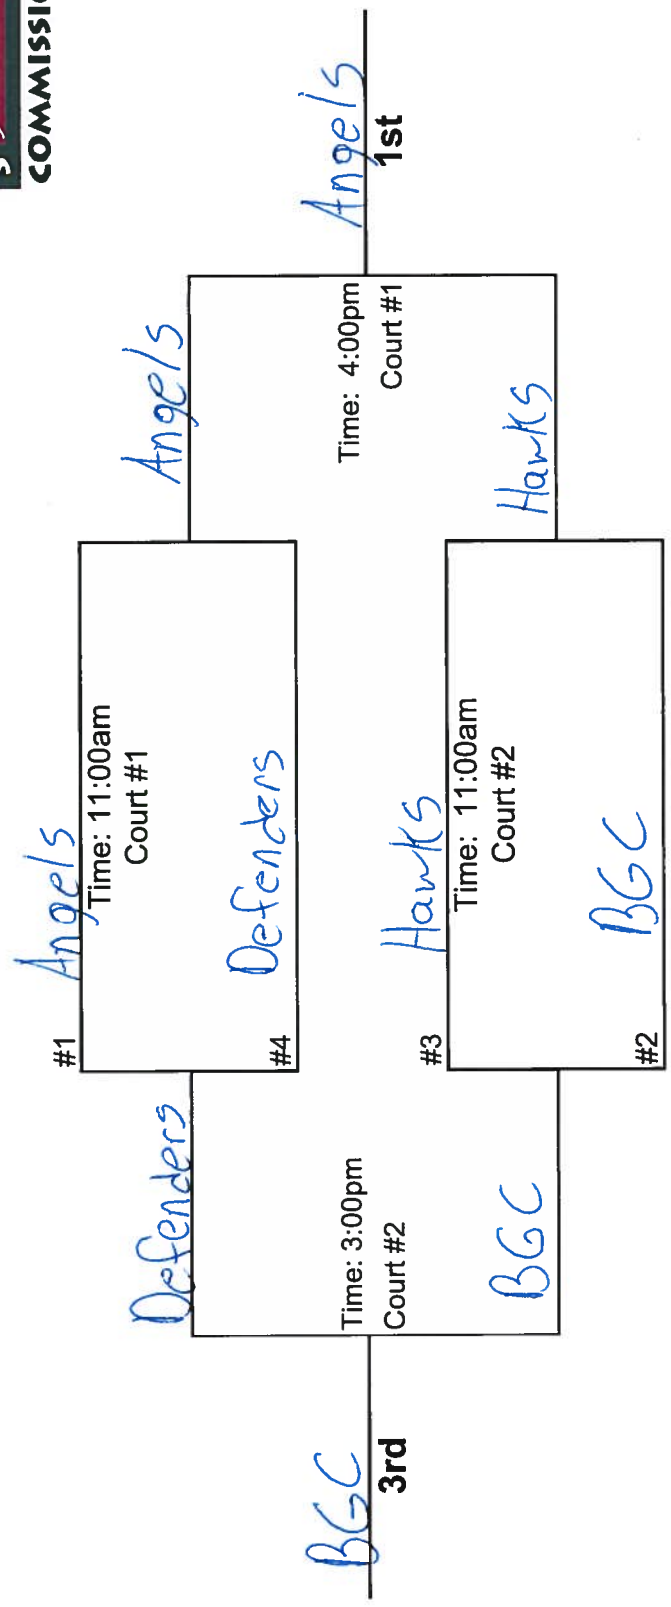

6th Grade Boys

Circle High School