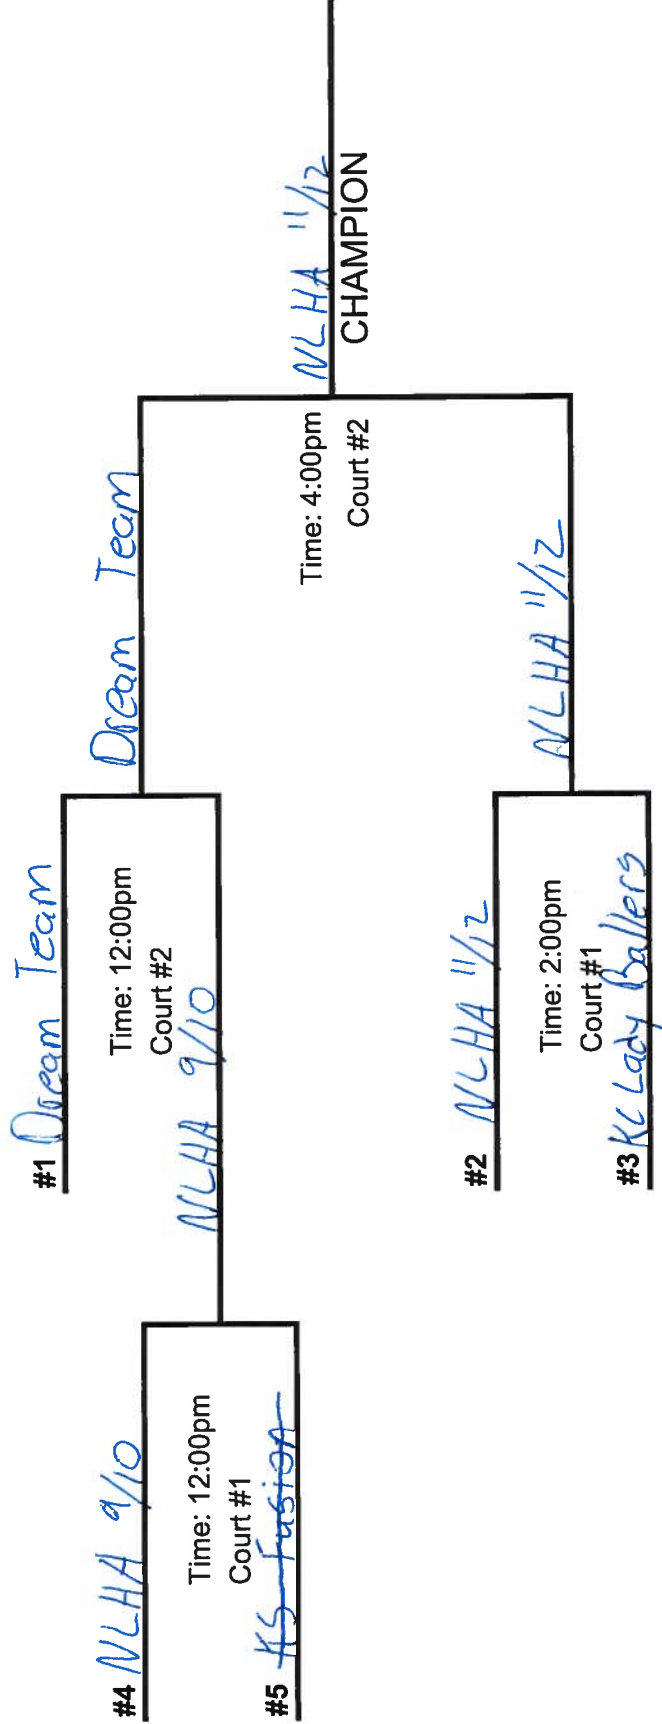

High School Girls

Circle Middle School