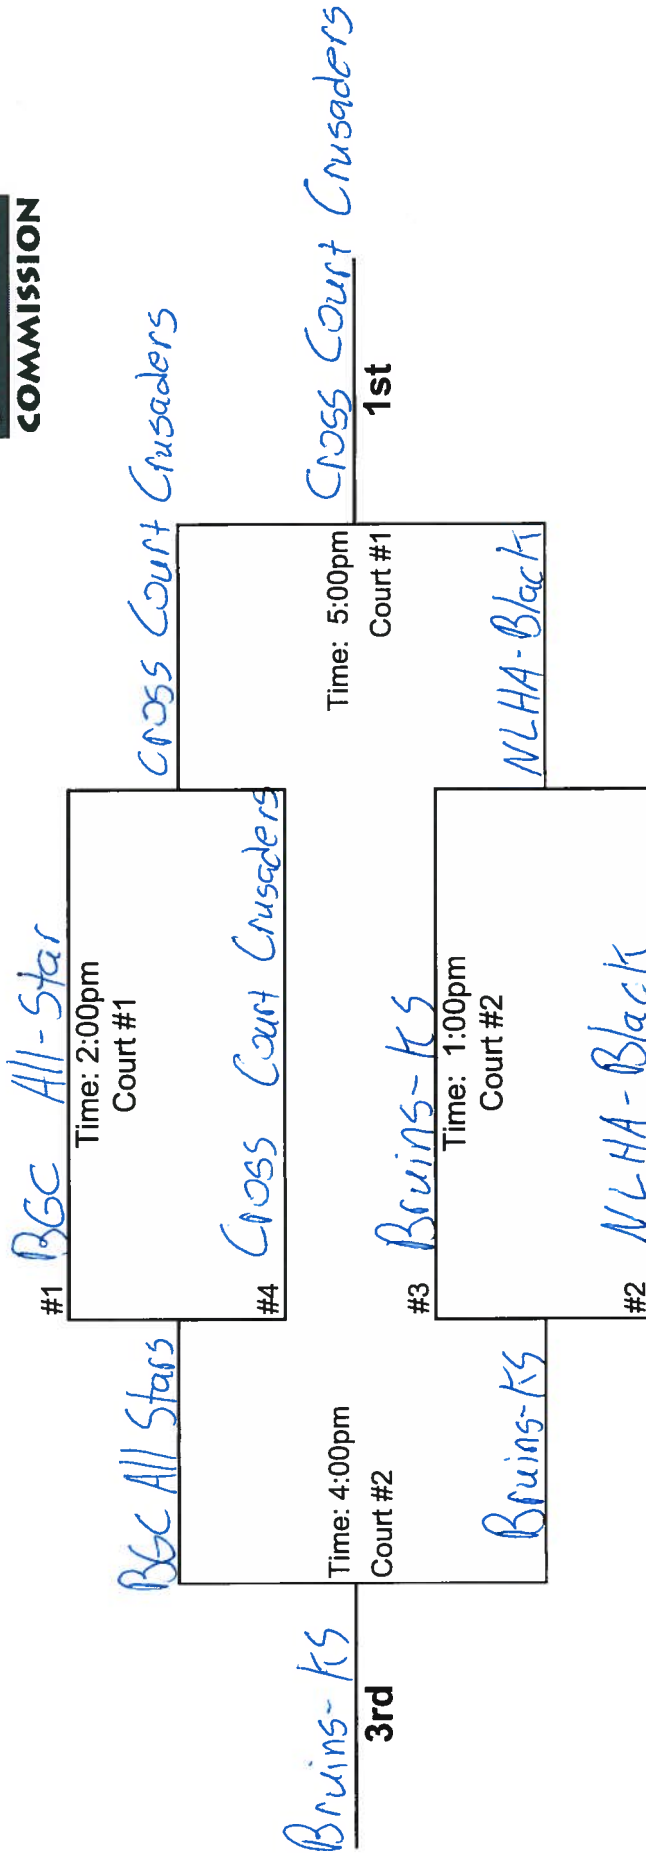

8th/9th Grade Boys

Circle High School