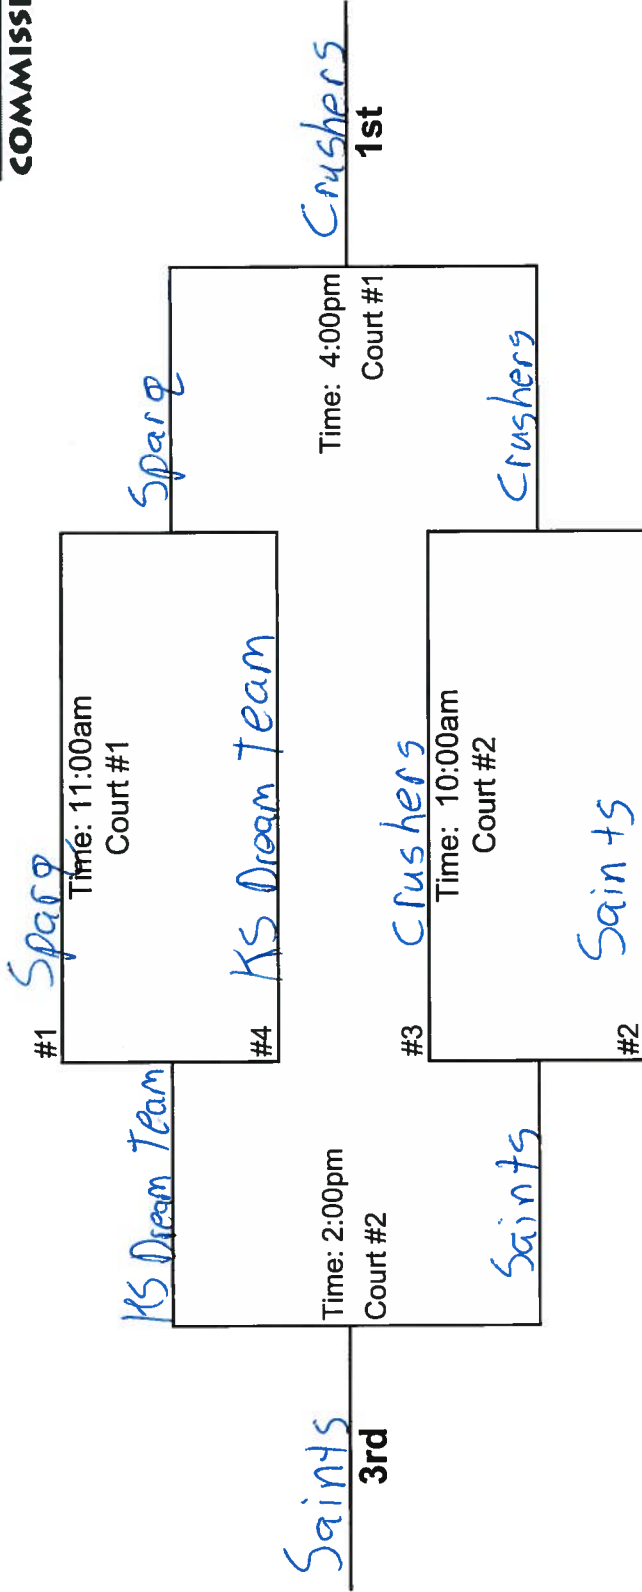

3rd/4th Grade Girls - Circle Middle School

	W	L
1. Andover Stars		
2. Wichita Lady Blazers		
3. KS Dream Team		
4. KS Trojans		

Saturday, May 19 **Court #1** **Court #2**

9:00 AM		
10:00 AM		
11:00 AM		
12:00 PM		
1:00 PM		
2:00 PM		
3:00 PM	1 vs 2	3 vs 4
4:00 PM		
5:00 PM	2 vs 4	1 vs 3
6:00 PM		
7:00 PM		
8:00 PM	2 vs 3	1 vs 4
9:00 PM		

Circle Middle School

6th Grade Girls - Circle Middle School

	W	L
1. KS Dream Team		
2. Wichita Saints)	
3. KS Eclipse 6th Grade Sparq		
4. Wichita Crushers		

Saturday, May 19 **Court #1** **Court #2**

9:00 AM		
10:00 AM		
11:00 AM	1 vs (2)	3 vs (4)
12:00 PM		
1:00 PM	1 vs (3)	
2:00 PM		(2) vs 4
3:00 PM		
4:00 PM	2 vs (3)	1 vs (4)
5:00 PM		
6:00 PM		
7:00 PM		
8:00 PM		
9:00 PM		

Circle Middle School

7th/8th Grade Girls - Circle Middle School

	W	L
1. Wichita Shox	//	/
2. KS Shockers	/	//
3. KC Lady Ballers		///
4. KS Dream Team	///	

Saturday, May 19 **Court #1** **Court #2**

9:00 AM	3 vs ④	① vs 2
10:00 AM		
11:00 AM		
12:00 PM	2 vs ④	
1:00 PM		① vs 3
2:00 PM		
3:00 PM		
4:00 PM		
5:00 PM		
6:00 PM		
7:00 PM	② vs 3	1 vs ④
8:00 PM		
9:00 PM		