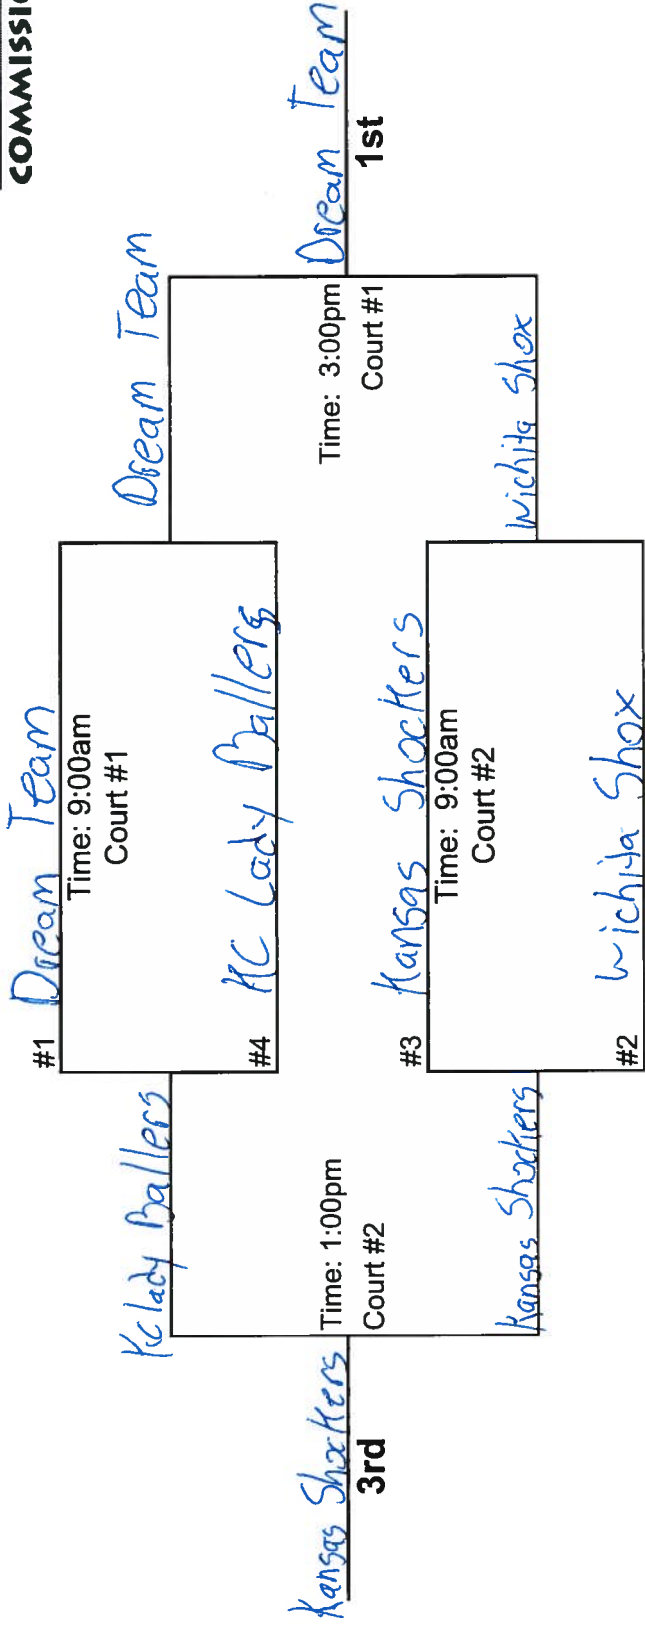

7th/8th Grade Girls

Circle Middle School