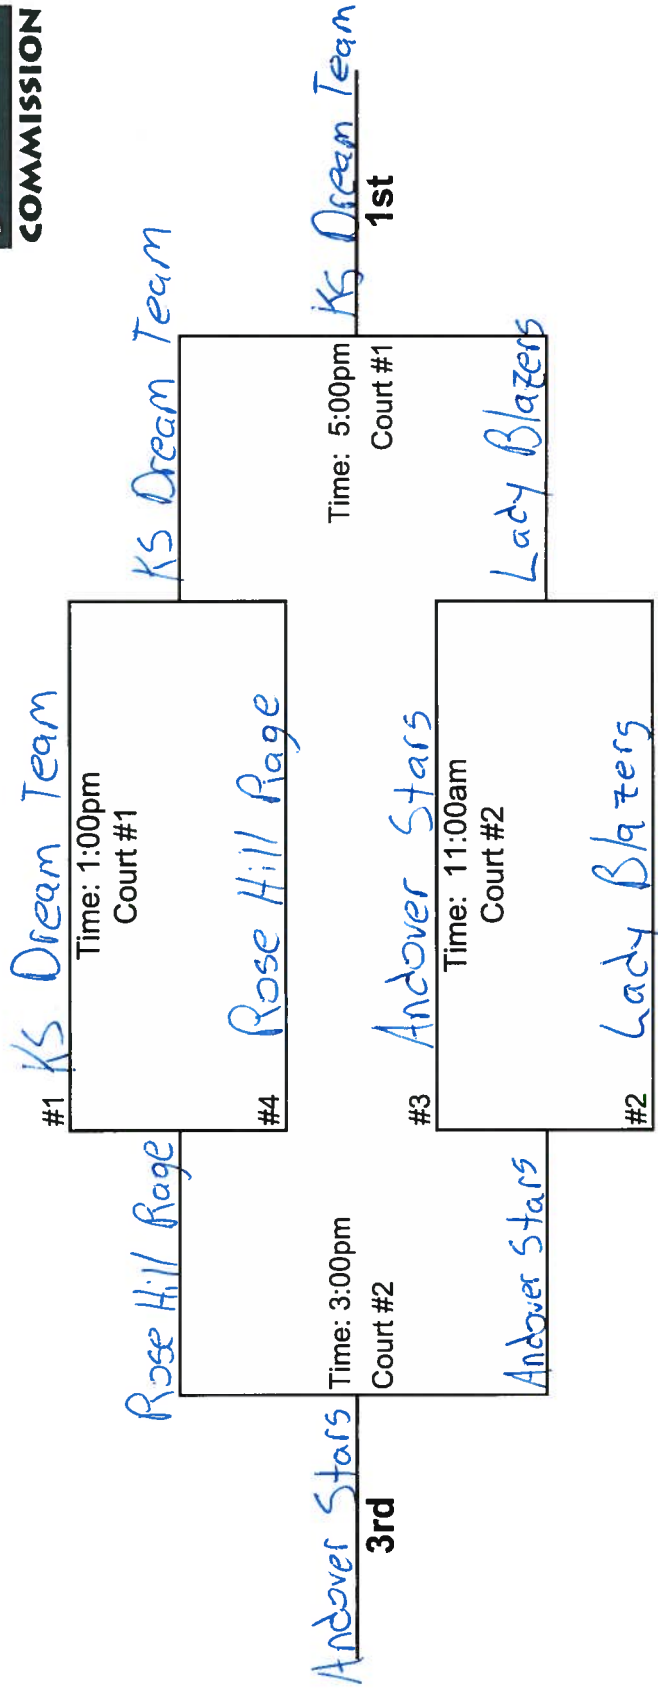

3rd/4th Grade Girls - Circle Middle School

	W	L
1. Andover Stars		
2. Wichita Lady Blazers		
3. KS Dream Team		
4. KS Trojans		

Saturday, May 19 **Court #1** **Court #2**

9:00 AM		
10:00 AM		
11:00 AM		
12:00 PM		
1:00 PM		
2:00 PM		
3:00 PM	1 vs 2	3 vs 4
4:00 PM		
5:00 PM	2 vs 4	1 vs 3
6:00 PM		
7:00 PM		
8:00 PM	2 vs 3	1 vs 4
9:00 PM		

Sunday, May 22 **Court #1** **Court #2**

8:00 AM		
9:00 AM		
10:00 AM		
11:00 AM		Tournament
12:00 PM		
1:00 PM	Tournament	
2:00 PM		
3:00 PM		Tournament
4:00 PM		
5:00 PM	Tournament	
6:00 PM		

3rd/4th Grade Girls

Circle Middle School

6th Grade Girls - Circle Middle School

	W	L
1. KS Dream Team		
2. Wichita Saints)	
3. KS Eclipse 6th Grade Sparq		
4. Wichita Crushers		

Saturday, May 19 **Court #1** **Court #2**

9:00 AM		
10:00 AM		
11:00 AM	1 vs (2)	3 vs (4)
12:00 PM		
1:00 PM	1 vs (3)	
2:00 PM		(2) vs 4
3:00 PM		
4:00 PM	2 vs (3)	1 vs (4)
5:00 PM		
6:00 PM		
7:00 PM		
8:00 PM		
9:00 PM		

Circle Middle School

7th/8th Grade Girls - Circle Middle School

	W	L
1. Wichita Shox	//	/
2. KS Shockers	/	//
3. KC Lady Ballers		///
4. KS Dream Team	///	

Saturday, May 19 **Court #1** **Court #2**

9:00 AM	3 vs ④	① vs 2
10:00 AM		
11:00 AM		
12:00 PM	2 vs ④	
1:00 PM		① vs 3
2:00 PM		
3:00 PM		
4:00 PM		
5:00 PM		
6:00 PM		
7:00 PM	② vs 3	1 vs ④
8:00 PM		
9:00 PM		