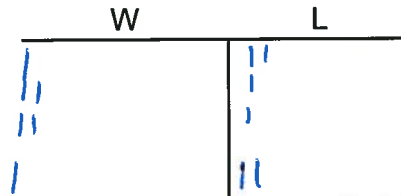

8th/9th Grade Boys - Circle High School

1. Bruins - KS
2. NLHA - Black
3. BGC All-Star
4. Cross Court Crusaders

Saturday, May 19   Court #1   Court #2

9:00 AM		
10:00 AM		
11:00 AM	3 vs 4	
12:00 PM		
1:00 PM		
2:00 PM	1 vs 4	2 vs 3
3:00 PM		
4:00 PM		1 vs 2
5:00 PM		
6:00 PM		
7:00 PM	2 vs 4	
8:00 PM		1 vs 3

Sunday, May 22   Court #1   Court #2

8:00 AM		
9:00 AM		
10:00 AM		
11:00 AM		
12:00 PM		
1:00 PM		Tournament
2:00 PM	Tournament	
3:00 PM		
4:00 PM		Tournament
5:00 PM	Tournament	
6:00 PM