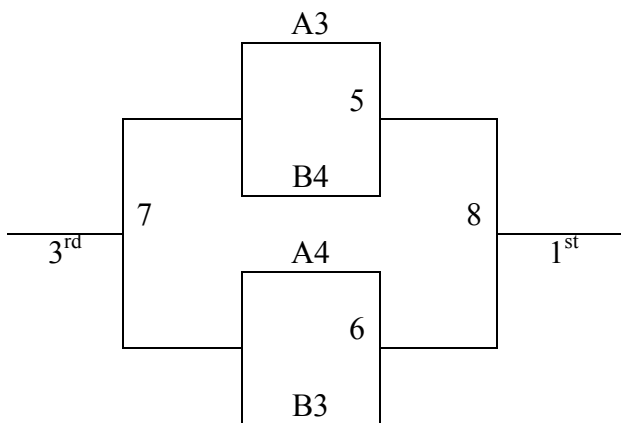

Juneteenth Extravaganza June 15-17 2012 in Seguin, TX