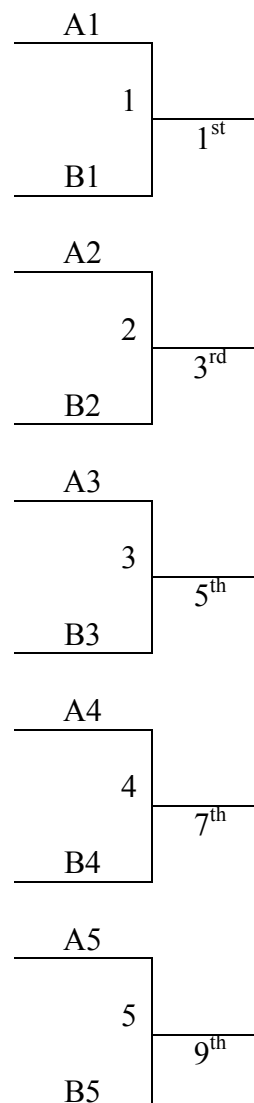

6th Grade Boys
Ohio Valley Division

Games played at Texas State U Strahan Coliseum

Pool A	W	L	Pool B	W	L
1. East Side Apaches			6. Lonestar Hoops Red		
2. Lonestar Hoops White			7. SA Lightning		
3. SA Hoopers			8. CC Bruins		
4. Westlake Hoops			9. Austin Dawgs		
5. Lonestar Hoops DS			10. TX Titans		

Friday	Str1	Str2	102A	102B
5:00	--	--	--	--
6:00	--	4-5	--	--
7:00	--	1-2	6-7	--
8:00	--	3-4	--	--
9:00	--	9-10	1-5	--
Saturday				
8:00	--	--	6-8	--
9:00	7-9	3-5	--	--
10:00	--	--	--	--
11:00	--	6-10	--	--
12:00	--	--	--	--
1:00	--	--	--	--
2:00	--	--	--	--
3:00	--	--	2-4	--
4:00	--	--	7-8	1-3
5:00	--	2-5	--	--
6:00	--	--	--	--
7:00	8-10	6-9	--	--
8:00	2-3	--	--	--
9:00	8-9	7-10	--	--
10:00	1-4			
Sunday				
8:00	G5	G4	--	G3
9:00	--	--	--	--
10:00	G2	--	--	--
11:00	--	--	--	--
12:00	--	--	--	--
1:00	--	--	--	--
2:00	--	--	--	--
3:00	--	G1	--	--

Ohio Valley Division