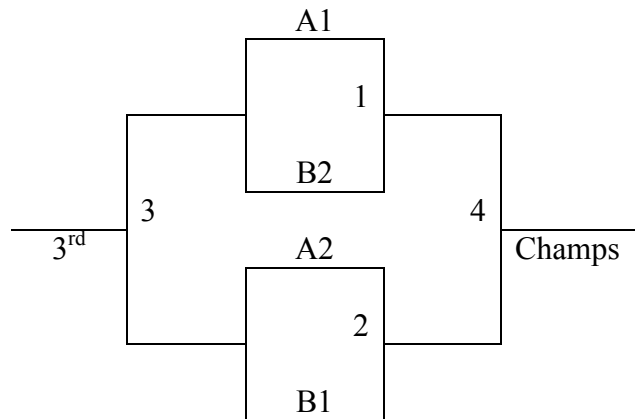

8th Girls
SEC Gold Division

Games played at TX State U Strahan Coliseum

Pool A	W	L	Pool B	W	L
1. Lady Elite			5. SA Islanders		
2. Westlake Hoops			6. Austin Wildcats Silver II		
3. SA Hoopers			7. South TX Flight		
4. Fury			8. Port Lavaca Heat		

Friday	Str1	102B	Str2
5:00	--	--	--
6:00	--	--	--
7:00	2-4	--	--
8:00	--	5-6	--
9:00	7-8	--	--
Saturday			
8:00	--	1-3	--
9:00	--	--	--
10:00	--	--	--
11:00	6-8	1-4	--
12:00	--	5-7	--
1:00	3-4	--	--
2:00	--	--	--
3:00	5-8	2-3	--
4:00	--	--	--
5:00	1-2	--	--
6:00	6-7	--	--
7:00	--	--	--
8:00	--	--	G5
9:00	--	--	--
Sunday			
8:00	--	--	--
9:00	--	G6	--
10:00	--	G1	--
11:00	--	G2	--
12:00	--	G7	--
1:00	--	--	--
2:00	--	G8	--
3:00	G4	G3	--

Bracket A