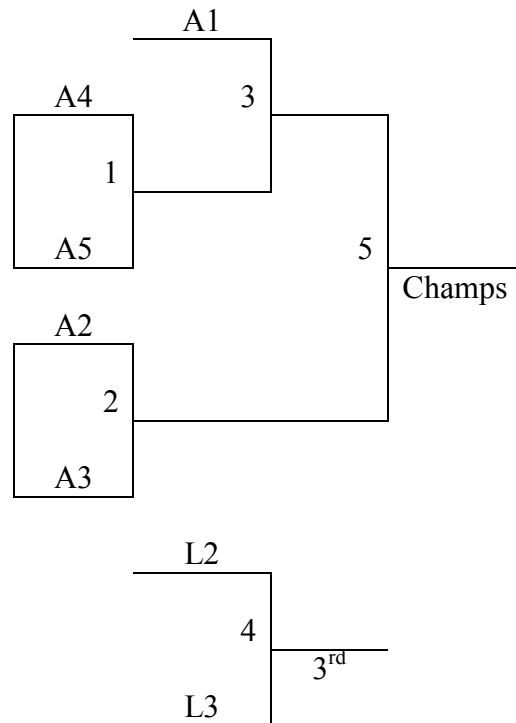

5th Grade Boys
Big Sky Division

Games played at TX State U Strahan Coliseum

Pool A	W	L
1. Alpha Dawgs		
2. Austin Wildcats-Navy		
3. LT Thunder		
4. Georgetown Eagles		
5. TX Ballers		

Friday	101B	102A	Str2
5:00	--	--	--
6:00	--	--	--
7:00	--	--	--
8:00	1-2	--	--
9:00	3-4	--	--
Saturday			
8:00	--	--	--
9:00	1-5	--	--
10:00	--	2-4	--
11:00	3-5	--	--
12:00	--	--	--
1:00	--	--	1-4
2:00	--	--	--
3:00	--	--	2-3
4:00	--	--	--
5:00	--	1-3	--
6:00	--	--	2-5
7:00	--	--	--
8:00	--	--	--
9:00	--	4-5	--
Sunday			
8:00	G1	--	--
9:00	G2	--	--
10:00	--	G3	--
11:00	--	--	--
12:00	--	--	--
1:00	--	--	--
2:00	--	--	--
3:00	--	--	--
4:00	G4	G5	--

Big Sky Division