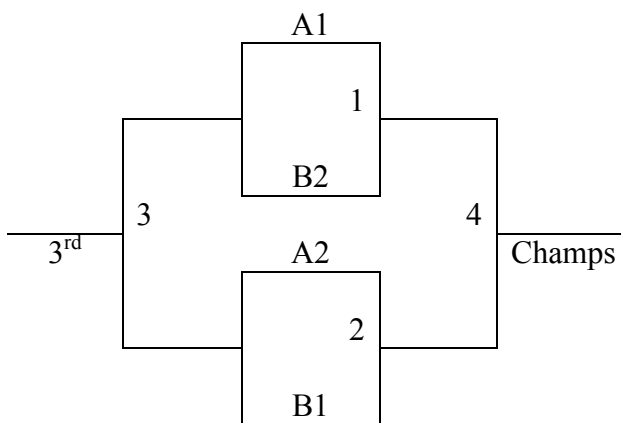

7th Girls
Missouri Valley Gold Division
Games played at TX State U Strahan Coliseum
*Note-Gm 7-8 will be played in 102B @ 9pm

Pool A	W	L	Pool B	W	L
1. MP Elite Grey			5. AEDT Green		
2. Cleburne Lady Jackets			6. Katy Rebels 2017		
3. CTX Intensity			7. Ponchatoula Hurricanes		
4. AEDT Sparks			8. AEDT Monroe		

Friday	Str1	Str2	101A	102A
5:00	--	--	--	--
6:00	--	--	--	--
7:00	--	--	--	--
8:00	1-2	--	--	--
9:00	--	--	--	--
Saturday				
8:00	3-4	6-8	--	--
9:00	--	--	--	--
10:00	5-6	2-4	--	--
11:00	--	--	--	--
12:00	5-7	1-3	--	--
1:00	--	--	--	--
2:00	1-4	2-3	--	--
3:00	--	--	--	--
4:00	6-7	5-8	--	--
5:00	--	--	--	--
6:00	--	--	--	--
7:00	--	--	--	--
8:00	--	--	--	<u>102B</u>
9:00	--	--	--	<u>7-8</u>
Sunday				
8:00	--	--	G5	--
9:00	G1	G2	G6	--
10:00	--	--	--	--
11:00	--	--	--	G7
12:00	--	--	--	G3
1:00	G4	--	--	--
2:00	--	--	G8	--

Bracket A

Bracket B