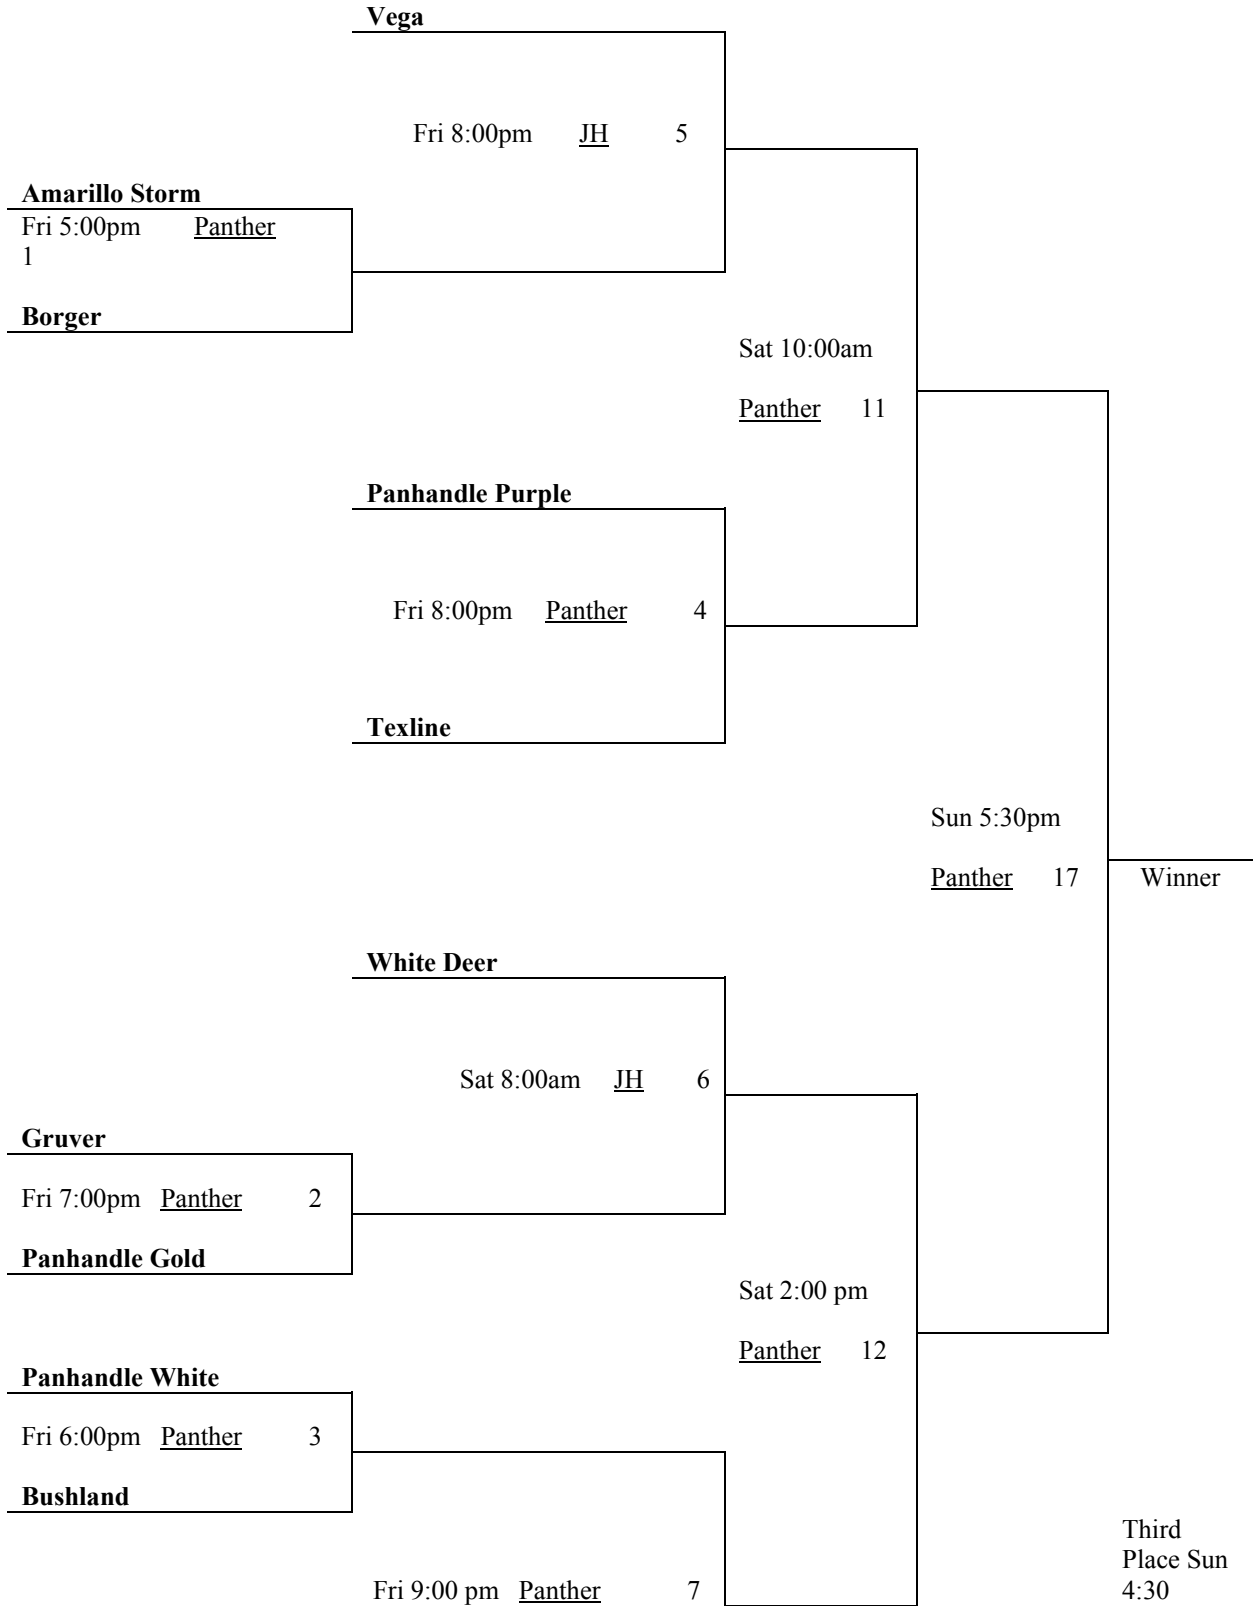

Matt

Attachments: ATT00487.dat; ATT00490.xml; ATT00493.xml