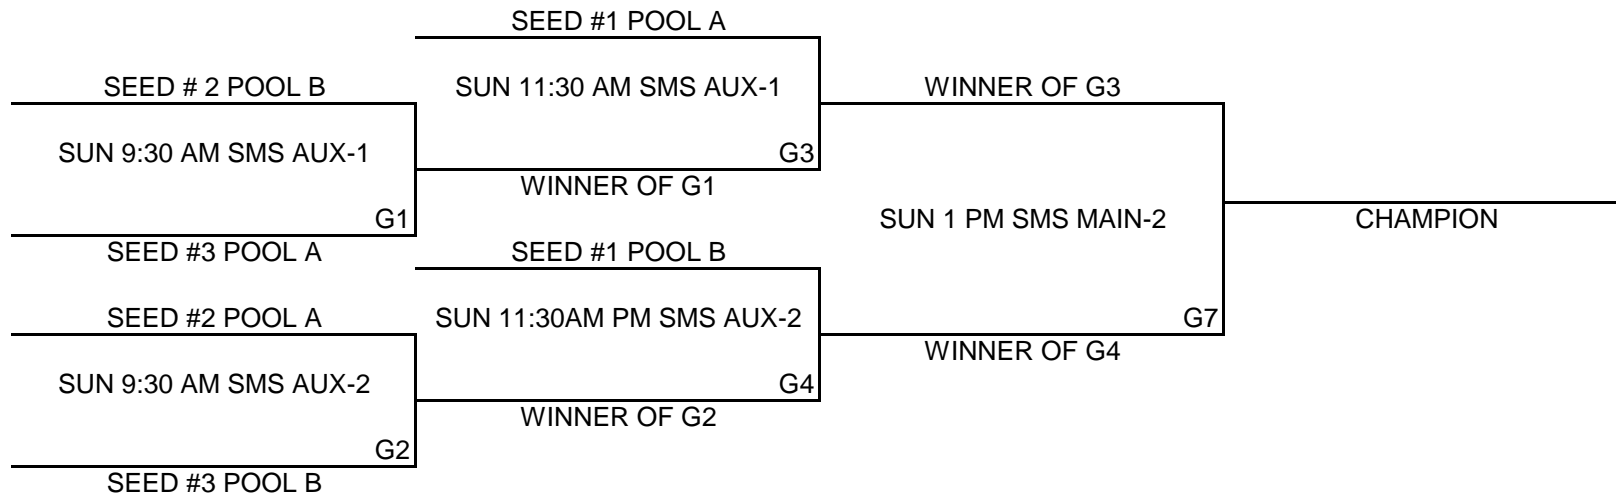

K C PREMIERE / MAYB BASKETBALL TOURNAMENT

9TH / 10TH GRADE BOYS DIVISION

POOL A

- (1) MO MAGIC 15U NORTH
- (2) KC PREMIERE
- (3) TIGERHAWKS

<u>W</u>	<u>L</u>

POOL B

- (1) MO MAGIC 15U SOUTH
- (2) KC AND ONE
- (3) LIVIN THE DREAM

<u>W</u>	<u>L</u>

POOL PLAY SCHEDULE

1A	VS	2A	SAT	12:30PM	SME AUX
1B	VS	2B	SAT	1:30PM	SME AUX
1A	VS	3A	SAT	2:30PM	SME AUX
1B	VS	3B	SAT	3:30PM	SME MAIN-2
2A	VS	3A	SAT	4:30PM	SME AUX
2B	VS	3B	SAT	6:30PM	SME MAIN-2

CHAMPIONSHIP ROUND