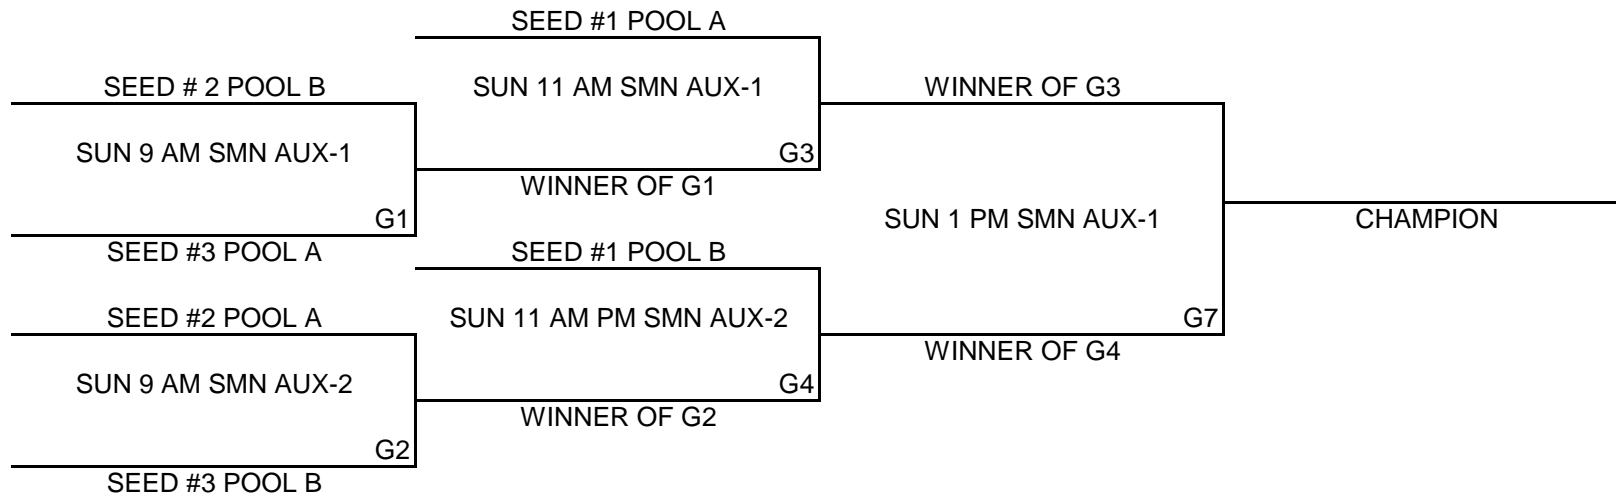

K C PREMIERE / MAYB BASKETBALL TOURNAMENT

7TH / 8TH GRADE GIRLS DIVISION

POOL A

- (1) MOKAN ECLIPSE BLACK
- (2) MO THUNDER
- (3) HOOPLA IOWA

<u>W</u>	<u>L</u>

POOL B

- (1) MOKAN ECLIPSE SILVER
- (2) LEAV. LADY LIONS
- (3) KC AND ONE

<u>W</u>	<u>L</u>

POOL PLAY SCHEDULE

1A	VS	2A	SAT	3:30PM	SMN AUX-2
1B	VS	2B	SAT	4:30PM	SMN AUX-2
1A	VS	3A	SAT	5:30PM	SMN MAIN
1B	VS	3B	SAT	6:30PM	SMN AUX-2
2A	VS	3A	SAT	7:30PM	SMN AUX-2
2B	VS	3B	SAT	8:30PM	SMN AUX-1

CHAMPIONSHIP ROUND