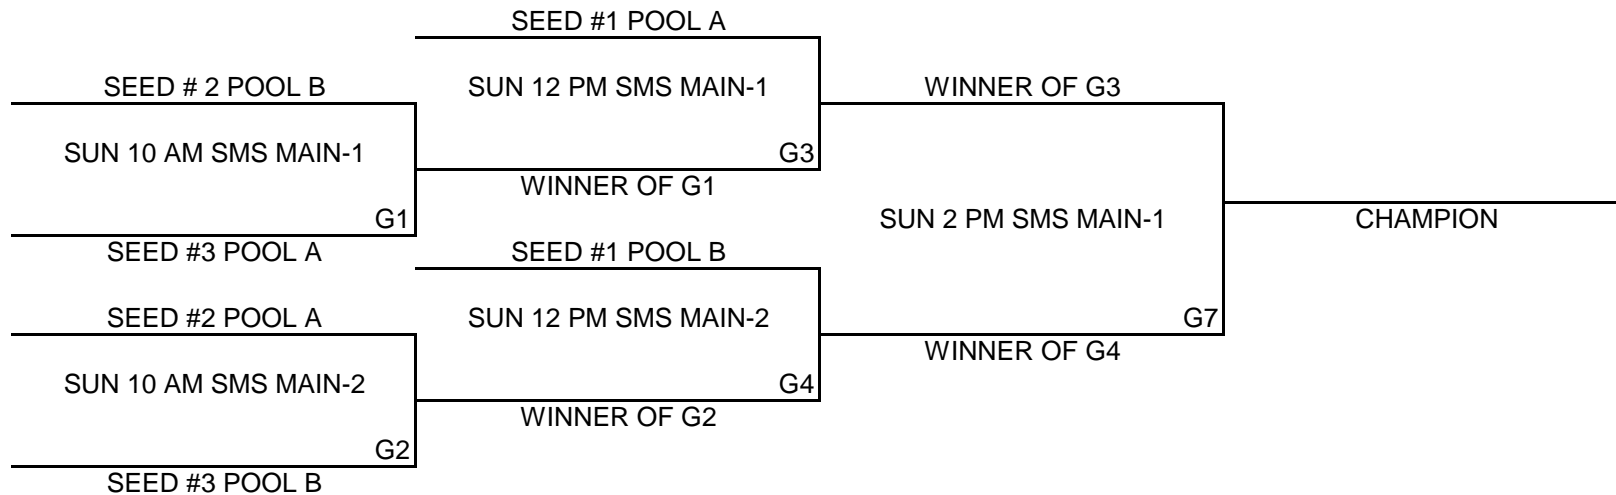

TIEBREAKER FORMAT:
 HEAD TO HEAD RESULT
 POINT SPREAD (MAX 15)
 DEF. POINTS ALLOWED

K C PREMIERE / MAYB BASKETBALL TOURNAMENT

8TH GRADE BOYS DIVISION

- POOL A**
- (1) MO MAGIC 14U SOUTH
 - (2) KC PREMIERE BLACK
 - (3) KANSAS HAWKS

<u>W</u>	<u>L</u>

- POOL B**
- (1) MO MAGIC 14U NORTH
 - (2) **KC LEGACY***
 - (3) UP TEMPO

<u>W</u>	<u>L</u>

POOL PLAY SCHEDULE

*Revised

1A	VS	2A	SAT	5:30PM	SME MAIN-1
1B	VS	2B	SAT	5:30PM	SME MAIN-2
1A	VS	3A	SAT	7:30PM	SME MAIN-1
1B	VS	3B	SAT	7:30PM	SME MAIN-2
2A	VS	3A	SAT	9:30PM	SME MAIN-1
2B	VS	3B	SAT	9:30PM	SME MAIN-2

CHAMPIONSHIP ROUND

K C PREMIERE / MAYB BASKETBALL TOURNAMENT

9TH / 10TH GRADE BOYS DIVISION

POOL A

- (1) MO MAGIC 15U NORTH
- (2) KC PREMIERE
- (3) TIGERHAWKS

<u>W</u>	<u>L</u>

POOL B

- (1) MO MAGIC 15U SOUTH
- (2) KC AND ONE
- (3) LIVIN THE DREAM

<u>W</u>	<u>L</u>

POOL PLAY SCHEDULE

1A	VS	2A	SAT	12:30PM	SME AUX
1B	VS	2B	SAT	1:30PM	SME AUX
1A	VS	3A	SAT	2:30PM	SME AUX
1B	VS	3B	SAT	3:30PM	SME MAIN-2
2A	VS	3A	SAT	4:30PM	SME AUX
2B	VS	3B	SAT	6:30PM	SME MAIN-2