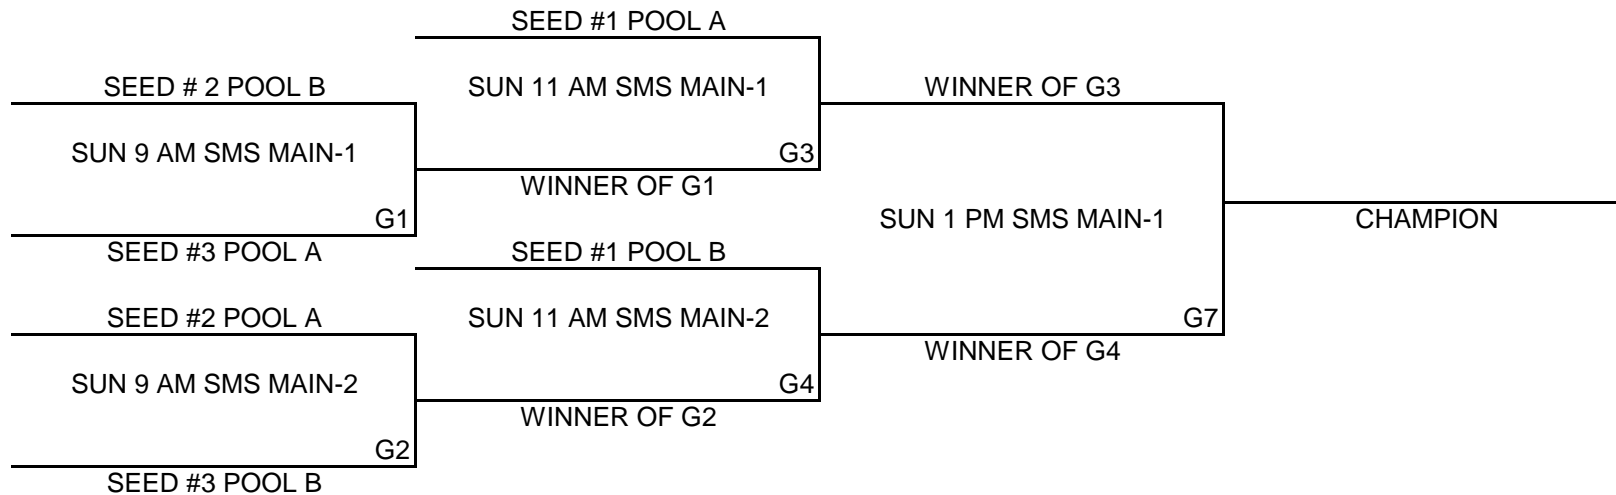

K C PREMIERE / MAYB BASKETBALL TOURNAMENT

6TH GRADE BOYS DIVISION

1. **POOL A**
- (1) KC PREMIERE 5
  - (2) B.S. BULLDOGS
  - (3) S.H. MAVERICKS

<u>W</u>	<u>L</u>

1. **POOL B**
- (1) FLW LAKERS*
  - (2) MO MAGIC 12U SOUTH
  - (3) JC HOOPS

<u>W</u>	<u>L</u>

POOL PLAY SCHEDULE

*REVISED

1A	VS	2A	SAT	12:30PM	SME MAIN-2
1B	VS	2B	SAT	1:30PM	SME MAIN-1
1A	VS	3A	SAT	1:30PM	SME MAIN-2
1B	VS	3B	SAT	2:30PM	SME MAIN-1
2A	VS	3A	SAT	3:30PM	SME MAIN-1
2B	VS	3B	SAT	4:30PM	SME MAIN-1

CHAMPIONSHIP ROUND