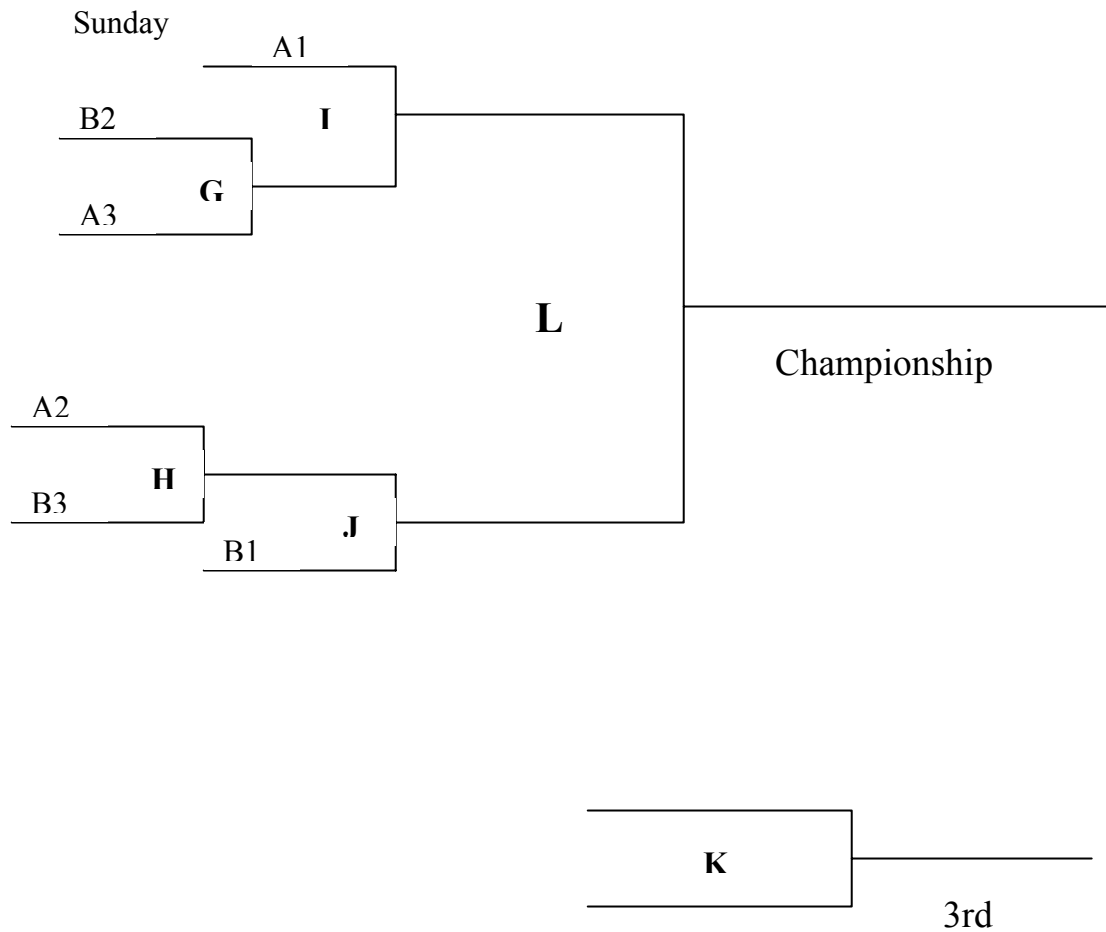

1:00 Game F

Sunday

\*\*Round robin into bracket play. Medals for first and second. All games will be played on court 2.

**7<sup>th</sup>/8<sup>th</sup> Grade Boys \*\*Round robin into bracket play. All games played on court 2. Medals for 1<sup>st</sup>, 2<sup>nd</sup>, and 3<sup>rd</sup>.**

Pool A

1. Andover Attack
2. Salina Ice
3. Wichita Mustang

Pool B

4. Wichita Force
5. Cross Country Crusaders
6. Cyclones

Saturday

- 5:00 1 vs 2
- 6:00 4 vs 5
- 7:00 1 vs 3
- 8:00 4 vs 6
- 9:00 2 vs 3
- 10:00 5 vs 6

Sunday

- 2:00 Game G
- 3:00 Game H
- 4:00 Game I
- 5:00 Game J
- 6:00 Game K
- 7:00 Game L