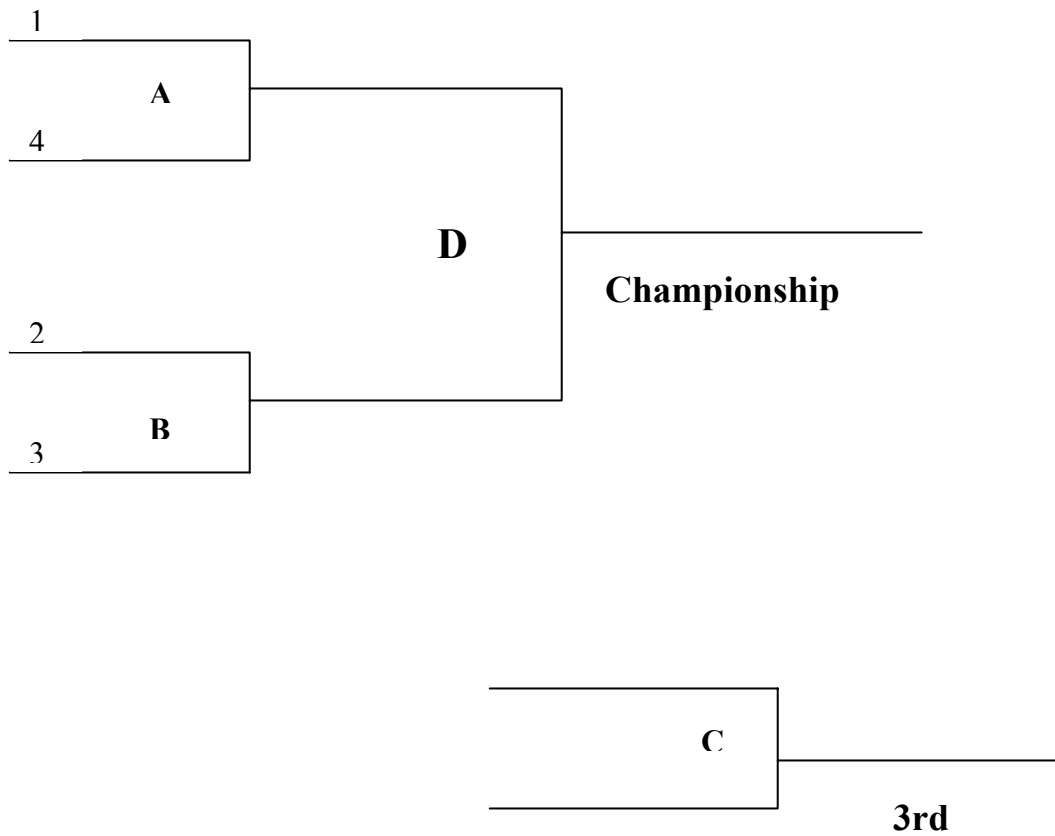

8th Grade Girls

10. Derby Lady Panthers
11. KS Dream Team
12. KS Shockers
13. Rockets

Saturday

- 8:00 10 vs 11
- 9:00 12 vs 13
- 11:00 10 vs 12
- 12:00 11 vs 13
- 2:00 10 vs 13
- 3:00 11 vs 12

Sunday

- 8:00 Game A
- 9:00 Game B
- 11:00 Game C
- 12:00 Game D

Sunday

**Round robin into bracket play. All games will be played on court 2. Medals for 1st, 2nd, and 3rd.