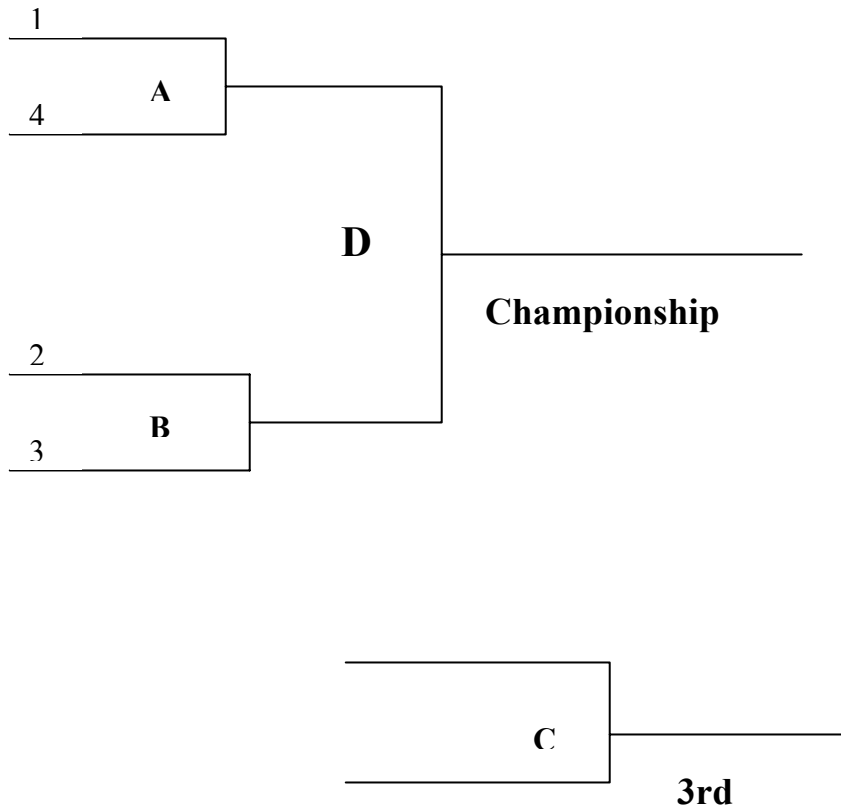

### Sunday

- 8:00 Game A
- 9:00 Game B
- 11:00 Game C
- 12:00 Game D

Saturday

- 9:00 18 vs 19
- 11:00 20 vs 21
- 1:00 18 vs 20
- 3:00 19 vs 21
- 5:00 18 vs 21
- 7:00 19 vs 20

Sunday

- 10:00 Game E
- 1:00 Game F

Sunday

\*\*Round Robin into bracket play. All games played on Court 1. Medals for 1<sup>st</sup>, 2<sup>nd</sup>.

**High School Girls**

- 14. All Around Hoops
- 15. KS Dream Team 11/12
- 16. Twin Lake Stars
- 17. KS Dream Team 9/10

Saturday

- 8:00 14 vs 15
- 10:00 16 vs 17
- 12:00 14 vs 16
- 2:00 15 vs 17
- 4:00 14 vs 17
- 6:00 15 vs 16

Sunday

- 8:00 Game A
- 9:00 Game B
- 11:00 Game C
- 12:00 Game D

Sunday

\*\*Round robin into bracket play. All games played on Court 1. Medals, for 1<sup>st</sup>, 2<sup>nd</sup>, 3<sup>rd</sup>.