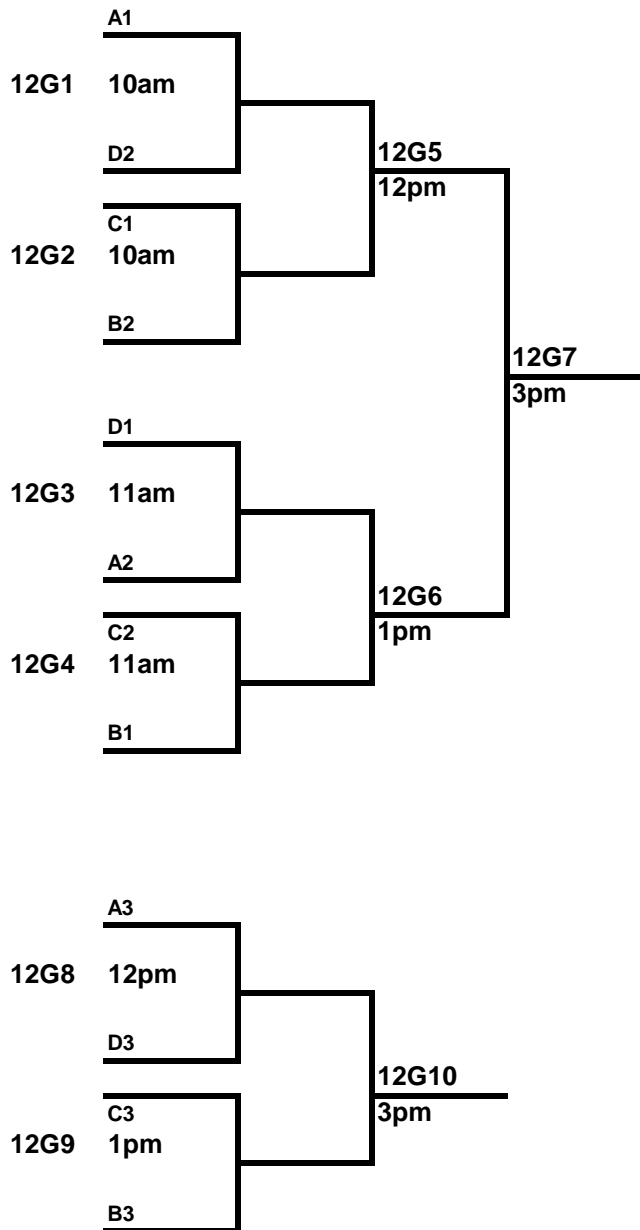

Alameda High School Brackets

11/12th Grade Girls- Division I