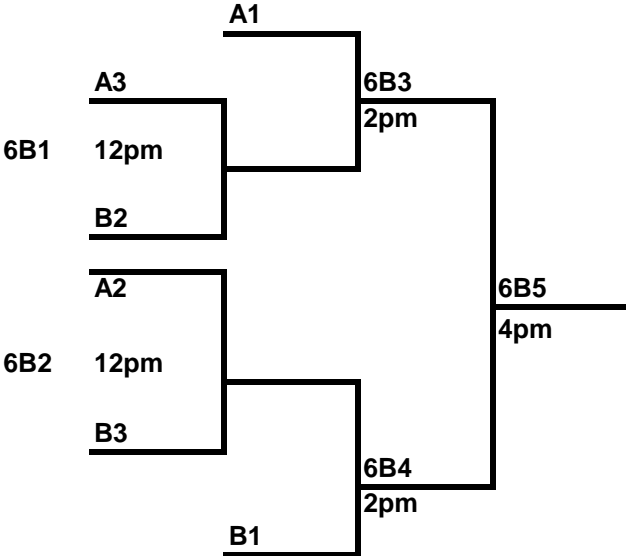

Dakota Ridge High School Brackets

5/6th Grade Boys