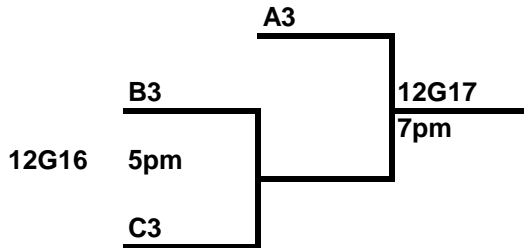

Pool C	Wins	Losses
60. Denver Rebels		
61. Alameda		
62. Legends Blk		

Alameda High School Brackets

11/12th Grade Girls- Division I

Alameda High School Brackets

11/12th Grade Girls- Division II

Dakota Ridge High School