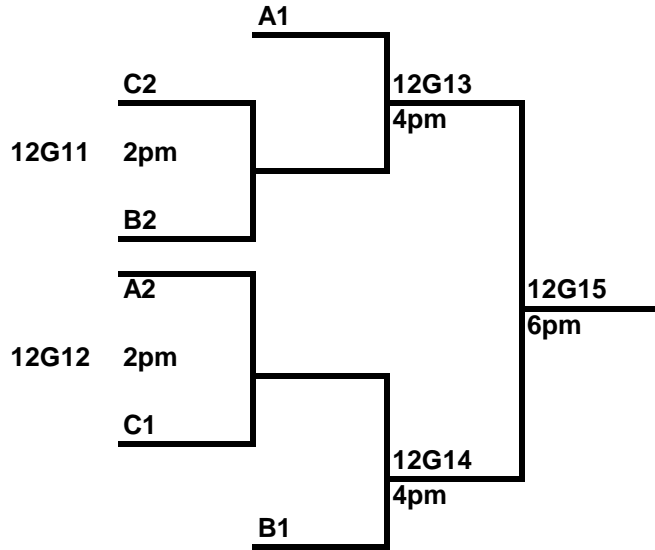

Pool C	Wins	Losses
60. Denver Rebels		
61. Alameda		
62. Legends Blk		

Alameda High School Brackets

11/12th Grade Girls- Division I

Alameda High School Brackets

11/12th Grade Girls- Division II

Dakota Ridge High School

****REVISION****

Sat 5/1

Time	Gym 1	Gym 2	Gym 3
9am	1v2	32v33	36v37
10am	35v68	29v31	70v71
11am	1v3	33v34	36v38
12pm	35v67	30v31	69v71
1pm	2v3	32v34	37v38
2pm	67v68	29v30	69v70
3pm	63v64	25v26	39v40
4pm	27v28	72v74	open
5pm	4v64	72v73	40v41
6pm	26v27	open	25v28
7pm	4v63	73v74	39v41