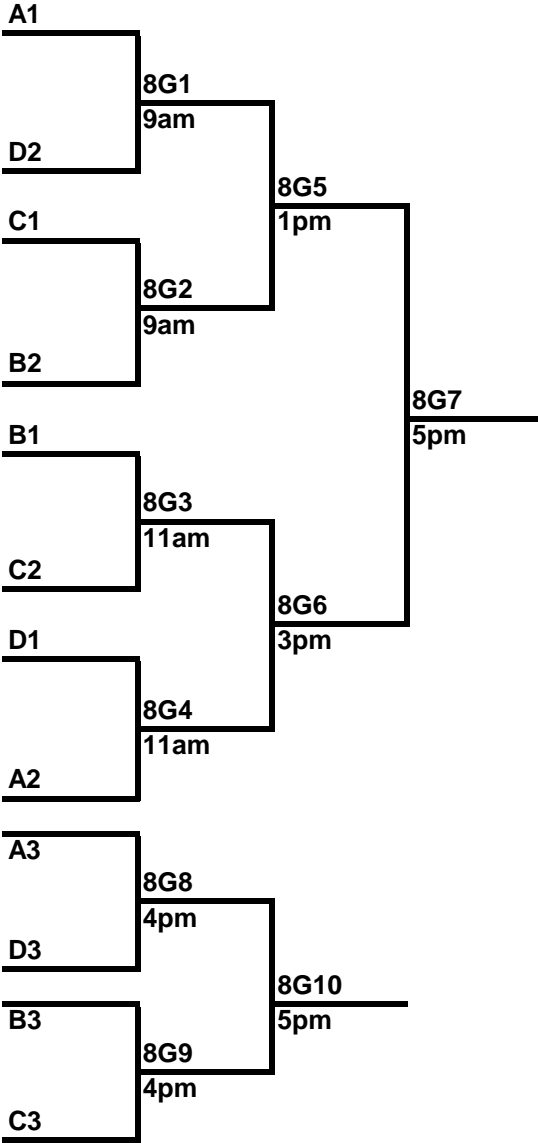

7/8th Grade Girls