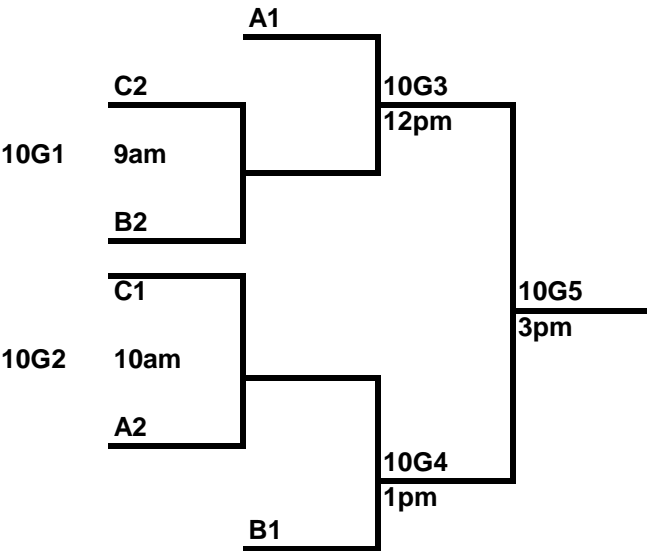

9/10 girls cont.....

Pool C	Wins	Losses
69. Ellicott		
70. Shining White		
71. CS Stars		

Dakota Ridge High School Brackets

5/6th Grade Boys

7/8th Grade Girls

6th Grade Girls

Dakota Ridge High School Brackets

9/10th Grade Girls

Wheat Ridge High School

7/8th Grade Boys

Sat 5/1

Time	Court 1	Court 2
9am	21v22	open
10am	15v16	open
11am	22v23	5v6
12pm	15v17	8v9
1pm	21v23	5v7
2pm	16v17	8v10
3pm	65v66	6v7
4pm	18v19	9v10
5pm	24v65	11v12
6pm	18v20	13v14
7pm	24v66	open
8pm	19v20	12v14
9pm	11v13	open
10am	11v14	12v13
11am	10B1	10B2
12pm	8B1	8B2
1pm	10B3	10B4
2pm	8B6	8B7
3pm	8B4	8B3
4pm	10B5	12B1
5pm	12B2	8B8
6pm	8B5	open
7pm	12B3	12B4
8pm	12B5	