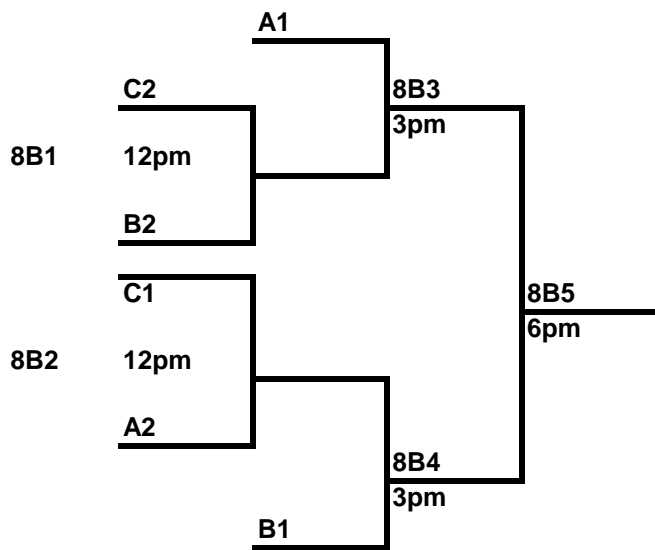

9/10th Grade Girls

Wheat Ridge High School

7/8th Grade Boys

Sat 5/1

Time	Court 1	Court 2
9am	21v22	open
10am	15v16	open
11am	22v23	5v6
12pm	15v17	8v9
1pm	21v23	5v7
2pm	16v17	8v10
3pm	65v66	6v7
4pm	18v19	9v10
5pm	24v65	11v12
6pm	18v20	13v14
7pm	24v66	open
8pm	19v20	12v14
9pm	11v13	open
10am	11v14	12v13
11am	10B1	10B2
12pm	8B1	8B2
1pm	10B3	10B4
2pm	8B6	8B7
3pm	8B4	8B3
4pm	10B5	12B1
5pm	12B2	8B8
6pm	8B5	open
7pm	12B3	12B4
8pm	12B5	

9/10th Grade Boys

Pool A

- 15. Force
- 16. Melos Boyz
- 17. Blu Jai

Wins Losses

Pool B

- 18. Legends Wht
- 19. Legends Blk
- 20. Chatfield G Rats

11/12th Grade Boys

Pool A

- 21. Golden Demons
- 22. Force
- 23. Pine Creek

Wins Losses

Pool B

- 24. Legends Blk
- 65. Torrington Blzrs
- 66. Big Ear

Wins Losses

Wheat Ridge High School Brackets

9/10th Grade Boys

11/12th Grade Boys