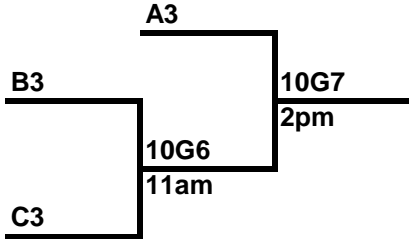

9/10 girls cont.....

Pool C	Wins	Losses
69. Ellicott		
70. Shining White		
71. CS Stars		

Dakota Ridge High School Brackets

5/6th Grade Boys

7/8th Grade Girls

6th Grade Girls

Dakota Ridge High School Brackets

9/10th Grade Girls

Wheat Ridge High School

7/8th Grade Boys

Sat 5/1

Time	Court 1	Court 2
9am	21v22	open
10am	15v16	open
11am	22v23	5v6
12pm	15v17	8v9
1pm	21v23	5v7
2pm	16v17	8v10
3pm	65v66	6v7
4pm	18v19	9v10
5pm	24v65	11v12
6pm	18v20	13v14
7pm	24v66	open
8pm	19v20	12v14
9pm	11v13	open
10am	11v14	12v13
11am	10B1	10B2
12pm	8B1	8B2
1pm	10B3	10B4
2pm	8B6	8B7
3pm	8B4	8B3
4pm	10B5	12B1
5pm	12B2	8B8
6pm	8B5	open
7pm	12B3	12B4
8pm	12B5	