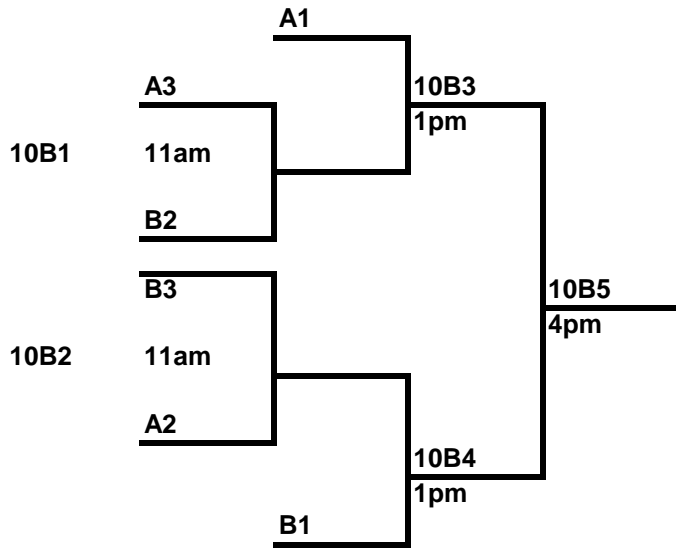

9/10th Grade Boys

Pool A

- 15. Force
- 16. Melos Boyz
- 17. Blu Jai

Wins Losses

Pool B

- 18. Legends Wht
- 19. Legends Blk
- 20. Chatfield G Rats

11/12th Grade Boys

Pool A

- 21. Golden Demons
- 22. Force
- 23. Pine Creek

Wins Losses

Pool B

- 24. Legends Blk
- 65. Torrington Blzrs
- 66. Big Ear

Wins Losses

Wheat Ridge High School Brackets

9/10th Grade Boys

11/12th Grade Boys