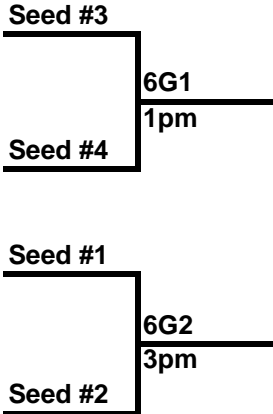

9/10 girls cont.....

Pool C	Wins	Losses
69. Ellicott		
70. Shining White		
71. CS Stars		

Dakota Ridge High School Brackets

5/6th Grade Boys

7/8th Grade Girls

6th Grade Girls

Dakota Ridge High School Brackets

9/10th Grade Girls

Wheat Ridge High School

7/8th Grade Boys

Sat 5/1

Time	Court 1	Court 2
9am	21v22	open
10am	15v16	open
11am	22v23	5v6
12pm	15v17	8v9
1pm	21v23	5v7
2pm	16v17	8v10
3pm	65v66	6v7
4pm	18v19	9v10
5pm	24v65	11v12
6pm	18v20	13v14
7pm	24v66	open
8pm	19v20	12v14
9pm	11v13	open
10am	11v14	12v13
11am	10B1	10B2
12pm	8B1	8B2
1pm	10B3	10B4
2pm	8B6	8B7
3pm	8B4	8B3
4pm	10B5	12B1
5pm	12B2	8B8
6pm	8B5	open
7pm	12B3	12B4
8pm	12B5	