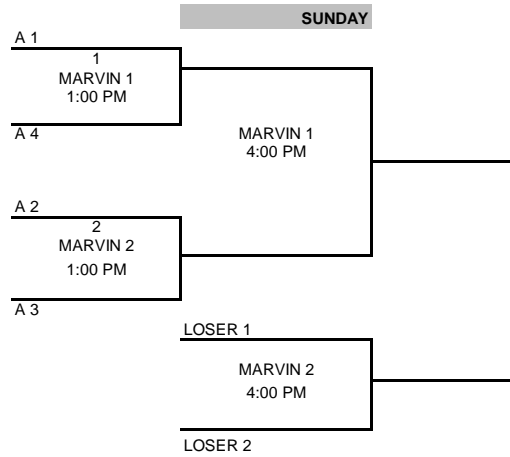

POOL A

POOL B

Team #	Team Name	Teams Played		Team Name	
1	LAMAR				CLARKSVILLE HIGH 1701 CLARK RD 72830
2	CLARKSVILLE				
3	ATKINS				CLARKSVILLE JR HIGH 1801 CLARK RD 72830
4	TIGERS				
5					
6					
Game #	SATURDAY	Home	Visitor	Court	MARVIN VINSON
	9:00 AM	1	3	CLARK HIGH	COURT 1 AN 2
	10:00 AM	2	4	CLARK HIGH	1611 OAKLAND ST
	1:00 PM	2	3	CLARK HIGH	72830
	2:00 PM	1	4	CLARK HIGH	

SUNDAY

CLARKSVILLE MAYB 4TH GIRLS

POOL A					POOL B	
Team #	Team Name	Teams Played	Team Name			
1	CLARKSVILLE 3RD					
2	Ar Lady SCRAPPERS					
3	CLARKSVILLE 4TH					
4	HEARTBREAKERS					
5						
6						
Game #	SATURDAY	Home	Visitor	Court		
	11:00 AM	1	4	MARVIN 2		
	1:00 PM	2	3	MARVIN 2		
	5:00 PM	2	4	MARVIN 2		
	7:00 PM	1	3	MARVIN 2		

CLARKSVILLE HIGH
1701 CLARK RD
72830

CLARKSVILLE JR HIGH
1801 CLARK RD
72830

MARVIN VINSON
COURT 1 AN 2
1611 OAKLAND ST
72830

CLARKSVILLE MAYB 5TH AN 6TH GIRLS

POOL A

POOL B

Team #	Team Name	Teams Played	Team Name	
1	TRAIN			
2	CLARKSVILLE 5TH			
3	AR ICE			
4	CLARKSVILLE 6TH			
5				
6				

Game #	SATURDAY	Home	Visitor	Court	
	10:00 AM	1	2	MARVIN 1	CLARKSVILLE HIGH 1701 CLARK RD 72830
	10:00 AM	3	4	MARVIN 2	CLARKSVILLE JR HIGH 1801 CLARK RD 72830
	12:00 PM	2	3	MARVIN 1	MARVIN VINSON COURT 1 AN 2 1611 OAKLAND ST 72830
	12:00 PM	1	4	MARVIN 2	