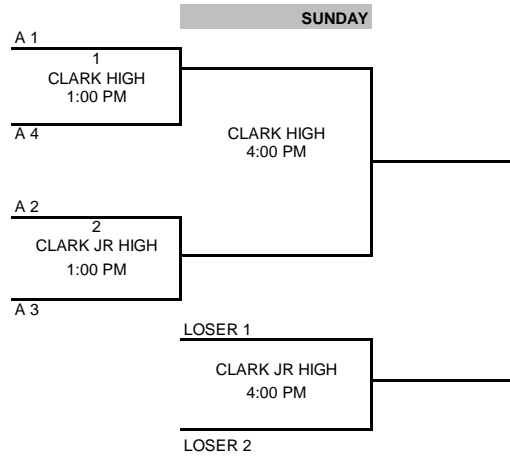

CLARKSVILLE MAYB 5TH BOYS

POOL A		POOL B	
Team #	Team Name	Teams Played	Team Name
1	R V CAVALIERS		
2	MIGHTY DUCKS		
3	AR TIGERS		
4	CLARKSVILLE		
5			
6			

Game #	SATURDAY	Home	Visitor	Court
	3:00 PM	1	3	CLARK HIGH
	4:00 PM	2	4	CLARK HIGH
	7:00 PM	2	3	CLARK HIGH
	8:00 PM	1	4	CLARK HIGH

<p>CLARKSVILLE HIGH 1701 CLARK RD 72830</p> <p>CLARKSVILLE JR HIGH 1801 CLARK RD 72830</p> <p>MARVIN VINSON COURT 1 AN 2 1611 OAKLAND ST 72830</p>
--

CLARKSVILLE MAYB 6TH BOYS

	POOL A	Teams Played	POOL B	
Team #	Team Name		Team Name	
1	MISSOURI MAGIC			CLARKSVILLE HIGH
2	AR MUSTANGS			1701 CLARK RD
3	AR TIGERS			72830
4	CLARKSVILLE			CLARKSVILLE JR HIGH
5				1801 CLARK RD
6				72830
Game #	SATURDAY	Home	Visitor	Court
	10:00 AM	2	3	CLARK JR HIGH
	11:00 AM	1	4	CLARK JR HIGH
	1:00 PM	2	4	CLARK JR HIGH
	5:00 PM	1	3	CLARK JR HIGH

CLARKSVILLE HIGH
1701 CLARK RD
72830

CLARKSVILLE JR HIGH
1801 CLARK RD
72830

MARVIN VINSON
COURT 1 AN 2
1611 OAKLAND ST
72830

CLARKSVILLE MAYB 8TH BOYS

POOL A		POOL B	
Team #	Team Name	Teams Played	Team Name
1	AR GATORS		
2	MISSOURI MAGIC		
3	ALMA BLACK		
4	XTREME HILLS AR		
5			
6			

Game #	SATURDAY	Home	Visitor	Court
	3:00 PM	1	3	CLARK JR HIGH
	4:00 PM	2	4	CLARK JR HIGH
	7:00 PM	1	4	CLARK JR HIGH
	8:00 PM	2	3	CLARK JR HIGH

CLARKSVILLE HIGH
1701 CLARK RD
72830

CLARKSVILLE JR HIGH
1801 CLARK RD
72830