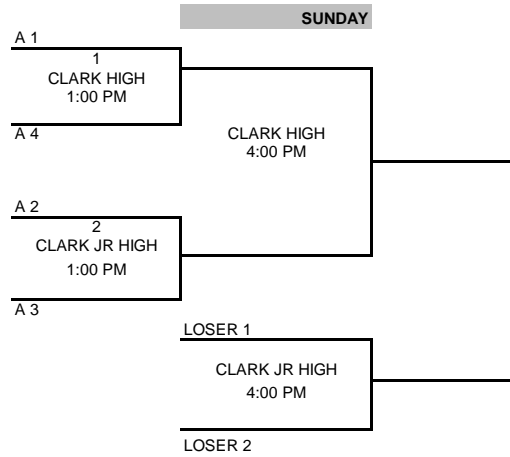

CLARKSVILLE MAYB 5TH BOYS

POOL A		POOL B	
Team #	Team Name	Teams Played	Team Name
1	R V CAVALIERS		
2	MIGHTY DUCKS		
3	AR TIGERS		
4	CLARKSVILLE		
5			
6			

Game #	SATURDAY	Home	Visitor	Court
	3:00 PM	1	3	CLARK HIGH
	4:00 PM	2	4	CLARK HIGH
	7:00 PM	2	3	CLARK HIGH
	8:00 PM	1	4	CLARK HIGH

<p>CLARKSVILLE HIGH 1701 CLARK RD 72830</p> <p>CLARKSVILLE JR HIGH 1801 CLARK RD 72830</p> <p>MARVIN VINSON COURT 1 AN 2 1611 OAKLAND ST 72830</p>
--

CLARKSVILLE MAYB 6TH BOYS

	POOL A	Teams Played	POOL B	
Team #	Team Name		Team Name	
1	MISSOURI MAGIC			CLARKSVILLE HIGH
2	AR MUSTANGS			1701 CLARK RD
3	AR TIGERS			72830
4	CLARKSVILLE			CLARKSVILLE JR HIGH
5				1801 CLARK RD
6				72830
Game #	SATURDAY	Home	Visitor	Court
	10:00 AM	2	3	CLARK JR HIGH
	11:00 AM	1	4	CLARK JR HIGH
	1:00 PM	2	4	CLARK JR HIGH
	5:00 PM	1	3	CLARK JR HIGH

CLARKSVILLE HIGH
1701 CLARK RD
72830

CLARKSVILLE JR HIGH
1801 CLARK RD
72830

MARVIN VINSON
COURT 1 AN 2
1611 OAKLAND ST
72830

CLARKSVILLE MAYB 8TH BOYS

POOL A		POOL B	
Team #	Team Name	Teams Played	Team Name
1	AR GATORS		
2	MISSOURI MAGIC		
3	ALMA BLACK		
4	XTREME HILLS AR		
5			
6			