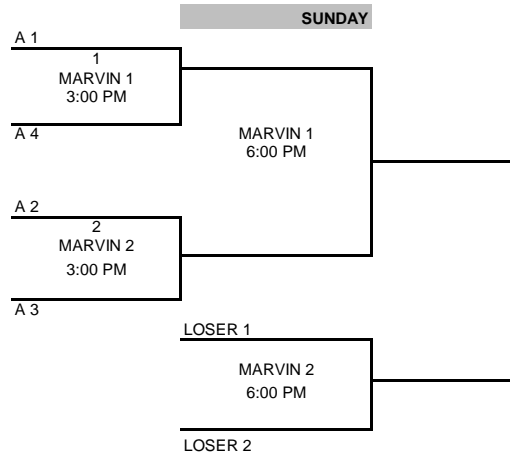

CLARKSVILLE MAYB 8TH GIRLS

POOL A		POOL B			
Team #	Team Name	Teams Played	Team Name		
1	TRAIN				CLARKSVILLE HIGH 1701 CLARK RD 72830
2	CLARKSVILLE				
3	PARIS				CLARKSVILLE JR HIGH 1801 CLARK RD 72830
4	WONDERVIEW DARDEVILS				
5					
6					
Game #	SATURDAY	Home	Visitor	Court	
	11:00 AM	3	4	MARVIN 2	MARVIN VINSON
	1:00 PM	1	4	MARVIN 2	COURT 1 AN 2
	5:00 PM	1	2	MARVIN 2	1611 OAKLAND ST
	7:00 PM	2	3	MARVIN 2	72830