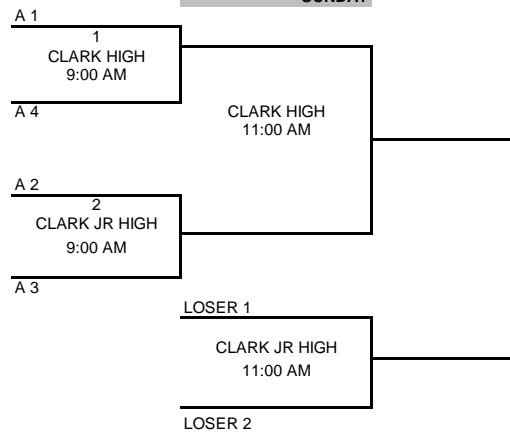

MARVIN VINSON
COURT 1 AN 2
1611 OAKLAND ST
72830

CLARKSVILLE MAYB 9TH AN 10TH BOYS

POOL A

POOL B

Team #	Team Name	Teams Played		Team Name	
1	FITNESS ONE				CLARKSVILLE HIGH 1701 CLARK RD 72830
2	CLARKSVILLE				
3	TIGERS				CLARKSVILLE JR HIGH 1801 CLARK RD 72830
4	MISSOURI MAGIC				
5					
6					

Game #	SATURDAY	Home	Visitor	Court	
	11:00 AM	1	3	CLARK HIGH	MARVIN VINSON COURT 1 AN 2 1611 OAKLAND ST 72830
	12:00 PM	2	4	CLARK HIGH	
	5:00 PM	2	3	CLARK HIGH	
	6:00 PM	1	4	CLARK HIGH	

CLARKSVILLE MAYB HIGH BOYS

POOL A

POOL B

Team #	Team Name	Teams Played		Team Name	
1	LAMAR				CLARKSVILLE HIGH 1701 CLARK RD 72830
2	CLARKSVILLE				
3	ATKINS				CLARKSVILLE JR HIGH 1801 CLARK RD 72830
4	TIGERS				
5					
6					
Game #	SATURDAY	Home	Visitor	Court	MARVIN VINSON
	9:00 AM	1	3	CLARK HIGH	COURT 1 AN 2
	10:00 AM	2	4	CLARK HIGH	1611 OAKLAND ST
	1:00 PM	2	3	CLARK HIGH	72830
	2:00 PM	1	4	CLARK HIGH	

SUNDAY

CLARKSVILLE MAYB 4TH GIRLS

POOL A					POOL B	
Team #	Team Name	Teams Played	Team Name			
1	CLARKSVILLE 3RD					
2	Ar Lady SCRAPPERS					
3	CLARKSVILLE 4TH					
4	HEARTBREAKERS					
5						
6						
Game #	SATURDAY	Home	Visitor	Court		
	11:00 AM	1	4	MARVIN 2		
	1:00 PM	2	3	MARVIN 2		
	5:00 PM	2	4	MARVIN 2		
	7:00 PM	1	3	MARVIN 2		