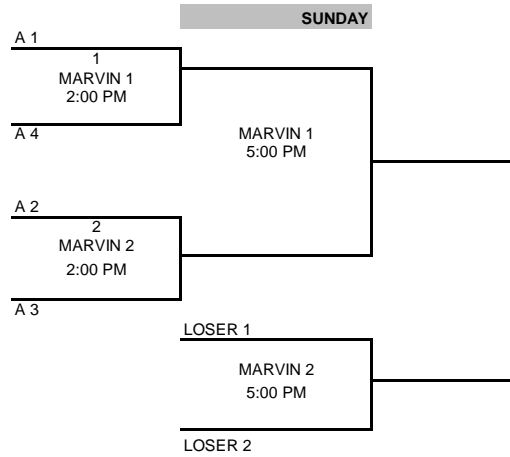

SUNDAY

CLARKSVILLE MAYB 4TH GIRLS

POOL A					POOL B	
Team #	Team Name	Teams Played	Team Name			
1	CLARKSVILLE 3RD					
2	Ar Lady SCRAPPERS					
3	CLARKSVILLE 4TH					
4	HEARTBREAKERS					
5						
6						
Game #	SATURDAY	Home	Visitor	Court		
	11:00 AM	1	4	MARVIN 2		
	1:00 PM	2	3	MARVIN 2		
	5:00 PM	2	4	MARVIN 2		
	7:00 PM	1	3	MARVIN 2		

CLARKSVILLE HIGH
1701 CLARK RD
72830

CLARKSVILLE JR HIGH
1801 CLARK RD
72830

MARVIN VINSON
COURT 1 AN 2
1611 OAKLAND ST
72830

CLARKSVILLE MAYB 5TH AN 6TH GIRLS

POOL A

POOL B

Team #	Team Name	Teams Played	Team Name	
1	TRAIN			
2	CLARKSVILLE 5TH			
3	AR ICE			
4	CLARKSVILLE 6TH			
5				
6				

Game #	SATURDAY	Home	Visitor	Court	
	10:00 AM	1	2	MARVIN 1	CLARKSVILLE HIGH 1701 CLARK RD 72830
	10:00 AM	3	4	MARVIN 2	CLARKSVILLE JR HIGH 1801 CLARK RD 72830
	12:00 PM	2	3	MARVIN 1	MARVIN VINSON COURT 1 AN 2 1611 OAKLAND ST 72830
	12:00 PM	1	4	MARVIN 2	