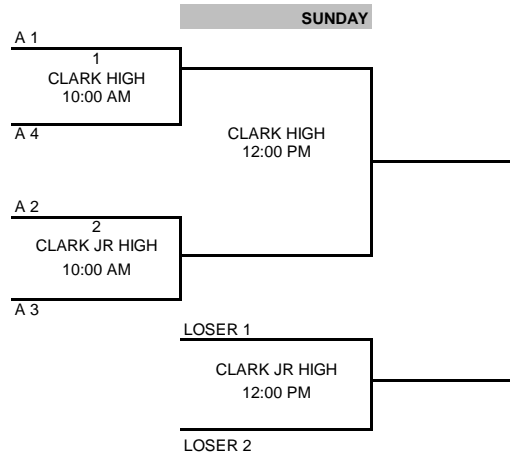

MARVIN VINSON
COURT 1 AN 2
1611 OAKLAND ST
72830

CLARKSVILLE MAYB 9TH AN 10TH BOYS

POOL A

POOL B

Team #	Team Name	Teams Played		Team Name	
1	FITNESS ONE				CLARKSVILLE HIGH 1701 CLARK RD 72830
2	CLARKSVILLE				
3	TIGERS				CLARKSVILLE JR HIGH 1801 CLARK RD 72830
4	MISSOURI MAGIC				
5					
6					

Game #	SATURDAY	Home	Visitor	Court	
	11:00 AM	1	3	CLARK HIGH	MARVIN VINSON COURT 1 AN 2 1611 OAKLAND ST 72830
	12:00 PM	2	4	CLARK HIGH	
	5:00 PM	2	3	CLARK HIGH	
	6:00 PM	1	4	CLARK HIGH	

CLARKSVILLE MAYB HIGH BOYS

POOL A

POOL B

Team #	Team Name	Teams Played		Team Name	
1	LAMAR				CLARKSVILLE HIGH 1701 CLARK RD 72830
2	CLARKSVILLE				
3	ATKINS				CLARKSVILLE JR HIGH 1801 CLARK RD 72830
4	TIGERS				
5					
6					
Game #	SATURDAY	Home	Visitor	Court	MARVIN VINSON
	9:00 AM	1	3	CLARK HIGH	COURT 1 AN 2
	10:00 AM	2	4	CLARK HIGH	1611 OAKLAND ST
	1:00 PM	2	3	CLARK HIGH	72830
	2:00 PM	1	4	CLARK HIGH	