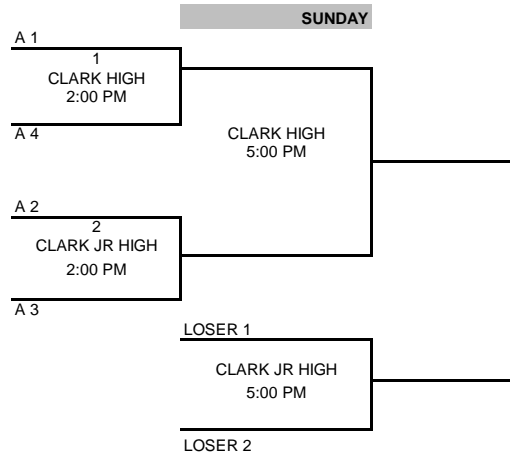

CLARKSVILLE MAYB 8TH BOYS

POOL A		POOL B	
Team #	Team Name	Teams Played	Team Name
1	AR GATORS		
2	MISSOURI MAGIC		
3	ALMA BLACK		
4	XTREME HILLS AR		
5			
6			

Game #	SATURDAY	Home	Visitor	Court
	3:00 PM	1	3	CLARK JR HIGH
	4:00 PM	2	4	CLARK JR HIGH
	7:00 PM	1	4	CLARK JR HIGH
	8:00 PM	2	3	CLARK JR HIGH

CLARKSVILLE HIGH
1701 CLARK RD
72830

CLARKSVILLE JR HIGH
1801 CLARK RD
72830

MARVIN VINSON
COURT 1 AN 2
1611 OAKLAND ST
72830