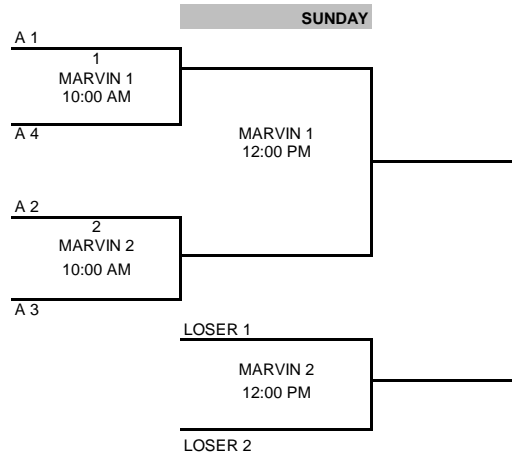

Game #	SATURDAY	Home	Visitor	Court	
	10:00 AM	1	2	MARVIN 1	CLARKSVILLE HIGH 1701 CLARK RD 72830
	10:00 AM	3	4	MARVIN 2	CLARKSVILLE JR HIGH 1801 CLARK RD 72830
	12:00 PM	2	3	MARVIN 1	MARVIN VINSON COURT 1 AN 2 1611 OAKLAND ST 72830
	12:00 PM	1	4	MARVIN 2	

CLARKSVILLE MAYB 8TH GIRLS

POOL A		POOL B			
Team #	Team Name	Teams Played	Team Name		
1	TRAIN				CLARKSVILLE HIGH 1701 CLARK RD 72830
2	CLARKSVILLE				
3	PARIS				CLARKSVILLE JR HIGH 1801 CLARK RD 72830
4	WONDERVIEW DARDEVILS				
5					
6					
Game #	SATURDAY	Home	Visitor	Court	
	11:00 AM	3	4	MARVIN 2	MARVIN VINSON
	1:00 PM	1	4	MARVIN 2	COURT 1 AN 2
	5:00 PM	1	2	MARVIN 2	1611 OAKLAND ST
	7:00 PM	2	3	MARVIN 2	72830

CLARKSVILLE MAYB 9TH AN 10TH GIRLS

POOL A

POOL B

Team #	Team Name	Teams Played		Team Name	
1	AR ICE				CLARKSVILLE HIGH 1701 CLARK RD 72830
2	S BUTTERFLIES				
3	CLARKSVILLE				CLARKSVILLE JR HIGH 1801 CLARK RD 72830
4	OK SLECT				
5					
6					

Game #	SATURDAY	Home	Visitor	Court	
	3:00 PM	1	2	MARVIN 1	MARVIN VINSON COURT 1 AN 2 1611 OAKLAND ST 72830
	3:00 PM	3	4	MARVIN 2	
	6:00 PM	2	3	MARVIN 1	
	6:00 PM	1	4	MARVIN 2	

CLARKSVILLE MAYB HIGH GIRLS