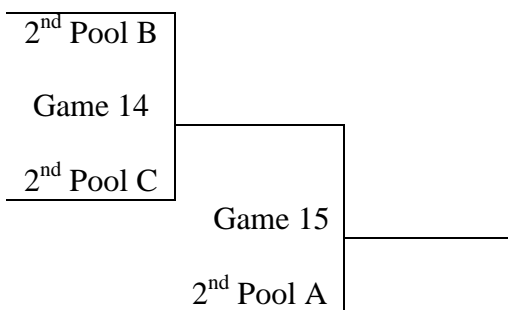

Georgetown May 1-2nd, 2010

7th Grade Boys – Bracket Play Continued