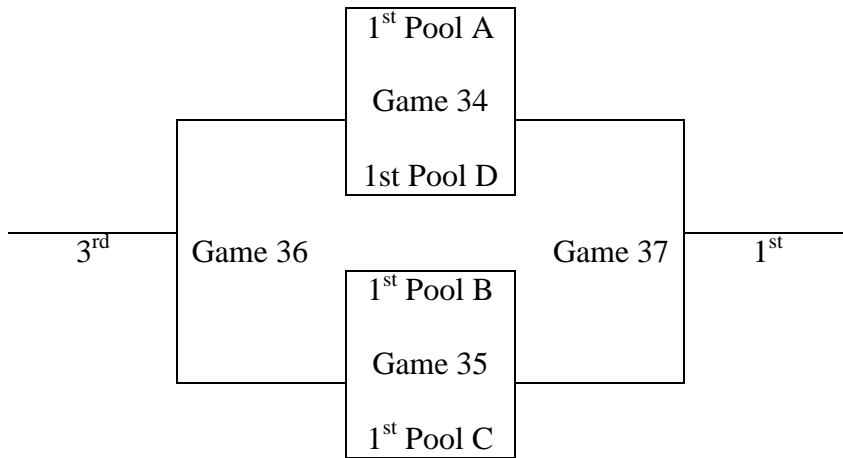

Georgetown May 1-2nd, 2010

6th Grade Girls – Bracket Play