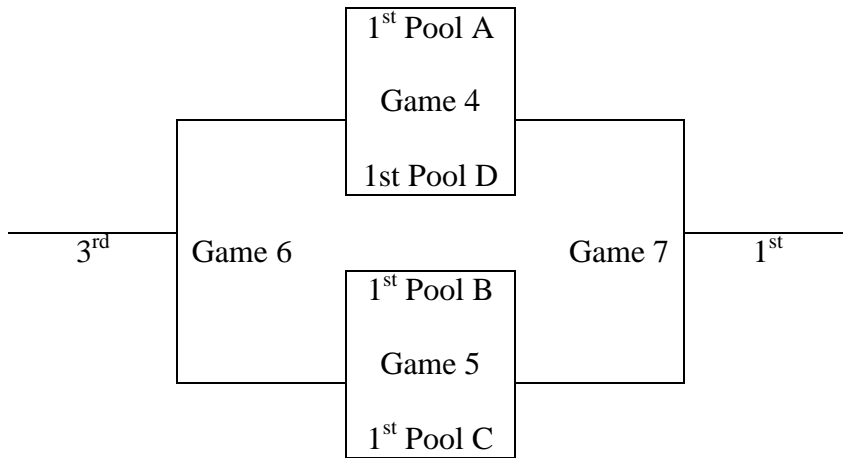

Georgetown May 1-2nd, 2010

6th Grade Boys – Bracket Play Continued