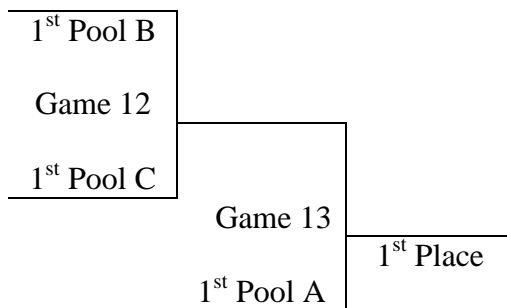

Georgetown May 1-2nd, 2010

7th Grade Boys

Pool A

	W	L	(+/-15) 1	(+/-15) 2	Rank
24. Killeen Excel					
25. Austin Wildcats – Navy					
26. Jammers					

Game Scores +/-
24 ___ v 25 ___ _____
24 ___ v 26 ___ _____
25 ___ v 26 ___ _____

Pool B

	W	L	(+/-15) 1	(+/-15) 2	Rank
27. Austin Dawgs					
28. Copperas Cove					
29. Austin Wildcats - White					

Game Scores +/-
27 ___ v 28 ___ _____
27 ___ v 29 ___ _____
28 ___ v 29 ___ _____

Pool C

	W	L	(+/-15) 1	(+/-15) 2	Rank
30. Fury					
31. Elgin Ballers					
32. Liberty Hill Wildcats					

Game Scores +/-
30 ___ v 31 ___ _____
30 ___ v 32 ___ _____
31 ___ v 32 ___ _____