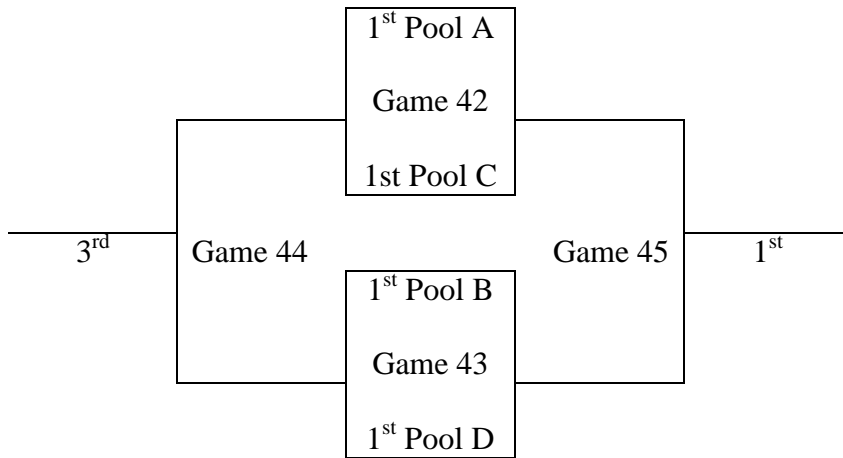

Georgetown May 1-2nd, 2010

7th Grade Girls – Bracket Play