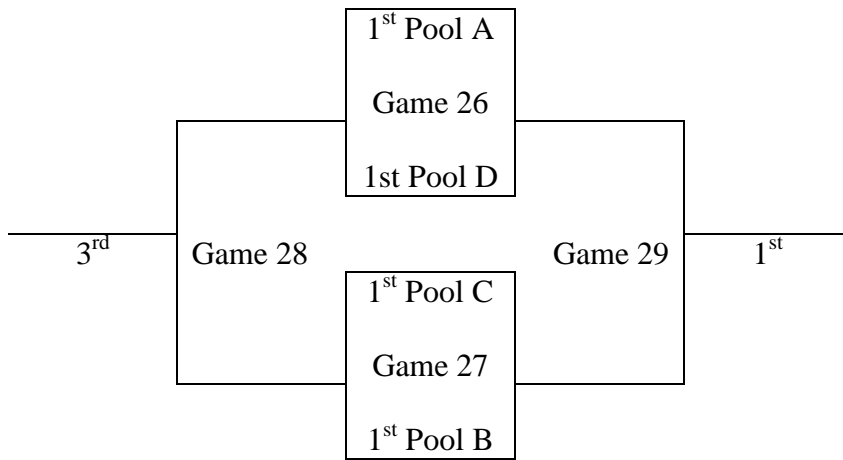

Georgetown May 1-2nd, 2010

9/10th Grade Boys – Bracket Play Continued