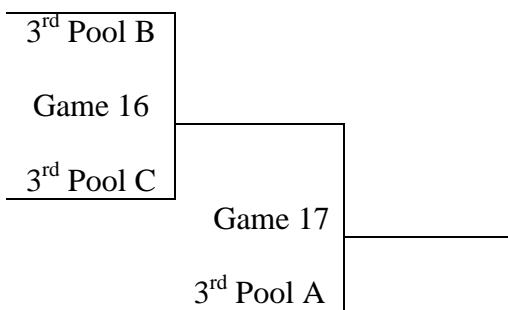

Georgetown May 1-2nd, 2010

7th Grade Boys – Bracket Play Continued