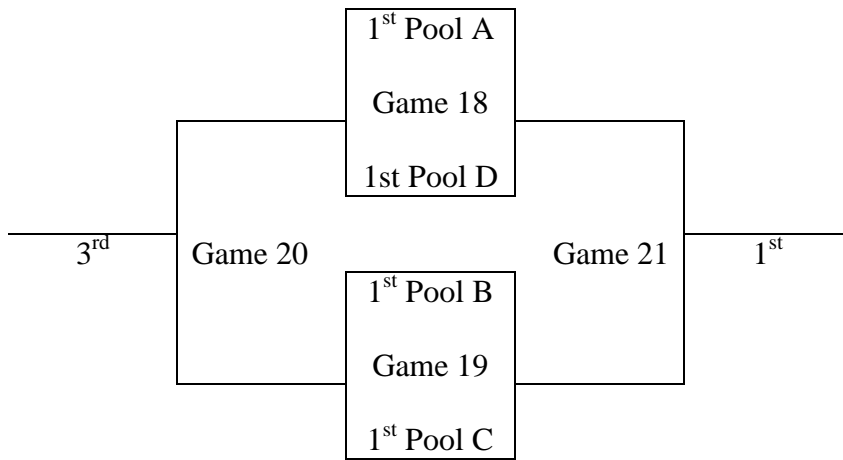

Georgetown May 1-2nd, 2010

8th Grade Boys – Brackets Continued