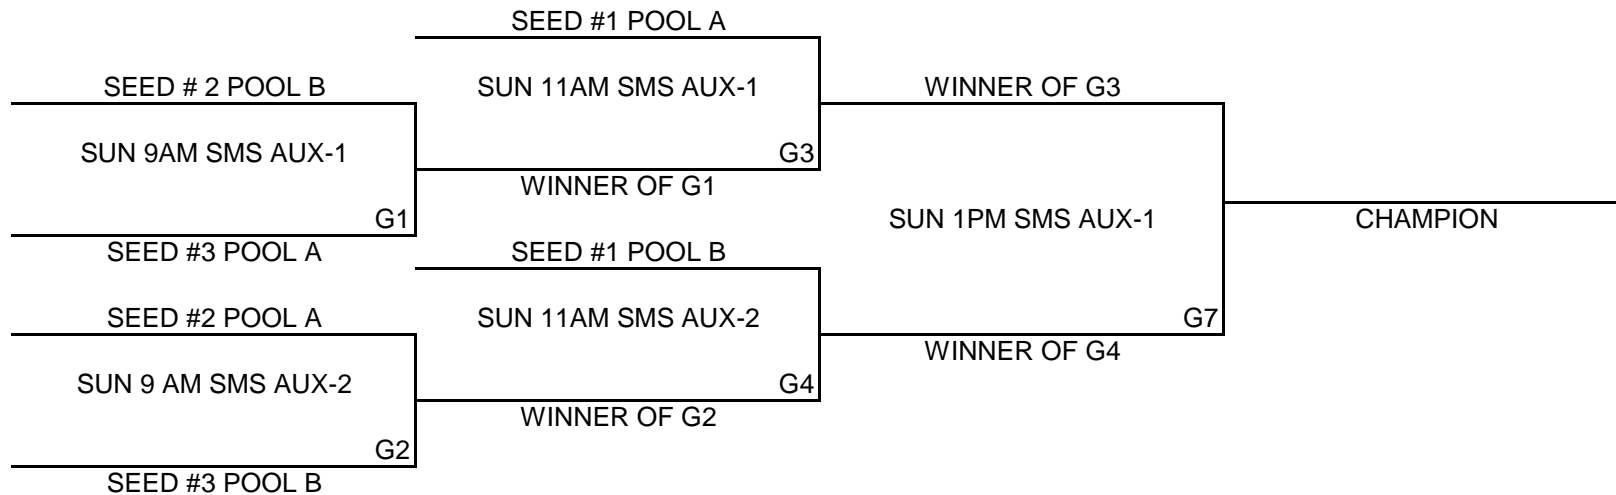

KC PREMIERE MAYB TOURNAMENT

11TH/12TH GRADE BOYS DIVISION

BRACKET A

BRACKET B

K C PREMIERE / MAYB BASKETBALL TOURNAMENT

6TH GRADE BOYS DIVISION

POOL A

- (1) 76 ALL STARS
- (2) KC PREMIERE 6TH
- (3) T'S

<u>W</u>	<u>L</u>

POOL B

- (1) DELLA LAMB GOT GAME
- (2) BLUE SPRINGS BULLDOGS
- (3) SPRING HILL MAVERICKS

<u>W</u>	<u>L</u>

POOL PLAY SCHEDULE

1A	VS	2A	SAT	9:00 AM	SMNW AUX-1
1B	VS	2B	SAT	9:00 AM	SMNW AUX-2
1A	VS	3A	SAT	11:00 AM	SMNW AUX-1
1B	VS	3B	SAT	11:00 AM	SMNW AUX-2
2A	VS	3A	SAT	1:00 PM	SMNW AUX-1
2B	VS	3B	SAT	1:00 PM	SMNW AUX-2

CHAMPIONSHIP ROUND

KC Premiere/MAYB Basketball Tournament

8TH GRADE GIRLS DIVISION

W L

- (1) KC AND 1
- (2) MV BLAZERS
- (3) LADY LIONS
- (4) IOWA MAGIC

SCHEDULE

(1)	VS	(2)	SAT 12PM	SMNW AUX-1	<input type="text"/>	<input type="text"/>
(3)	VS	(4)	SAT 12PM	SMNW AUX-2	<input type="text"/>	<input type="text"/>
(1)	VS	(3)	SAT 3 PM	SMNW AUX-1	<input type="text"/>	<input type="text"/>
(2)	VS	(4)	SAT 3 PM	SMNW AUX-2	<input type="text"/>	<input type="text"/>
(1)	VS	(4)	SUN 11 PM	SMS AUX-2	<input type="text"/>	<input type="text"/>
(2)	VS	(3)	SUN 2 PM	SMS AUX-2	<input type="text"/>	<input type="text"/>