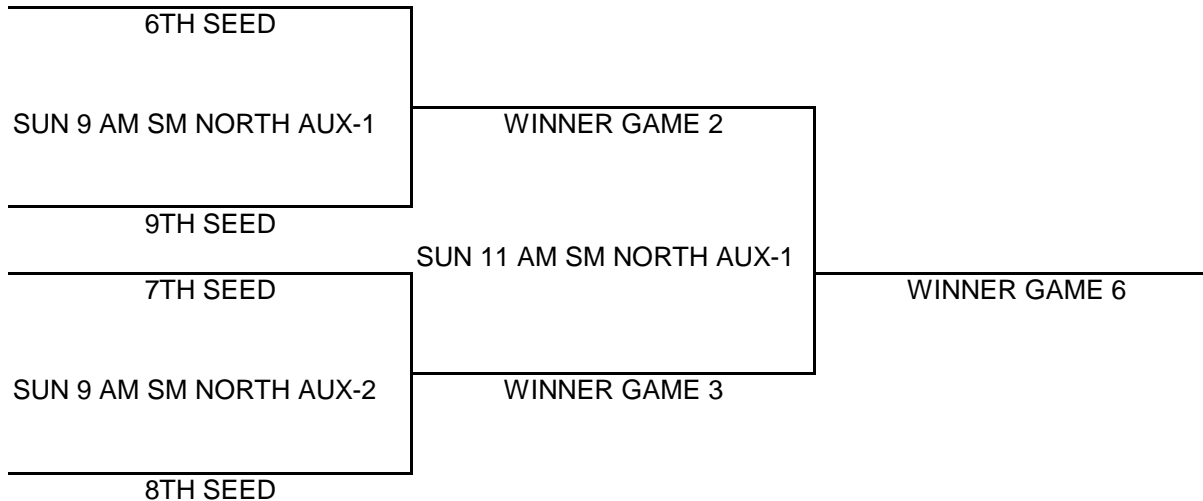

POOL PLAY SCHEDULE

A(1)	VS	A(2)	SAT	4:00 PM	SMN AUX-1
B(1)	VS	B(2)	SAT	4:00 PM	SMN AUX-2
C(1)	VS	C(2)	SAT	5:00 PM	SMN MAIN
A(1)	VS	A(3)	SAT	6:00 PM	SMN MAIN
B(1)	VS	B(3)	SAT	7:00 PM	SMN MAIN
C(1)	VS	C(3)	SAT	7:00 PM	SMN AUX-1
A(2)	VS	A(3)	SAT	9:00 PM	SMN MAIN
B(2)	VS	B(3)	SAT	9:00 PM	SMN AUX-1
C(2)	VS	C(3)	SAT	9:00 PM	SMN AUX-2

TEAMS WILL BE SEEDED AFTER POOL PLAY BASED ON RECORD / POINT SPREAD WITH A MAXIMUM OF 15 POINTS PER GAME
(ALL OF THE 2-0 TEAMS WILL BE SEEDED BASED ON POINT SPREAD, THEN THE 1-1 TEAMS, THEN THE TEAMS THAT ARE 0-2)
PLEASE CALL KRISTEN 913-634-4522 AFTER 11 PM IF YOU ARE NOT PRESENT WHEN TEAMS ARE SEEDED AFTER POOL PLAY

KC PREMIERE MAYB TOURNAMENT

11TH/12TH GRADE BOYS DIVISION

BRACKET A

BRACKET B

K C PREMIERE / MAYB BASKETBALL TOURNAMENT

6TH GRADE BOYS DIVISION

POOL A

- (1) 76 ALL STARS
- (2) KC PREMIERE 6TH
- (3) T'S

<u>W</u>	<u>L</u>

POOL B

- (1) DELLA LAMB GOT GAME
- (2) BLUE SPRINGS BULLDOGS
- (3) SPRING HILL MAVERICKS

<u>W</u>	<u>L</u>

POOL PLAY SCHEDULE

1A	VS	2A	SAT	9:00 AM	SMNW AUX-1
1B	VS	2B	SAT	9:00 AM	SMNW AUX-2
1A	VS	3A	SAT	11:00 AM	SMNW AUX-1
1B	VS	3B	SAT	11:00 AM	SMNW AUX-2
2A	VS	3A	SAT	1:00 PM	SMNW AUX-1
2B	VS	3B	SAT	1:00 PM	SMNW AUX-2