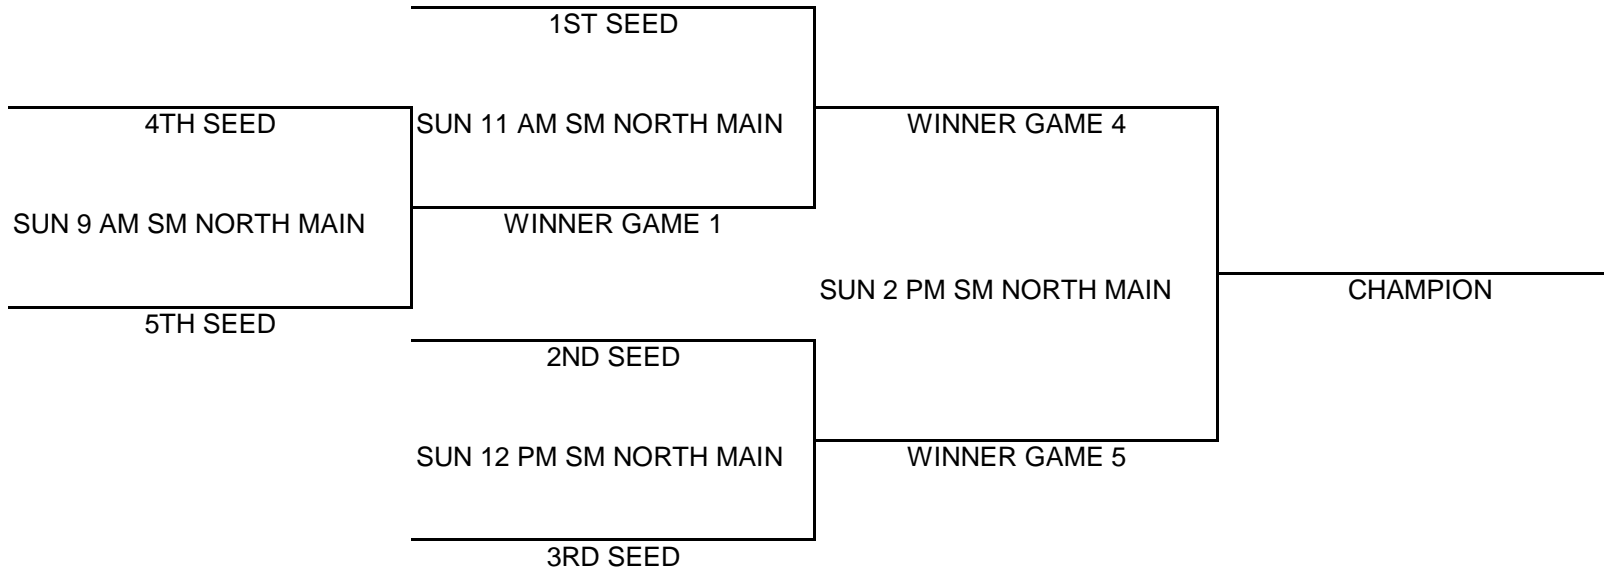

KC PREMIERE MAYB TOURNAMENT

11TH/12TH GRADE BOYS DIVISION

BRACKET A