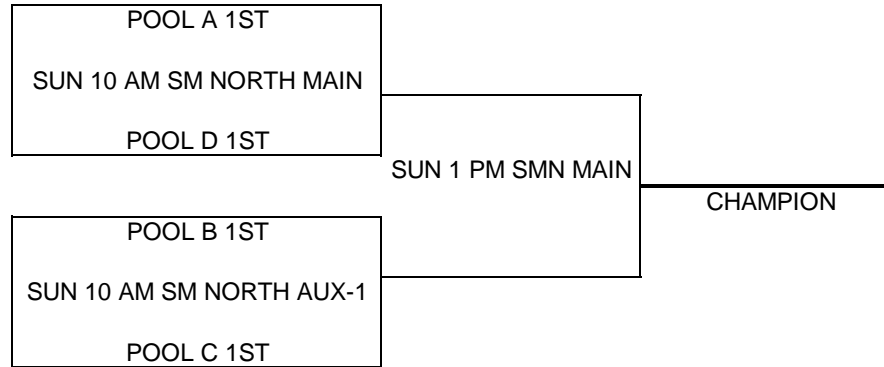

TEAMS WILL BE SEEDED AFTER POOL PLAY BASED ON RECORD / POINT SPREAD WITH A MAXIMUM OF 15 POINTS PER GAME
(ALL OF THE 2-0 TEAMS WILL BE SEEDED BASED ON POINT SPREAD, THEN THE 1-1 TEAMS, THEN THE TEAMS THAT ARE 0-2)
PLEASE CALL KRISTEN 913-634-4522 AFTER 11 PM IF YOU ARE NOT PRESENT WHEN TEAMS ARE SEEDED AFTER POOL PLAY

<u>W</u>	<u>L</u>

POOL B

- (1) DELLA LAMB GOT GAME
- (2) BLUE SPRINGS BULLDOGS
- (3) SPRING HILL MAVERICKS

<u>W</u>	<u>L</u>

POOL PLAY SCHEDULE

1A	VS	2A	SAT	9:00 AM	SMNW AUX-1
1B	VS	2B	SAT	9:00 AM	SMNW AUX-2
1A	VS	3A	SAT	11:00 AM	SMNW AUX-1
1B	VS	3B	SAT	11:00 AM	SMNW AUX-2
2A	VS	3A	SAT	1:00 PM	SMNW AUX-1
2B	VS	3B	SAT	1:00 PM	SMNW AUX-2

CHAMPIONSHIP ROUND

KC Premiere/MAYB Basketball Tournament

8TH GRADE GIRLS DIVISION

W L

- (1) KC AND 1
- (2) MV BLAZERS
- (3) LADY LIONS
- (4) IOWA MAGIC

SCHEDULE

(1)	VS	(2)	SAT 12PM	SMNW AUX-1	<input type="text"/>	<input type="text"/>
(3)	VS	(4)	SAT 12PM	SMNW AUX-2	<input type="text"/>	<input type="text"/>
(1)	VS	(3)	SAT 3 PM	SMNW AUX-1	<input type="text"/>	<input type="text"/>
(2)	VS	(4)	SAT 3 PM	SMNW AUX-2	<input type="text"/>	<input type="text"/>
(1)	VS	(4)	SUN 11 PM	SMS AUX-2	<input type="text"/>	<input type="text"/>
(2)	VS	(3)	SUN 2 PM	SMS AUX-2	<input type="text"/>	<input type="text"/>

TIEBREAKER FORMAT:
 HEAD TO HEAD RESULT
 POINT SPREAD (MAX 15)
 DEF. POINTS ALLOWED

KC Premiere/MAYB TOURNAMENT

9TH/10TH GRADE BOYS DIVISION

A - BRACKET

B - BRACKET

C - BRACKET