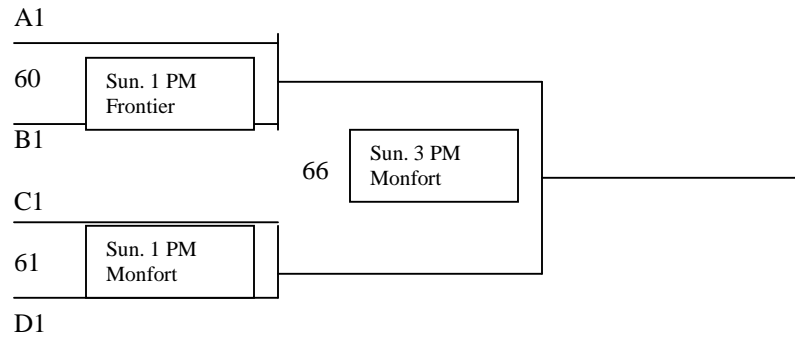

2010 Spring Greeley MAYB Tournament 11th/12th Grade Boys

*Revised 4/22 *

Championship Bracket