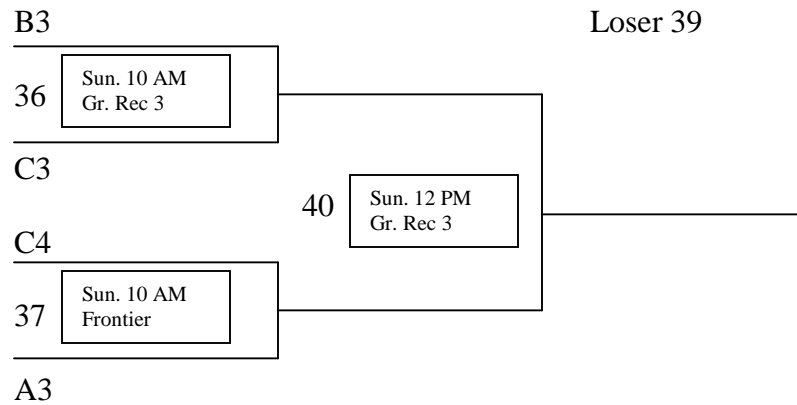

2010 Spring Greeley MAYB Tournament 9th/10th Grade Boys

*Revised 4/22 *

Championship Bracket

Consolation Bracket