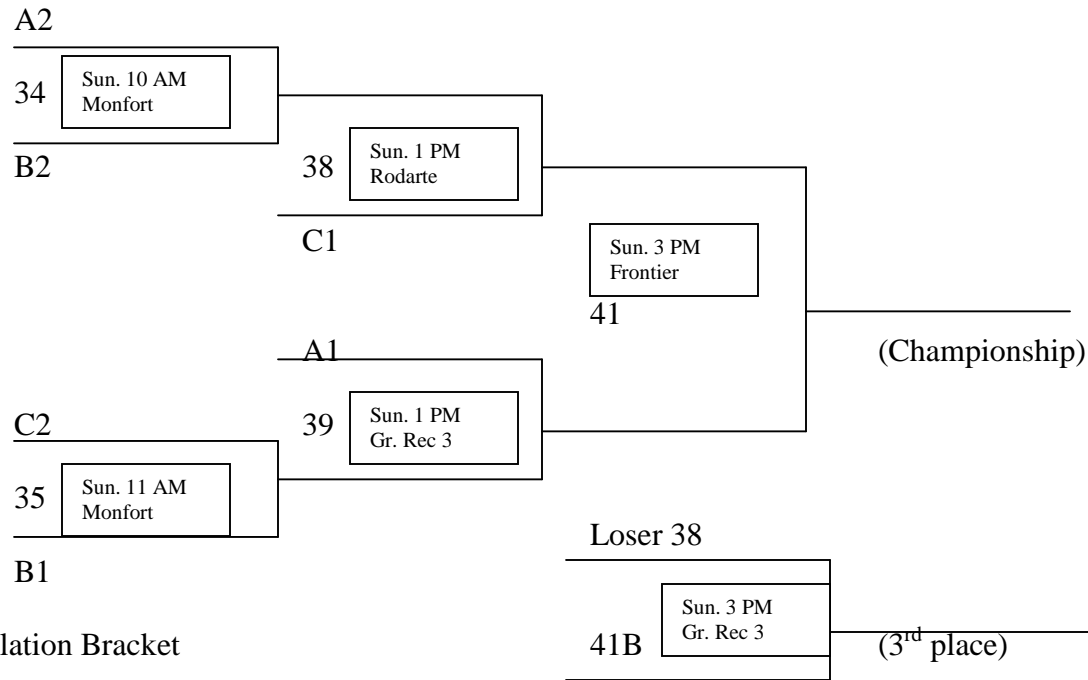

2010 Spring Greeley MAYB Tournament 9th/10th Grade Boys

*Revised 4/22 *

Championship Bracket

Consolation Bracket