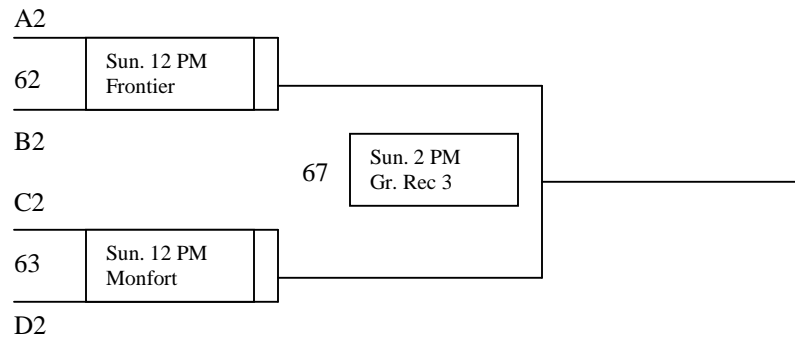

Third Place Bracket