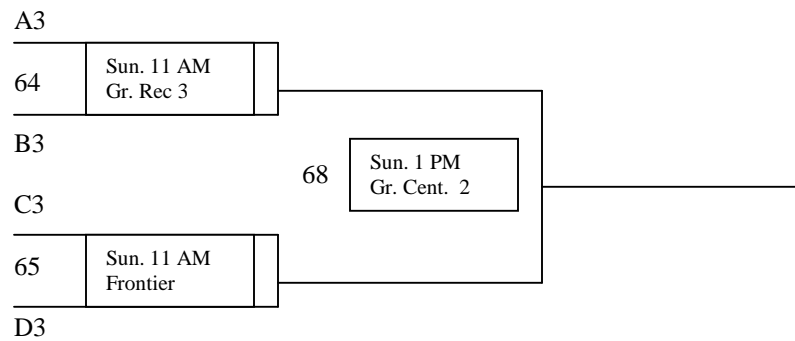

Consolation Bracket