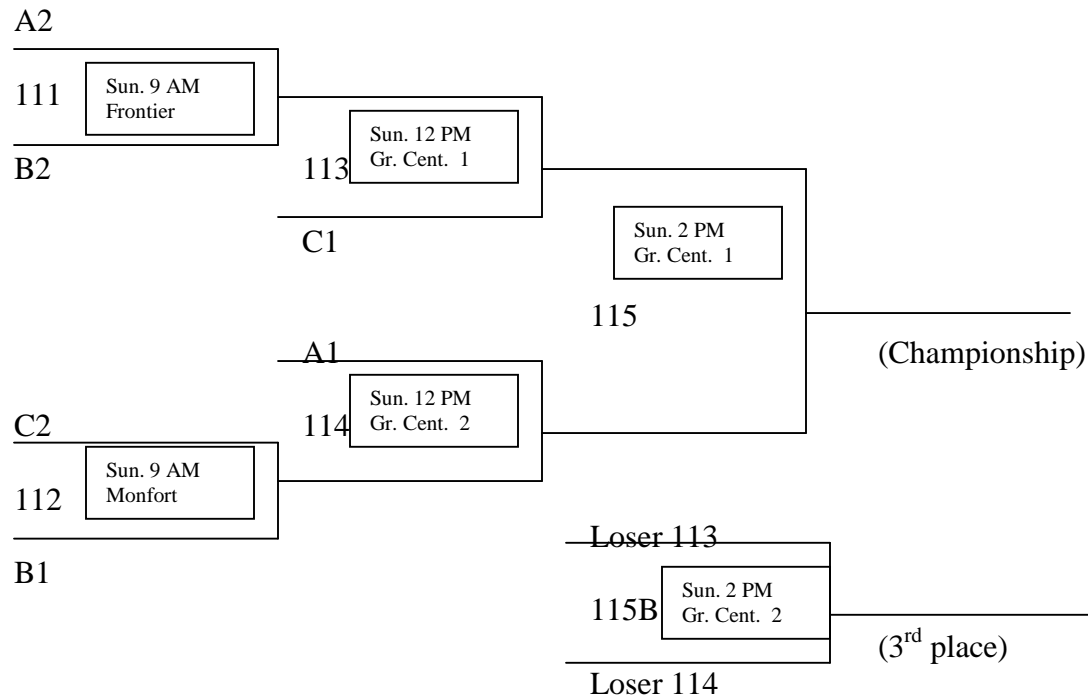

2010 Spring Greeley MAYB Tournament 11th/12th Grade Girls

*Revised 4/22 *

Tiebreakers as per MAYB guidelines

Championship Bracket

Consolation

Game #	Teams	Day	Time	Site
116	A3 vs. B3	Sunday	9:00 AM	Greeley Rec 3
117	B3 vs. C3	Sunday	12:00 PM	Rodarte
118	C3 vs. A3	Sunday	2:00 PM	Rodarte