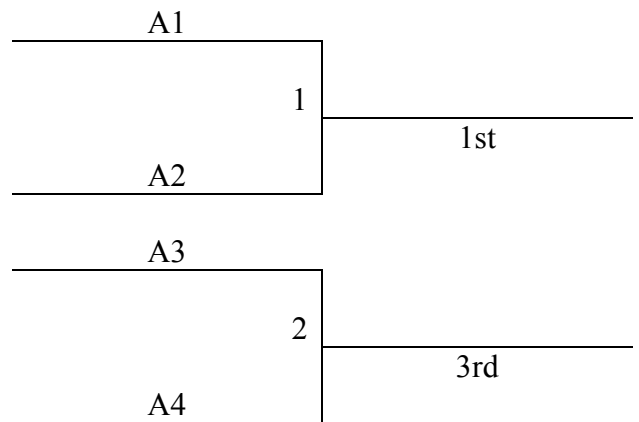

Troy, MO - MAYB
April 24-25, 2010
9/10th Grade Boys
Revised 4-20-10

<u>Pool A</u>	<u>W</u>	<u>L</u>
1. St. Louis Raptors – Mills		
2. Elite – Hendrix – MO		
3. St. Louis Outlawz Elite		
4. St. Louis Jazz		

All teams to bracket game
Tie Breaker – 2 way – head to head – 3 way – coin flip

Saturday	TBHS
8:00	-
9:00	-
10:00	-
11:00	-
12:00	3-4
1:00	1-2
2:00	-
3:00	-
4:00	1-3
5:00	2-4
6:00	-
7:00	-
8:00	-
9:00	-
Sunday	TBHS
8:00	
9:00	2-3
10:00	1-4
11:00	-
12:00	-
1:00	G1
2:00	G2
3:00	-
4:00	-
5:00	-

MSE = Main Street Elementary – 51 N. Main St. – Troy, MO
CBI = Claude Brown Intermediate (Attached to TMS) – 711 W. College – Troy, MO
TMS 1 and 2 = Troy MS – 713 W. College – Troy, MO
TBHS – Troy Buchanan HS – 1180 Old Cap-au-Gris – Troy, MO
9GC = Ninth Grade Center – 80 Elm Tree Rd – Moscow Mills, MO