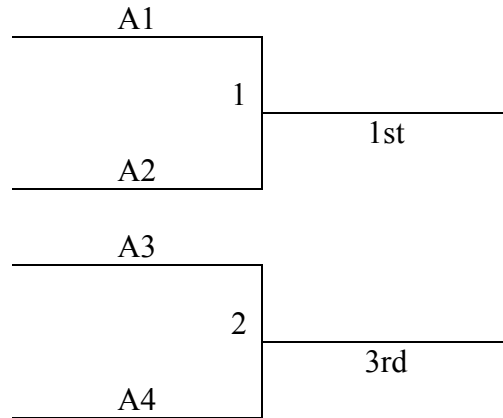

All teams to bracket game
Tie Breaker – 2 way – head to head – 3 way – coin flip

Saturday	TMS 1	TMS 2
8:00	-	-
9:00	1-2	3-4
10:00	-	-
11:00	1-3	2-4
12:00	-	--
1:00	-	-
2:00	-	-
3:00	-	-
4:00	-	-
5:00	-	-
6:00	-	-
7:00	-	-
8:00	-	-
9:00	-	-
Sunday	TMS 1	TMS 2
8:00	-	-
9:00	-	-
10:00	-	-
11:00	1-4	2-3
12:00	-	-
1:00	-	-
2:00	G1	G2
3:00		
4:00		
5:00		