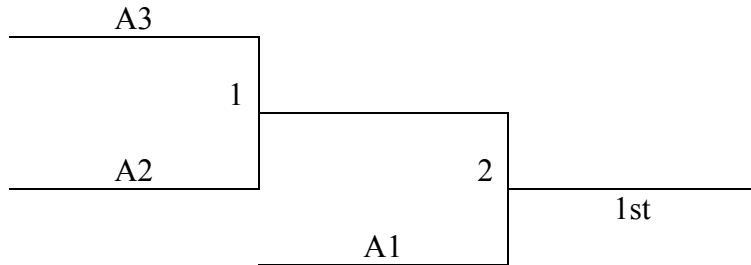

**Troy, MO - MAYB
April 24, 2010
4th Grade Girls**

Pool A	W	L
1. MO Hawks		
2. MO Rockets		
3. Monroe City Hot Shots		

Saturday Only Tournament

All teams to bracket

Tie Breaker – 2 way – head to head – 3 way – coin flip

Saturday	TMS 2
8:00	-
9:00	-
10:00	1-2
11:00	-
12:00	1-3
1:00	-
2:00	2-3
3:00	-
4:00	-
5:00	G1
6:00	-
7:00	G2
8:00	-
9:00	-

- **MSE = Main Street Elementary – 51 N. Main St. – Troy, MO**
- **CBI = Claude Brown Intermediate (Attached to TMS) – 711 W. College – Troy, MO**
- **TMS 1 and 2 = Troy MS – 713 W. College – Troy, MO**
- **TBHS – Troy Buchanan HS – 1180 Old Cap-au-Gris – Troy, MO**
- **9GC = Ninth Grade Center – 80 Elm Tree Rd – Moscow Mills, MO**