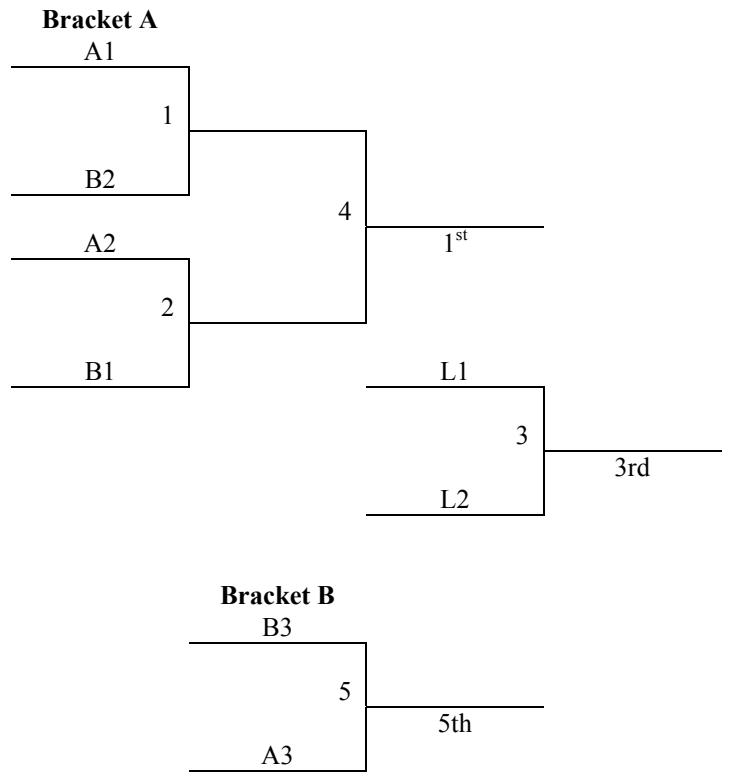

Troy, MO - MAYB
April 24-25, 2010
6th/7th Grade Boys

Revised 4-21-10

Pool A	W	L	Pool B	W	L
1. Team Dropped			5. Falcons – MO – 7th		
2. Hawks – MO – 7th			6. MO Rockets – 7th		
3. Troy Tigers -7th			7. Elite – Lundberg – MO 6th		
4. MO Rockets – 6th					

Cross Pool Games will not count towards the pool play record, but still must be played!

Top 2 teams in each pool to Bracket A, others to Bracket B.

Tie Breaker – 2 way – head to head – 3 way – coin flip

Saturday	CBI	MSE	TBHS
8:00	-	-	-
9:00	-	-	2-3
10:00	-	5-6	-
11:00	-	-	-
12:00	2-6	3-4	-
1:00	-	5-7	-
2:00	-	-	-
3:00	-	6-7	-
4:00	-	3-5	-
5:00	-	2-4	-
6:00	-	-	-
7:00	-	4-7	-
8:00	-	-	-
9:00	-	-	-
Sunday	CBI	MSE	TBHS
8:00	-	-	-
9:00	-	-	-
10:00	G1	G2	-
11:00	-	G5	-
12:00	-	-	-
1:00	-	-	-
2:00	-	Open	-
3:00	G3	G4	-
4:00	-	-	-
5:00	-	-	-

MSE = Main Street Elementary – 51 N. Main St. – Troy, MO
CBI = Claude Brown Intermediate (Attached to TMS) – 711 W. College – Troy, MO
TMS 1 and 2 = Troy MS – 713 W. College – Troy, MO
TBHS – Troy Buchanan HS – 1180 Old Cap-au-Gris – Troy, MO
9GC = Ninth Grade Center – 80 Elm Tree Rd – Moscow Mills, MO