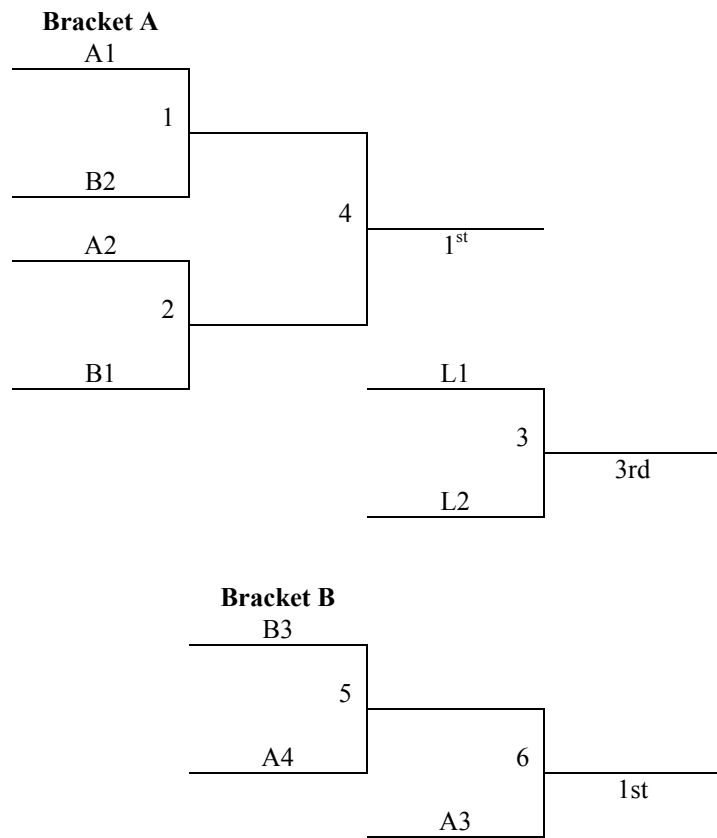

Troy, MO - MAYB
April 24-25, 2010
8th Grade Boys
Revised 4-21-10

Pool A	W	L	Pool B	W	L
1. Elite – Daugherty – MO			5. O’Fallon Rebels		
2. MO Rockets			6. Elite – Griffin – MO		
3. Night Hawks 1 – MO			7. Night Hawks 2 - MO		
4. Nomads - MO					

Top 2 teams in each pool to Bracket A, others to Bracket B.
Tie Breaker – 2 way – head to head – 3 way – coin flip

Saturday	CBI	MSE
8:00	-	-
9:00	1-3	-
10:00	6-7	-
11:00	-	-
12:00	-	-
1:00	5-7	-
2:00	3-4	1-2
3:00	-	-
4:00	1-4	-
5:00	2-3	-
6:00	-	-
7:00	2-4	-
8:00	-	5-6
9:00	-	-
Sunday	CBI	MSE
8:00	-	-
9:00	-	-
10:00	-	-
11:00	G5	-
12:00	-	-
1:00	G1	G2
2:00	G6	-
3:00	-	-
4:00	G3	G4
5:00		

MSE = Main Street Elementary – 51 N. Main St. – Troy, MO
CBI = Claude Brown Intermediate (Attached to TMS) – 711 W. College – Troy, MO
TMS 1 and 2 = Troy MS – 713 W. College – Troy, MO
TBHS – Troy Buchanan HS – 1180 Old Cap-au-Gris – Troy, MO
9GC = Ninth Grade Center – 80 Elm Tree Rd – Moscow Mills, MO