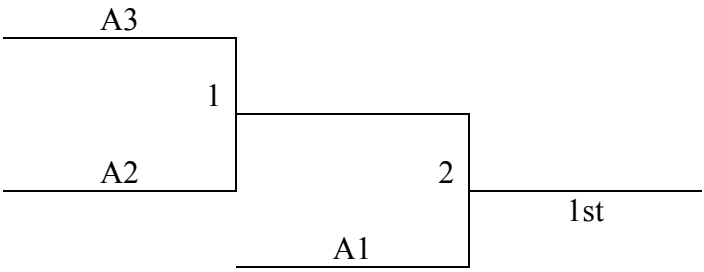

Durango, CO - MAYB
April 17, 2010

Saturday Only Tournament

Gym Locations

**Fort Lewis College – 1000 Rim Dr. – Durango, CO – All courts – follow signs to
SLC and Whalen.**

Student Life Center – SLC – Gym 1 and 2
Whalen – Gym 3 and 4

Saturday	Gym 2
8:00	-
9:00	-
10:00	1-2
11:00	-
12:00	2-3
1:00	-
2:00	1-3
3:00	-
4:00	G1
5:00	-
5:30	G2
7:00	-
8:00	-
9:00	-

Fort Lewis College – 1000 Rim Dr. – Durango, CO – All courts – follow signs to SLC and Whalen.