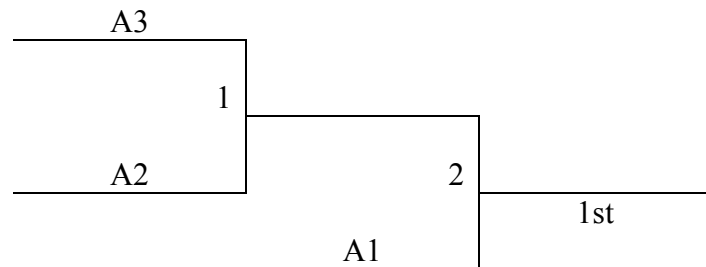

Round Robin Tournament

Tie Breaker – 2 way – head to head – 3 way – point Spread +/-15pts

Saturday	Gym 1	Gym 2
8:00	-	-
9:00	-	-
10:00	-	-
11:00	1-3	2-4
12:00	-	-
1:00	1-2	3-4
2:00	-	-
3:00	1-4	2-3
4:00	-	-
5:00	-	-
6:00	-	-
7:00	-	-
8:00	-	-
9:00	-	-

**Fort Lewis College – 1000 Rim Dr. – Durango, CO – All courts – follow signs to
SLC and Whalen.**

**Student Life Center – SLC – Gym 1 and 2
Whalen – Gym 3 and 4**

Durango, CO - MAYB
April 17, 2010
7th Grade Boys

<u>Pool A</u>	<u>W</u>	<u>L</u>
1. Grand Junction Thunder		
2. Durango Eagles		
3. Chama Valley Wildcats		

All teams to bracket
Tie Breaker – 2 way – head to head – 3 way – coin flip

Saturday	Gym 1
8:00	-
9:00	-
10:00	2-3
11:00	-
12:00	1-3
1:00	-
2:00	1-2
3:00	-
4:00	G1
5:00	-
5:30	G2
7:00	-
8:00	
9:00	-