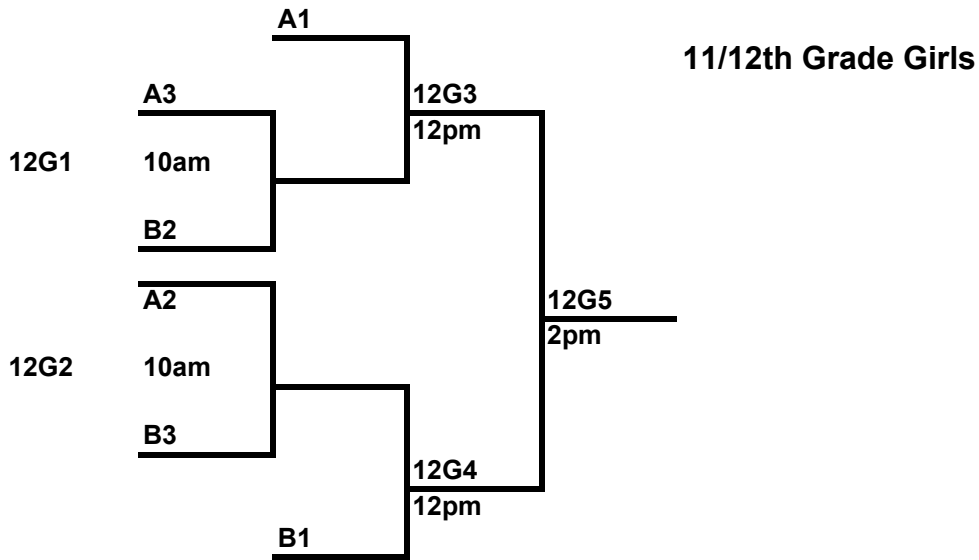

Green Mountain High School Brackets