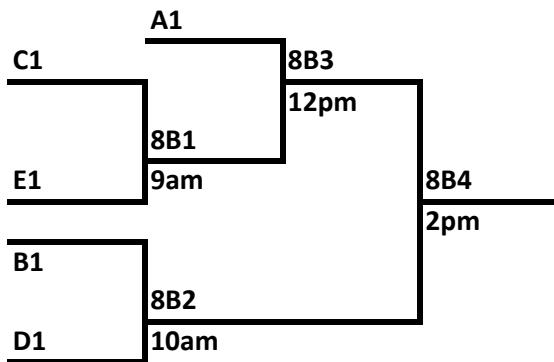

8th Grade Boys