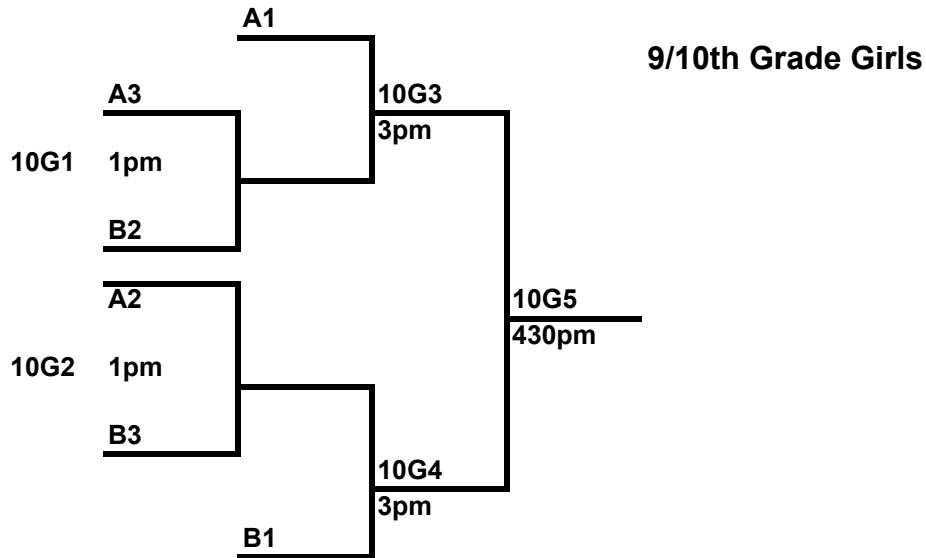

Golden High School Brackets