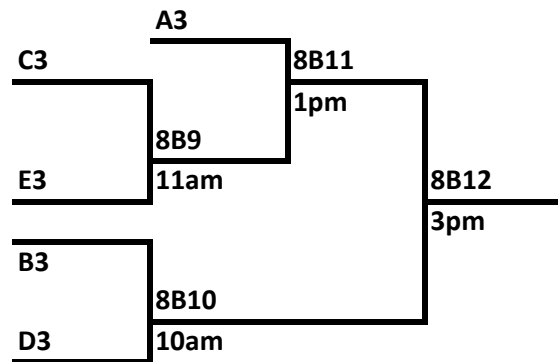

8th Grade Boys