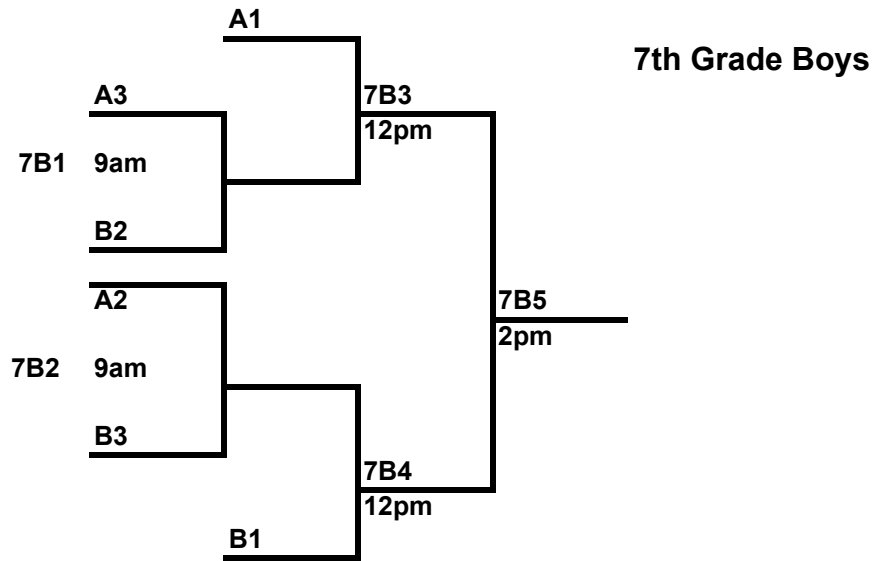

Golden High School Brackets