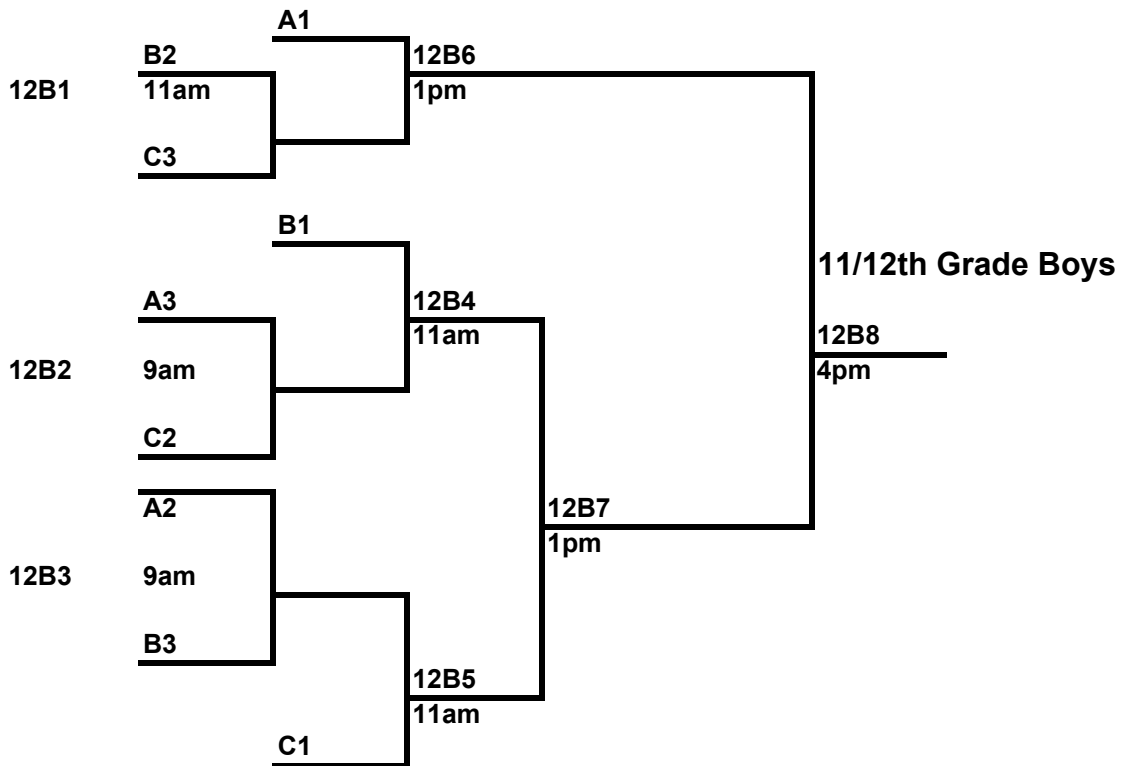

Green Mountain High School Brackets