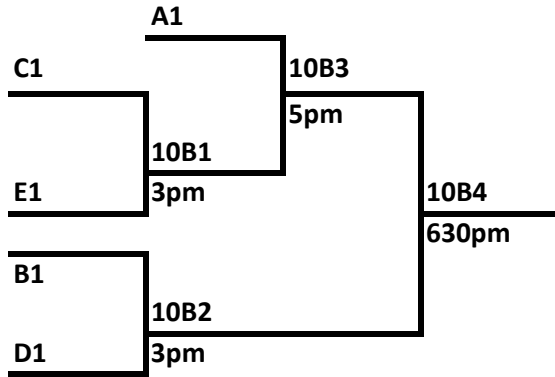

Golden Brackets

9/10th Boys