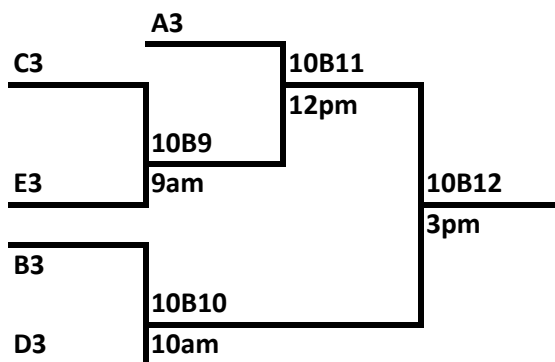

Golden Brackets

9/10th Boys