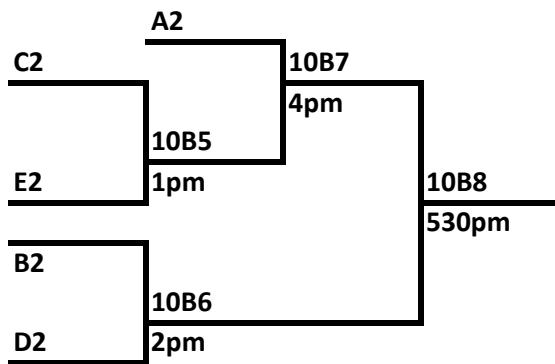

Golden Brackets

9/10th Boys