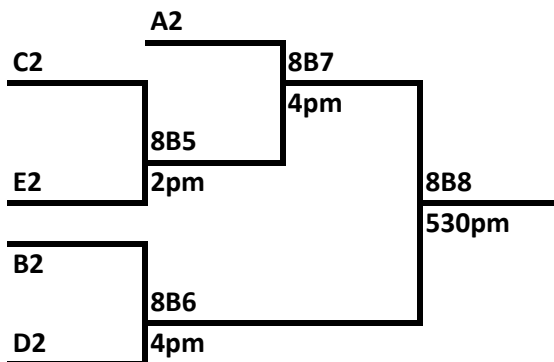

8th Grade Boys