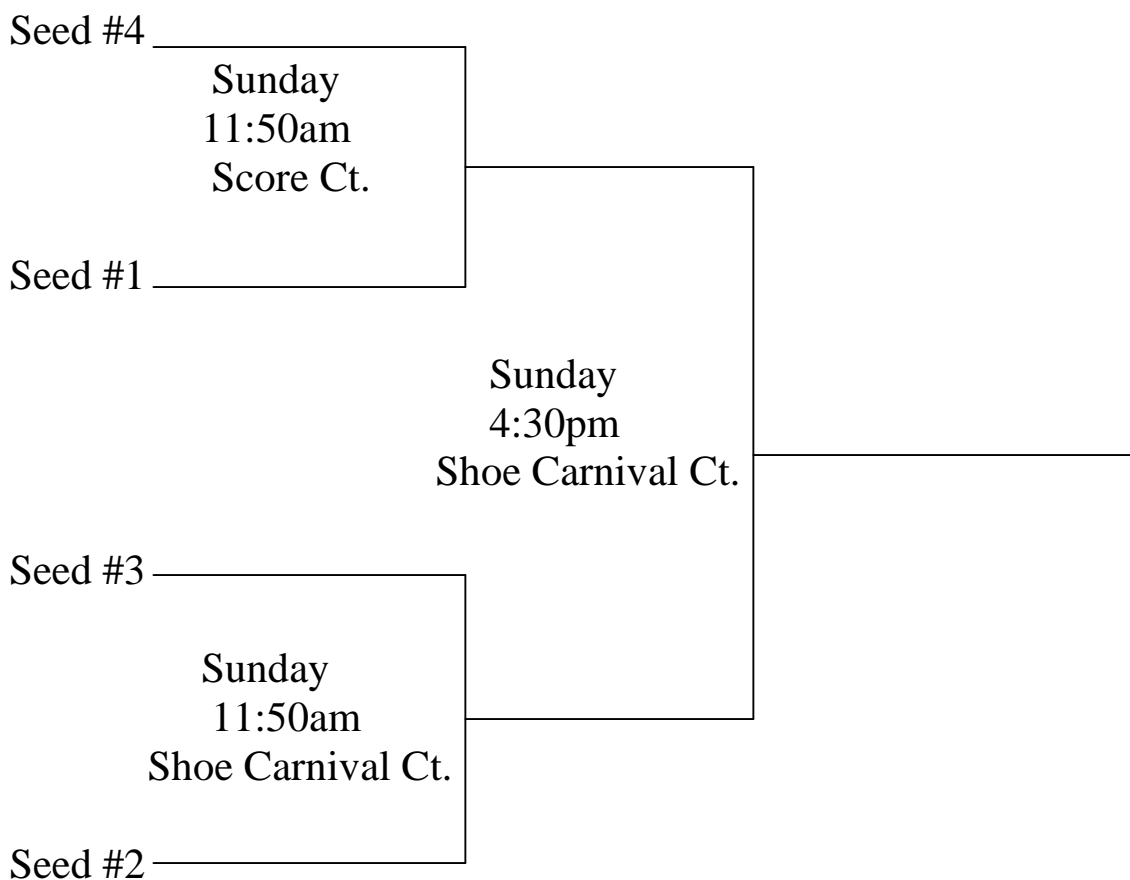

Boys High School Division

<i>Team Name</i>	<i>Wins</i>	<i>Loses</i>	<i>+/-</i>	<i>Seed</i>
E1. Indiana SWISH 10th	_____	_____	_____	_____
2. Indiana SWISH 11th	_____	_____	_____	_____
3. S. Indiana Kings	_____	_____	_____	_____
4. SLASHERS	_____	_____	_____	_____

Courts will open 30 minutes before the First Game