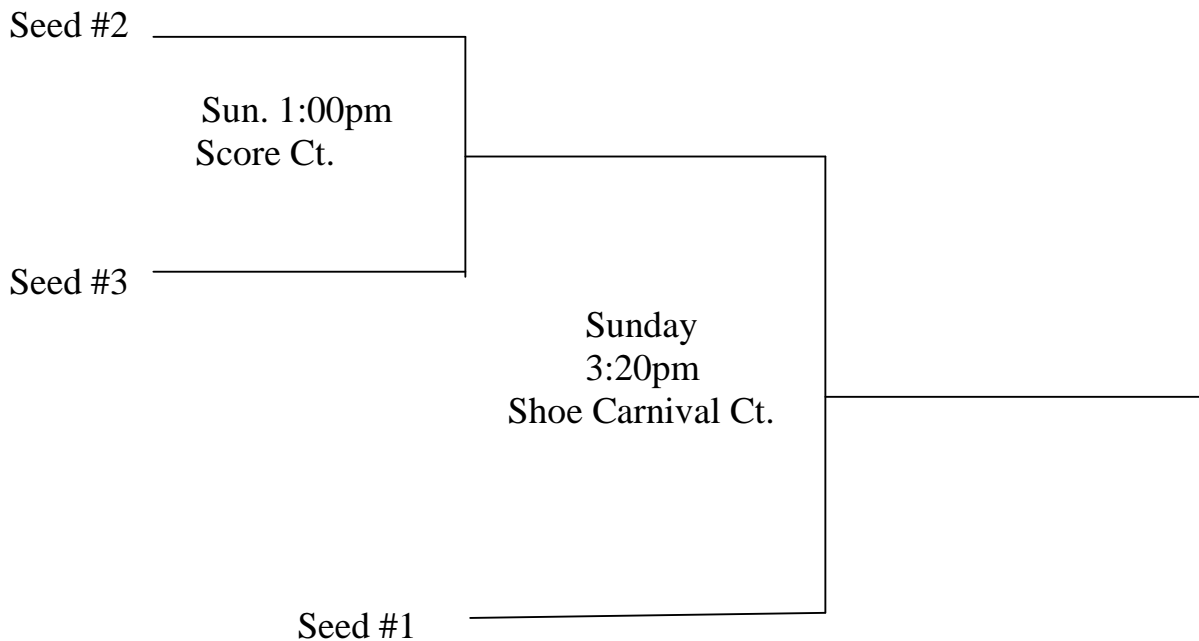

Girls High School Division

<i>Team Name</i>	<i>Wins</i>	<i>Loses</i>	<i>+/-</i>	<i>Seed</i>
D1. Indiana Elite u13	_____	_____	_____	_____
2. Indiana Elite u16	_____	_____	_____	_____
3. Kentucky Crush	_____	_____	_____	_____

* Have another team pending and will adjust if it happens