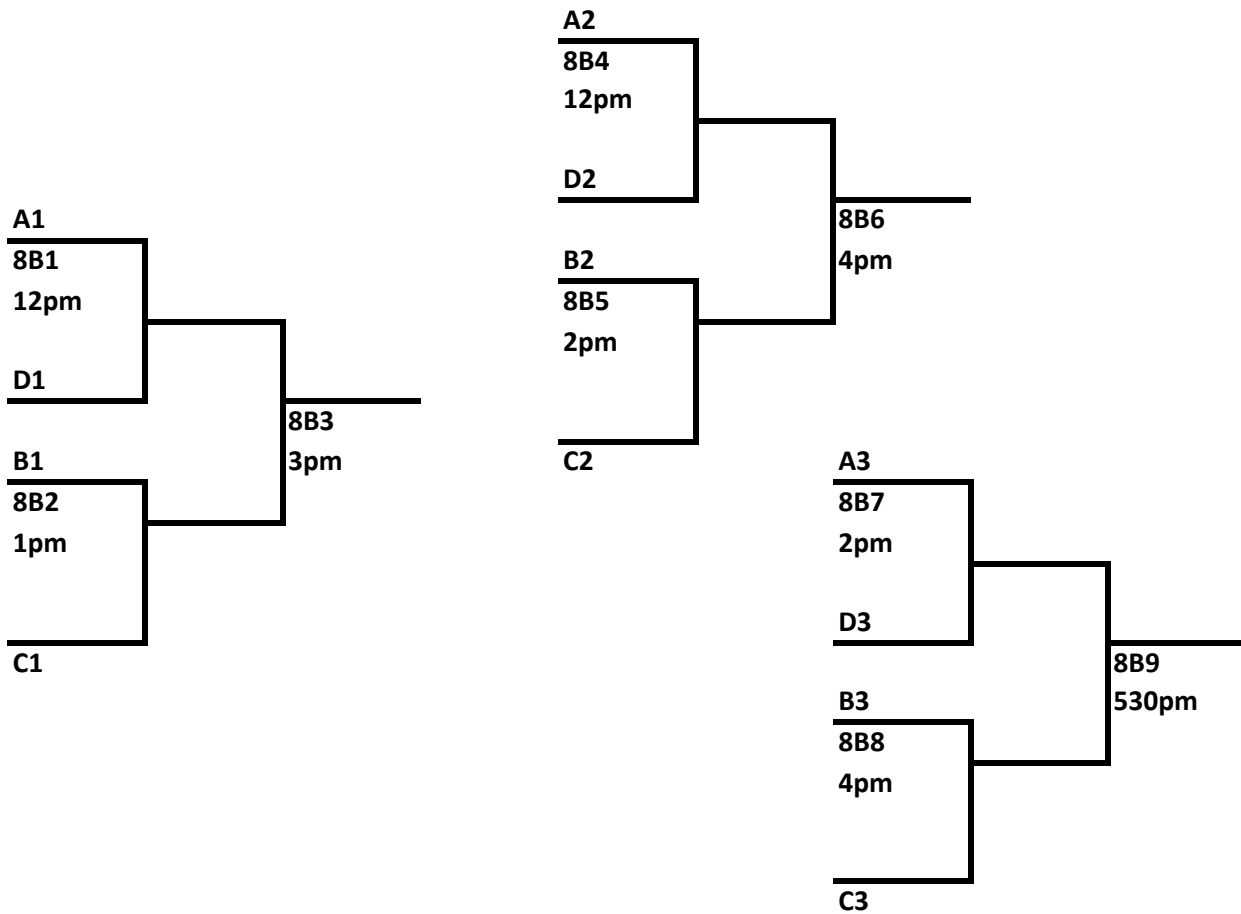

7/8th Grade Boys