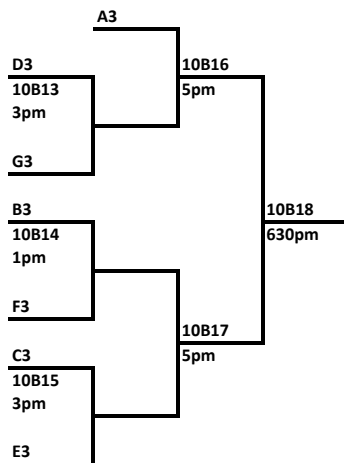

Golden High School

9/10th Grade Boys