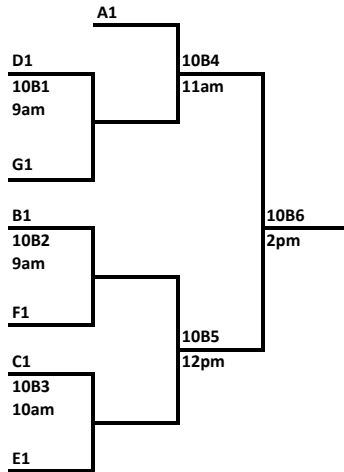

Golden High School

9/10th Grade Boys