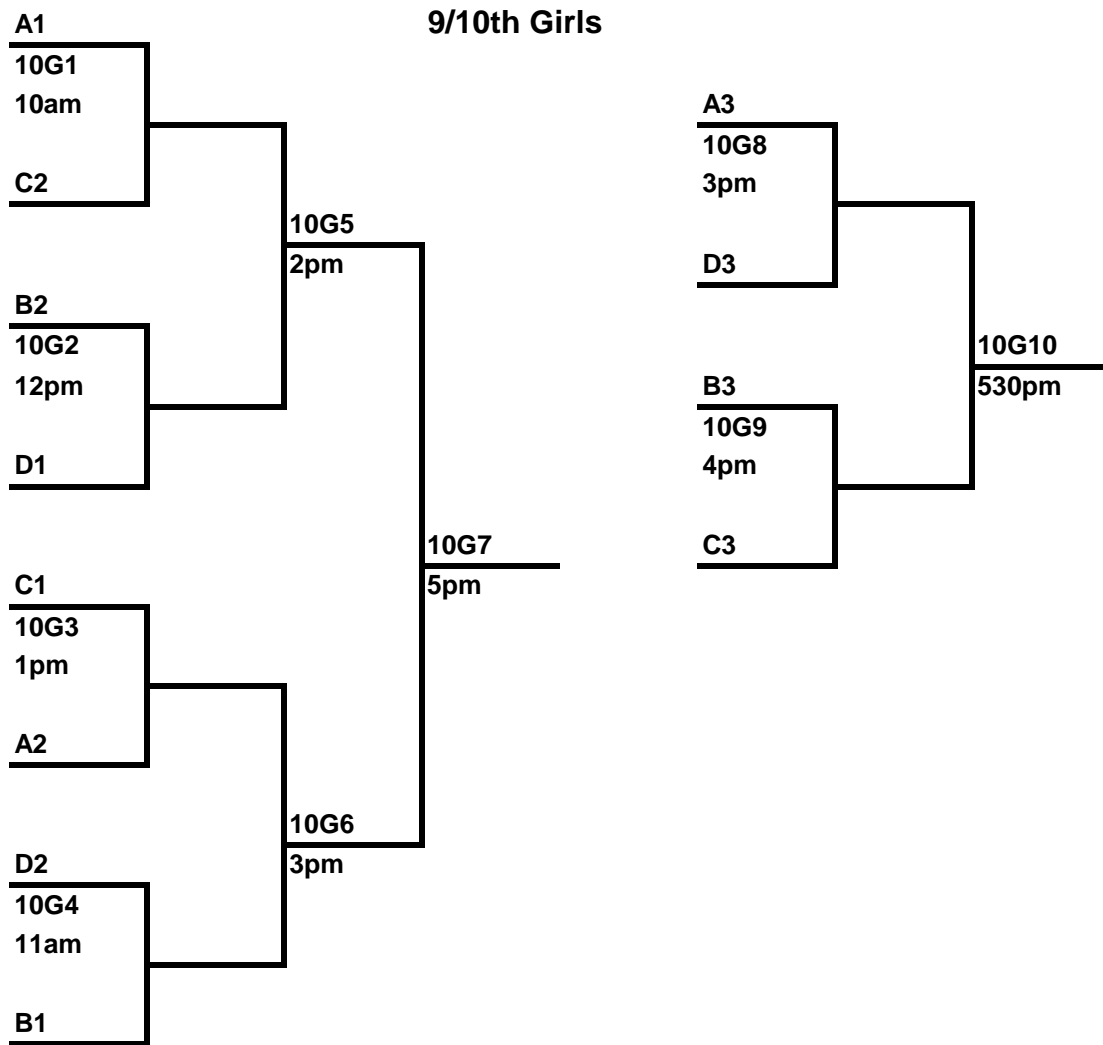

D'Evelyn Bracket