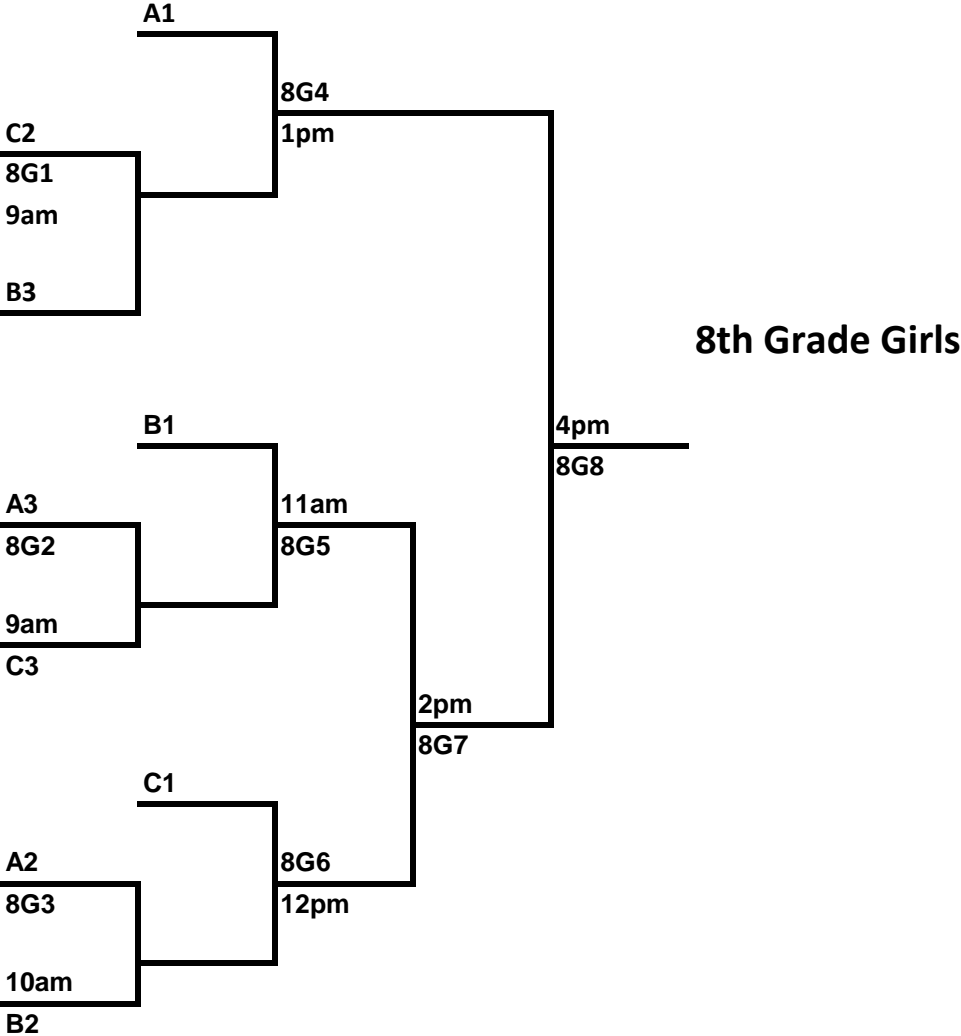

D'Evelyn Brackets