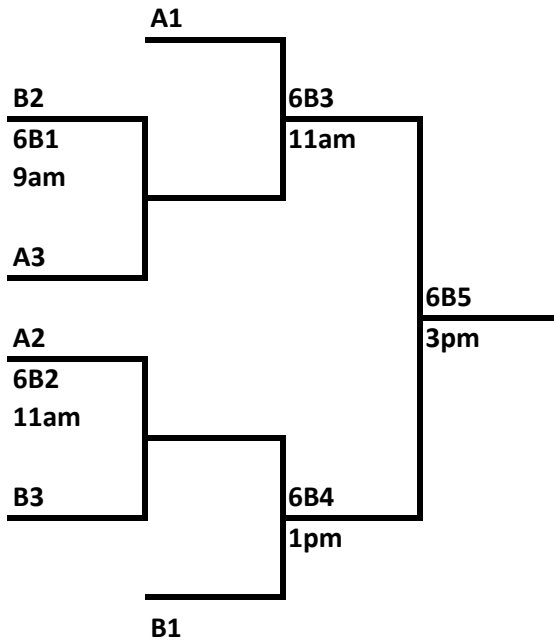

Wheat Ridge High School

6th Grade Boys