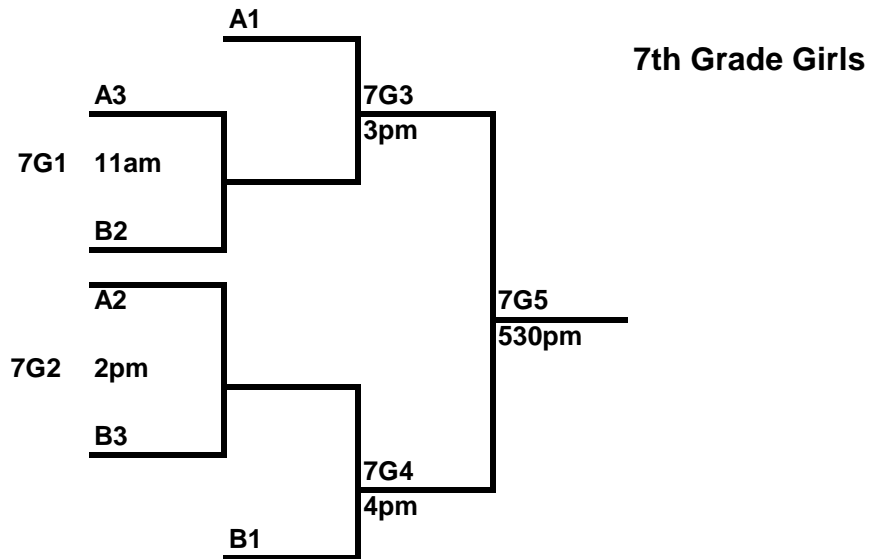

Tony Grampas Brackets