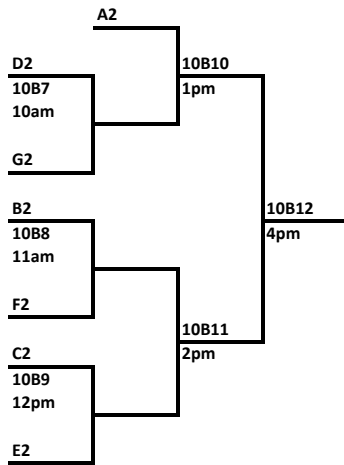

Golden High School

9/10th Grade Boys