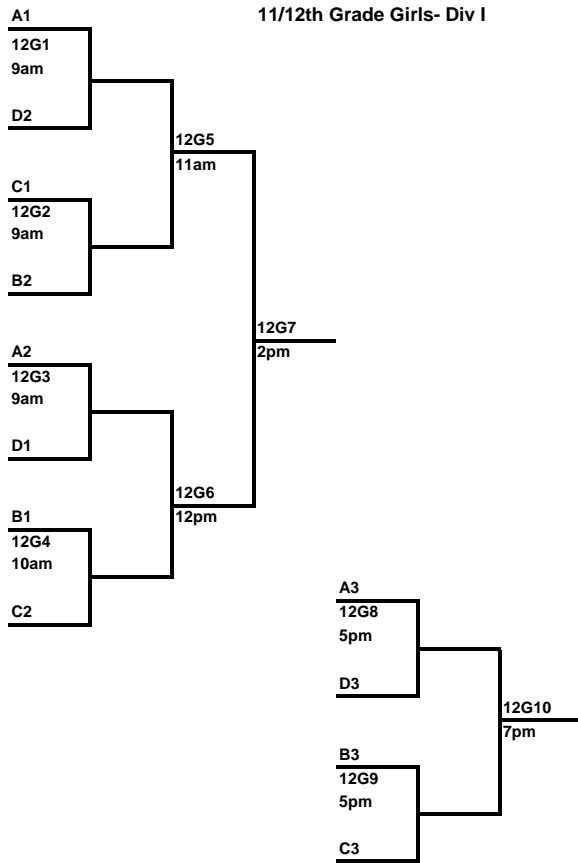

Green Mountain Bracket- Girls