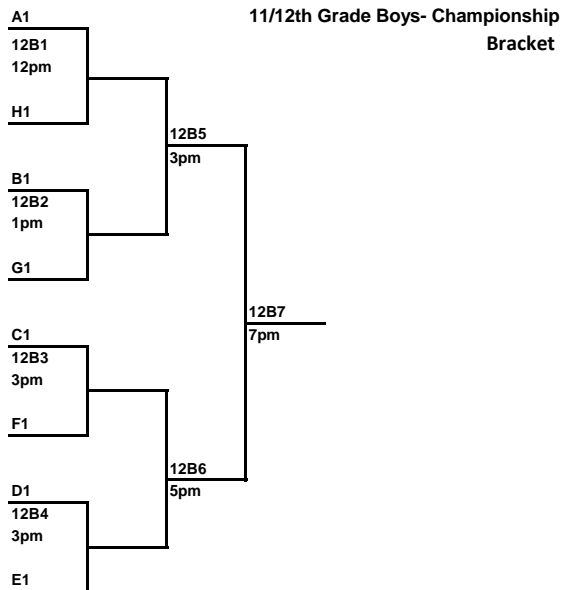

Green Mountain Bracket- Boys