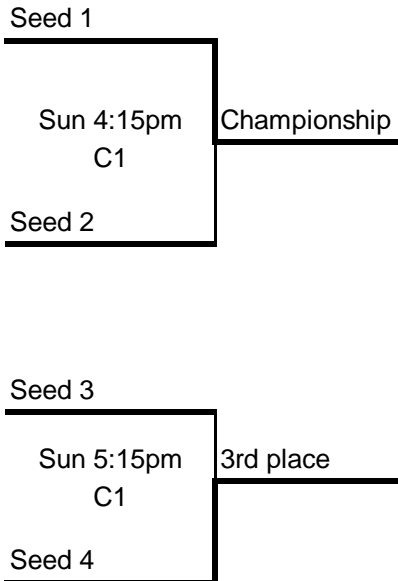

9/10th Boys

MAYB April 10-11, 2010

4/6/2010

Team #	Team Name	Teams Played		
1	AR Blazers			
2	Midwest Mission			
3	Fort Smith Revolution			
4	MO Cats			

Game #	Saturday	Home	Visitor	Court
1	4pm	1	2	3
2	4pm	3	4	6
3	6pm	1	3	3
4	7pm	2	4	3

Game #	Sunday	Home	Visitor	Court
5	12:15pm	1	4	1
6	2:15pm	2	3	1

BRACKET A