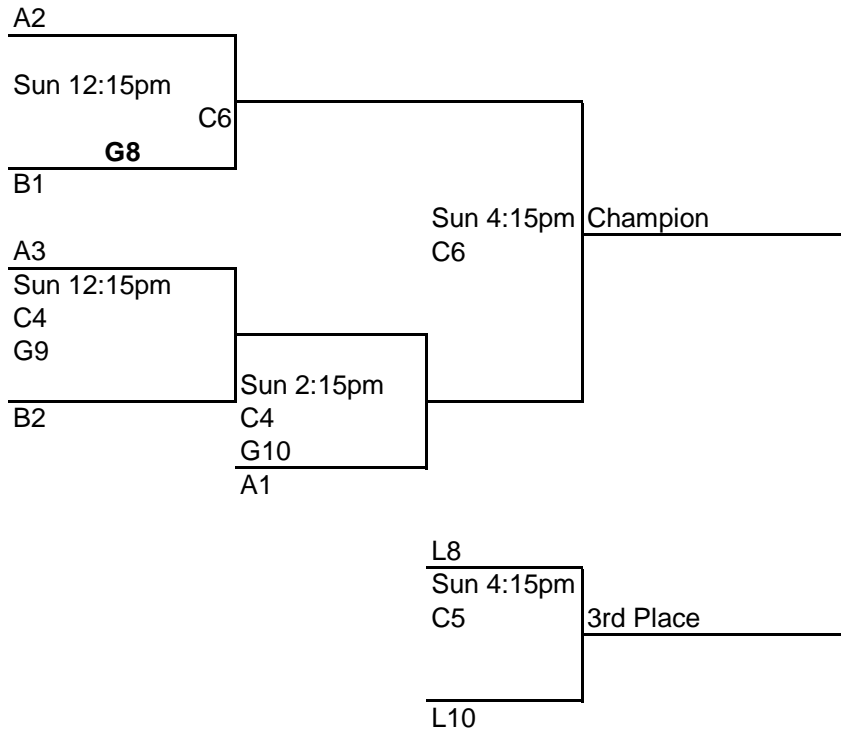

4/5th Girls

MAYB April 10-11, 2010

4/6/2010

Team #	Team Name	Teams Played		
A1	Ball Hogs			
A2	Ok Lady Indians			
A3	Sleepers			
B4	Harrison Lady Wildcats - Sat only			
B5	Banshees			
B6	Seneca Blue Ice			

Game #	Saturday	Home	Visitor	Court	
1	10am	1	2	2	
2	10am	4	5	3	
3	12pm	1	3	2	
4	12pm	4	6	3	
5	2pm	2	3	3	
7	3pm	1	4	5	Exhibition game
	5pm	5	6	6	

Game #	Sunday	Home	Visitor	Court

BRACKET PLAY