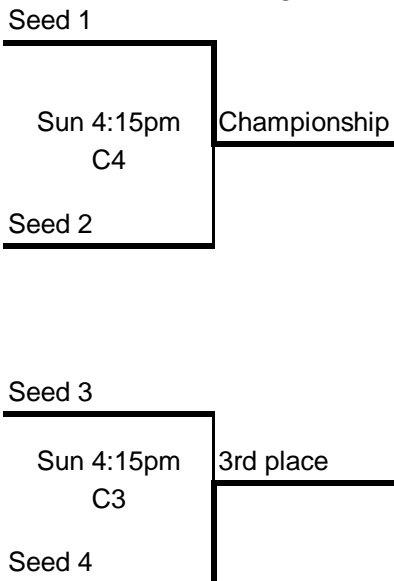

6/7th Girls

MAYB April 10-11, 2010

4/6/2010

Team #	Team Name	Teams Played		
1	Hoopers			
2	Eagles			
3	Missouri Swoosh			
4	Siloam Hot Shots			

Game #	Saturday	Home	Visitor	Court
1	11am	1	4	2
2	11am	2	3	6
3	1pm	1	3	2
4	1pm	2	4	6

Game #	Sunday	Home	Visitor	Court
5	1:15pm	3	4	6
6	1:15pm	1	2	5

BRACKET A