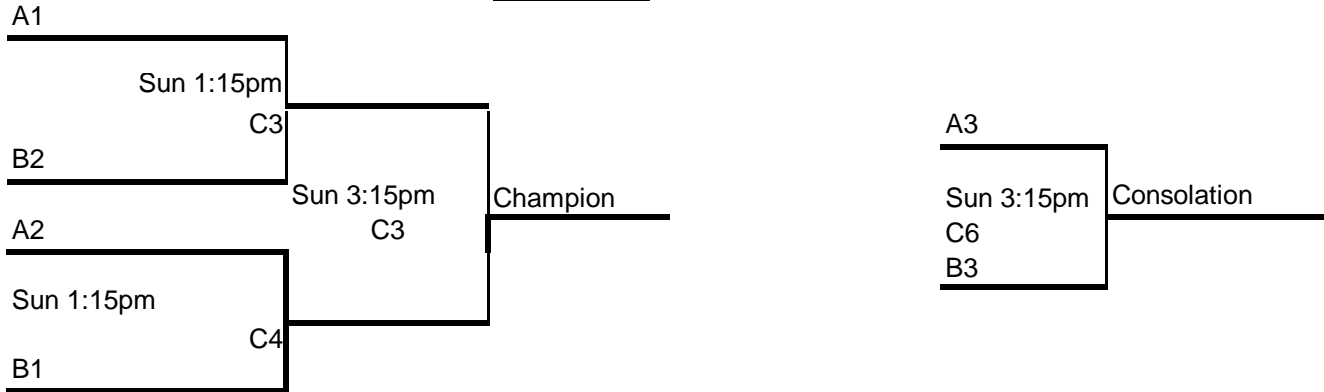

BRACKET A

9/10th Boys

MAYB April 10-11, 2010

4/6/2010

| Team # | Team Name | Teams Played | | |
|--------|-----------------------|--------------|--|--|
| 1 | AR Blazers | | | |
| 2 | Midwest Mission | | | |
| 3 | Fort Smith Revolution | | | |
| 4 | MO Cats | | | |