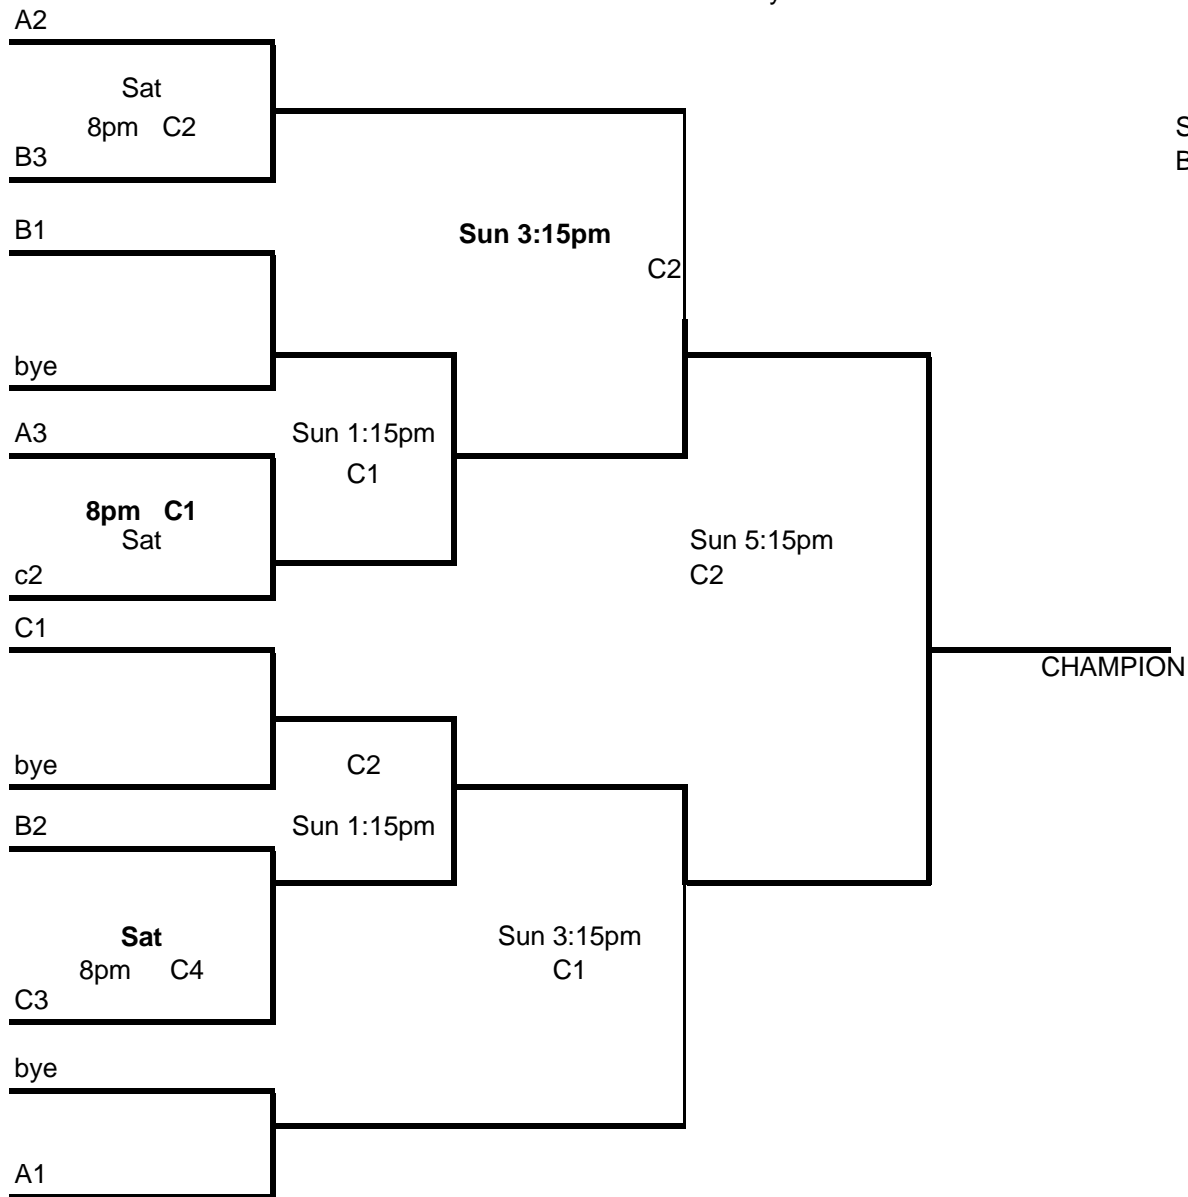

*Pool Play will determine seed

SINGLE ELIMINATION
BRACKET

CHAMPION

High School Girls

MAYB April 10-11, 2010

4/6/2010

Team #		Team Name		Teams Played	
1		Missouri Lady Dawgs			
2		North AR Fever			
3		Wonderview Daredevils			
4		Blue Bombers			

Game #	Saturday	Home	Visitor	Court
1	3pm	1	2	1
2	3pm	3	4	2
3	5pm	1	3	1
4	5pm	2	4	2
5	7pm	1	4	1
6	7pm	2	3	2

BRACKET A