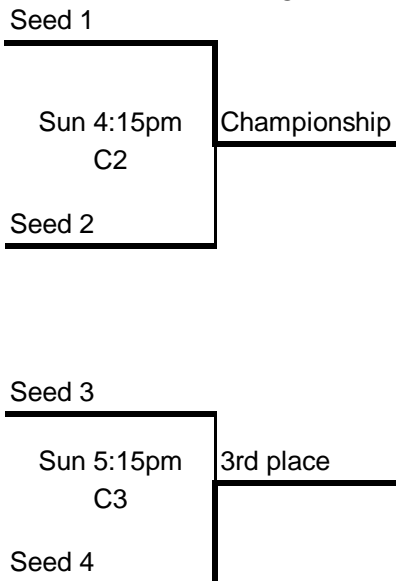

9/10th Girls

MAYB April 10-11, 2010

4/6/2010

Team #	Team Name	Teams Played		
1	AR Go			
2	AR Lady Titans			
3	AR Blue Bombers			
4	AO2-OK			

Game #	Saturday	Home	Visitor	Court
1	3pm	1	2	4
2	5pm	3	2	3
3	5pm	1	4	4
4	7pm	3	4	4

Game #	Sunday	Home	Visitor	Court
5	12:15pm	1	3	2
6	12:15pm	2	4	3

BRACKET A