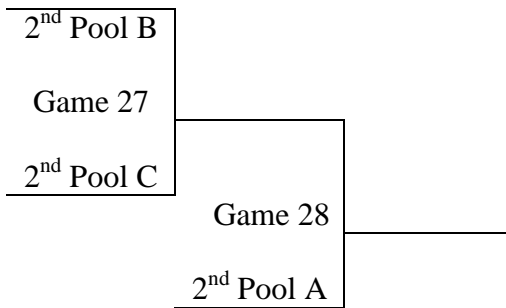

Georgetown April 10-11th, 2010

8th Grade Boys – Brackets Continued