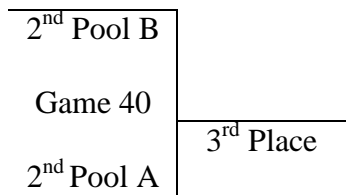

Georgetown April 10-11th, 2010

5th Grade Boys

Pool A

			(+/-15)	(+/-15)	
	W	L	1	2	Rank
98. Fury					
99. Lake Travis Storm					
100. Celtics					

Game Scores +/-
98 ___ v 99 ___
98 ___ v 100 ___
99 ___ v 100 ___

Pool B

			(+/-15)	(+/-15)	
	W	L	1	2	Rank
101. Georgetown Dribblers					
102. Copperas Cove Starzz					
103. Metro Mustangs					

Game Scores +/-
101 ___ v 102 ___
101 ___ v 103 ___
102 ___ v 103 ___