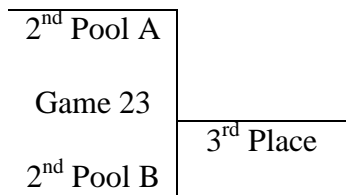

Georgetown April 10-11th, 2010

7th Grade Boys

Pool A

	W	L	(+/-15) 1	(+/-15) 2	Rank
66. Fury					
67. Taylor Ducks					
68. Elgin Ballers					

Game Scores +/-
66 ___ v 67 ___ _____
66 ___ v 68 ___ _____
67 ___ v 68 ___ _____

Pool B

	W	L	(+/-15) 1	(+/-15) 2	Rank
69. Westlake Hoops					
70. Copperas Cove Crusaders					
71. 360 Elite Eagles					

Game Scores +/-
69 ___ v 70 ___ _____
69 ___ v 71 ___ _____
70 ___ v 71 ___ _____