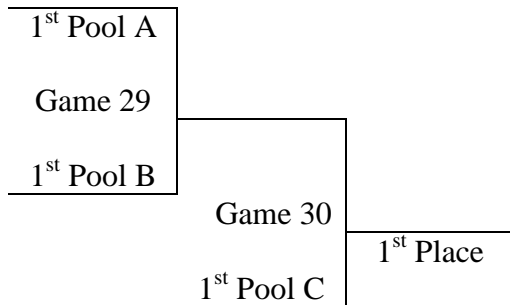

Georgetown April 10-11th, 2010

8th Grade Boys

Pool A

	W	L	(+/-15) 1	(+/-15) 2	Rank
72. TX Starzz					
73. Austin Heat					
74. Push the Rock					

Game Scores +/-
72 ___ v 73 ___ _____
72 ___ v 74 ___ _____
73 ___ v 74 ___ _____

Pool B

	W	L	(+/-15) 1	(+/-15) 2	Rank
75. Copperas Cove Crusaders					
76. Jammers					
77. Rock Select					

Game Scores +/-
75 ___ v 76 ___ _____
75 ___ v 77 ___ _____
76 ___ v 77 ___ _____

Pool C

	W	L	(+/-15) 1	(+/-15) 2	Rank
78. 360 Elite Eagles					
79. Fury					
80. LaGrange Knights					

Game Scores +/-
78 ___ v 79 ___ _____
78 ___ v 80 ___ _____
79 ___ v 80 ___ _____