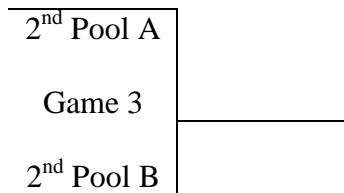

Georgetown April 10-11th, 2010

6th Grade Girls – Bracket Play