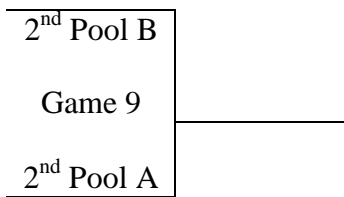

Georgetown April 10-11th, 2010

7th Grade Girls – Bracket Play Continued