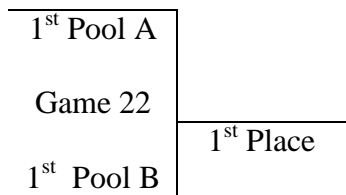

Georgetown April 10-11th, 2010

7th Grade Boys

Pool A

	W	L	(+/-15) 1	(+/-15) 2	Rank
66. Fury					
67. Taylor Ducks					
68. Elgin Ballers					

Game Scores +/-
66 ___ v 67 ___ _____
66 ___ v 68 ___ _____
67 ___ v 68 ___ _____

Pool B

	W	L	(+/-15) 1	(+/-15) 2	Rank
69. Westlake Hoops					
70. Copperas Cove Crusaders					
71. 360 Elite Eagles					

Game Scores +/-
69 ___ v 70 ___ _____
69 ___ v 71 ___ _____
70 ___ v 71 ___ _____