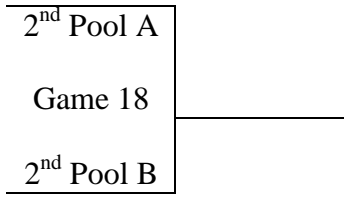

Georgetown April 10-11th, 2010

6th Grade Boys – Bracket Play Continued