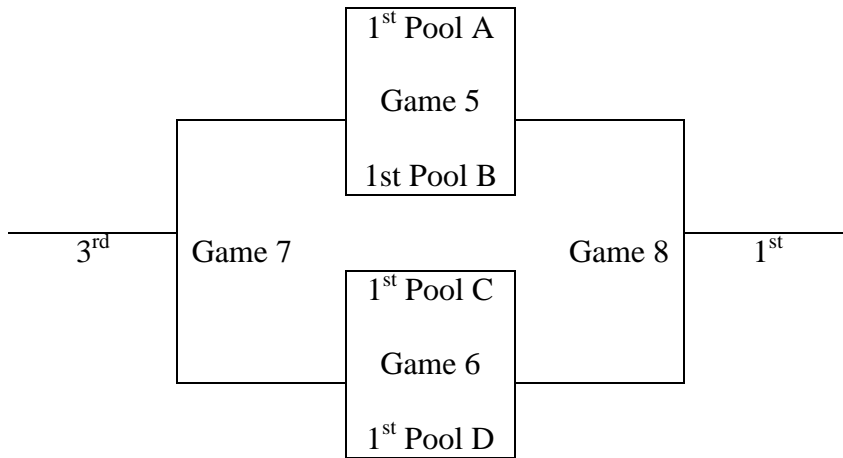

Georgetown April 10-11th, 2010

6th Grade Girls – Bracket Play