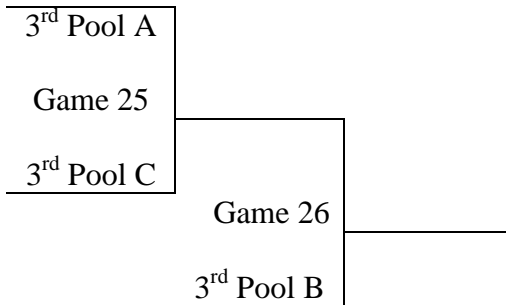

Georgetown April 10-11th, 2010

8th Grade Boys – Brackets Continued