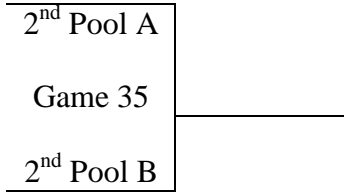

Georgetown April 10-11th, 2010

11/12th Grade Boys – Brackets Continued

Georgetown MAYB April 10-11, 2010 – SATURDAY SCHEDULE – Revised 4/4/10

Time	HS1	HS2	F1	F2	B1	B2	9th	Tip
9:00	94-96	88-89	62-65	63-64	30-32	24-25	36-39	11-12
10:00	44-45	47-48	58-59	60-61	27-28	73-74	40-41	14-15
11:00	84-85	95-97	55-56	10-6	79-80	75-76	33-34	17-18
12:00	92-93	86-87	7-9	64-65	66-68	29-31	37-38	20-21
1:00	81-82	88-90	98-99	58-60	69-70	23-106	42-43	12-13
2:00	96-97	48-49	101-103	55-57	26-27	78-80	35-105	15-16
3:00	44-46	83-104	1-3	9-10	72-73	75-77	36-37	18-19
4:00	92-91	94-95	2-4	6-8	30-31	29-32	40-42	21-22
5:00	81-104	82-83	98-100	59-61	66-67	70-71	38-39	11-13
6:00	84-87	45-46	102-101	56-57	23-24	25-106	41-43	14-16
7:00	47-49	89-90	62-63	3-5	78-79	76-77	33-35	17-19
8:00	91-93	85-86	7-8	1-4	72-74	34-105	99-100	102-103

1st team listed or on upper bracket wears white and is home team.

HS1 – Georgetown High School Main Gym

HS2 – Georgetown High School Auxiliary Gym

F1 – Forbes Main Gym

F2 – Forbes Auxiliary Gym

B1 – Benold Main Gym

B2 – Benold Auxiliary Gym

9th – Georgetown 9th Grade Campus

Tip – Tippit Middle School Main Gym