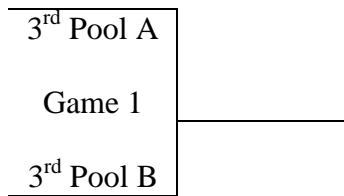

Georgetown April 10-11th, 2010

6th Grade Girls – Bracket Play