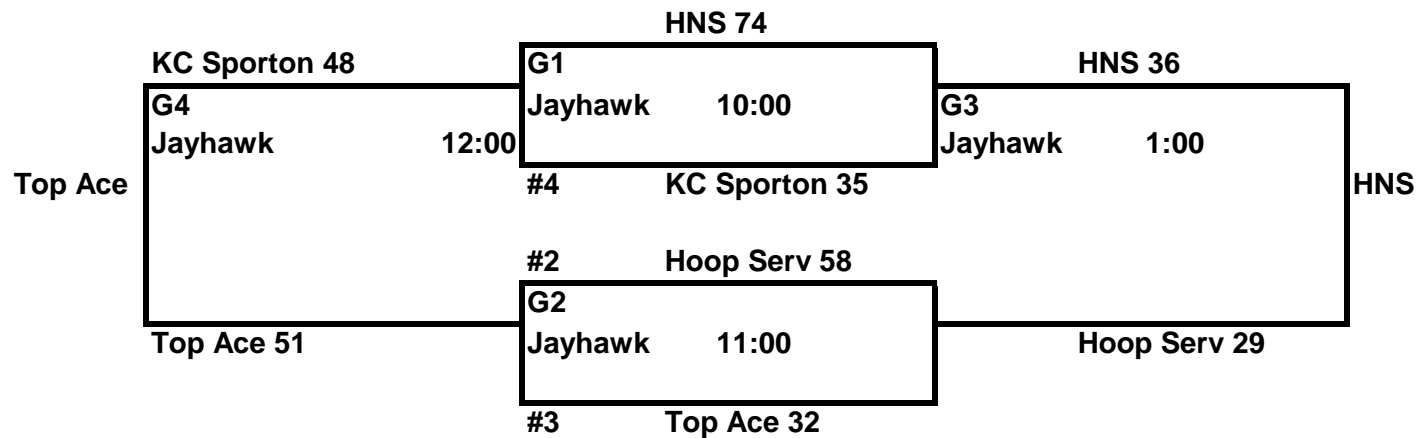

Sun	TEAMS	COURT	Scores	
10:00	5 vs 1	Shocker	39	36
11:00	3 vs 1	Shocker	25	26
12:00	2 vs 5	Shocker	43	24
1:00	4 vs 5	Shocker	58	29
2:00	3 vs 2	Shocker	31	41

**2010 SPORTZONE MAYB TOURNAMENT  
3909 SW BURLINGAME RD. TOPEKA,KS.66609  
7th- 8th Grade BOYS**

\* Adults: \$4 daily / Students (Grades K-12): \$3 daily

**POOL A**

- 1 HNS Mix
- 2 KC Spartans
- 3 Hoop Service Blk
- 4 Top. Ace

**WINS    LOSS    POINT DIF**

3		
	3	
2	1	
1	2	

Home Team listed first

**SATURDAY**

SAT	TEAMS	COURT	Scores	
9:00	1 vs 2	Jayhawk	49	36
10:00	3 vs 4	Jayhawk	47	22
11:00	1 vs 4	Jayhawk	69	17
12:00	2 vs 3	Jayhawk	0	7
1:00	3 vs 1	Jayhawk	44	48
2:00	4 vs 2	Jayhawk	7	0

**SUNDAY**

**2010 SPORTZONE MAYB TOURNAMENT  
3909 SW BURLINGAME RD. TOPEKA,KS.66609**