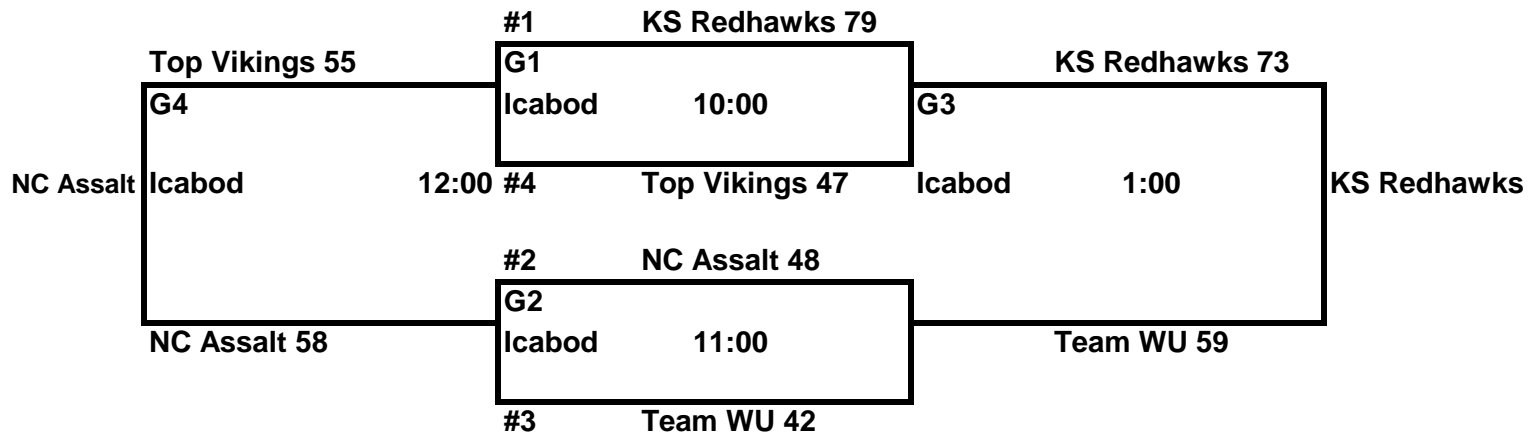

**2010 SPORTZONE MAYB TOURNAMENT
3909 SW BURLINGAME RD. TOPEKA,KS.66609**

11-12 BOYS

* Adults: $4 daily / Students (Grades K-12): $3 daily

POOL A

- 1 KS Redhawks
- 2 Top. Vikings
- 3 Team Wyandotte
- 4 NC Assault

WINS	LOSS	POINT DIF
3		
	3	
1	2	
2	2	

Home Team listed first
SATURDAY

SAT	TEAMS	COURT	Scores	
9:00	1 vs 2	Shocker	44	77
10:00	3 vs 4	Shocker	53	60
1:00	1 vs 4	Icabod	76	37
1:00	2 vs 3	Shocker	62	64
4:00	3 vs 1	Icabod	51	61
5:00	4 vs 2	Icabod	54	42

SUNDAY