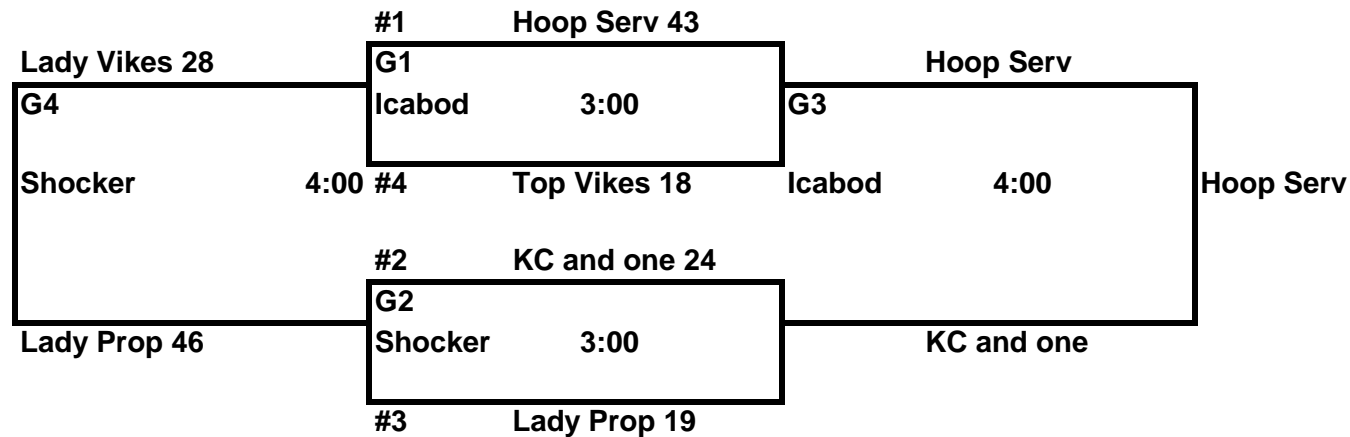

**2010 SPORTZONE MAYB TOURNAMENT
3909 SW BURLINGAME RD. TOPEKA,KS.66609**

8th Grade Girls

* Adults: $4 daily / Students (Grades K-12): $3 daily

POOL A

- 1 Hoop Service Red
- 2 Top. Lady Vikes
- 3 KC And One
- 4 Lady Prospects

WINS	LOSS	POINT DIF
3		
	3	
2	1	
1	2	

Home Team listed first
SATURDAY

SAT	TEAMS	COURT	Scores	
9:00	3 vs 4	Icabod	34	17
10:00	1 vs 2	Icabod	39	12
11:00	2 vs 3	Icabod	28	41
12:00	1 vs 4	Icabod	32	15
2:00	3 vs 1	Icabod	29	42
3:00	4 vs 2	Icabod	40	26

SUNDAY