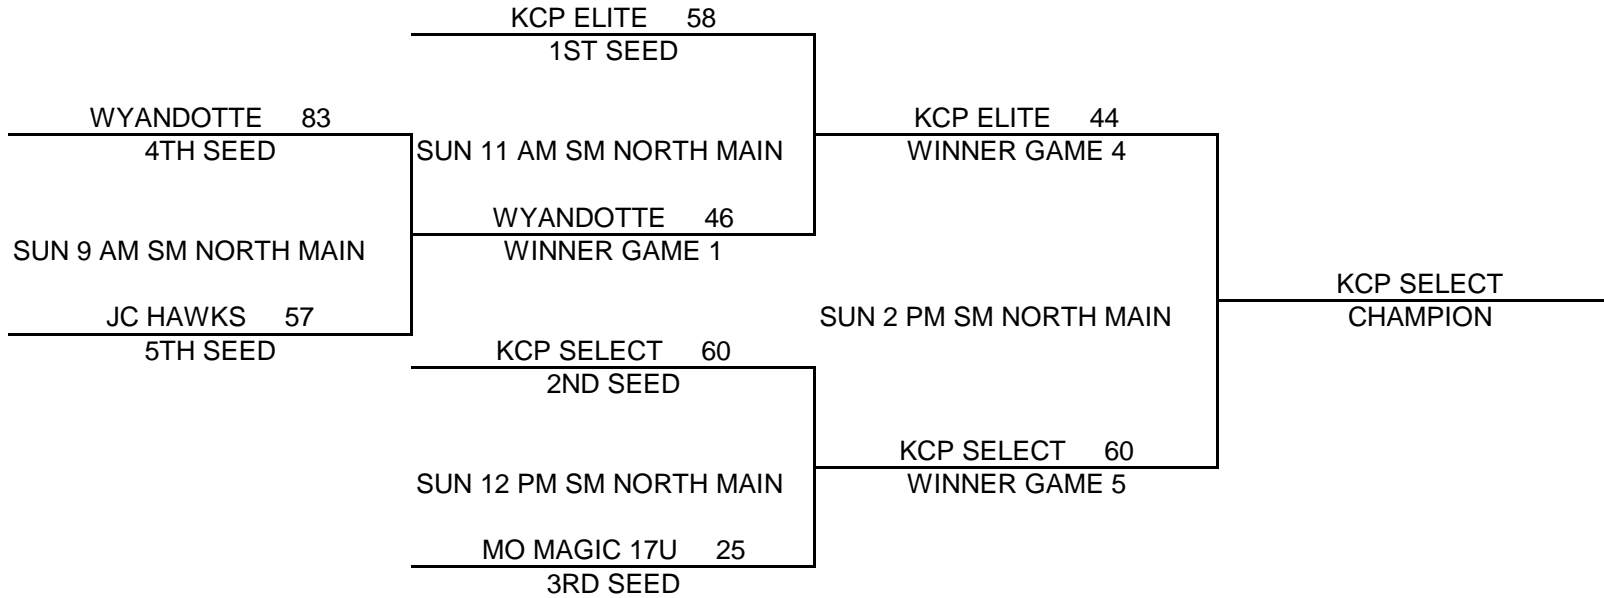

KC PREMIERE MAYB TOURNAMENT

11TH/12TH GRADE BOYS DIVISION

BRACKET A