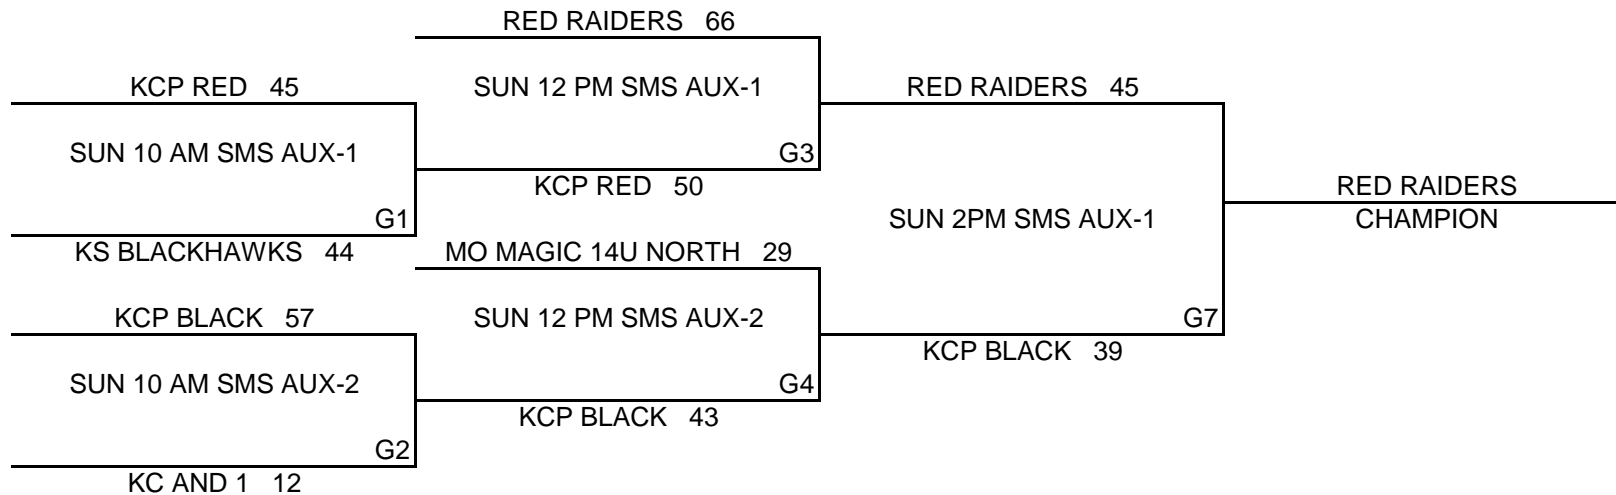

K C PREMIERE / MAYB BASKETBALL TOURNAMENT

8TH GRADE BOYS DIVISION

POOL A

- (1) KS BLACKHAWKS
- (2) KC PREMIERE BLACK
- (3) RED RAIDERS

<u>W</u>	<u>L</u>
|||	|||
|||	I
|||	

POOL B

- (1) KC AND 1
- (2) KC PREMIERE RED
- (3) MO MAGIC 14U NORTH

<u>W</u>	<u>L</u>
||	|||
||	||
||	I

POOL PLAY SCHEDULE

1A	VS	2A	SAT	10:00 AM	SMNW AUX-1	18-64
1B	VS	2B	SAT	10:00 AM	SMNW AUX-2	24-30
1A	VS	3A	SAT	2:00 PM	SMNW AUX-1	23-72
1B	VS	3B	SAT	2:00 PM	SMNW AUX-2	51-58
2A	VS	3A	SAT	4:00 PM	SMNW AUX-1	42-44
2B	VS	3B	SAT	4:00 PM	SMNW AUX-2	40-44

CHAMPIONSHIP ROUND