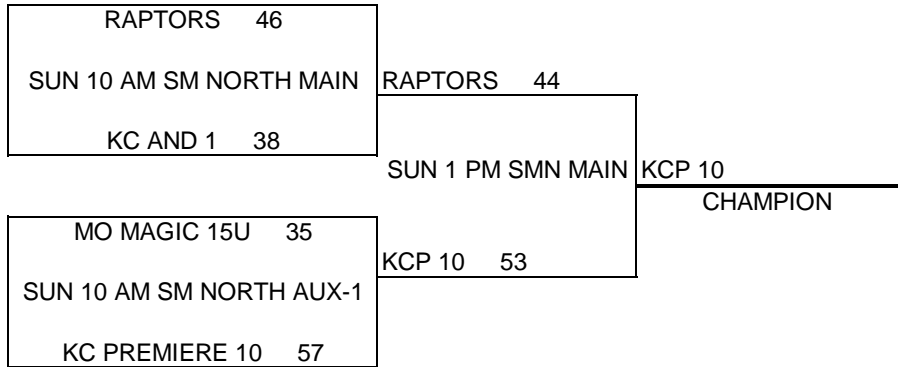

POOL D

W L

- (1) JEFF COUNTY
- (2) KCP JV
- (3) KC AND 1

	II
I	I
II	

POOL PLAY SCHEDULE

A(1)	VS	A(2)	SAT	3:00 PM	SMN MAIN	SCORE
B(1)	VS	B(2)	SAT	3:00 PM	SMN AUX-1	SCORE
C(1)	VS	C(2)	SAT	4:00 PM	SMN AUX-2	SCORE
D(1)	VS	D(2)	SAT	4:00 PM	SMN MAIN	SCORE
A(1)	VS	A(3)	SAT	5:00 PM	SMN AUX-1	SCORE
B(1)	VS	B(3)	SAT	5:00 PM	SMN AUX-2	SCORE
C(1)	VS	C(3)	SAT	6:00 PM	SMN AUX-1	SCORE
D(1)	VS	D(3)	SAT	6:00 PM	SMN AUX-2	SCORE
A(2)	VS	A(3)	SAT	7:00 PM	SMN AUX-2	SCORE
B(2)	VS	B(3)	SAT	8:00 PM	SMN MAIN	SCORE
C(2)	VS	C(3)	SAT	8:00 PM	SMN AUX-1	SCORE
D(2)	VS	D(3)	SAT	8:00 PM	SMN AUX-2	SCORE

31	64
53	56
18	58
40	53
26	70
50	29
39	59
33	43
35	61
59	40
57	55
52	55

TEAMS WILL BE SEEDED ACCORDING TO RECORD, THEN POINT SPREAD AND THEN DEFENSIVE POINTS ALLOWED

*ALL TEAMS MUST HAVE REP PRESENT AFTER LAST POOL PLAY GAME FOR SEEDING, SORRY NO PHONE CALLS

KC Premiere/MAYB TOURNAMENT

9TH/10TH GRADE BOYS DIVISION

A - BRACKET

B - BRACKET

C - BRACKET

KC PREMIERE/MAYB TOURNAMENT

11TH/12TH GRADE BOYS DIVISION

<u>POOL A</u>	<u>W</u> <u>L</u>	<u>POOL B</u>	<u>W</u> <u>L</u>	<u>POOL C</u>	<u>W</u> <u>L</u>
(1) WYANDOTTE	I I	(1) KC ELITE	II	(1) KC KNIGHTS	I I
(2) KCP SELECT	II	(2) JC HAWKS	I I	(2) HOLDEN EAGLES	II
(3) KC LIGHTNING	II	(3) MO MAGIC 17U	II	(3) KCP ELITE	II

POOL PLAY SCHEDULE

A(1)	VS	A(2)	49-52	FRI	8:00 PM	SMN MAIN
B(1)	VS	B(2)	56-65	SAT	4:00 PM	SMN AUX-1
C(1)	VS	C(2)	54-34	SAT	5:00 PM	SMN MAIN
A(1)	VS	A(3)	72-59	SAT	6:00 PM	SMN MAIN
B(1)	VS	B(3)	41-47	SAT	7:00 PM	SMN MAIN
C(1)	VS	C(3)	38-56	SAT	7:00 PM	SMN AUX-1
A(2)	VS	A(3)	73-25	SAT	9:00 PM	SMN MAIN
B(2)	VS	B(3)	50-58	SAT	9:00 PM	SMN AUX-1
C(2)	VS	C(3)	35-51	SAT	9:00 PM	SMN AUX-2