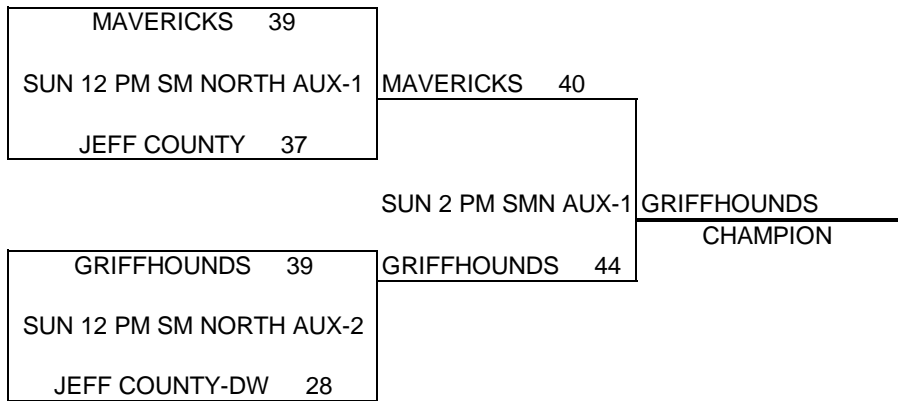

31	64
53	56
18	58
40	53
26	70
50	29
39	59
33	43
35	61
59	40
57	55
52	55

TEAMS WILL BE SEEDED ACCORDING TO RECORD, THEN POINT SPREAD AND THEN DEFENSIVE POINTS ALLOWED

*ALL TEAMS MUST HAVE REP PRESENT AFTER LAST POOL PLAY GAME FOR SEEDING, SORRY NO PHONE CALLS

KC Premiere/MAYB TOURNAMENT

9TH/10TH GRADE BOYS DIVISION

A - BRACKET

B - BRACKET

C - BRACKET

KC PREMIERE/MAYB TOURNAMENT

11TH/12TH GRADE BOYS DIVISION

<u>POOL A</u>	<u>W</u> <u>L</u>	<u>POOL B</u>	<u>W</u> <u>L</u>	<u>POOL C</u>	<u>W</u> <u>L</u>
(1) WYANDOTTE	I I	(1) KC ELITE	II	(1) KC KNIGHTS	I I
(2) KCP SELECT	II	(2) JC HAWKS	I I	(2) HOLDEN EAGLES	II
(3) KC LIGHTNING	II	(3) MO MAGIC 17U	II	(3) KCP ELITE	II

POOL PLAY SCHEDULE

A(1)	VS	A(2)	49-52	FRI	8:00 PM	SMN MAIN
B(1)	VS	B(2)	56-65	SAT	4:00 PM	SMN AUX-1
C(1)	VS	C(2)	54-34	SAT	5:00 PM	SMN MAIN
A(1)	VS	A(3)	72-59	SAT	6:00 PM	SMN MAIN
B(1)	VS	B(3)	41-47	SAT	7:00 PM	SMN MAIN
C(1)	VS	C(3)	38-56	SAT	7:00 PM	SMN AUX-1
A(2)	VS	A(3)	73-25	SAT	9:00 PM	SMN MAIN
B(2)	VS	B(3)	50-58	SAT	9:00 PM	SMN AUX-1
C(2)	VS	C(3)	35-51	SAT	9:00 PM	SMN AUX-2