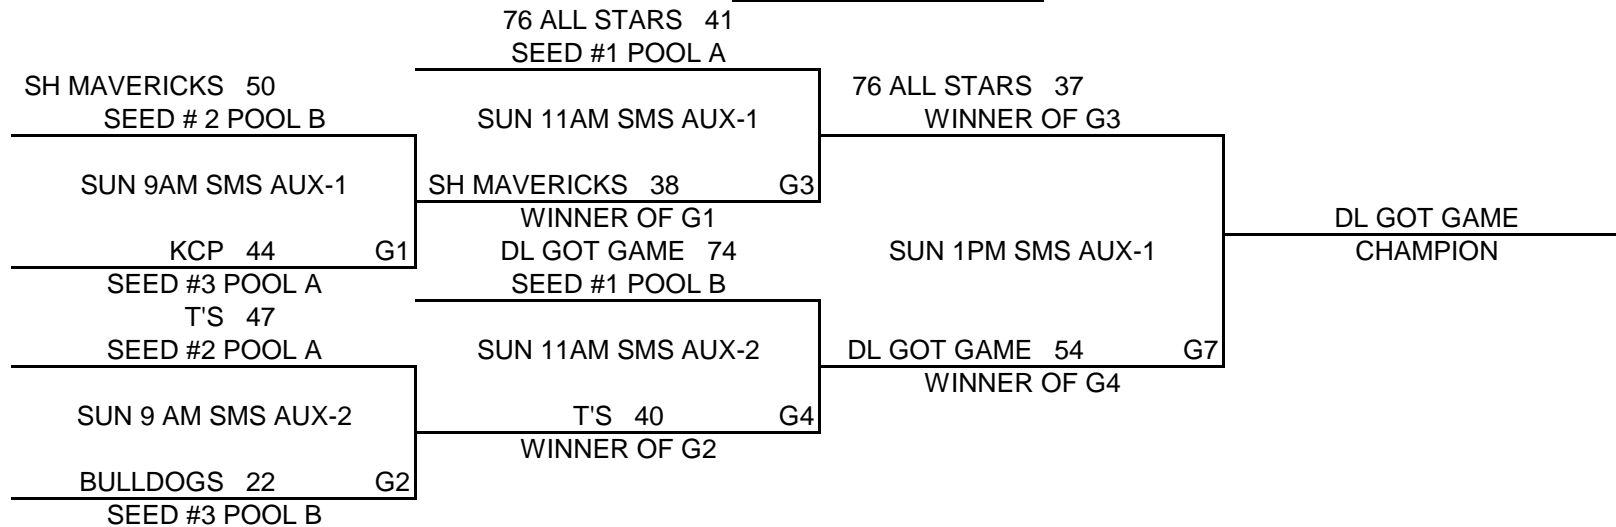

K C PREMIERE / MAYB BASKETBALL TOURNAMENT

6TH GRADE BOYS DIVISION

POOL A

- (1) 76 ALL STARS
- (2) KC PREMIERE
- (3) T'S

<u>W</u>	<u>L</u>
II	
	II
I	I

POOL B

- (1) DELLA LAMB GOT GAME
- (2) BLUE SPRINGS BULLDOGS
- (3) SPRING HILL MAVERICKS

<u>W</u>	<u>L</u>
II	
	II
I	I

POOL PLAY SCHEDULE

1A	VS	2A	SAT	9:00 AM	SMNW AUX-1	43-29
1B	VS	2B	SAT	9:00 AM	SMNW AUX-2	80-13
1A	VS	3A	SAT	11:00 AM	SMNW AUX-1	45-21
1B	VS	3B	SAT	11:00 AM	SMNW AUX-2	57-28
2A	VS	3A	SAT	1:00 PM	SMNW AUX-1	28-39
2B	VS	3B	SAT	1:00 PM	SMNW AUX-2	19-44

CHAMPIONSHIP ROUND

K C PREMIERE / MAYB BASKETBALL TOURNAMENT

8TH GRADE BOYS DIVISION

POOL A

- (1) KS BLACKHAWKS
- (2) KC PREMIERE BLACK
- (3) RED RAIDERS

<u>W</u>	<u>L</u>
	I

POOL B

- (1) KC AND 1
- (2) KC PREMIERE RED
- (3) MO MAGIC 14U NORTH

<u>W</u>	<u>L</u>
	I

POOL PLAY SCHEDULE

1A	VS	2A	SAT	10:00 AM	SMNW AUX-1	18-64
1B	VS	2B	SAT	10:00 AM	SMNW AUX-2	24-30
1A	VS	3A	SAT	2:00 PM	SMNW AUX-1	23-72
1B	VS	3B	SAT	2:00 PM	SMNW AUX-2	51-58
2A	VS	3A	SAT	4:00 PM	SMNW AUX-1	42-44
2B	VS	3B	SAT	4:00 PM	SMNW AUX-2	40-44