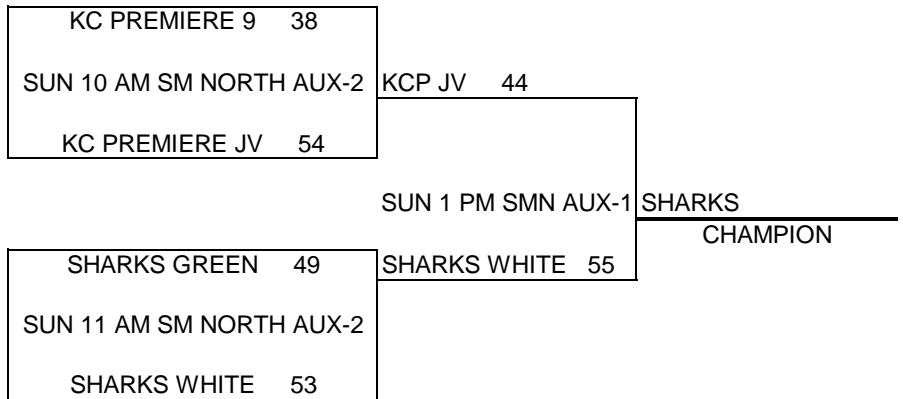

POOL B

W L

- (1) SHARKS-GREEN
- (2) MO MAGIC 15U
- (3) GRIFF HOUNDS

I	I
II	
	II

POOL C

W L

- (1) JEFF CO
- (2) KCP 10TH
- (3) SHARKS-WHITE

	II
II	
I	I

POOL D

W L

- (1) JEFF COUNTY
- (2) KCP JV
- (3) KC AND 1

	II
I	I
II	

POOL PLAY SCHEDULE

A(1)	VS	A(2)	SAT	3:00 PM	SMN MAIN	SCORE
B(1)	VS	B(2)	SAT	3:00 PM	SMN AUX-1	SCORE
C(1)	VS	C(2)	SAT	4:00 PM	SMN AUX-2	SCORE
D(1)	VS	D(2)	SAT	4:00 PM	SMN MAIN	SCORE
A(1)	VS	A(3)	SAT	5:00 PM	SMN AUX-1	SCORE
B(1)	VS	B(3)	SAT	5:00 PM	SMN AUX-2	SCORE
C(1)	VS	C(3)	SAT	6:00 PM	SMN AUX-1	SCORE
D(1)	VS	D(3)	SAT	6:00 PM	SMN AUX-2	SCORE
A(2)	VS	A(3)	SAT	7:00 PM	SMN AUX-2	SCORE
B(2)	VS	B(3)	SAT	8:00 PM	SMN MAIN	SCORE
C(2)	VS	C(3)	SAT	8:00 PM	SMN AUX-1	SCORE
D(2)	VS	D(3)	SAT	8:00 PM	SMN AUX-2	SCORE

31	64
53	56
18	58
40	53
26	70
50	29
39	59
33	43
35	61
59	40
57	55
52	55

TEAMS WILL BE SEEDED ACCORDING TO RECORD, THEN POINT SPREAD AND THEN DEFENSIVE POINTS ALLOWED

*ALL TEAMS MUST HAVE REP PRESENT AFTER LAST POOL PLAY GAME FOR SEEDING, SORRY NO PHONE CALLS

KC Premiere/MAYB TOURNAMENT

9TH/10TH GRADE BOYS DIVISION

A - BRACKET

B - BRACKET

C - BRACKET

KC PREMIERE/MAYB TOURNAMENT

11TH/12TH GRADE BOYS DIVISION

<u>POOL A</u>	<u>W</u> <u>L</u>	<u>POOL B</u>	<u>W</u> <u>L</u>	<u>POOL C</u>	<u>W</u> <u>L</u>
(1) WYANDOTTE	I I	(1) KC ELITE	II	(1) KC KNIGHTS	I I
(2) KCP SELECT	II	(2) JC HAWKS	I I	(2) HOLDEN EAGLES	II
(3) KC LIGHTNING	II	(3) MO MAGIC 17U	II	(3) KCP ELITE	II