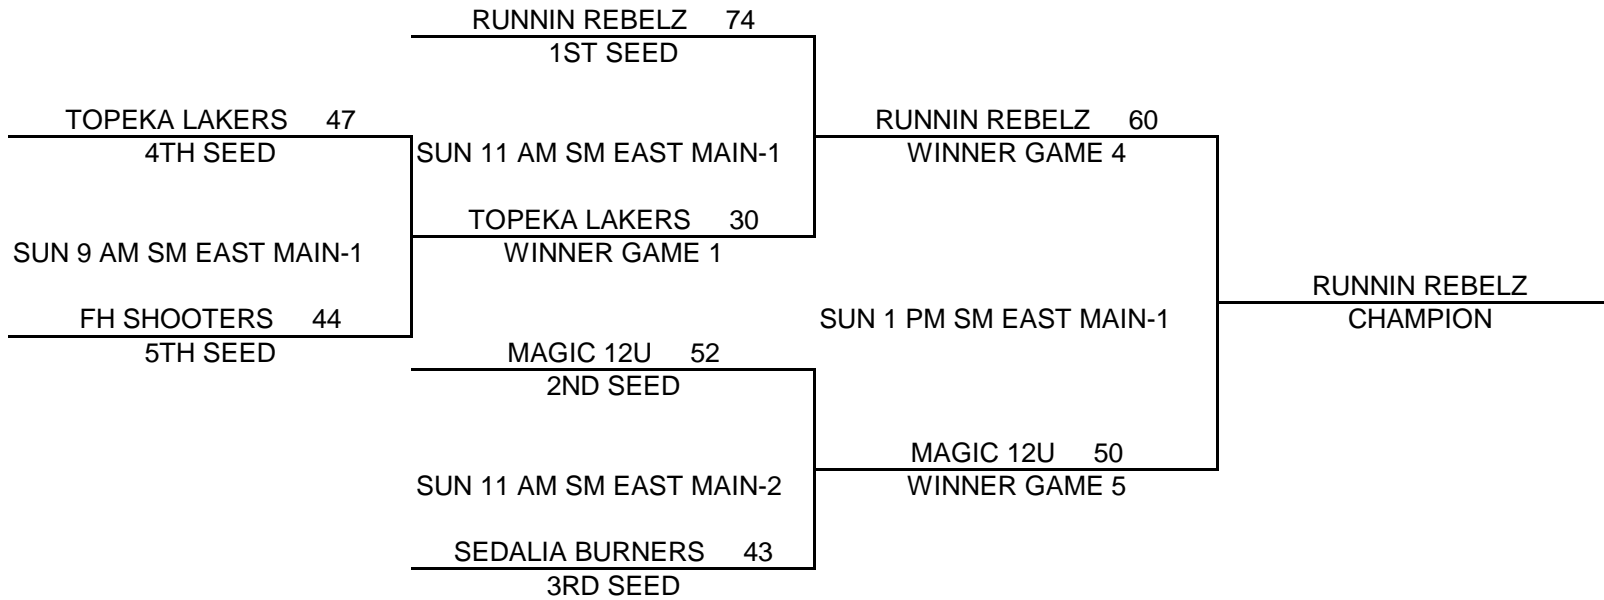

KC PREMIERE MAYB TOURNAMENT

6TH GRADE BOYS DIVISION

BRACKET A