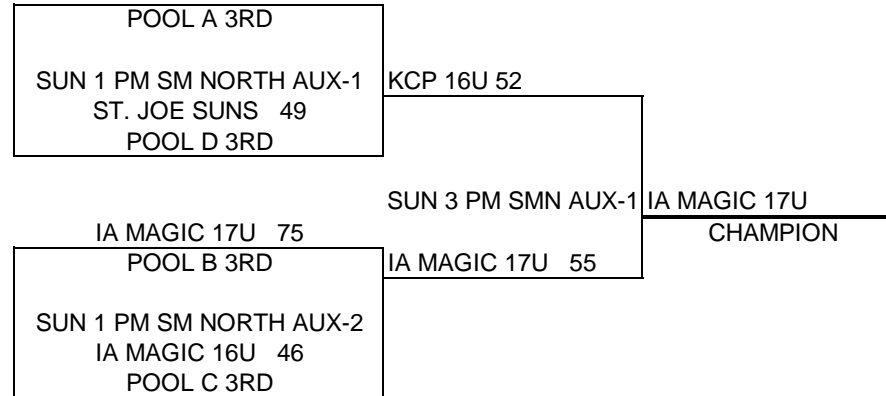

W L

- (1) ST. JOE SUNS
- (2) MO MAGIC 17U
- (3) KCP ELITE

	II
I	I
II	

POOL PLAY SCHEDULE

A(1)	VS	A(2)	SAT	3:00 PM	SMN MAIN	SCORE
B(1)	VS	B(2)	SAT	3:00 PM	SMN AUX-1	SCORE
C(1)	VS	C(2)	SAT	6:00 PM	SMN MAIN	SCORE
D(1)	VS	D(2)	SAT	6:00 PM	SMN AUX-1	SCORE
A(1)	VS	A(3)	SAT	5:00 PM	SMN AUX-1	SCORE
B(1)	VS	B(3)	SAT	5:00 PM	SMN MAIN	SCORE
C(1)	VS	C(3)	SAT	8:00 PM	SMN AUX-1	SCORE
D(1)	VS	D(3)	SAT	8:00 PM	SMN MAIN	SCORE
A(2)	VS	A(3)	SAT	7:00 PM	SMN MAIN	SCORE
B(2)	VS	B(3)	SAT	7:00 PM	SMN AUX-2	SCORE
C(2)	VS	C(3)	SAT	10:00 PM	SMN MAIN	SCORE
D(2)	VS	D(3)	SAT	10:00 PM	SMN AUX-1	SCORE

51	49
47	43
49	48
46	58
43	33
64	43
36	48
38	86
48	38
78	50
43	45
48	53

TEAMS WILL BE SEEDED ACCORDING TO RECORD, THEN POINT SPREAD AND THEN DEFENSIVE POINTS ALLOWED

*ALL TEAMS MUST HAVE REP PRESENT AFTER LAST POOL PLAY GAME FOR SEEDING, SORRY NO PHONE CALLS

KC Premiere/MAYB TOURNAMENT

11TH/12TH GRADE BOYS DIVISION

A - BRACKET

B - BRACKET

C - BRACKET

K C PREMIERE/MAYB BASKETBALL TOURNAMENT

11TH/12TH GRADE GIRLS DIVISION