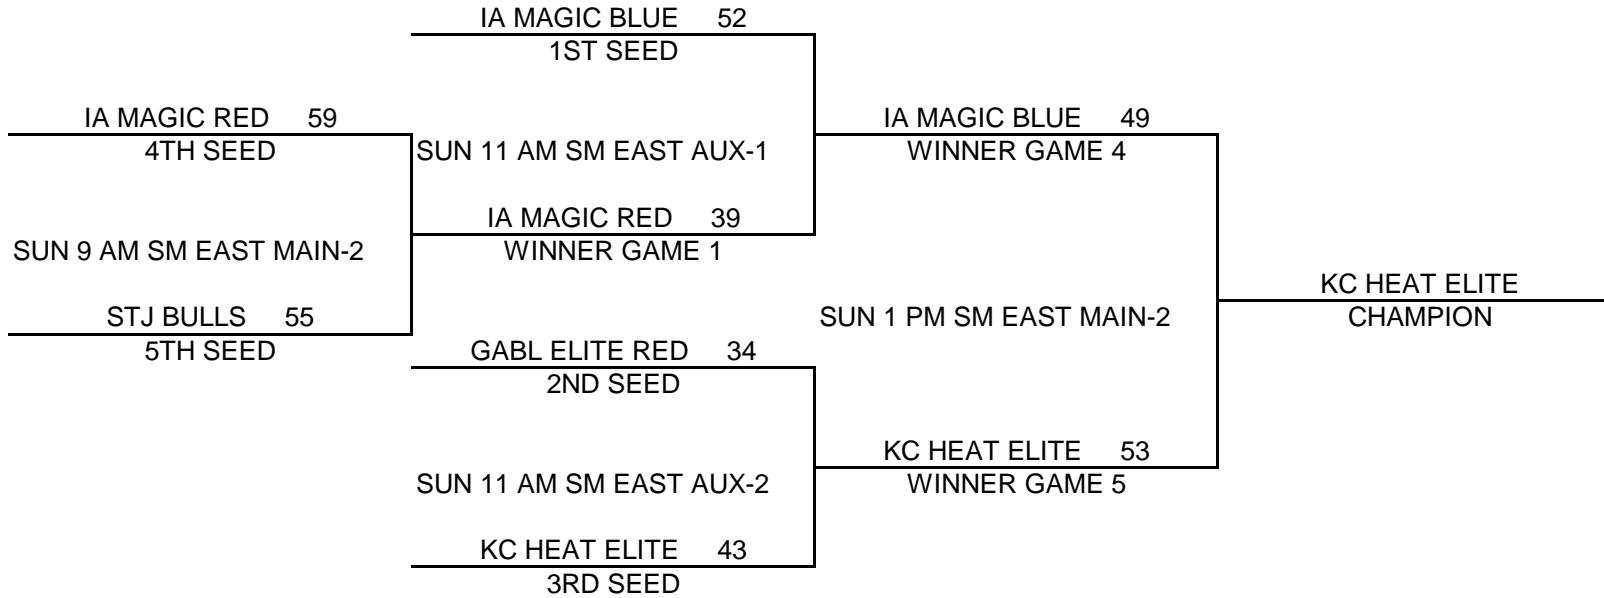

CHAMPIONSHIP ROUND

KC PREMIERE/MAYB TOURNAMENT

7TH GRADE BOYS DIVISION

<u>POOL A</u>	<u>W</u>	<u>L</u>	<u>POOL B</u>	<u>W</u>	<u>L</u>	<u>POOL C</u>	<u>W</u>	<u>L</u>
(1) KC PREMIERE		II	(1) TONGIE		II	(1) CAGERS	I	I
(2) ST. JOE BULLS	I	II	(2) IA MAGIC RED	I	I	(2) IA MAGIC BLUE	II	
(3) GABL ELITE R	II		(3) KC HEAT ELITE	II		(3) GABL ELITE B		II

POOL PLAY SCHEDULE

A(1)	VS	A(2)	35-51	SAT	1:00 PM	SME AUX-1
B(1)	VS	B(2)	33-40	SAT	1:00 PM	SME AUX-2
C(1)	VS	C(2)	23-38	SAT	12:30 PM	SME MAIN-1
A(1)	VS	A(3)	27-43	SAT	3:00 PM	SME AUX-1
B(1)	VS	B(3)	17-50	SAT	3:00 PM	SME AUX-2
C(1)	VS	C(3)	41-34	SAT	2:30 PM	SME MAIN-1
A(2)	VS	A(3)	32-54	SAT	5:00 PM	SME AUX-1
B(2)	VS	B(3)	42-45	SAT	5:00 PM	SME AUX-2
C(2)	VS	C(3)	43-15	SAT	4:30 PM	SME MAIN-1

TEAMS WILL BE SEEDED AFTER POOL PLAY BASED ON RECORD / POINT SPREAD WITH A MAXIMUM OF 15 POINTS PER GAME
 (ALL OF THE 2-0 TEAMS WILL BE SEEDED BASED ON POINT SPREAD, THEN THE 1-1 TEAMS, THEN THE TEAMS THAT ARE 0-2)
 PLEASE CALL KELLY AT 816-590-1685 AFTER 6PM IF YOU ARE NOT PRESENT WHEN TEAMS ARE SEEDED AFTER POOL PLAY

KC PREMIERE MAYB TOURNAMENT

7TH GRADE BOYS DIVISION

BRACKET A

BRACKET B

K C PREMIERE / MAYB BASKETBALL TOURNAMENT

7TH GRADE GIRLS DIVISION

POOL A

- (1) ALL STARS
- (2) ECLIPSE-NT
- (3) GABL RED