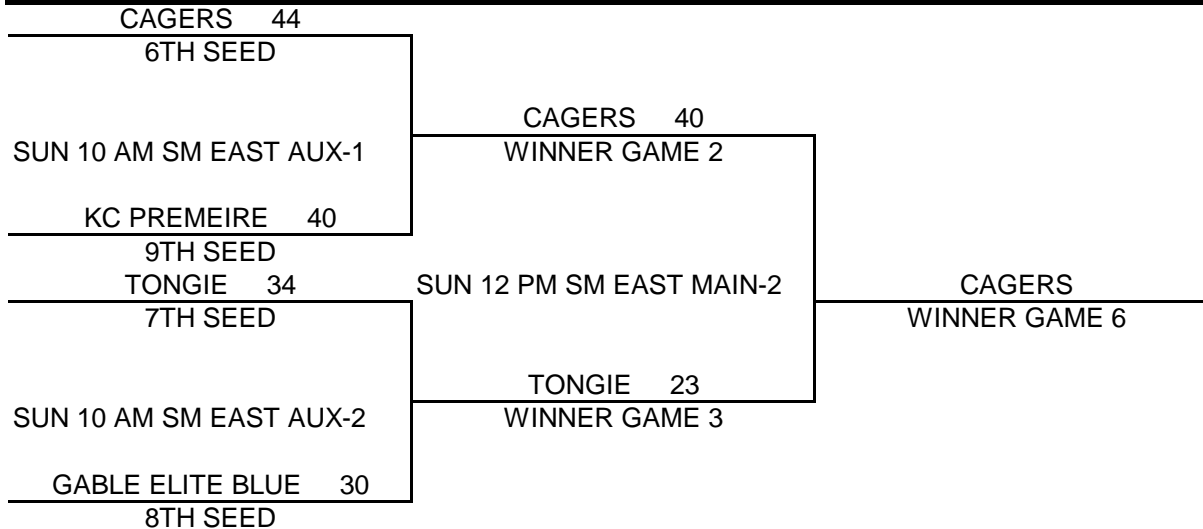

TEAMS WILL BE SEEDED AFTER POOL PLAY BASED ON RECORD / POINT SPREAD WITH A MAXIMUM OF 15 POINTS PER GAME
 (ALL OF THE 2-0 TEAMS WILL BE SEEDED BASED ON POINT SPREAD, THEN THE 1-1 TEAMS, THEN THE TEAMS THAT ARE 0-2)
 PLEASE CALL KELLY AT 816-590-1685 AFTER 6PM IF YOU ARE NOT PRESENT WHEN TEAMS ARE SEEDED AFTER POOL PLAY

KC PREMIERE MAYB TOURNAMENT

7TH GRADE BOYS DIVISION

BRACKET A

BRACKET B

K C PREMIERE / MAYB BASKETBALL TOURNAMENT

7TH GRADE GIRLS DIVISION

POOL A

- (1) ALL STARS
- (2) ECLIPSE-NT
- (3) GABL RED

<u>W</u>	<u>L</u>
I	I
II	
	II

POOL B

- (1) ECLIPSE-EH
- (2) GABL BLUE
- (3) NEM-MAR BALLERS

<u>W</u>	<u>L</u>
II	
	II
I	I

POOL PLAY SCHEDULE

1A	VS	2A	SAT	4:30PM	SMS MAIN-1	19-41
1B	VS	2B	SAT	4:30PM	SMS MAIN-2	48-6
1A	VS	3A	SAT	6PM	SMS AUX-2	34-14
1B	VS	3B	SAT	6PM	SMS AUX-1	43-8
2A	VS	3A	SAT	8:30PM	SMS MAIN-1	43-9
2B	VS	3B	SAT	8:30PM	SMS MAIN-2	14-44