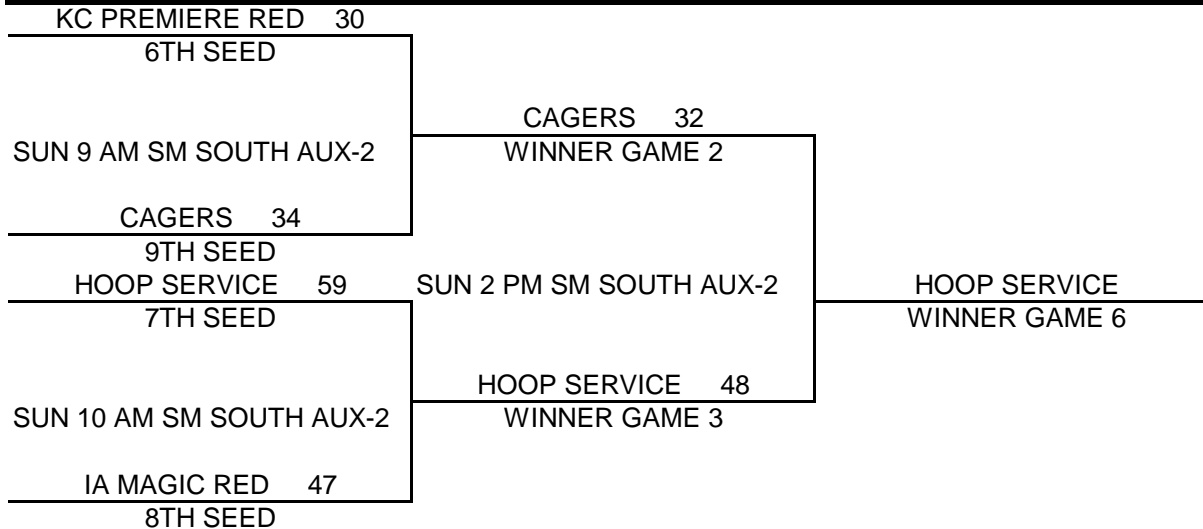

KC PREMIERE MAYB TOURNAMENT

8TH GRADE BOYS DIVISION

BRACKET A

BRACKET B