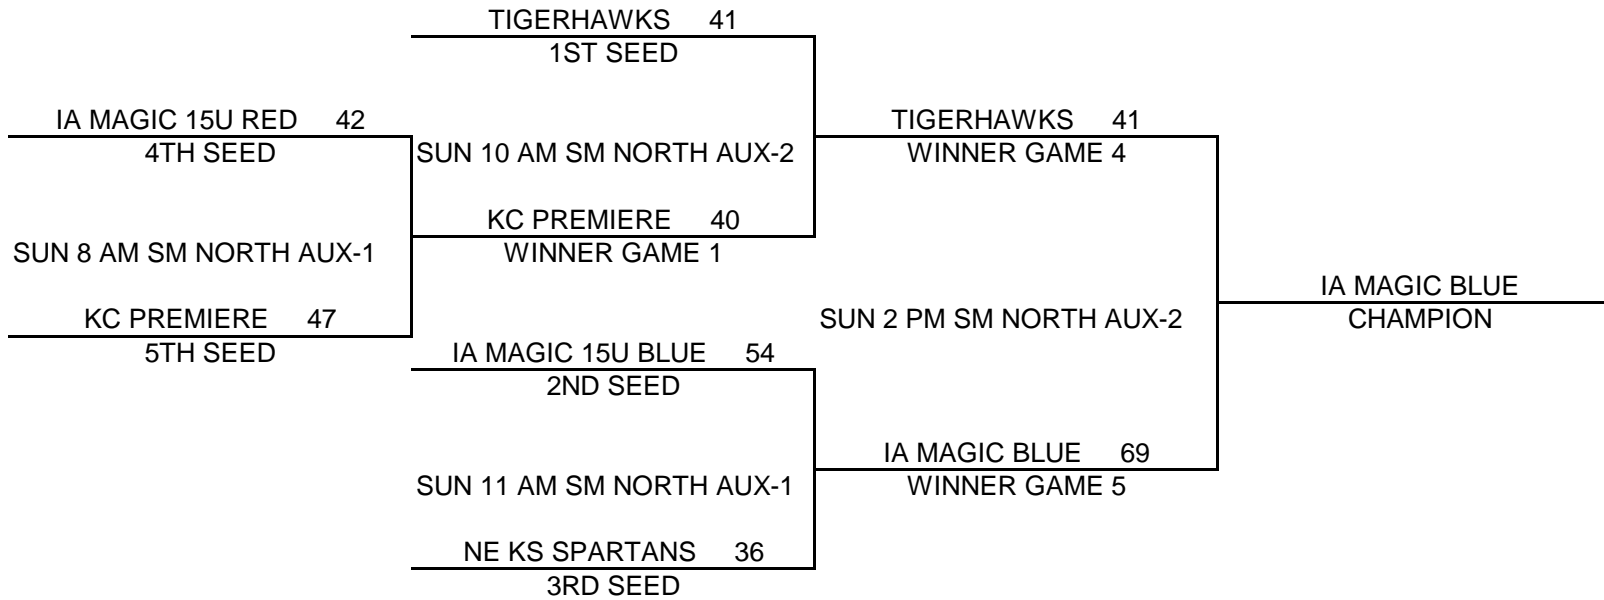

KC PREMIERE MAYB TOURNAMENT

9TH/10TH GRADE BOYS BLUE DIVISION

BRACKET A