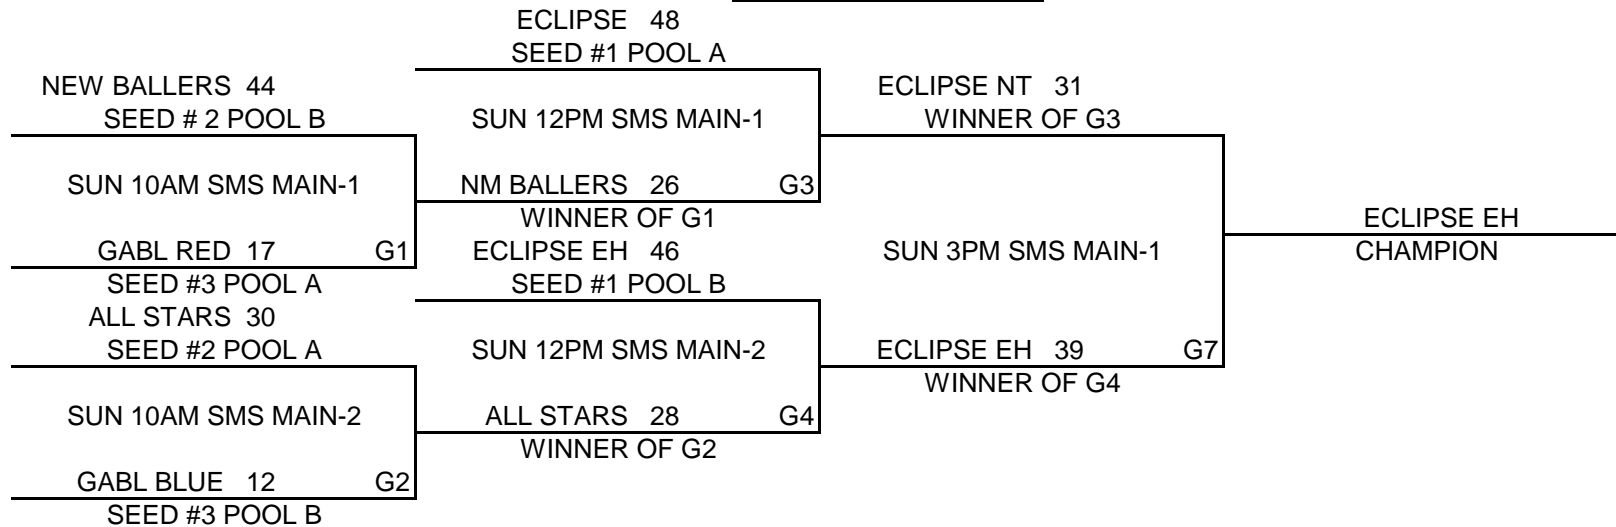

K C PREMIERE / MAYB BASKETBALL TOURNAMENT

7TH GRADE GIRLS DIVISION

POOL A

- (1) ALL STARS
- (2) ECLIPSE-NT
- (3) GABL RED

<u>W</u>	<u>L</u>
I	I
II	
	II

POOL B

- (1) ECLIPSE-EH
- (2) GABL BLUE
- (3) NEM-MAR BALLERS

<u>W</u>	<u>L</u>
II	
	II
I	I

POOL PLAY SCHEDULE

1A	VS	2A	SAT	4:30PM	SMS MAIN-1	19-41
1B	VS	2B	SAT	4:30PM	SMS MAIN-2	48-6
1A	VS	3A	SAT	6PM	SMS AUX-2	34-14
1B	VS	3B	SAT	6PM	SMS AUX-1	43-8
2A	VS	3A	SAT	8:30PM	SMS MAIN-1	43-9
2B	VS	3B	SAT	8:30PM	SMS MAIN-2	14-44

CHAMPIONSHIP ROUND