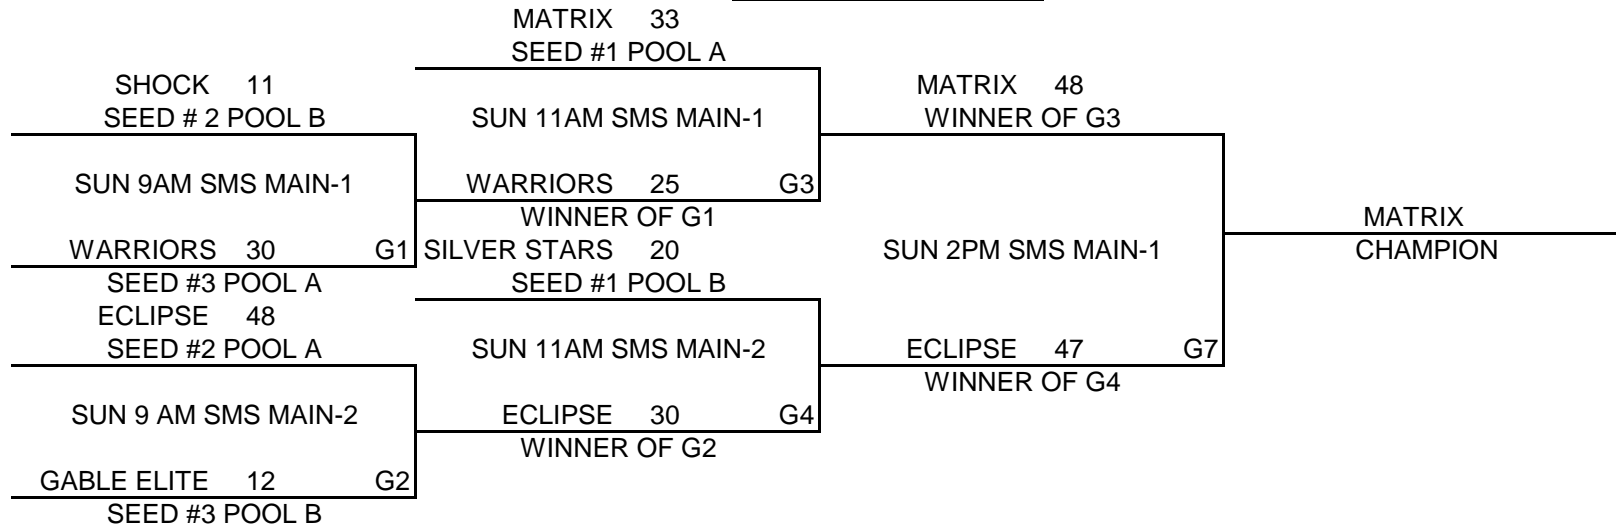

K C PREMIERE / MAYB BASKETBALL TOURNAMENT

6TH GRADE GIRLS DIVISION

1. **POOL A**
- (1) MATRIX
  - (2) ECLIPSE
  - (3) WARRIORS

<u>W</u>	<u>L</u>
II	
I	I
	II

1. **POOL B**
- (1) GABL ELITE
  - (2) LIBERTY SHOCK
  - (3) SILVER STARS

<u>W</u>	<u>L</u>
	II
I	II
II	

POOL PLAY SCHEDULE

1A	VS	2A	SAT	3:30PM	SMS MAIN-1	34-23
1B	VS	2B	SAT	3:30PM	SMS MAIN-2	10-30
1A	VS	3A	SAT	5PM	SMS AUX-1	40-20
1B	VS	3B	SAT	5PM	SMS AUX-2	10-59
2A	VS	3A	SAT	6:30PM	SMS MAIN-1	33-31
2B	VS	3B	SAT	6:30PM	SMS MAIN-2	13-25

CHAMPIONSHIP ROUND