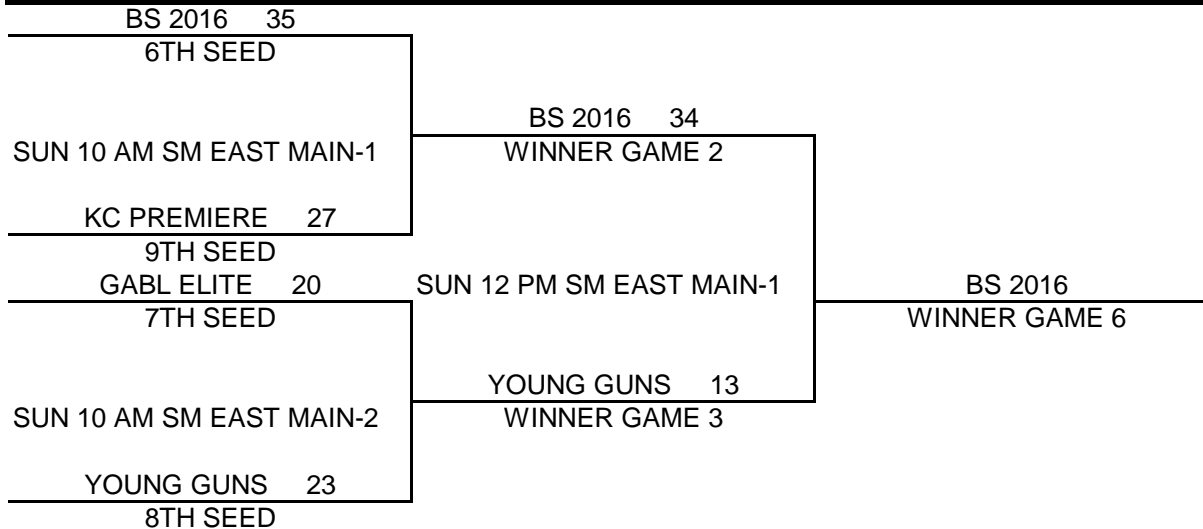

TIEBREAKER FORMAT:
 HEAD TO HEAD RESULT
 POINT SPREAD (MAX 15)
 DEF. POINTS ALLOWED

KC PREMIERE/MAYB TOURNAMENT

6TH GRADE BOYS DIVISION

<u>POOL A</u>	<u>W</u>	<u>L</u>	<u>POOL B</u>	<u>W</u>	<u>L</u>	<u>POOL C</u>	<u>W</u>	<u>L</u>
(1) SED BURNERS	II		(1) B.S. 2016	I	I	(1) FH SHOOTER	I	I
(2) TOP LAKERS	I	I	(2) MAGIC 12U	II		(2) RUN REBELZ	II	
(3) YOUNG GUNS		II	(3) GABL ELITE		II	(3) KC PREMIERE		II

TEAMS WILL BE SEEDED AFTER POOL PLAY BASED ON RECORD / POINT SPREAD WITH A MAXIMUM OF 15 POINTS PER GAME
 (ALL OF THE 2-0 TEAMS WILL BE SEEDED BASED ON POINT SPREAD, THEN THE 1-1 TEAMS, THEN THE TEAMS THAT ARE 0-2)
 PLEASE CALL KELLY AT 816-590-1685 AFTER 8:30PM IF YOU ARE NOT PRESENT WHEN TEAMS ARE SEEDED AFTER POOL PLAY

KC PREMIERE MAYB TOURNAMENT

6TH GRADE BOYS DIVISION

BRACKET A

BRACKET B

K C PREMIERE / MAYB BASKETBALL TOURNAMENT

6TH GRADE GIRLS DIVISION

- POOL A**
- (1) MATRIX
 - (2) ECLIPSE
 - (3) WARRIORS

<u>W</u>	<u>L</u>
II	
I	I
	II

- POOL B**
- (1) GABL ELITE
 - (2) LIBERTY SHOCK
 - (3) SILVER STARS

<u>W</u>	<u>L</u>
	II
I	II
II	

POOL PLAY SCHEDULE

1A	VS	2A	SAT	3:30PM	SMS MAIN-1	34-23
1B	VS	2B	SAT	3:30PM	SMS MAIN-2	10-30
1A	VS	3A	SAT	5PM	SMS AUX-1	40-20
1B	VS	3B	SAT	5PM	SMS AUX-2	10-59
2A	VS	3A	SAT	6:30PM	SMS MAIN-1	33-31
2B	VS	3B	SAT	6:30PM	SMS MAIN-2	13-25