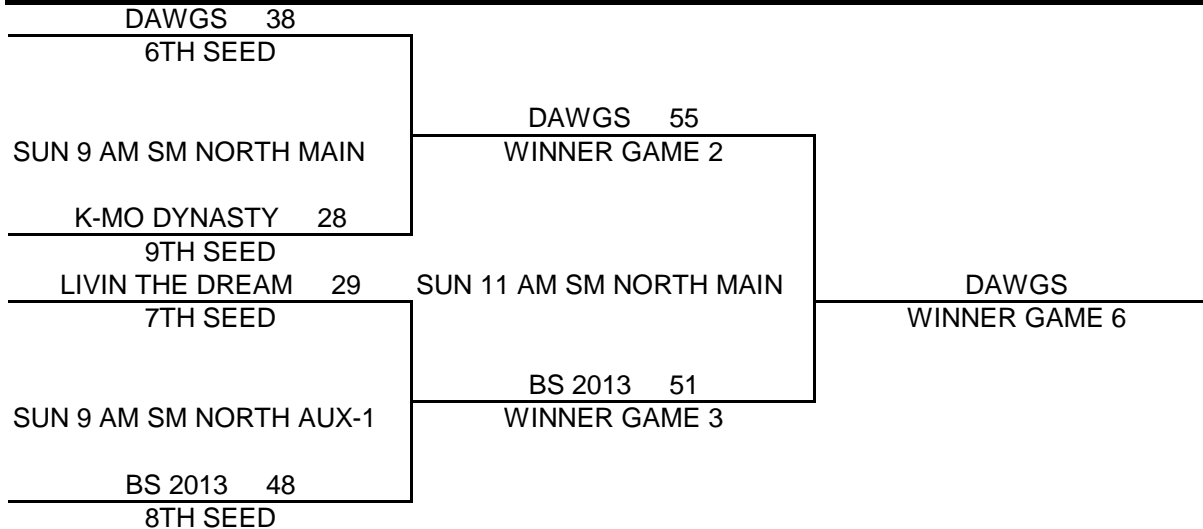

POOL PLAY SCHEDULE

A(1)	VS	A(2)	53-49	SAT	3:00 PM	SMN AUX-2
B(1)	VS	B(2)	35-56	SAT	4:00 PM	SMN AUX-2
C(1)	VS	C(2)	44-49	SAT	4:00 PM	SMN MAIN
A(1)	VS	A(3)	76-44	SAT	5:00 PM	SMN AUX-2
B(1)	VS	B(3)	56-26	SAT	8:00 PM	SMN AUX-2
C(1)	VS	C(3)	48-66	SAT	6:00 PM	SMN AUX-2
A(2)	VS	A(3)	58-33	SAT	9:00 PM	SMN MAIN
B(2)	VS	B(3)	60-20	SAT	10:00 PM	SMN AUX-2
C(2)	VS	C(3)	39-49	SAT	9:00 PM	SMN AUX-1

TEAMS WILL BE SEEDED AFTER POOL PLAY BASED ON RECORD / POINT SPREAD WITH A MAXIMUM OF 15 POINTS PER GAME
 (ALL OF THE 2-0 TEAMS WILL BE SEEDED BASED ON POINT SPREAD, THEN THE 1-1 TEAMS, THEN THE TEAMS THAT ARE 0-2)
 PLEASE CALL KRISTEN 913-634-4522 AFTER 11 PM IF YOU ARE NOT PRESENT WHEN TEAMS ARE SEEDED AFTER POOL PLAY

KC PREMIERE MAYB TOURNAMENT

9TH/10TH GRADE BOYS RED DIVISION

BRACKET A

BRACKET B

K C PREMIERE / MAYB BASKETBALL TOURNAMENT

9TH/10TH GRADE GIRLS DIVISION

POOL A

- (1) MATRIX
- (2) IA LIGHTNING WHITE
- (3) COMETS

<u>W</u>	<u>L</u>
I	II
II	I

POOL B

- (1) CARDINALS
- (2) IA LIGHTNING RED
- (3) METRO STARS

<u>W</u>	<u>L</u>
I	I
I	I
I	I

POOL PLAY SCHEDULE

1A	VS	2A	SAT	5:30PM	SMS MAIN-1	37-39
1B	VS	2B	SAT	5:30PM	SMS MAIN-2	22-24
1A	VS	3A	SAT	7:30PM	SMS MAIN-1	42-47
1B	VS	3B	SAT	7:30PM	SMS MAIN-2	32-24
2A	VS	3A	SAT	9:30PM	SMS MAIN-1	32-37
2B	VS	3B	SAT	9:30PM	SMS MAIN-2	20-35