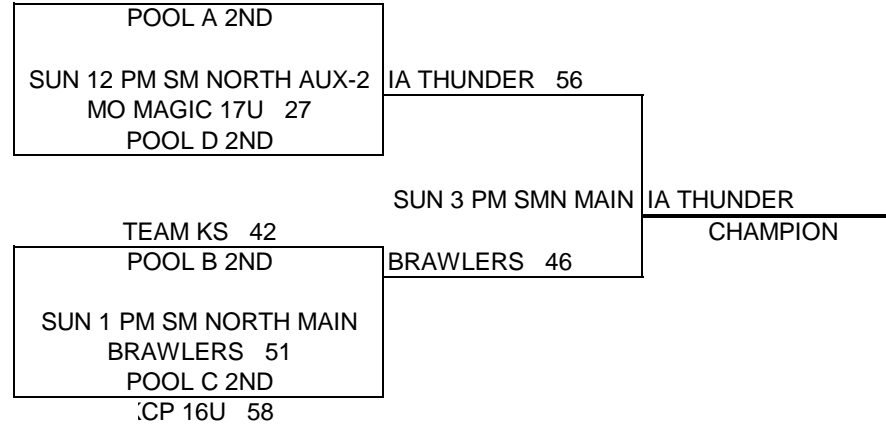

W L

- (1) PUMAS
- (2) TEAM KS
- (3) IA MAGIC 17U

II	
I	I
	II

POOL C

W L

- (1) BRAWLERS
- (2) IA MAGIC 18U
- (3) KCP SELECT

I	I
	II
II	

POOL D

W L

- (1) ST. JOE SUNS
- (2) MO MAGIC 17U
- (3) KCP ELITE

	II
I	I
II	

POOL PLAY SCHEDULE

A(1)	VS	A(2)	SAT	3:00 PM	SMN MAIN	SCORE
B(1)	VS	B(2)	SAT	3:00 PM	SMN AUX-1	SCORE
C(1)	VS	C(2)	SAT	6:00 PM	SMN MAIN	SCORE
D(1)	VS	D(2)	SAT	6:00 PM	SMN AUX-1	SCORE
A(1)	VS	A(3)	SAT	5:00 PM	SMN AUX-1	SCORE
B(1)	VS	B(3)	SAT	5:00 PM	SMN MAIN	SCORE
C(1)	VS	C(3)	SAT	8:00 PM	SMN AUX-1	SCORE
D(1)	VS	D(3)	SAT	8:00 PM	SMN MAIN	SCORE
A(2)	VS	A(3)	SAT	7:00 PM	SMN MAIN	SCORE
B(2)	VS	B(3)	SAT	7:00 PM	SMN AUX-2	SCORE
C(2)	VS	C(3)	SAT	10:00 PM	SMN MAIN	SCORE
D(2)	VS	D(3)	SAT	10:00 PM	SMN AUX-1	SCORE

51	49
47	43
49	48
46	58
43	33
64	43
36	48
38	86
48	38
78	50
43	45
48	53

TEAMS WILL BE SEEDED ACCORDING TO RECORD, THEN POINT SPREAD AND THEN DEFENSIVE POINTS ALLOWED

*ALL TEAMS MUST HAVE REP PRESENT AFTER LAST POOL PLAY GAME FOR SEEDING, SORRY NO PHONE CALLS

KC Premiere/MAYB TOURNAMENT

11TH/12TH GRADE BOYS DIVISION

A - BRACKET

B - BRACKET

C - BRACKET

K C PREMIERE/MAYB BASKETBALL TOURNAMENT

11TH/12TH GRADE GIRLS DIVISION