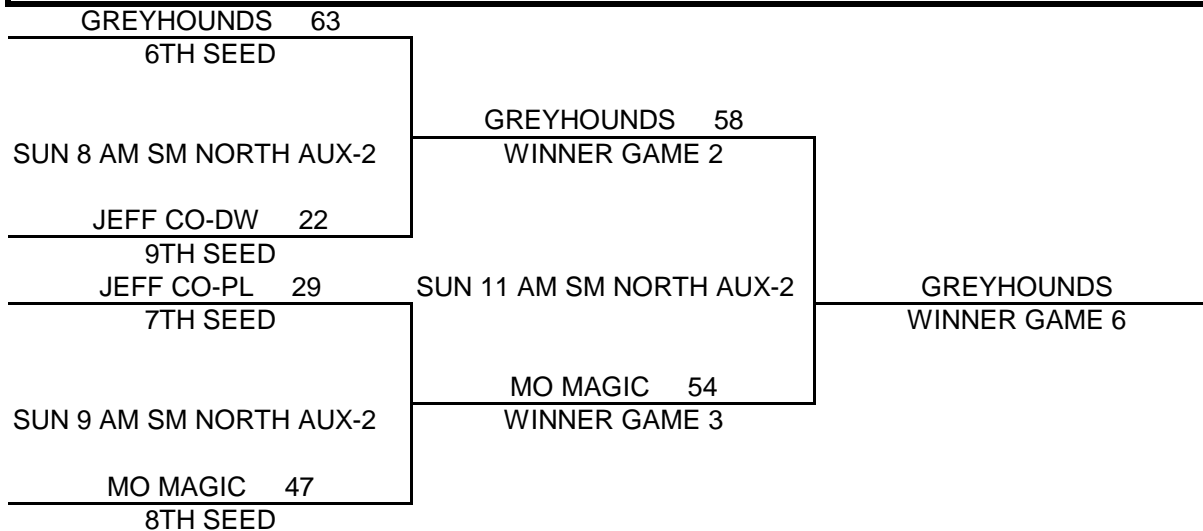

KC PREMIERE MAYB TOURNAMENT

9TH/10TH GRADE BOYS BLUE DIVISION

BRACKET A

BRACKET B