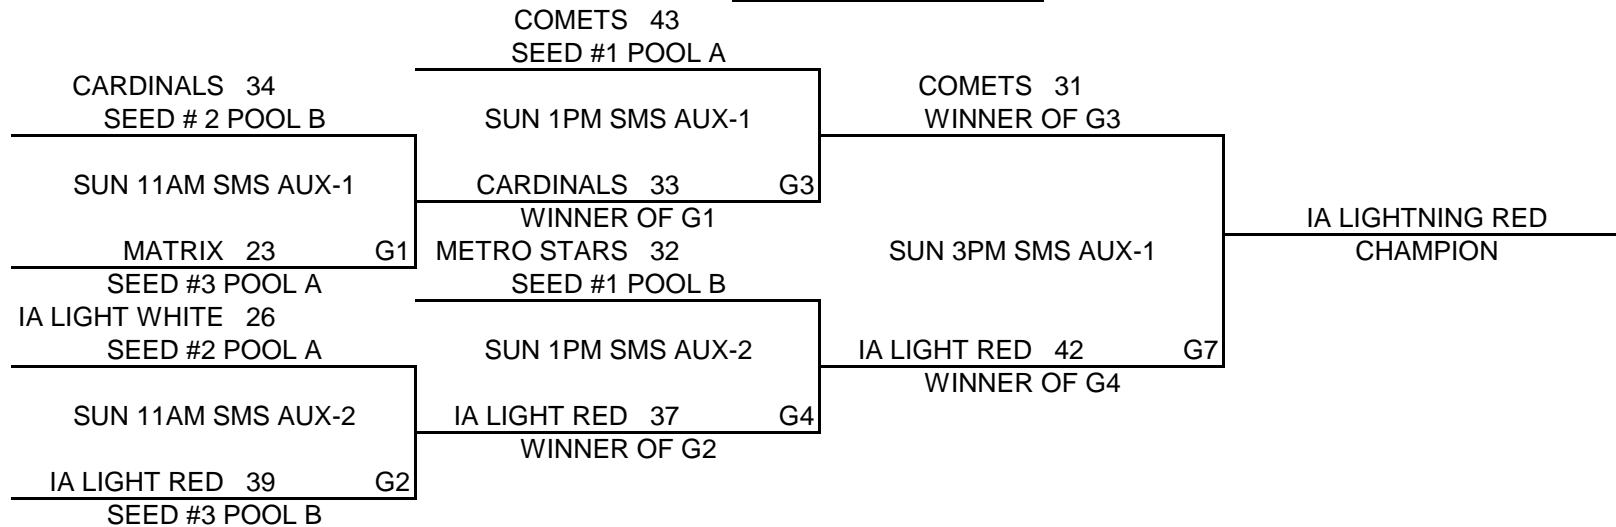

K C PREMIERE / MAYB BASKETBALL TOURNAMENT

9TH/10TH GRADE GIRLS DIVISION

POOL A

- (1) MATRIX
- (2) IA LIGHTNING WHITE
- (3) COMETS

<u>W</u>	<u>L</u>
I	II
II	I

POOL B

- (1) CARDINALS
- (2) IA LIGHTNING RED
- (3) METRO STARS

<u>W</u>	<u>L</u>
I	I
I	I
I	I

POOL PLAY SCHEDULE

1A	VS	2A	SAT	5:30PM	SMS MAIN-1	37-39
1B	VS	2B	SAT	5:30PM	SMS MAIN-2	22-24
1A	VS	3A	SAT	7:30PM	SMS MAIN-1	42-47
1B	VS	3B	SAT	7:30PM	SMS MAIN-2	32-24
2A	VS	3A	SAT	9:30PM	SMS MAIN-1	32-37
2B	VS	3B	SAT	9:30PM	SMS MAIN-2	20-35

CHAMPIONSHIP ROUND