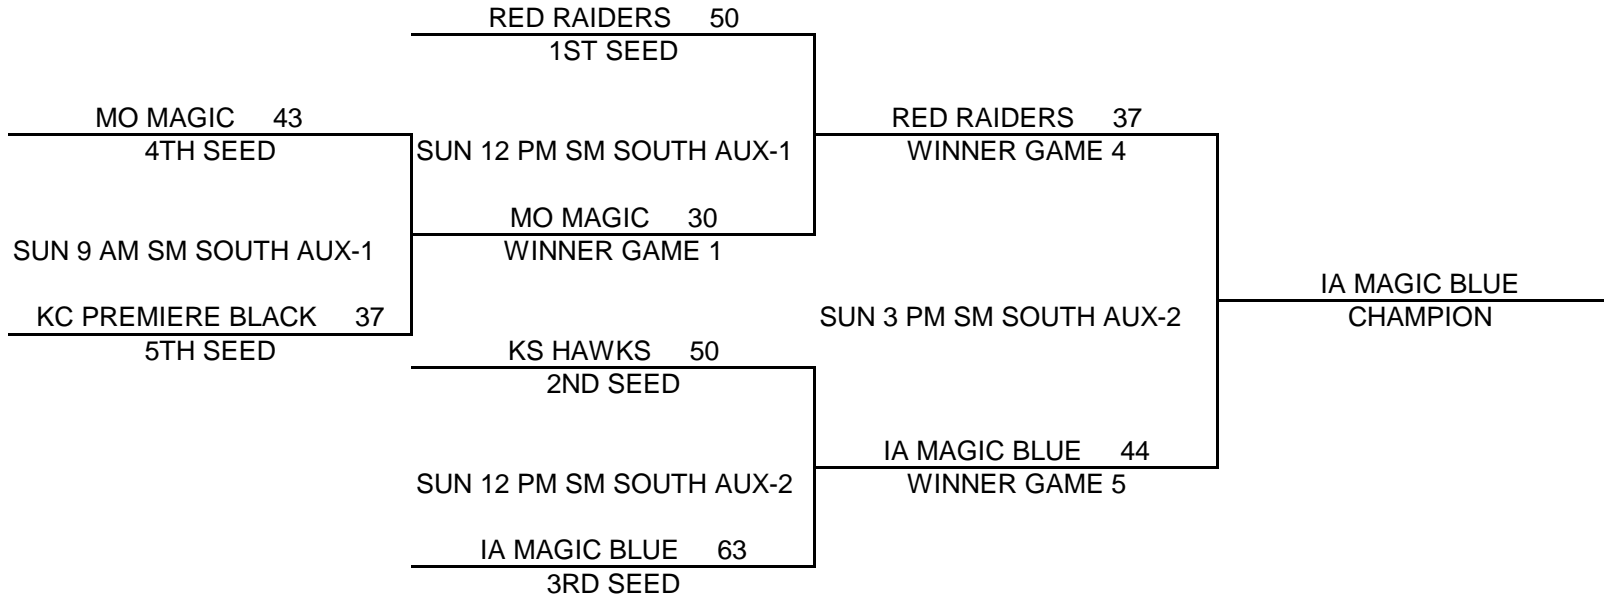

KC PREMIERE MAYB TOURNAMENT

8TH GRADE BOYS DIVISION

BRACKET A