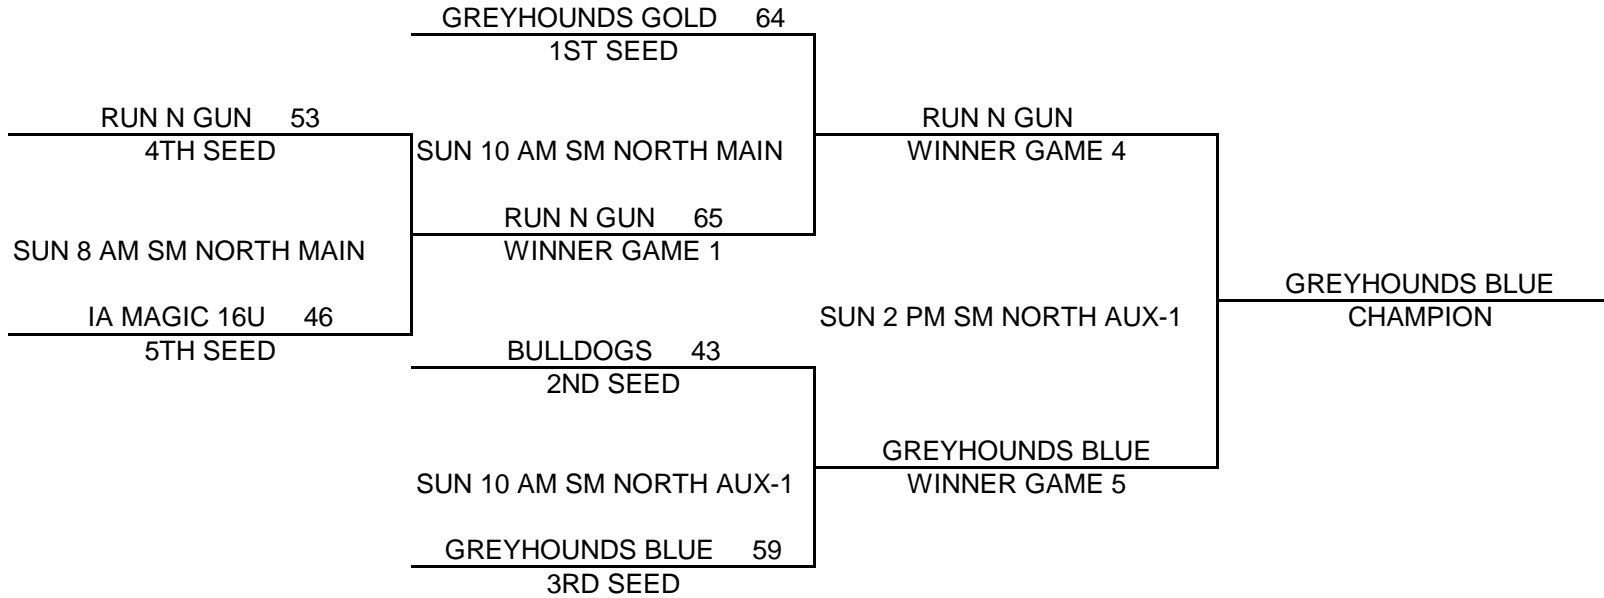

KC PREMIERE MAYB TOURNAMENT

9TH/10TH GRADE BOYS RED DIVISION

BRACKET A