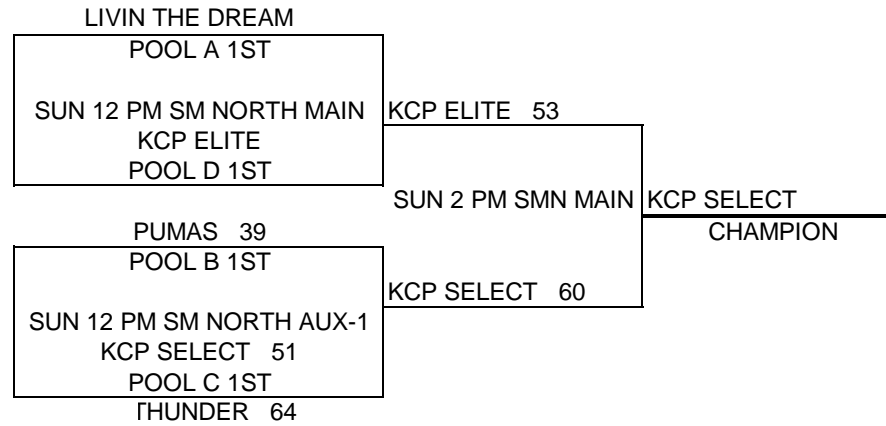

W L

- (1) PUMAS
- (2) TEAM KS
- (3) IA MAGIC 17U

II	
I	I
	II

POOL C

W L

- (1) BRAWLERS
- (2) IA MAGIC 18U
- (3) KCP SELECT

I	I
	II
II	

POOL D

W L

- (1) ST. JOE SUNS
- (2) MO MAGIC 17U
- (3) KCP ELITE

	II
I	I
II	

POOL PLAY SCHEDULE

A(1)	VS	A(2)	SAT	3:00 PM	SMN MAIN	SCORE
B(1)	VS	B(2)	SAT	3:00 PM	SMN AUX-1	SCORE
C(1)	VS	C(2)	SAT	6:00 PM	SMN MAIN	SCORE
D(1)	VS	D(2)	SAT	6:00 PM	SMN AUX-1	SCORE
A(1)	VS	A(3)	SAT	5:00 PM	SMN AUX-1	SCORE
B(1)	VS	B(3)	SAT	5:00 PM	SMN MAIN	SCORE
C(1)	VS	C(3)	SAT	8:00 PM	SMN AUX-1	SCORE
D(1)	VS	D(3)	SAT	8:00 PM	SMN MAIN	SCORE
A(2)	VS	A(3)	SAT	7:00 PM	SMN MAIN	SCORE
B(2)	VS	B(3)	SAT	7:00 PM	SMN AUX-2	SCORE
C(2)	VS	C(3)	SAT	10:00 PM	SMN MAIN	SCORE
D(2)	VS	D(3)	SAT	10:00 PM	SMN AUX-1	SCORE

51	49
47	43
49	48
46	58
43	33
64	43
36	48
38	86
48	38
78	50
43	45
48	53

TEAMS WILL BE SEEDED ACCORDING TO RECORD, THEN POINT SPREAD AND THEN DEFENSIVE POINTS ALLOWED

*ALL TEAMS MUST HAVE REP PRESENT AFTER LAST POOL PLAY GAME FOR SEEDING, SORRY NO PHONE CALLS

KC Premiere/MAYB TOURNAMENT

11TH/12TH GRADE BOYS DIVISION

A - BRACKET

B - BRACKET

C - BRACKET

K C PREMIERE/MAYB BASKETBALL TOURNAMENT

11TH/12TH GRADE GIRLS DIVISION