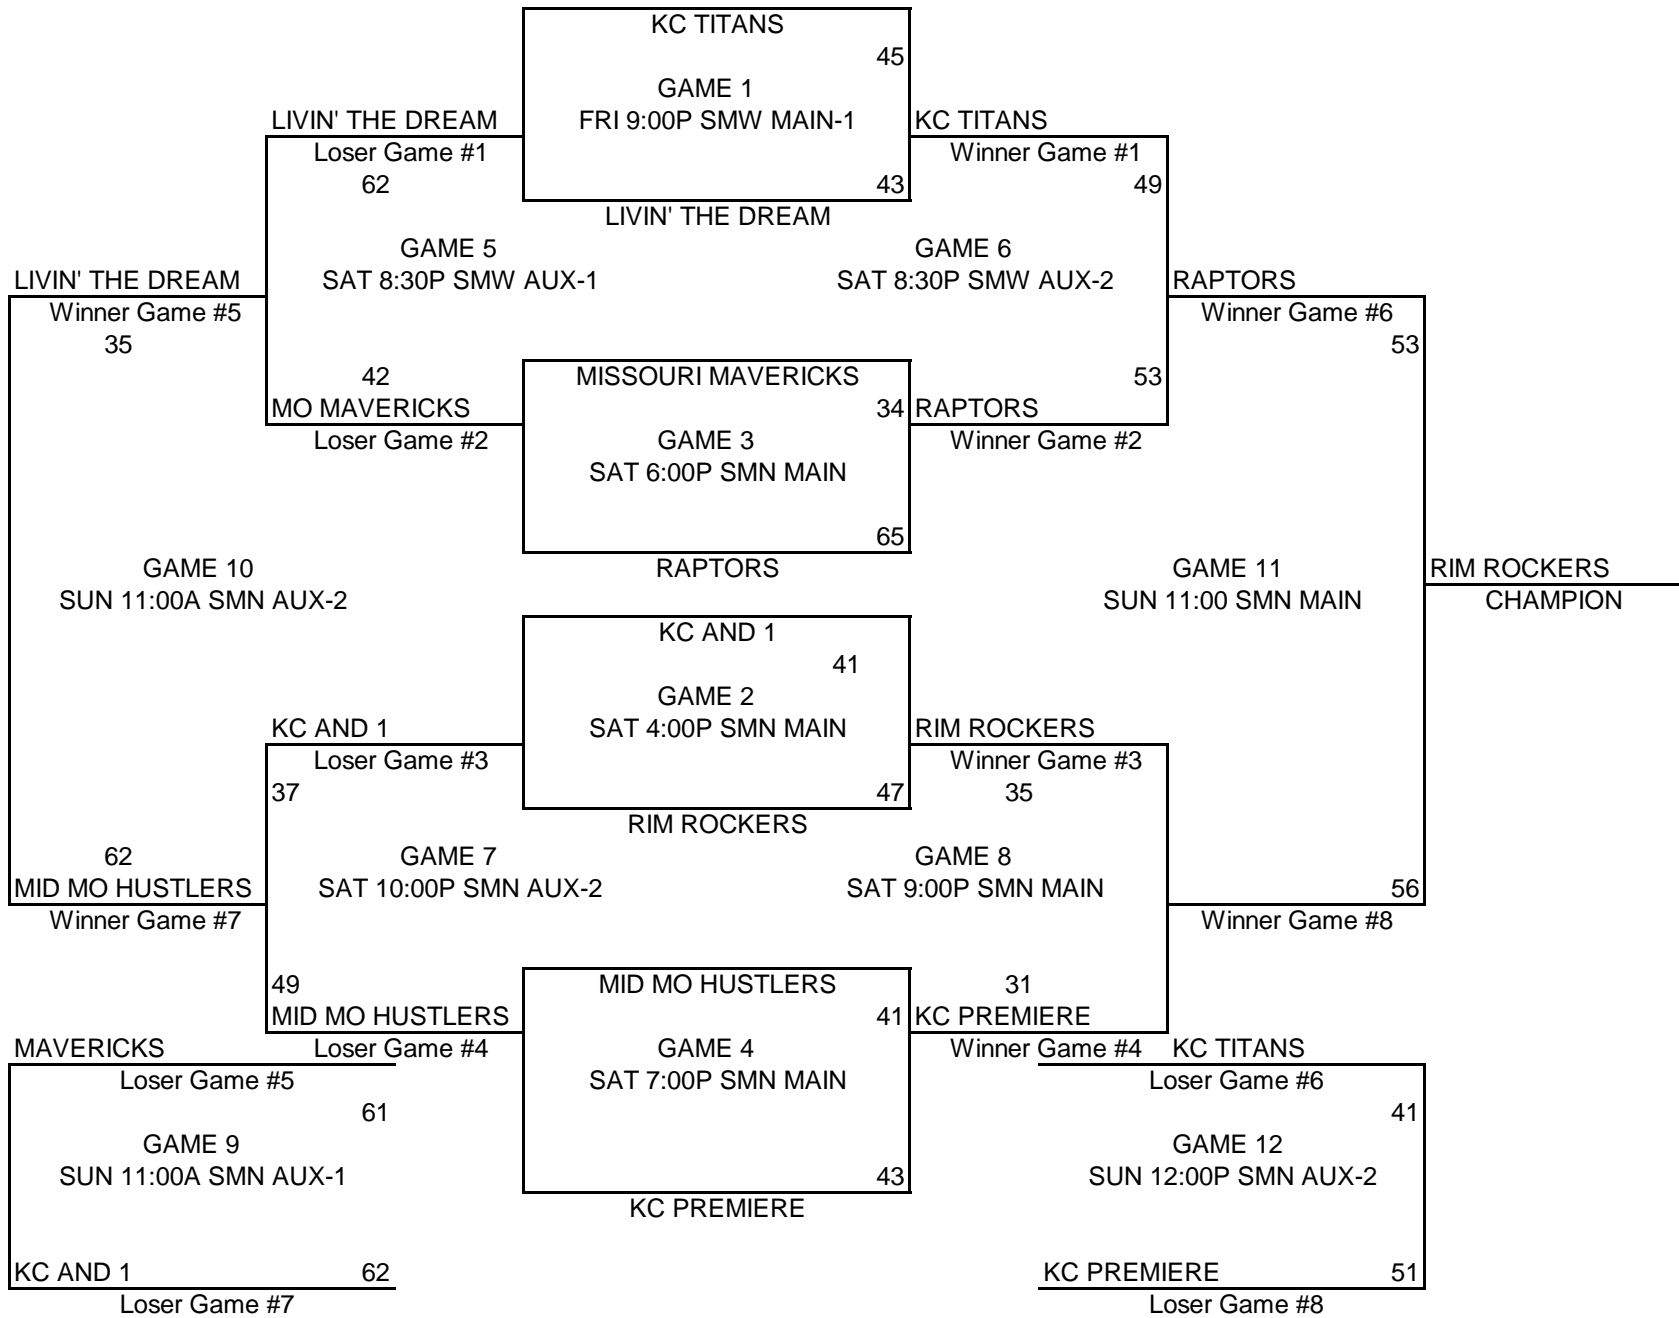

K C PREMIERE/MAYB BASKETBALL TOURNAMENT

9TH/10TH BOYS DIVISION