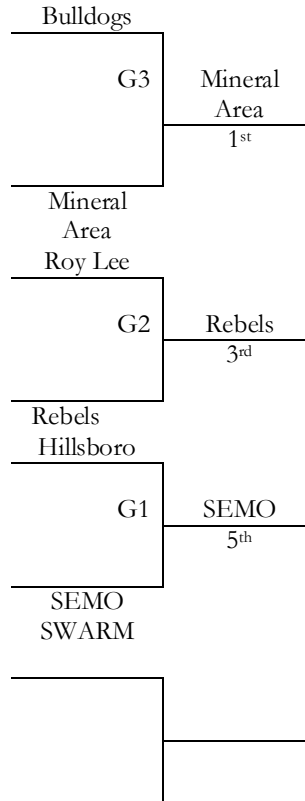

**MAYB-Bluff City Basketball Classic
9TH & 10TH (JV) Boys**

Pool A	W	L	Pool B	W	L
1. Hillsboro MO Tarheels		II	5. Mineral Area	II	
2. RoyLee Allstars	1	I	6. SEMO Swarm-White-DQ		II
3. SEMO Swarm-Blue	II		7. Southern Mo Rebels	I	I
4. Southeast Bulldogs	I	I			

Saturday	PBH		5th & 6th grade Center
8:00			
9:00	6 VS 7		
10:00			
11:00	5 VS 6		
12:00			
1:00	5 VS 7		
2:00			
3:00	1 VS 2		
4:00			
5:00	3 VS 4		
6:00			
7:00			
8:00	1 VS 3		
9:00	2 VS 4		
Sunday			
8:00			
9:00	2 VS 3		
10:00	1 VS 4		
11:00			
12:00			
1:00	G1		
2:00	G2		
3:00	G3		

Bracket