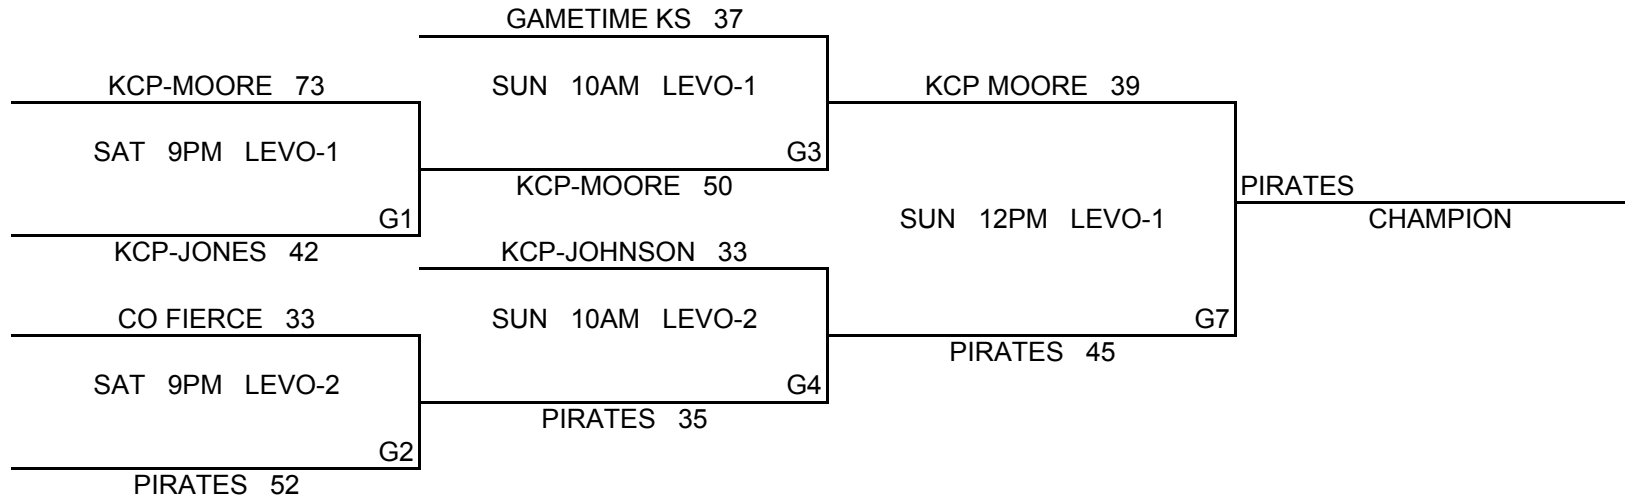

TIEBREAKER FORMAT:
 HEAD TO HEAD RESULT
 POINT SPREAD (MAX 15)
 DEF. POINTS ALLOWED

KC Premiere Basketball Tournament

6TH AND 7TH GRADE GIRLS DIVISION

W L

- (1) SMITHVILLE HOOPSTERS
- (2) KC PUMAS
- (3) KC LADY BALLERS
- (4) MISSOURI MAVERICS

TIEBREAKER FORMAT:
 HEAD TO HEAD RESULT
 POINT SPREAD (MAX 15)
 DEF. POINTS ALLOWED

K C PREMIERE / MAYB BASKETBALL TOURNAMENT

9TH / 10TH GRADE BOYS DIVISION

POOL A

- (1) KC PREMIERE - JONES
- (2) GAMETIME KANSAS
- (3) COLORADO FIERCE

<u>W</u>	<u>L</u>
II	III
I	I
I	II

POOL B

- (1) NORTHLAND PIRATES - HOLL
- (2) KC PREMIERE - MOORE
- (3) KC PREMIERE - JOHNSON

<u>W</u>	<u>L</u>
III	II
III	I
I	I

POOL PLAY SCHEDULE

1A	VS	2A	SAT	2PM	57-58	LEVO-1
1B	VS	2B	SAT	2PM	22-39	LEVO-2
1A	VS	3A	SAT	4PM	32-58	LEVO-1
1B	VS	3B	SAT	4PM	34-51	LEVO-2
2A	VS	3A	SAT	6PM	62-60	LEVO-1

CHAMPIONSHIP ROUND

KC Premiere Basketball Tournament

11TH / 12TH GRADE BOYS DIVISION

W L

- (1) KC PREMIERE - AKRIDGE
- (2) NL PIRATES - PETERSON
- (3) GAMETIME KANSAS
- (4) KC PREMIERE - MORRIS

I	I
III	
	III
I	I