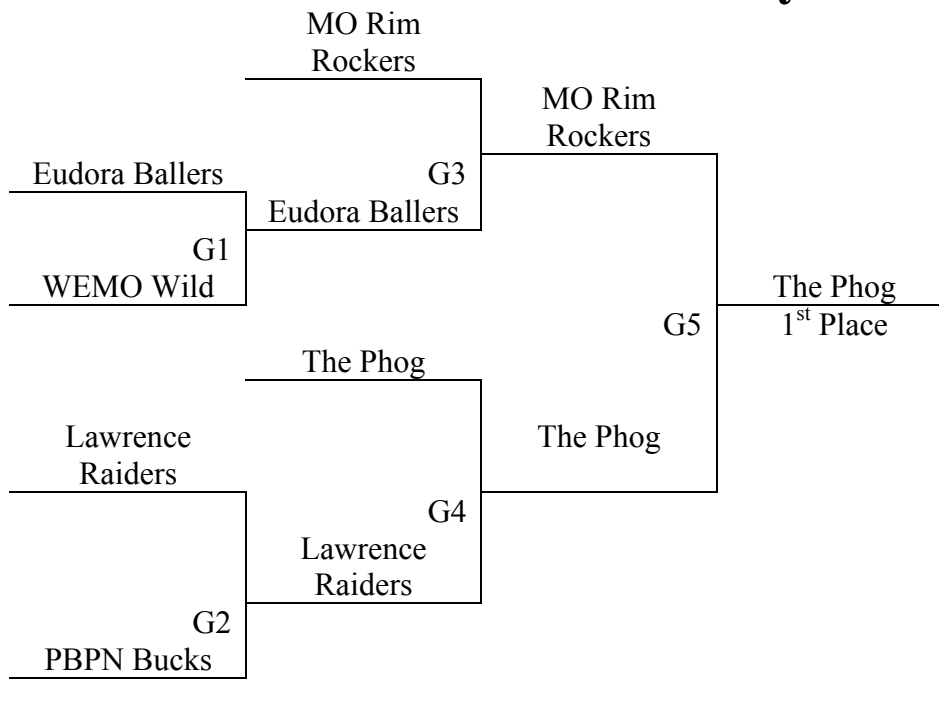

6th-7th Grade Boys

2 games round robin followed by bracket

Awards given for 1st and 2nd in bracket

Ties will be broken by coin toss

Team	Wins	Losses	Seed
A1. WEMO Wild	0	3	A3
A2. Lawrence Raiders	2	2	A2
A3. MO Rim Rockers	3	1	A1
B1. PBPB Bucks	0	3	B3
B2. Eudora Ballers	2	2	B2
B3. The Phog	4	0	B1

Saturday	Bonner Springs HS
9:00	A1-<u>A2</u>
10:00	B1-<u>B2</u>
11:00	A2-<u>A3</u>
12:00	B2-<u>B3</u>
1:00	A1-<u>A3</u>
2:00	B1-<u>B3</u>
3:00	G1
4:00	G2
5:00	G3
6:00	G4
7:30	G5

6th-7th Grade Boys