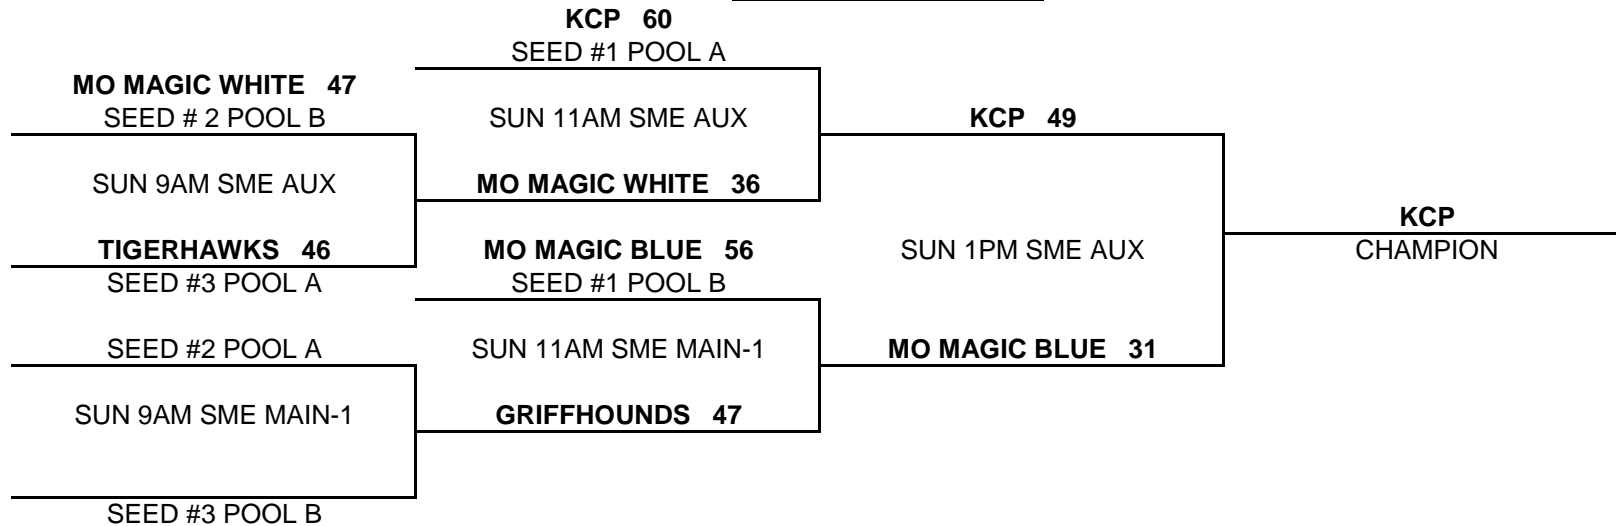

### POOL A

- (1) MO MAGIC 17U WHITE
- (2) TIGERHAWKS
- (3) KC PREMIERE 17U

<u>W</u>	<u>L</u>
II	II
	III
III	

### POOL B

- (1) MO MAGIC 17U BLACK
- (2) GRIFFHOUNDS
- (3) SHOOTING STARS

<u>W</u>	<u>L</u>
III	
I	II
	II

### POOL PLAY SCHEDULE

A1	VS	A2	SAT	6:30PM	SMW MAIN	<b>67-57</b>
B1	VS	B2	SAT	5:30PM	SMW AUX-1	<b>66-54</b>
A1	VS	A3	SAT	8:30PM	SMW MAIN	<b>31-62</b>
B1	VS	B3	SAT	7:30PM	SMW AUX-1	<b>15-0</b>
A2	VS	A3	SAT	9:30PM	SMW AUX-1	<b>37-67</b>
B2	VS	B3	SAT	9:30PM	SMW MAIN	<b>15-0</b>

### CHAMPIONSHIP ROUND