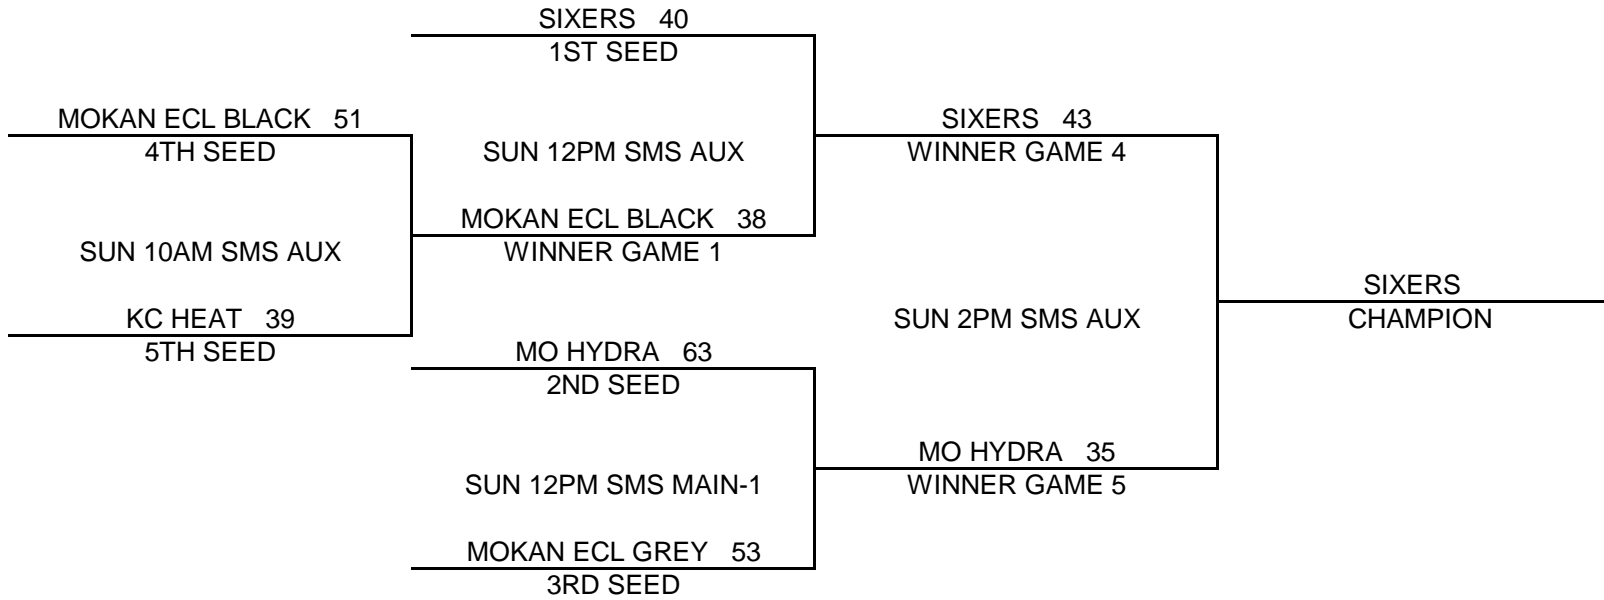

K C Premiere MAYB TOURNAMENT

11TH/12TH GRADE GIRLS DIVISION

BRACKET A