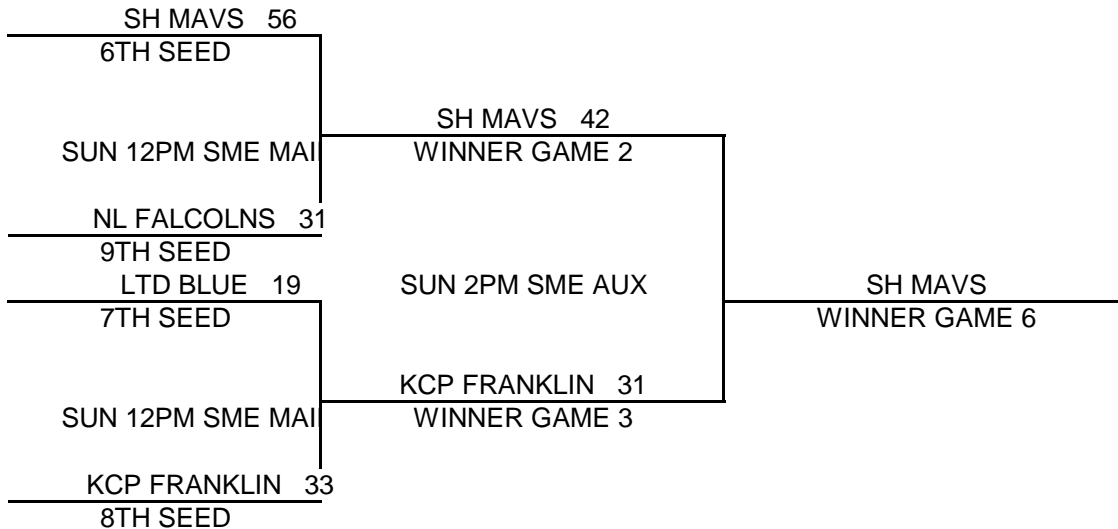

K C Premiere MAYB TOURNAMENT

7TH GRADE BOYS DIVISION

BRACKET A

BRACKET B