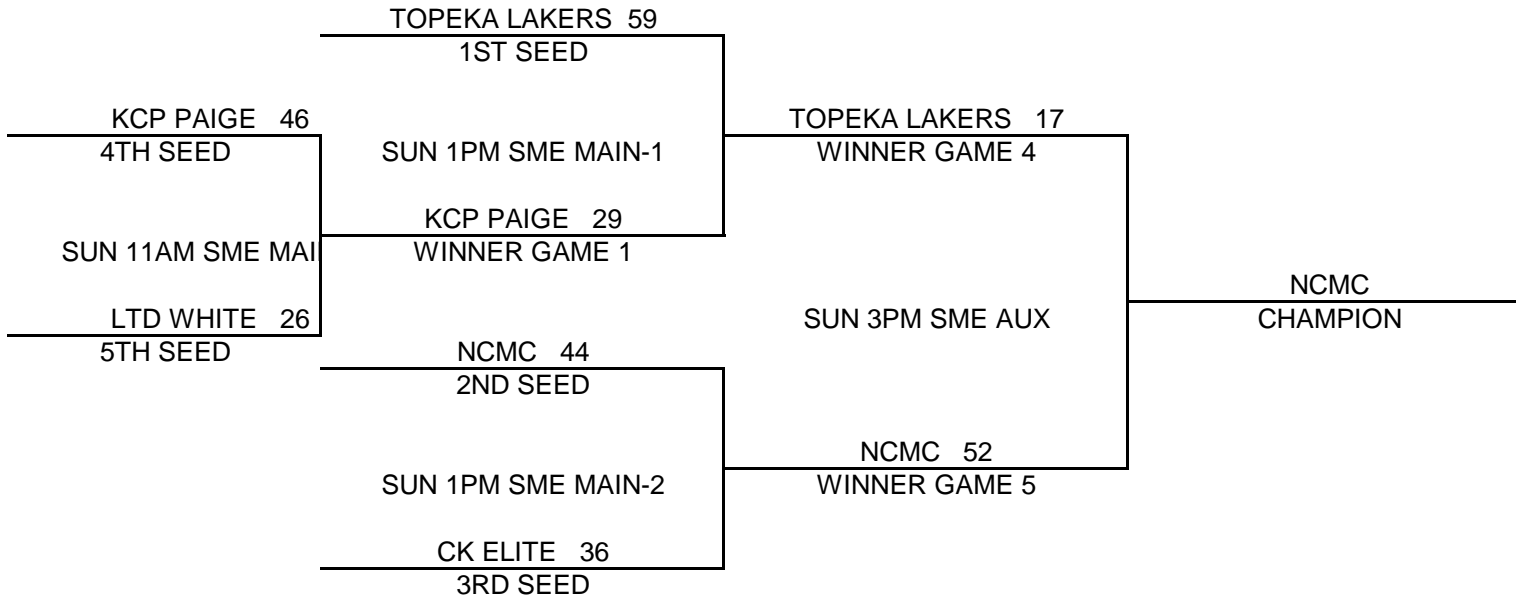

K C Premiere MAYB TOURNAMENT

7TH GRADE BOYS DIVISION

BRACKET A