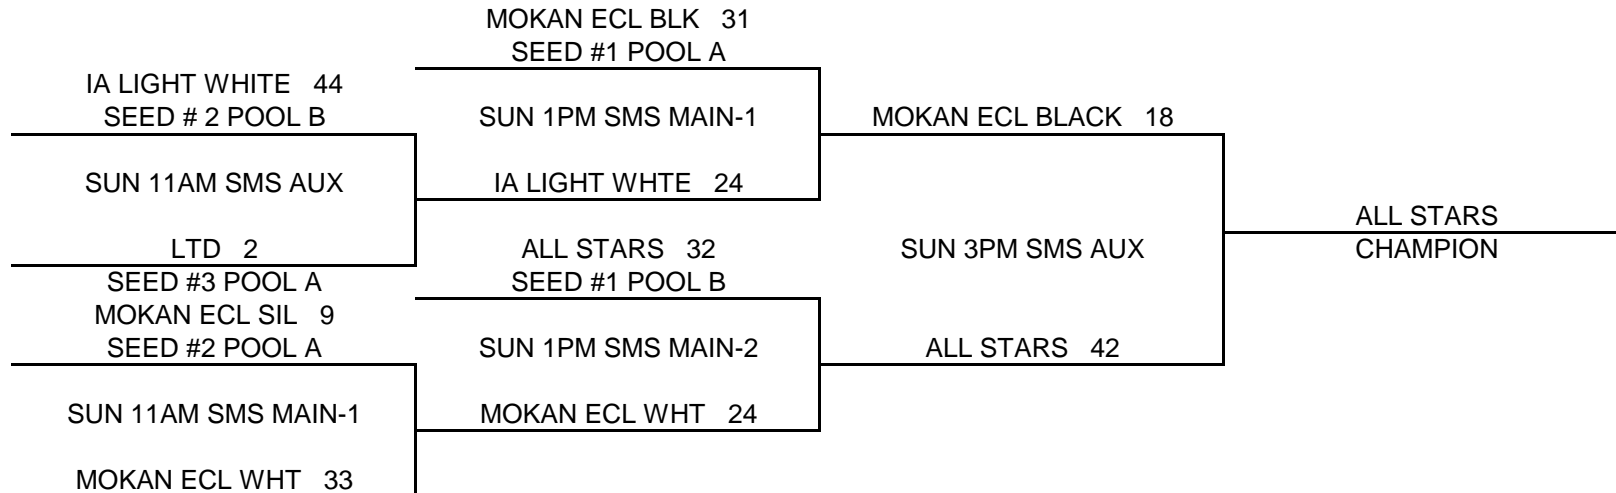

### POOL A

- (1) MOKAN ECLIPSE BLACK
- (2) LIVIN THE DREAM
- (3) DRAGONS\*
- (4) MOKAN ECLIPSE SILVER

<u>W</u>	<u>L</u>
II	
	II
	II
II	

### POOL B

- (1) ALL STARZ
- (2) MOKAN ECLIPSE WHITE
- (3) IA LIGHTNING WHITE

<u>W</u>	<u>L</u>
II	
	II
I	I

\*TEAM ONLY PLAYING ON SATURDAY. WILL NOT COMPETE IN CHAMPIONSHIP ROUND.

### POOL PLAY SCHEDULE

A1	VS	A2	SAT	6:30PM	SMS MAIN-1	<b>43-4</b>
A3	VS	A4	SAT	6:30PM	SMS MAIN-2	<b>26-33</b>
B1	VS	B2	SAT	4:00PM	SME MAIN-2	<b>36-22</b>
A1	VS	A3	SAT	8:30PM	SMS MAIN-1	<b>55-17</b>
A2	VS	A4	SAT	8:30PM	SMS MAIN-2	<b>32-7</b>
B1	VS	B3	SAT	6:00PM	SME MAIN-2	<b>48-42</b>
B2	VS	B3	SAT	8:00PM	SME MAIN-2	<b>20-22</b>

### CHAMPIONSHIP ROUND