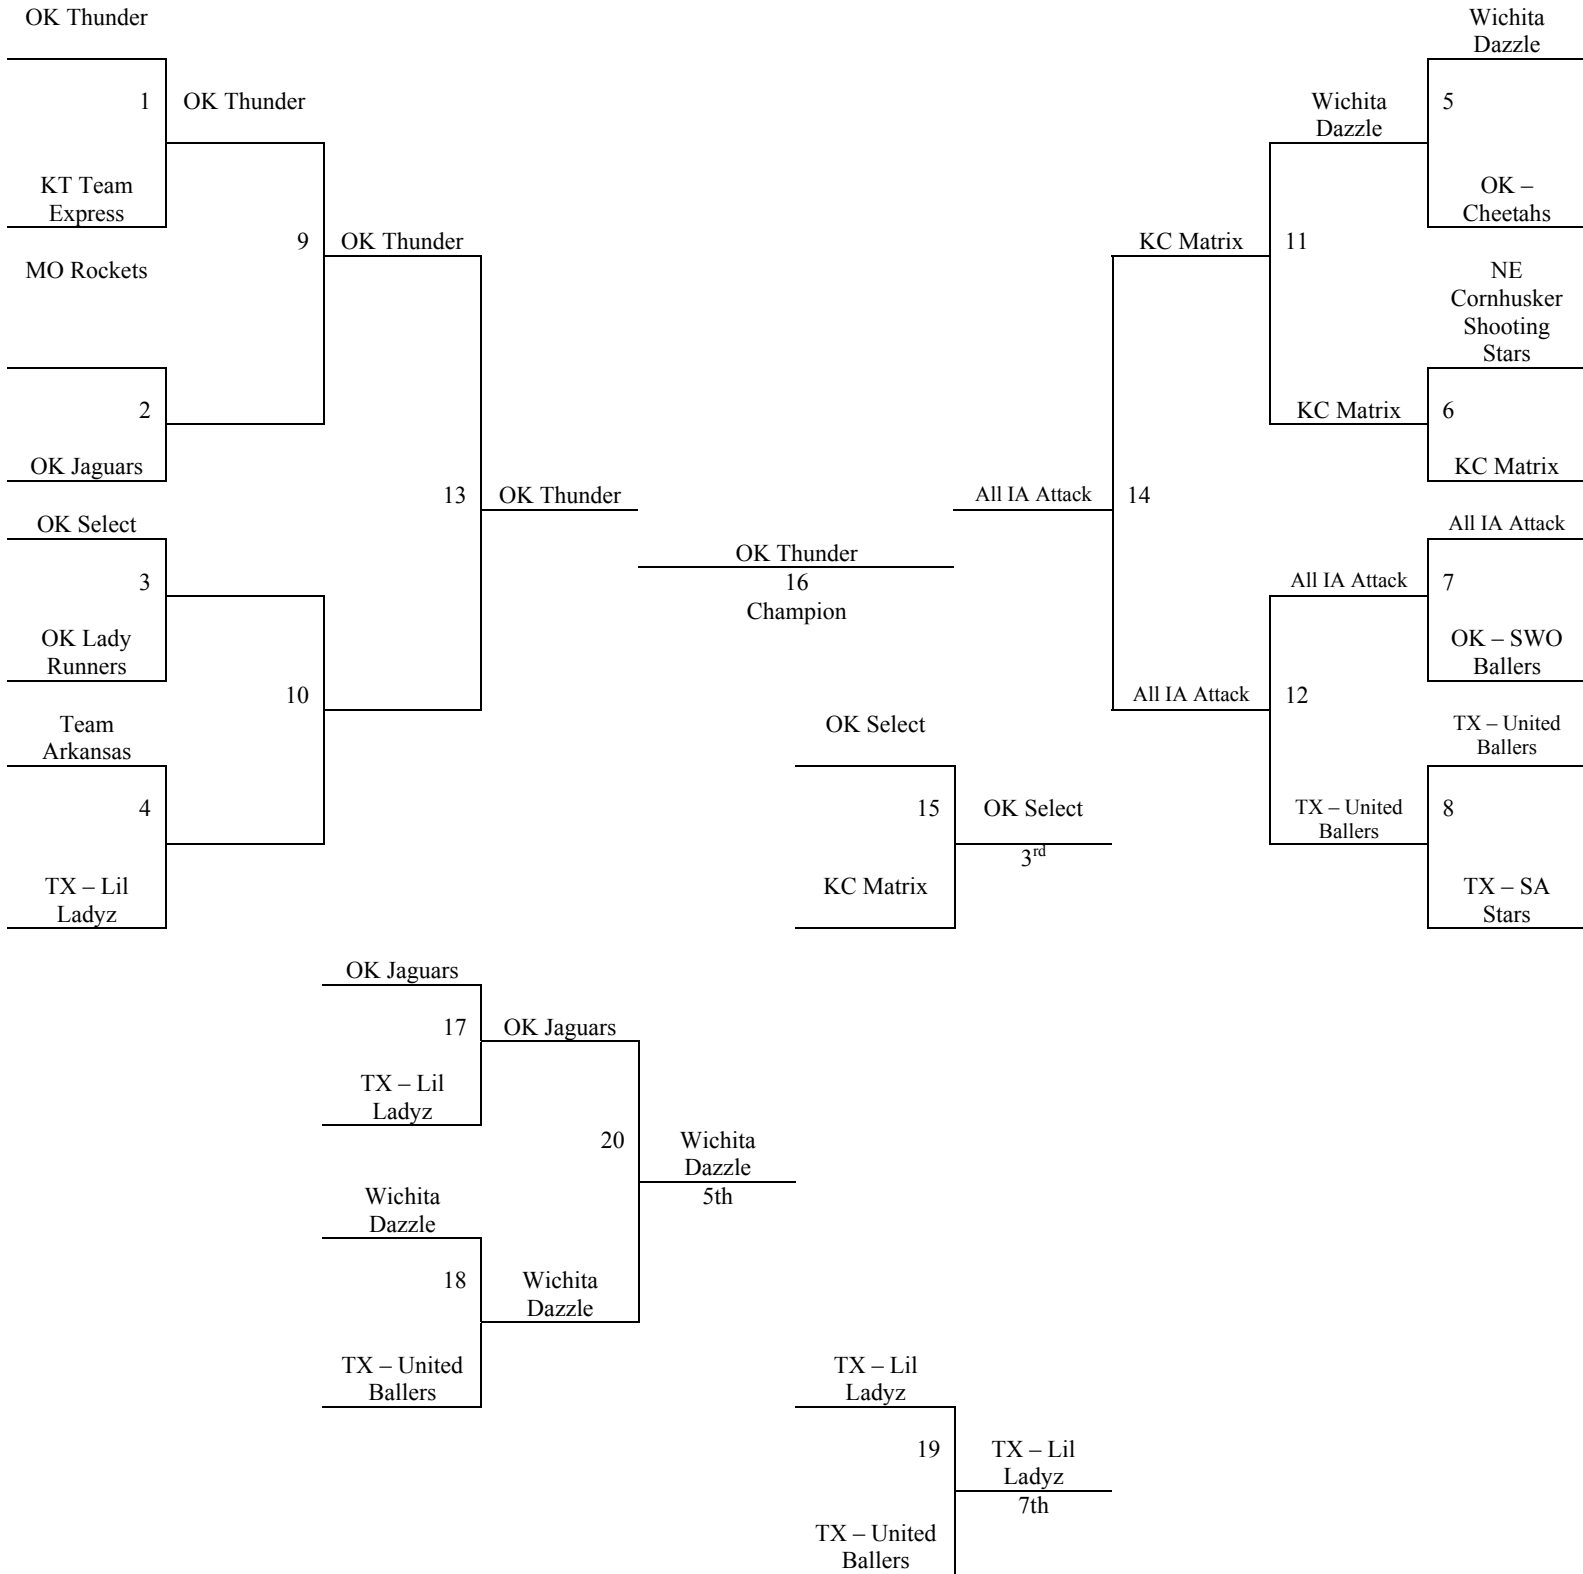

2009 MAYB Girls Nationals
4th Grade Girls

Pool A	W	L	Pool B	W	L	Pool C	W	L
1. TX San Antonio Stars	2	1	5. TX – Katy Team Express	1	2	9. MO – Rockets	1	2
2. OK – Lady Runners	0	3	6. MO – KC Matrix	2	1	10. TX – Lil Ladyz	2	1
3. OK – Lady Thunder	3	0	7. OK – Select	3	0	11. KS – Wichita Dazzle	3	0
4. NE – Cornhusker Shooting Stars	1	2	8. TX – United Ballers	1	2	12. OK – SWO Ballers	0	3

Pool D	W	L
13. OK – Cheetahs	0	3
14. OK- Jagyars	2	1
15. AR – Team Arkansas	1	2
16. IA – All Iowa Attack	3	0

All teams to Bracket

Friday	Colvin 3	Colvin 6	Colvin 7	Colvin
9:00	-	*1-2 – Open	5-6	-
10:05	-	3-4	7-8	-
11:10	-	9-10	11-12	-
12:15	-	13-14	15-16	-
1:20	-	1-3	-	-
2:25	-	*4-14	-	-
3:30	-	5-7	6-8	-
4:35	-	9-11	10-12	-
5:40	-	13-15	14-16	-
6:45	-	1-4	*2-3 - Open	-
7:50	-	5-8	-	-
8:55	-	6-7	-	-
10:00	-	-	-	-
Saturday				
8:00	9-12	-	13-16	-
9:05	10-11	-	14-15	-
10:10	G1	-	-	-
11:15	*G3	-	-	-
12:20	G2	G4	-	-
1:25	G5	G6	-	-
2:30	G7	-	-	-
3:35	G8	-	-	-
4:40	G9	-	-	-
5:45	G10	-	-	-
6:50	G11	-	-	-
7:55	G12	-	-	-
9:00	-	-	-	-
10:00	-	-	-	-
Sunday				
8:00	-	G17	G13	-
9:05	-	G18	G14	-
10:10	-	-	-	-
11:15	-	-	-	-
12:20	-	G19	-	-
1:25	-	G20	G15	-
2:30	-	-	-	G16
3:35	-	-	-	-
4:40	-	-	-	-
5:45	-	-	-	-
6:50	-	-	-	-

Colvin 3-8 = Colvin Center on OSU Campus

Still HS = Stillwater High School

Please make sure to click the refresh button on your internet browser to ensure you have the most up to date schedule.

We are a Grade based organization! Please make sure you have Grade Verification with you at the tournament!

**2009 MAYB Girls Nationals
4th Grade Girls**