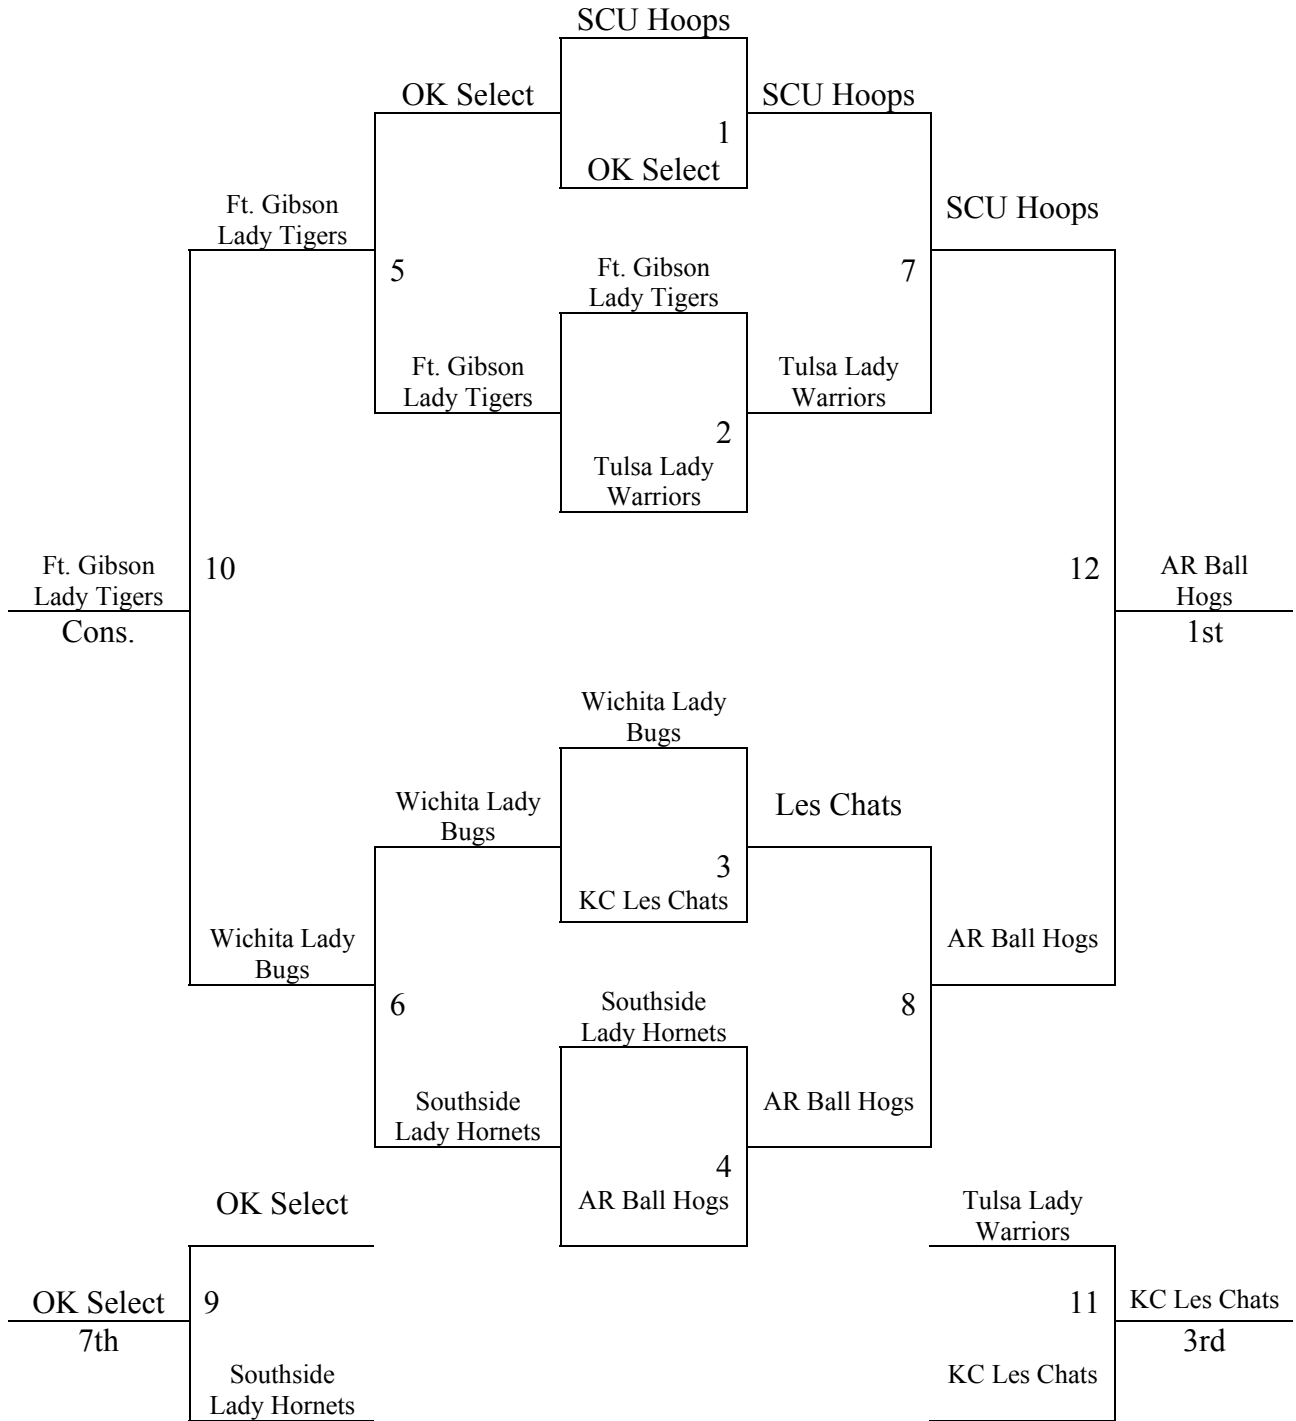

**2009 MAYB Girls Nationals
3rd Grade Girls**

Pool A	W	L	Pool B	W	L
1. OK – SCU Hoops	3	0	5. MO – KC Les Chats	1	2
2. OK – Ft. Gibson Lady Tigers	1	2	6. AR – Ball Hogs	3	0
3. KS – Wichita Lady Bugs	2	1	7. OK – Tulsa Lady Warriors	2	1
4. TX – Southside Lady Hornets	0	3	8. OK - Select	0	3

All teams to Bracket

Friday	Colvin 3	Colvin 6	Colvin 7	Colvin
9:00	1-2	-	-	-
10:05	3-4	-	-	-
11:10	5-6	-	-	-
12:15	7-8	-	-	-
1:20	1-3	-	-	-
2:25	2-4	-	-	-
3:30	5-7	-	-	-
4:35	6-8	-	-	-
5:40	1-4	-	-	-
6:45	2-3	-	-	-
7:50	5-8	-	-	-
8:55	6-7	-	-	-
10:00	-	-	-	-
Saturday				
8:00	-	G1	-	-
9:05	-	G2	-	-
10:10	-	G3	-	-
11:15	-	G4	-	-
12:20	-	-	-	-
1:25	-	-	-	-
2:30	-	-	-	-
3:35	-	-	-	-
4:40	-	G5	-	-
5:45	-	G6	-	-
6:50	-	G7	-	-
7:55	-	G8	-	-
9:00	-	-	-	-
10:00	-	-	-	-
Sunday				
8:00	-	-	-	-
9:05	-	-	-	-
10:10	-	-	G9	-
11:15	-	-	G10	-
12:20	-	-	-	G11
1:25	-	-	-	G12
2:30	-	-	-	-
3:35	-	-	-	-
4:40	-	-	-	-
5:45	-	-	-	-
6:50	-	-	-	-

Colvin 3-8 = Colvin Center on OSU Campus
Still HS = Stillwater High School

*Please make sure to click the refresh button on your internet browser to ensure you have the most up to date schedule.
We are a Grade based organization! Please make sure you have Grade Verification with you at the tournament!*

**2009 MAYB Girls Nationals
3rd Grade Girls**