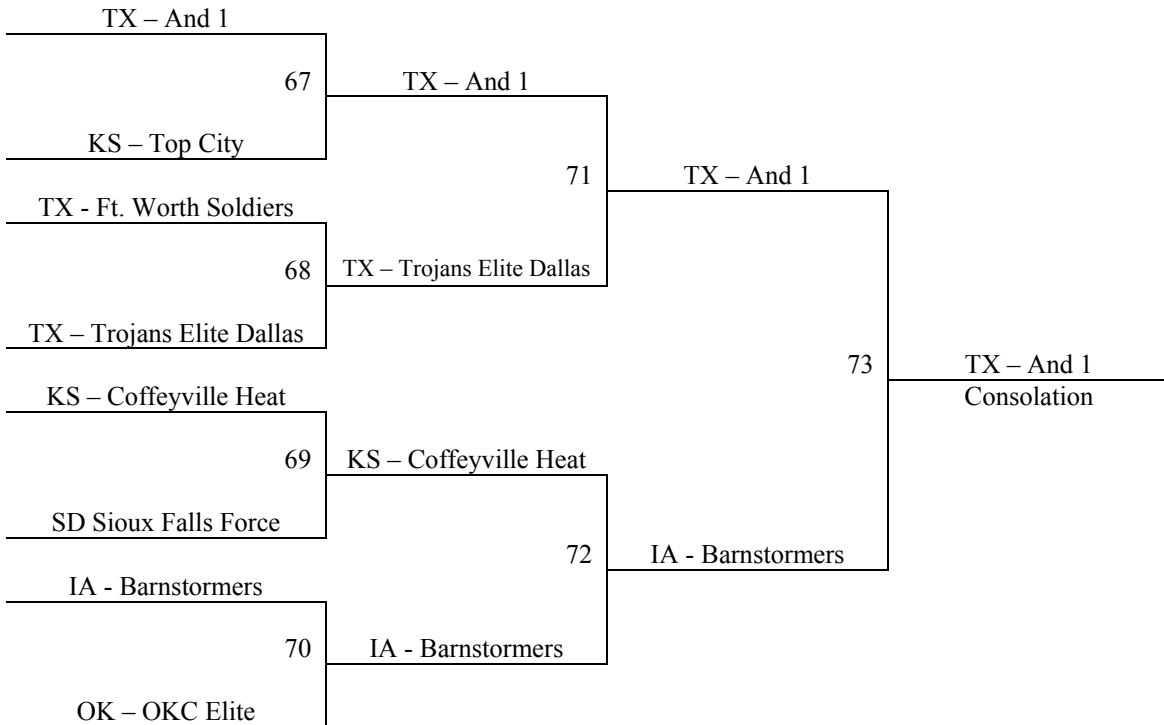

Consolation Bracket