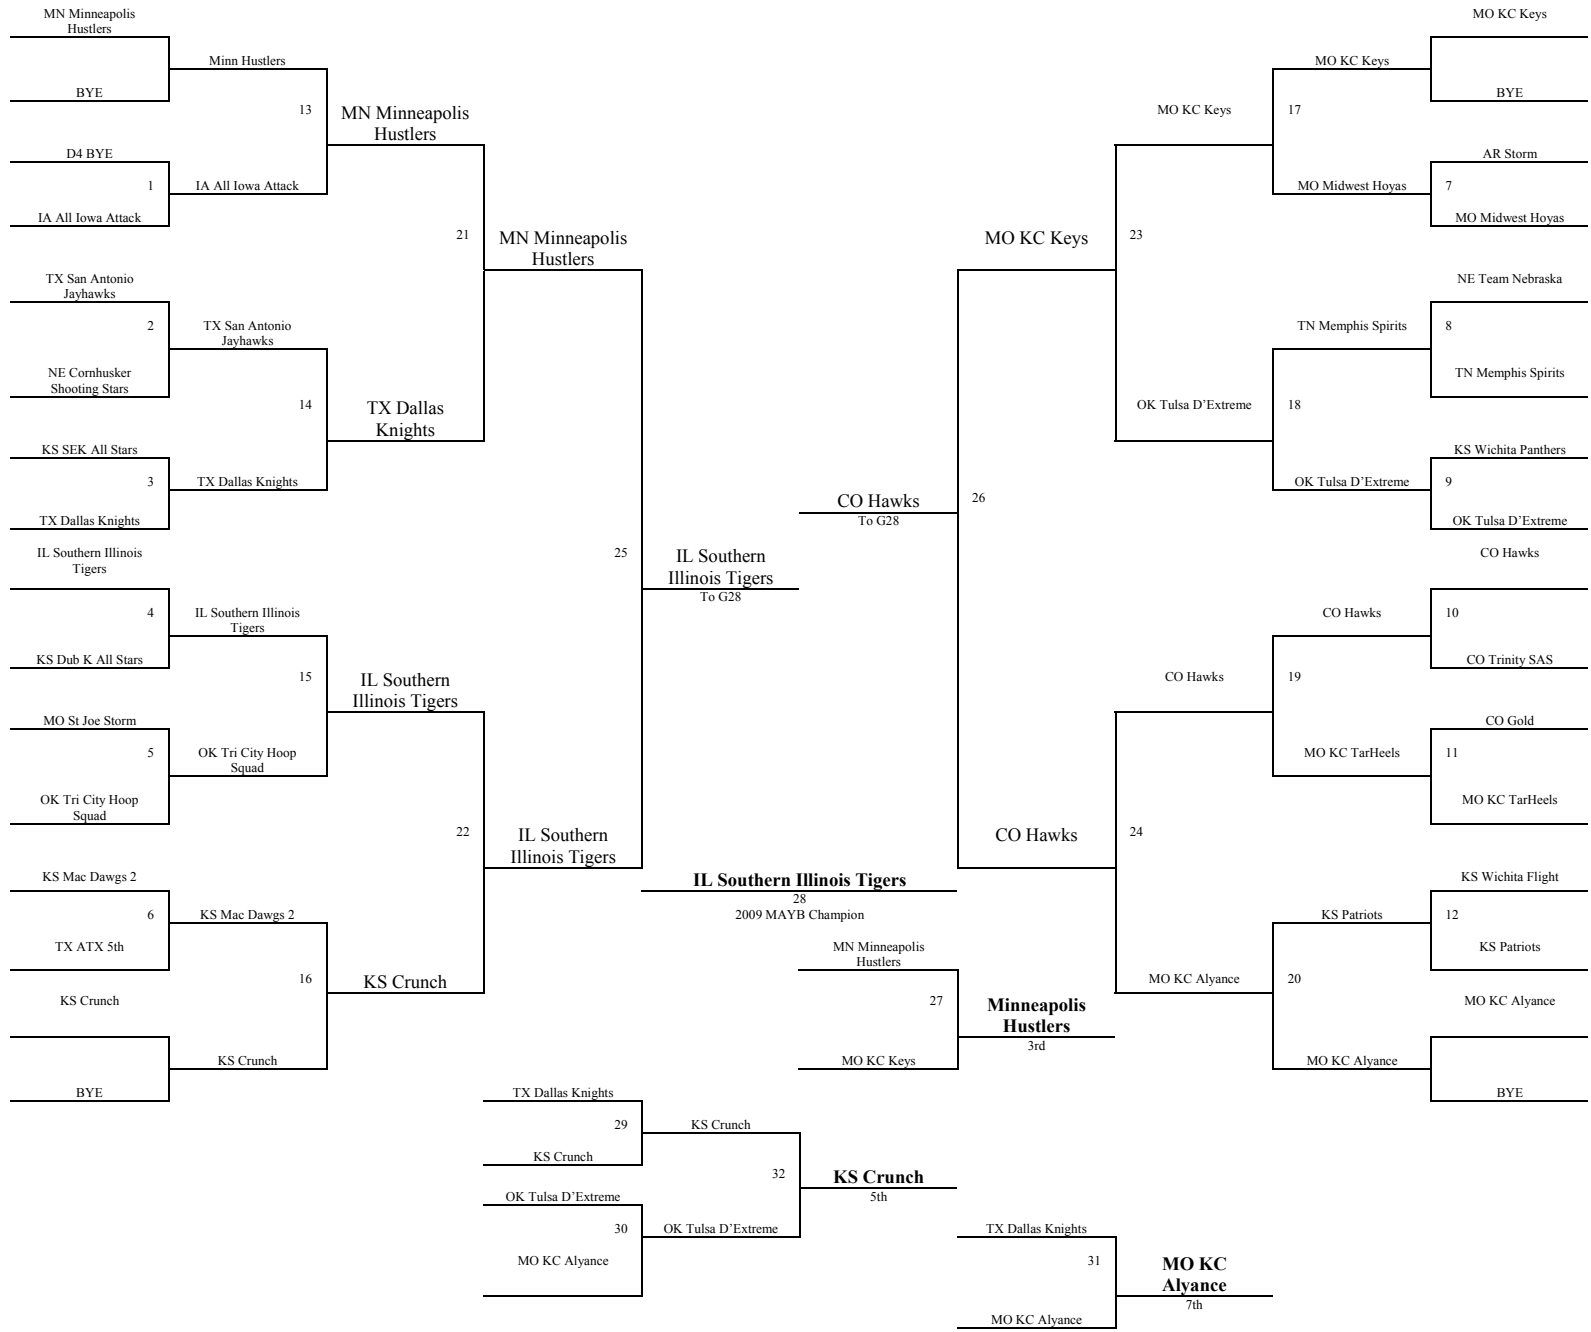

2009 MAYB Boys Nationals 5th Grade Boys