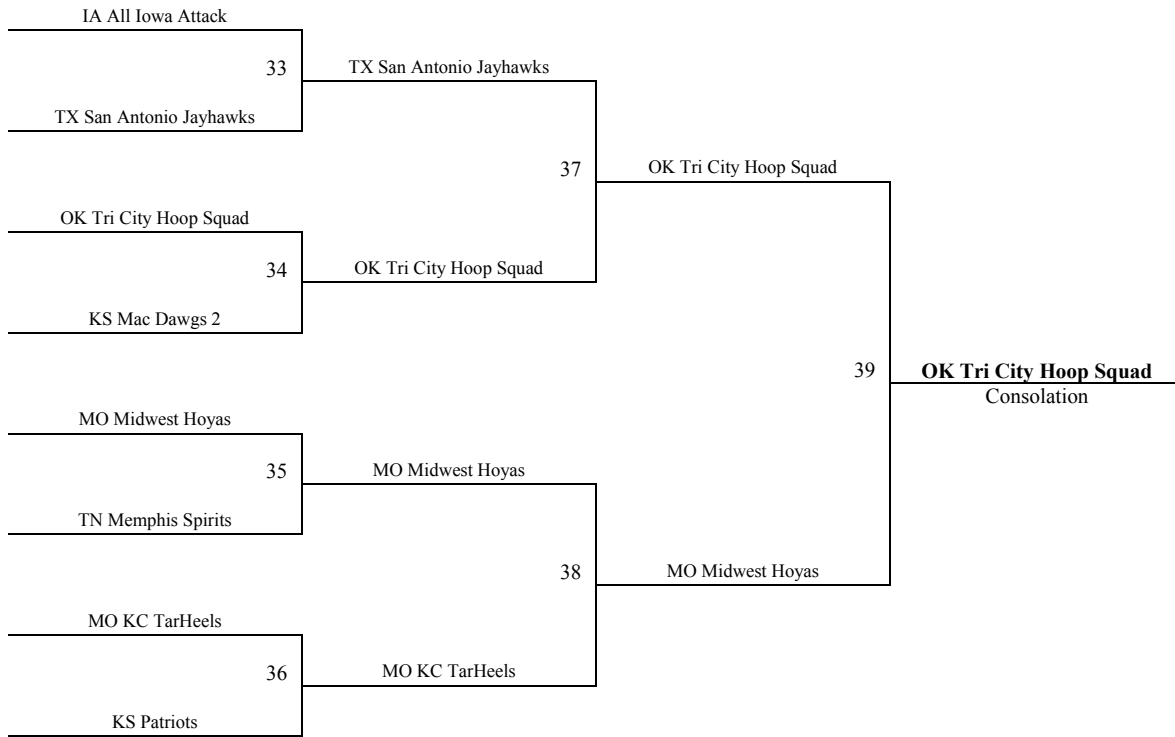

**2009 MAYB Boys Nationals
5thGrade Boys
Consolation Bracket**