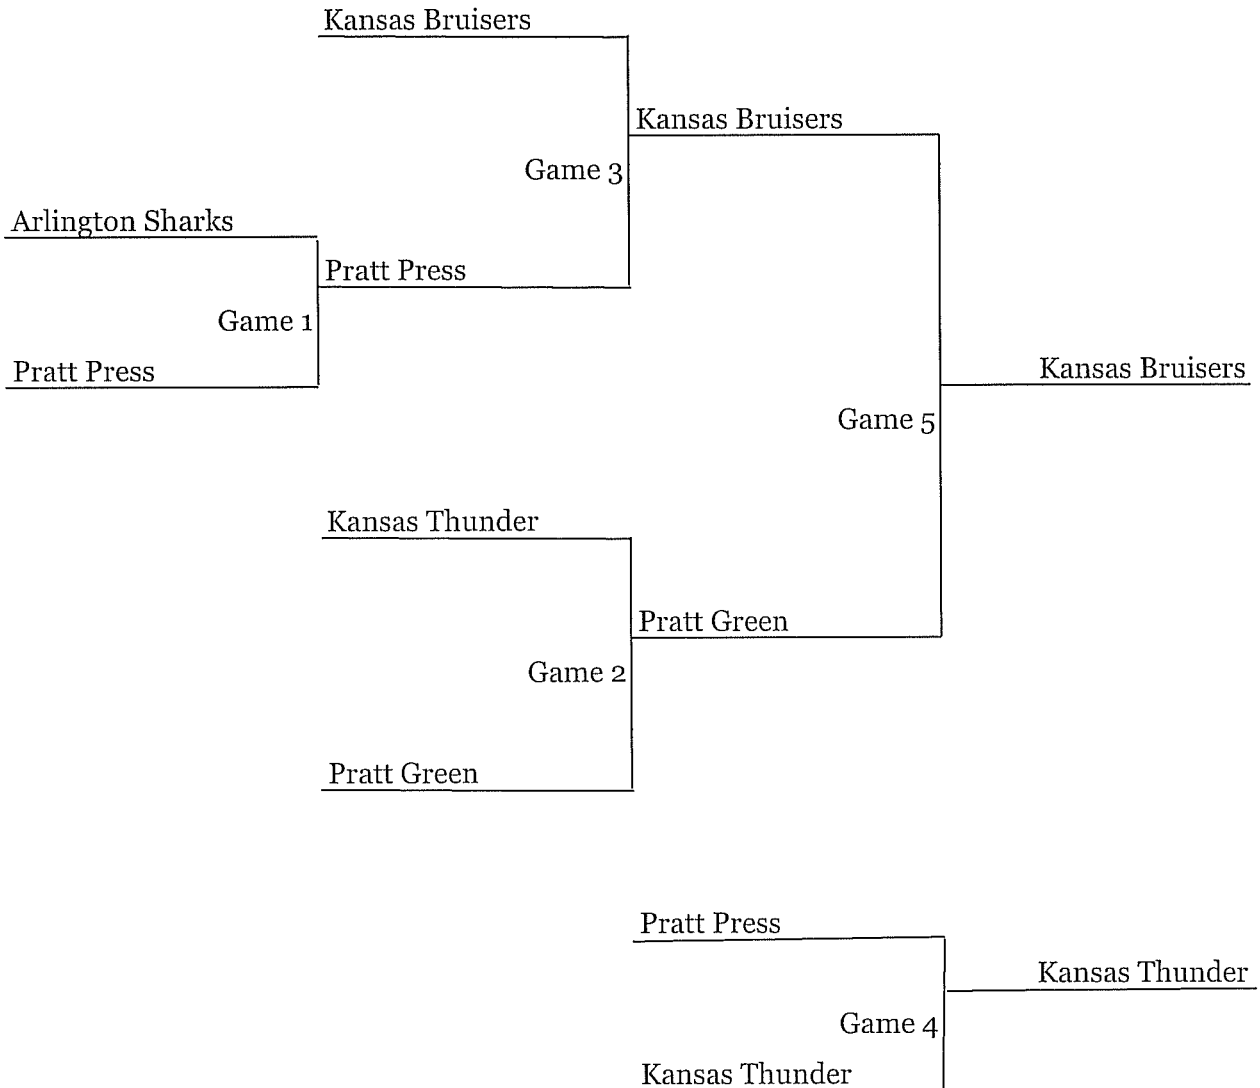

6th and 7th Grade Boys

- Game #1 8:00 Frog Dome
- Game #2 9:00 Frog Dome
- Game #3 10:00 Frog Dome
- Game #4 12:00 Liberty MS
- Game #5 12:00 Pratt HS

Top Team on Bracket is Home

8th Grade Boys

Game #1 8:00 Liberty MS