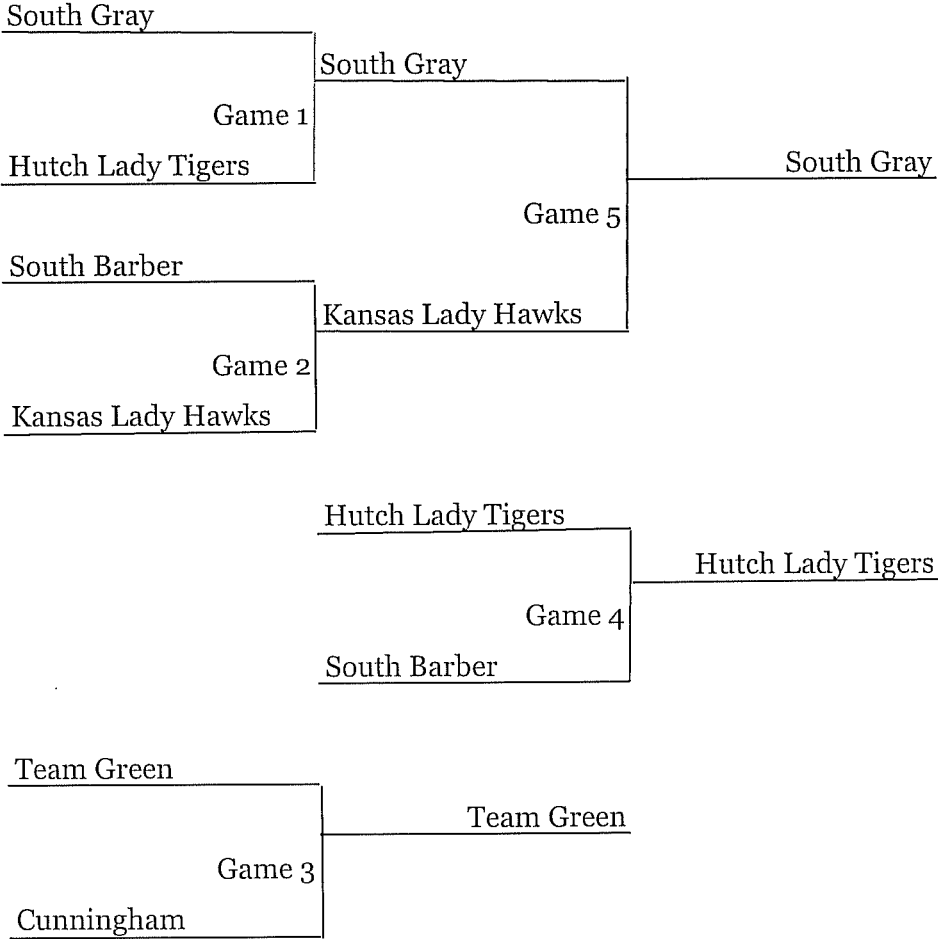

6th and 7th Grade Boys

- Game #1 8:00 Frog Dome
- Game #2 9:00 Frog Dome
- Game #3 10:00 Frog Dome
- Game #4 12:00 Liberty MS
- Game #5 12:00 Pratt HS

Top Team on Bracket is Home

8th Grade Boys

Game #1 8:00 Liberty MS

Game #2 9:00 Liberty MS

Game #3 1:00 Liberty MS

Game #4 1:00 Liberty MS

Top Team on Bracket is Home

High School Boys

Bracket A

Bracket B

- Game #1 10:00 Pratt HS
- Game #2 10:00 Liberty MS
- Game #3 11:00 Pratt HS
- Game #4 11:00 Liberty MS
- Game #5 12:00 Frog Dome
- Game #6 1:00 Frog Dome
- Game #7 2:00 Frog Dome
- Game #8 3:00 Liberty MS
- Game #9 3:00 Pratt HS

Top Team on Bracket is Home

High School Girls

- Game #1 8:00 Pratt HS
- Game #2 9:00 Pratt HS
- Game #3 11:00 Frog Dome
- Game #4 2:00 Liberty MS
- Game #5 2:00 Pratt HS

Top Team on Bracket is Home