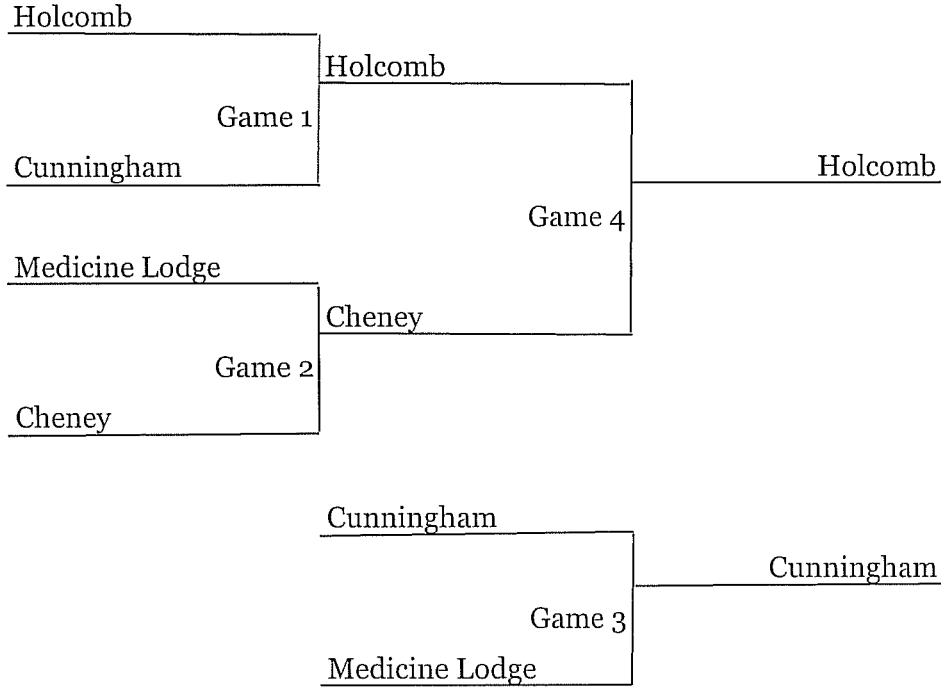

| | | | | | | |
|----------|-------|-----|------------------------|----|------------------------|----|
| Friday | 7:00 | PHS | Team Green | 24 | Hutchinson Lady Tigers | 33 |
| Friday | 8:00 | PHS | S. Gray Running Rebels | 60 | South Barber | 13 |
| Saturday | 8:00 | MB | Kansas Lady Hawks | 40 | South Barber | 43 |
| Saturday | 9:00 | PHS | Team Green | 20 | S. Gray Running Rebels | 39 |
| Saturday | 9:00 | MB | Hutchinson Lady Tigers | 39 | Cunningham Lady Cats | 19 |
| Saturday | 11:00 | LMS | Cunningham Lady Cats | 12 | Kansas Lady Hawks | 50 |
| Saturday | 4:00 | PHS | Kansas Lady Hawks | 41 | Team Green | 23 |
| Saturday | 4:00 | LMS | Cunningham Lady Cats | 20 | South Barber | 50 |
| Saturday | 4:00 | MB | Hutchinson Lady Tigers | 35 | S. Gray Running Rebels | 49 |
| Saturday | 7:00 | MB | South Barber | 47 | Hutchinson Lady Tigers | 35 |
| Saturday | 8:00 | PHS | Team Green | 33 | Cunningham Lady Cats | 29 |
| Saturday | 8:00 | LMS | S. Gray Running Rebels | 52 | Kansas Lady Hawks | 42 |

6th and 7th Grade Boys

- Game #1 8:00 Frog Dome
- Game #2 9:00 Frog Dome
- Game #3 10:00 Frog Dome
- Game #4 12:00 Liberty MS
- Game #5 12:00 Pratt HS

Top Team on Bracket is Home

8th Grade Boys

Game #1 8:00 Liberty MS

Game #2 9:00 Liberty MS

Game #3 1:00 Liberty MS

Game #4 1:00 Liberty MS

Top Team on Bracket is Home

High School Boys

Bracket A

Bracket B

- Game #1 10:00 Pratt HS
- Game #2 10:00 Liberty MS
- Game #3 11:00 Pratt HS
- Game #4 11:00 Liberty MS
- Game #5 12:00 Frog Dome
- Game #6 1:00 Frog Dome
- Game #7 2:00 Frog Dome
- Game #8 3:00 Liberty MS
- Game #9 3:00 Pratt HS

Top Team on Bracket is Home

High School Girls

- Game #1 8:00 Pratt HS
- Game #2 9:00 Pratt HS
- Game #3 11:00 Frog Dome
- Game #4 2:00 Liberty MS
- Game #5 2:00 Pratt HS

Top Team on Bracket is Home