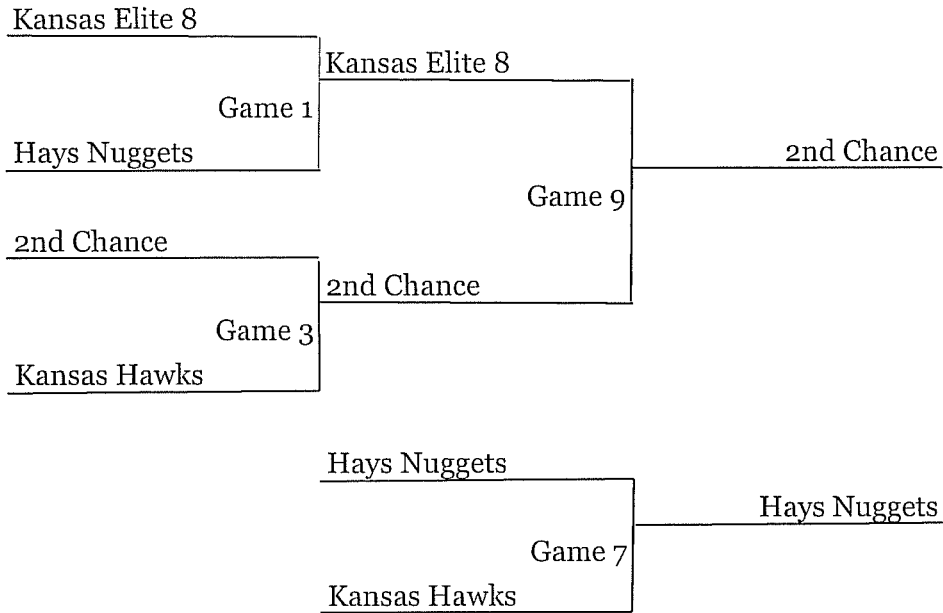

6th and 7th Grade Boys

- Game #1 8:00 Frog Dome
- Game #2 9:00 Frog Dome
- Game #3 10:00 Frog Dome
- Game #4 12:00 Liberty MS
- Game #5 12:00 Pratt HS

Top Team on Bracket is Home

8th Grade Boys

Game #1 8:00 Liberty MS

Game #2 9:00 Liberty MS

Game #3 1:00 Liberty MS

Game #4 1:00 Liberty MS

Top Team on Bracket is Home

High School Boys

Bracket A

Bracket B

- Game #1 10:00 Pratt HS
- Game #2 10:00 Liberty MS
- Game #3 11:00 Pratt HS
- Game #4 11:00 Liberty MS
- Game #5 12:00 Frog Dome
- Game #6 1:00 Frog Dome
- Game #7 2:00 Frog Dome
- Game #8 3:00 Liberty MS
- Game #9 3:00 Pratt HS

Top Team on Bracket is Home

High School Girls

- Game #1 8:00 Pratt HS
- Game #2 9:00 Pratt HS
- Game #3 11:00 Frog Dome
- Game #4 2:00 Liberty MS
- Game #5 2:00 Pratt HS

Top Team on Bracket is Home