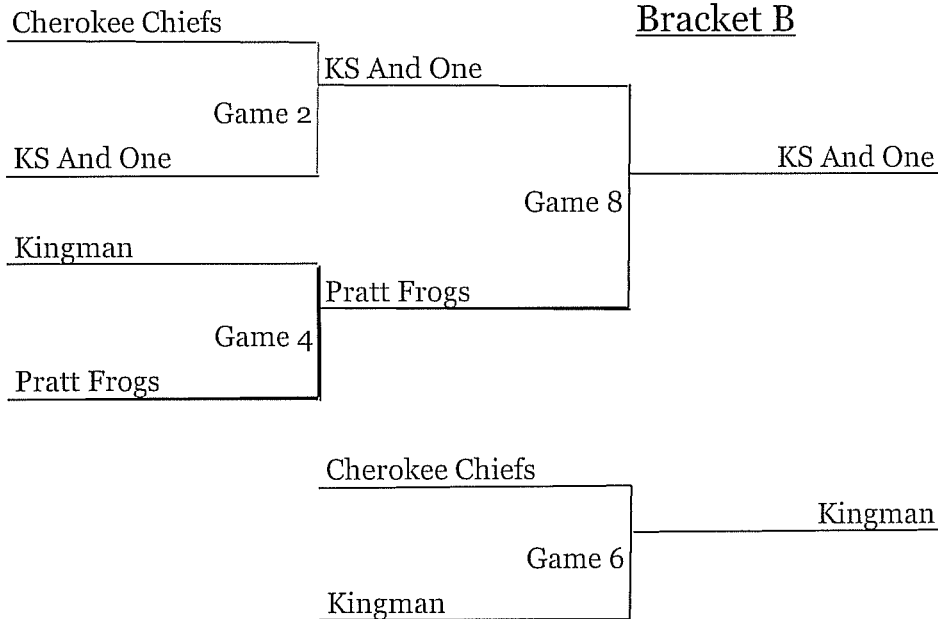

6th and 7th Grade Boys

- Game #1 8:00 Frog Dome
- Game #2 9:00 Frog Dome
- Game #3 10:00 Frog Dome
- Game #4 12:00 Liberty MS
- Game #5 12:00 Pratt HS

Top Team on Bracket is Home

8th Grade Boys

Game #1 8:00 Liberty MS

Game #2 9:00 Liberty MS

Game #3 1:00 Liberty MS

Game #4 1:00 Liberty MS

Top Team on Bracket is Home

High School Boys

Bracket A

Bracket B

- Game #1 10:00 Pratt HS
- Game #2 10:00 Liberty MS
- Game #3 11:00 Pratt HS
- Game #4 11:00 Liberty MS
- Game #5 12:00 Frog Dome
- Game #6 1:00 Frog Dome
- Game #7 2:00 Frog Dome
- Game #8 3:00 Liberty MS
- Game #9 3:00 Pratt HS

Top Team on Bracket is Home

High School Girls

- Game #1 8:00 Pratt HS
- Game #2 9:00 Pratt HS
- Game #3 11:00 Frog Dome
- Game #4 2:00 Liberty MS
- Game #5 2:00 Pratt HS

Top Team on Bracket is Home