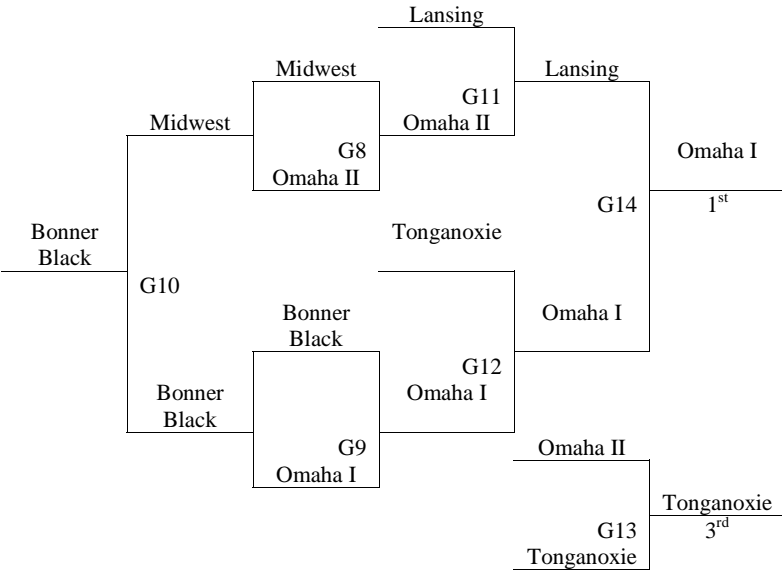

7th - 8th Grade Girls

Round Robin Format

Awards given to top 3 teams – Ties broken by head to head competition.

Team	Wins	Losses	Place
1. Kansas Elite – Morton	5	0	1 st
2. BL Ladycats	1	4	4 th
3. Leavenworth Pioneers	4	1	2 nd
4. Kansas Elite - Stewart	1	4	4 th
5. Vance Brother's Wildcats	3	2	3 rd
6. Lady Cougars - KC	1	4	4 th

Results

9th - 10th Grade Girls

Round robin pool play with top 2 teams in each pool going to bracket A and others to bracket B.

Awards given to top 3 teams in bracket A and winner of bracket B.

Pool A	Wins	Losses	Seed
1. Missouri Magic	3	0	A1
2. Lansing Lions	1	2	A3
3. Spring Hill Broncos	2	1	A2
4. Bonner Black	0	3	A4
Pool B	Wins	Losses	Seed
5. Tonganoxie	1	2	B3
6. Warriors	3	0	B1
7. Lyndon	2	1	B2
8. Omaha Skutt Sky Hawks II	0	3	B4
Pool C	Wins	Losses	Seed
9. Omaha Skutt Sky Hawks I	2	1	C3
10. Bonner Orange	2	1	C1
11. Midwest Basketball - KS	0	3	C4
12. Lady Cougars - KS	2	1	C2

Friday	District PE Court 1	District PE Court 2	CMS
6:00	-	<u>1-2</u>	-
7:00	-	-	<u>5-6</u>
8:00	-	<u>3-4</u>	-
9:00	-	<u>10-12</u>	-
Saturday	District PE Court 1	District PE Court 2	CMS
8:00	-	<u>1-3</u>	-
9:00	-	<u>2-4</u>	-
10:00	-	<u>5-7</u>	-
11:00	-	<u>6-8</u>	-
12:00	-	<u>9-10</u>	-
1:00	-	<u>11-12</u>	-
2:00	-	<u>7-8</u>	-
3:00	-	<u>9-11</u>	-
4:00	-	-	<u>2-3</u>
5:00	-	<u>1-4</u>	-
6:00	-	<u>6-7</u>	-
7:00	-	<u>5-8</u>	-
8:00	<u>9-12</u>	<u>10-11</u>	-
9:00	-	-	-
Sunday	District PE Court 1	District PE Court 2	CMS
8:00	-	-	G1
9:00	-	-	G2
10:00	G8	G9	-
11:00	-	-	G3
12:00	-	-	-
1:00	-	-	G4
2:00	G12	G11	G5
3:00	-	-	G10
4:00	G14 – 1 st Bracket B	G6 – Third Place	G7 – Championship
5:00	-	-	G13

Results

9th - 10th Grade Girls

Bracket A

Bracket B

Results

11th - 12th Grade Girls

Round robin pool play with top 2 teams in each pool going to bracket A and others to bracket B.
Awards given to top 3 teams in bracket A and winner of bracket B.