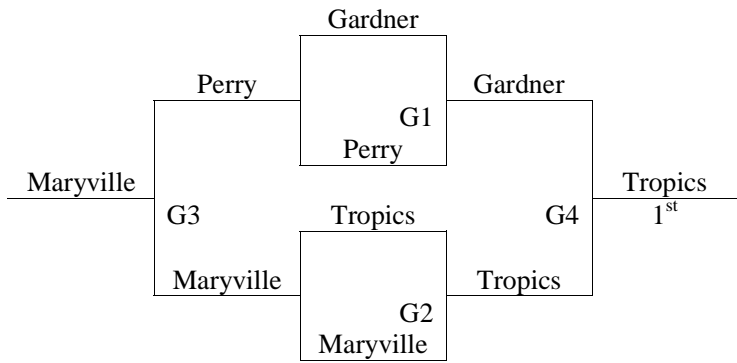

11th - 12th Grade Boys

3 games round robin then one bracket.
Awards given for 1st and 2nd in bracket.

Team	Wins	Losses	Seed
1. Maryville MO	1	2	3
2. Gardner	3	0	1
3. Perry-Lecompton	0	3	4
4. KC Tropics	2	1	2

Friday	BSHS
6:00	<u>2</u>-3
7:00	-
8:00	<u>2</u>-4
9:00	-
Saturday	BSHS
1:00	<u>1</u>-3
2:00	-
3:00	-
4:00	<u>3</u>-4
5:00	-
6:00	-
7:00	<u>1</u>-4
8:00	-
9:00	<u>1</u>-2
Sunday	BSHS
8:00	G1
9:00	-
10:00	G2
11:00	-
12:00	G4 - Championship
1:00	-
2:00	G3

11th - 12th Grade Boys

Results