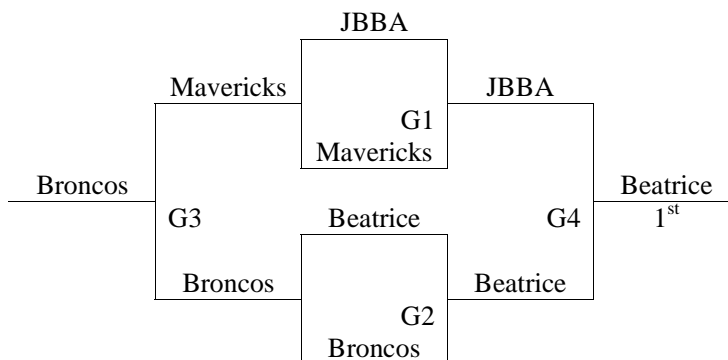

6th - 7th Grade Boys

3 games round robin then one bracket.
Awards given for 1st and 2nd in bracket.

Team	Wins	Losses	Seed
1. JBBA Force Blue	2	1	1
2. Spring Hill Broncos	2	1	3
3. Beatrice	2	1	2
4. Spring Hill Mavericks	0	3	4

Friday	BSE	CMS	BSHS
6:00	-	<u>1-2</u>	-
7:00	-	-	-
8:00	-	-	-
9:00	-	<u>3-4</u>	-
Saturday	BSE	CMS	BSHS
9:00	-	<u>1-3</u>	-
10:00	-	-	-
11:00	-	<u>2-4</u>	-
12:00	-	-	-
1:00	-	<u>1-4</u>	-
2:00	-	-	-
3:00	-	<u>2-3</u>	-
Sunday	BSE	CMS	BSHS
2:00	G1	-	-
3:00	G2	-	-
4:00	-	-	-
5:00	G3	-	G4 - Championship

6th - 7th Grade Boys

Results