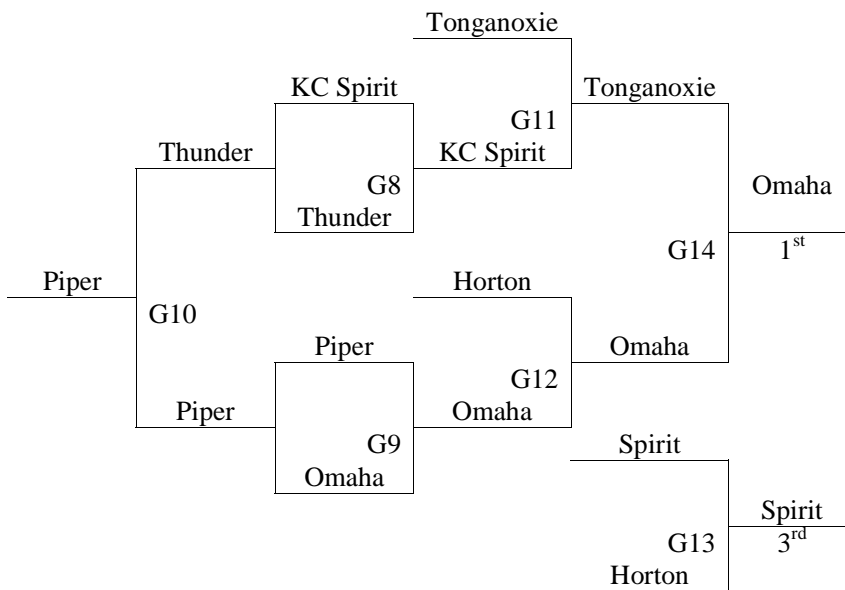

Results

9th - 10th Grade Girls

Bracket A

Bracket B

Results

11th - 12th Grade Girls

Round robin pool play with top 2 teams in each pool going to bracket A and others to bracket B.
Awards given to top 3 teams in bracket A and winner of bracket B.

Pool A	Wins	Losses	Seed
1. KC Burst	3	0	A1
2. Tonganoxie	1	2	A3
3. Holton Lady Wildcats	2	1	A2
4. Piper	0	3	A4
Pool B	Wins	Losses	Seed
5. Lansing Lions	2	1	B2
6. NW MO Running Rebels	3	0	B1
7. Lady Thunder - KC	0	3	B4
8. Horton Chargers	1	2	B3
Pool C	Wins	Losses	Seed
9. Omaha Skutt Sky Hawks	1	2	C3
10. KC Spirit	0	3	C4
11. Gardner Blazers	3	0	C1
12. Louisburg Lady Cats	2	1	C2

Friday	District PE Court 1	District PE Court 2	BSHS
6:00	<u>1-2</u>	-	-
7:00	-	<u>3-4</u>	-
8:00	<u>5-6</u>	-	-
9:00	<u>7-8</u>	-	-
Saturday	District PE Court 1	District PE Court 2	BSHS
8:00	<u>1-3</u>	-	-
9:00	<u>5-7</u>	-	-
10:00	<u>2-4</u>	-	-
11:00	<u>11-12</u>	-	-
12:00	<u>9-10</u>	-	-
1:00	<u>6-8</u>	-	-
2:00	<u>10-12</u>	-	-
3:00	<u>9-11</u>	-	-
4:00	-	<u>2-3</u>	-
5:00	<u>1-4</u>	-	-
6:00	<u>5-8</u>	-	<u>6-7</u>
7:00	<u>10-11</u>	-	-
8:00	-	-	<u>9-12</u>
Sunday	District PE Court 1	District PE Court 2	BSHS
8:00	G1	G2	-
9:00	G8	G9	-
10:00	-	-	-
11:00	G3	G10	-
12:00	G4	G5	-
1:00	G11	G12	-
2:00	-	-	-
3:00	G7 - Championship	G6 – 3 rd Place	-
4:00	-	-	-
5:00	G14 – 1 st Bracket B	G13	-

Results

11th - 12th Grade Girls

Bracket A

Bracket B

Results

6th - 7th Grade Boys

3 games round robin then one bracket.
Awards given for 1st and 2nd in bracket.

Team	Wins	Losses	Seed
1. JBBA Force Blue	2	1	1
2. Spring Hill Broncos	2	1	3
3. Beatrice	2	1	2
4. Spring Hill Mavericks	0	3	4