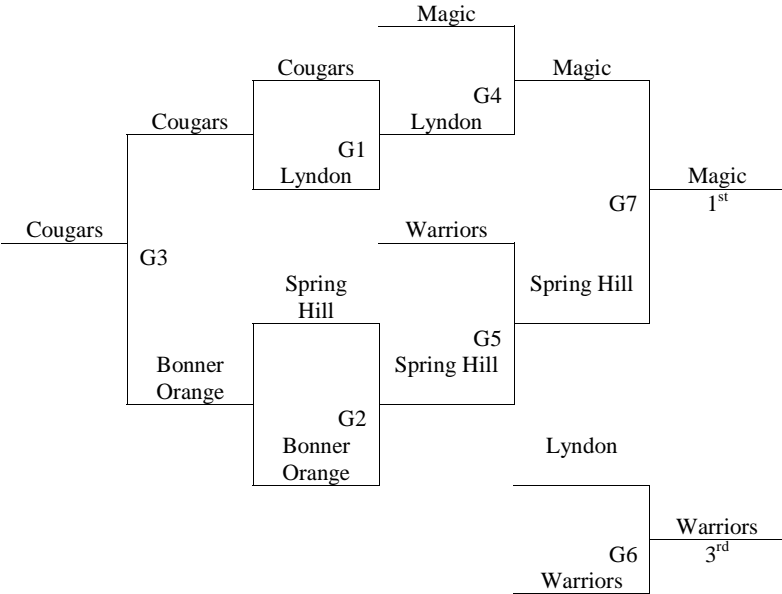

7th - 8th Grade Girls

Round Robin Format

Awards given to top 3 teams – Ties broken by head to head competition.

Team	Wins	Losses	Place
1. Kansas Elite – Morton	5	0	1 st
2. BL Ladycats	1	4	4 th
3. Leavenworth Pioneers	4	1	2 nd
4. Kansas Elite - Stewart	1	4	4 th
5. Vance Brother's Wildcats	3	2	3 rd
6. Lady Cougars - KC	1	4	4 th

Results

9th - 10th Grade Girls

Round robin pool play with top 2 teams in each pool going to bracket A and others to bracket B.

Awards given to top 3 teams in bracket A and winner of bracket B.

Pool A	Wins	Losses	Seed
1. Missouri Magic	3	0	A1
2. Lansing Lions	1	2	A3
3. Spring Hill Broncos	2	1	A2
4. Bonner Black	0	3	A4
Pool B	Wins	Losses	Seed
5. Tonganoxie	1	2	B3
6. Warriors	3	0	B1
7. Lyndon	2	1	B2
8. Omaha Skutt Sky Hawks II	0	3	B4
Pool C	Wins	Losses	Seed
9. Omaha Skutt Sky Hawks I	2	1	C3
10. Bonner Orange	2	1	C1
11. Midwest Basketball - KS	0	3	C4
12. Lady Cougars - KS	2	1	C2

Results

9th - 10th Grade Girls

Bracket A

Bracket B

Results

11th - 12th Grade Girls

Round robin pool play with top 2 teams in each pool going to bracket A and others to bracket B.
Awards given to top 3 teams in bracket A and winner of bracket B.