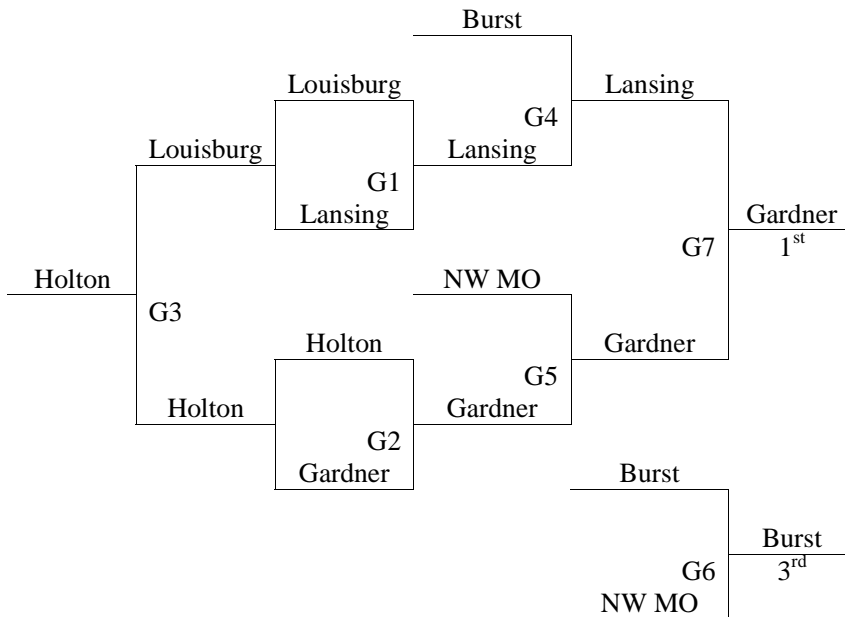

11th - 12th Grade Girls

Bracket A