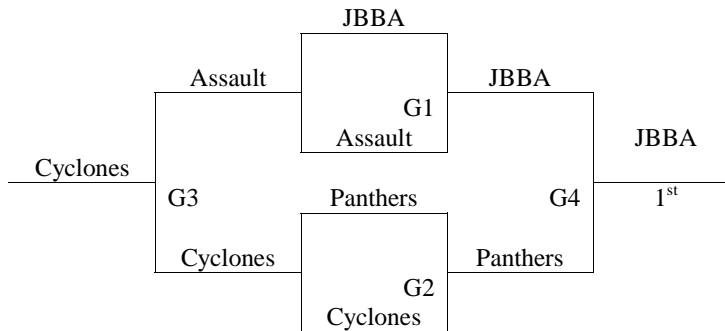

8th Grade Boys

3 games round robin then one bracket.
Awards given for 1st and 2nd in bracket.

Team	Wins	Losses	Seed
1. JBBA Force Blue	3	0	1
2. Kansas Panthers	2	1	2
3. Cyclones – KC	1	2	3
4. NC Assault	0	3	4

Friday	BSE	CMS	BSHS	PE Ct. 1
6:00	-	-	-	-
7:00	-	-	-	<u>1-2</u>
8:00	-	-	-	-
9:00	-	-	-	-
Saturday	BSE	CMS	BSHS	PE Ct. 1
8:00	-	<u>3-4</u>	-	-
9:00	-	-	-	-
10:00	-	<u>1-3</u>	-	-
11:00	-	-	-	-
12:00	-	<u>2-4</u>	-	-
1:00	-	-	-	-
2:00	-	<u>1-4</u>	-	-
3:00	-	-	-	-
4:00	-	-	-	<u>2-3</u>
Sunday	BSE	CMS	BSHS	PE Ct. 1
8:00	-	-	-	-
9:00	-	-	-	-
10:00	-	-	-	-
11:00	G1	-	-	-
12:00	-	-	-	-
1:00	G2	-	-	-
2:00	-	-	-	-
3:00	-	-	-	-
4:00	G3	-	G4 - Championship	-

8th Grade Boys

Results