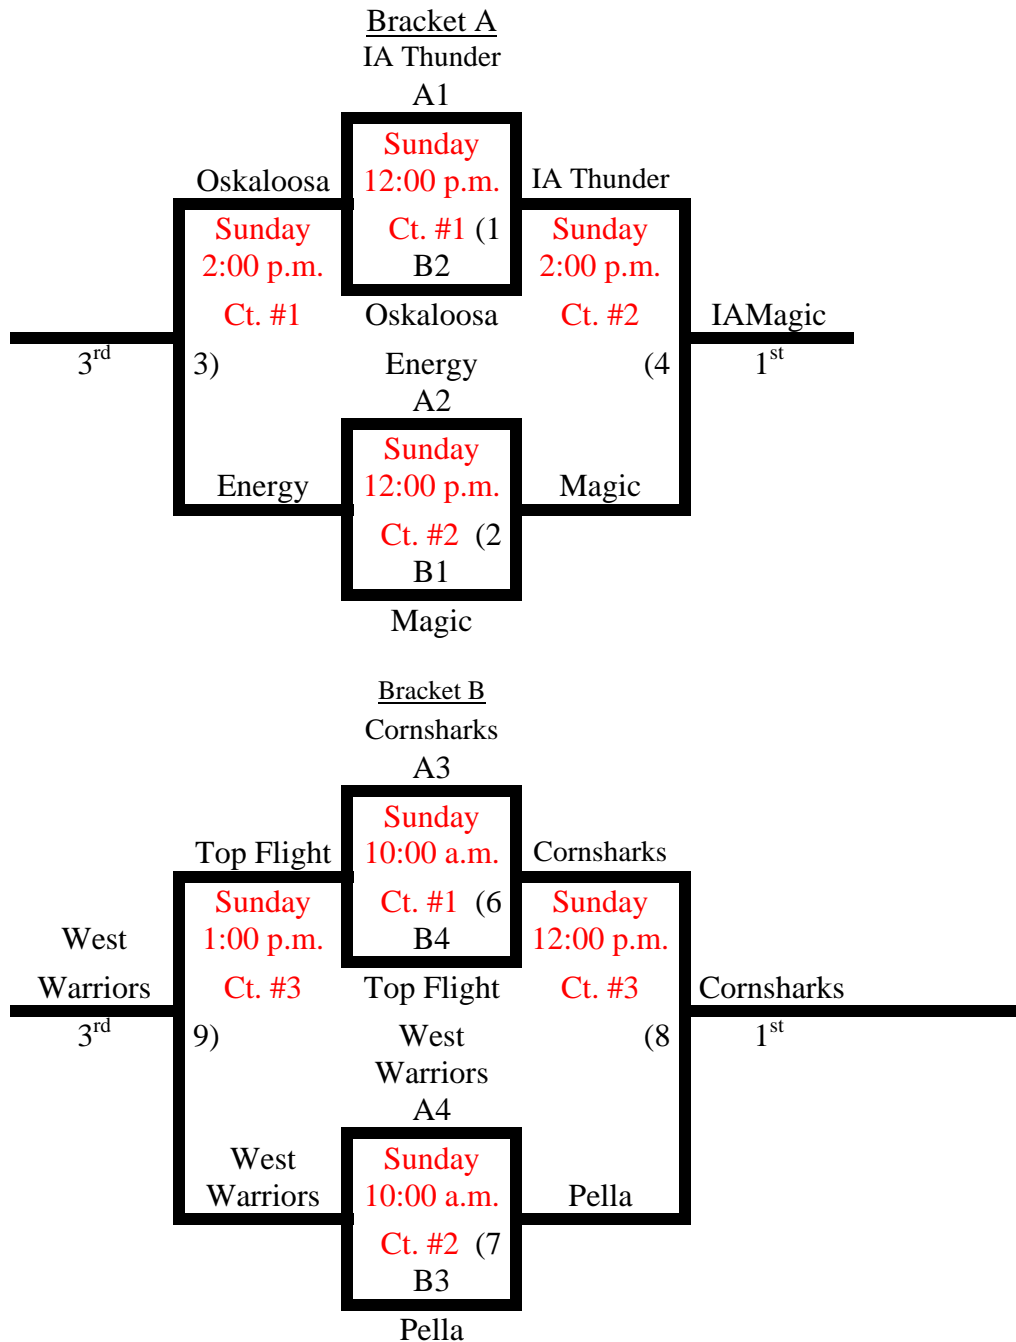

South Central Iowa MAYB Tournament

High School Boys SCHEDULE

REVISED – 7-8-09

POOL A	Wins	Losses	POOL B	Wins	Losses
1. The Energy	2	1	5. IA Magic	3	0
2. Cornsharks 16's	1	2	6. Oskaloosa	2	1
3. Iowa Thunder	3	0	7. Top Flight	0	3
4. West Warriors	0	3	~~8. Cornsharks-Blue~~		
			8. Pella	1	2

One pool of 4 and one of 5. 16 pool games. Top 2 in each pool to Bracket A. Others to Bracket B.

PLAYING SITES

Kuyper Gymnasium and Fieldhouse

812 Unviersity
Pella, IA 50219
Kuyper Court #1- Main gym
Kuyper Court #2 –Main gym
Kuyper Court #3- Fieldhouse
Kuyper Court #4 – Fieldhouse
Kuyper Court #5- Fieldhouse
Kuyper Court #6 - Fieldhouse

View Gym details at:

<http://www.central.edu/athletics/facilities/athleticComplex.html>
and
<http://www.central.edu/athletics/facilities/kuyperGymnasium.html>

DATE	TIME	GAME	SITE	SCORE	
SAT. JULY 11	10:00 a.m.	1-2	Kuyper Ct. #1		
SAT. JULY 11	10:00 a.m.	3-4	Kuyper Ct. #2		
SAT. JULY 11	10:00 a.m.	5-6	Kuyper Ct. #3		
SAT. JULY 11	12:00 p.m.	7-8	Kuyper Ct. #1		
SAT. JULY 11	12:00 p.m.	1-3	Kuyper Ct. #2		
SAT. JULY 11	12:00 p.m.	2-4	Kuyper Ct. #3		
SAT. JULY 11	2:00 p.m.	6-8	Kuyper Ct. #1		
SAT. JULY 11	2:00 p.m.	5-7	Kuyper Ct. #2		
SAT. JULY 11	2:00 p.m.	1-4	Kuyper Ct. #3		
SAT. JULY 11	4:00 p.m.	2-3	Kuyper Ct. #1		
SAT. JULY 11	4:00 p.m.	6-7	Kuyper Ct. #2		
SAT. JULY 11	4:00 p.m.	5-8	Kuyper Ct. 6		
SAT. JULY 11	6:00 p.m.		Kuyper Ct. #1		
SAT. JULY 11	6:00 p.m.		Kuyper Ct. #2		
SAT. JULY 11	7:00 p.m.		Kuyper Ct. #1		
SAT. JULY 11	7:00 p.m.		Kuyper Ct. #2		
DATE	TIME		SITE	SCORE	
SUN. JULY 12	8:00 a.m.	Game 5	Kuyper Ct. #1		
SUN. JULY 12	10:00 a.m.	Game 6	Kuyper Ct. #1		
SUN. JULY 12	10:00 a.m.	Game 7	Kuyper Ct. #2		
SUN. JULY 12	12:00 p.m.	Game 8	Kuyper Ct. #3		
SUN. JULY 12	12:00 p.m.	Game 1	Kuyper Ct. #1		
SUN. JULY 12	12:00 p.m.	Game 2	Kuyper Ct. #2		
SUN. JULY 12	1:00 p.m.	Game 9	Kuyper Ct. #3		
SUN. JULY 12	2:00 p.m.	Game 3	Kuyper Ct. #1		
SUN. JULY 12	2:00 p.m.	Game 4	Kuyper Ct. #2		

**Medals
Awarded to
Top 3 Teams**

**Medals
Awarded to
Top 3 Teams**

2009 VARSITY BOYS CHAMPIONSHIP BRACKET

SOUTH CENTRAL IOWA MAYB TOURNAMENT

2 pools of 4 evenly divided. Round Robin pool play with top 2 teams in each pool going to bracket A and others to Bracket B. This creates 2 4 teams brackets.

**Medals
Awarded to
Top 3 Teams**

**Medals
Awarded to
Top 3 Teams**