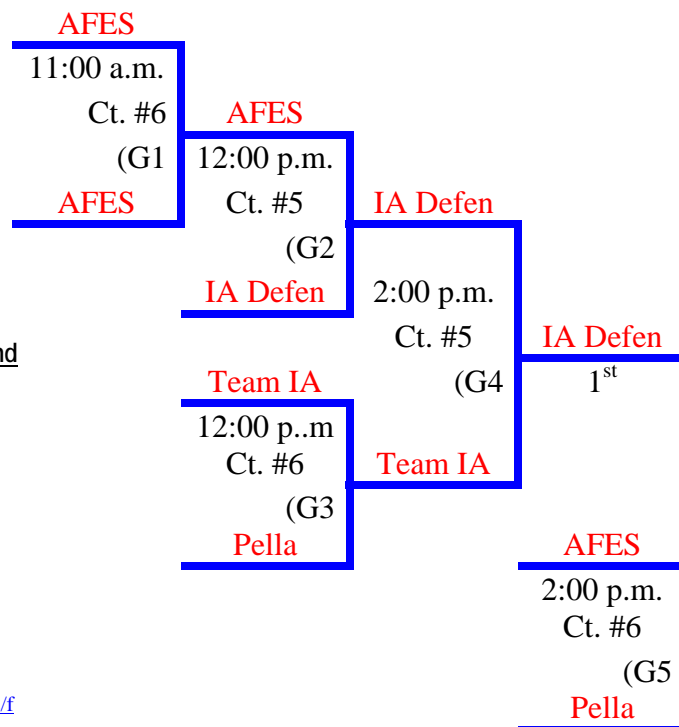

South Central Iowa MAYB Tournament

5th-6th GRADE BOYS SCHEDULE

Entering Teams	Wins	Losses	Points Differential (Max of 15 pts)				
1. AFES Hoop Crew	1	3					
2. Pella Titans	2	2					
3. Team Iowa	3	1					
4. Iowa Defenders	4	0					
5. AFES All-Stars	0	4					

5 team Round Robin format 1 pool of 5. 4 games round robin then single elimination bracket. Win/Loss Record and head to head competition will be used to break tie. In case of three way tie, Points Differential Determines Placing for Seeding

DATE	TIME	GAME	SITE	SCORE	
SAT. JULY 11	1:00 p.m.	1-2	Kuyper Ct. #5		
SAT. JULY 11	1:00 p.m.	3-4	Kuyper Ct. #6		
SAT. JULY 11	3:00 p.m.	1-4	Kuyper Ct. #5		
SAT. JULY 11	3:00 p.m.	2-5	Kuyper Ct. #6		
SAT. JULY 11	5:00 p.m.	1-3	Kuyper Ct. #5		
SAT. JULY 11	5:00 p.m.	4-5	Kuyper Ct. #6		
SAT. JULY 11	7:00 p.m.	2-3	Kuyper Ct. #6		
				SCORE	
SUN. JULY 12	8:00 a.m.	2-4	Kuyper Ct. #5		
SUN. JULY 12	8:00 a.m.	3-5	Kuyper Ct. #6		
SUN. JULY 12	9:00 a.m.	1-5	Kuyper Ct. #6		
SUN. JULY 12	11:00 a.m.	Game 1	Kuyper Ct. #6		
SUN. JULY 12	12:00 p.m.	Game 2	Kuyper Ct. #5		
SUN. JULY 12	12:00 p.m.	Game 3	Kuyper Ct. #6		
SUN. JULY 12	2:00 p.m.	Game 4	Kuyper Ct. #5		
SUN. JULY 12	2:00 p.m.	Game 5	Kuyper Ct. #6		

Tie Breakers for Seeding:

1) Best records
2) Head to Head competition
3) Point Differentials (Max of 15 points)
4) Coin Flip

PLAYING SITES

Kuyper Gymnasium and Fieldhouse
812 Unviersity
Pella, IA 50219
Kuyper Court #1- Main gym
Kuyper Court #2 -Main gym
Kuyper Court #3- Fieldhouse
Kuyper Court #4 - Fieldhouse
Kuyper Court #5- Fieldhouse
Kuyper Court #6 - Fieldhouse

View Gym details at:

<http://www.central.edu/athletics/facilities/athleticComplex.html>

and

<http://www.central.edu/athletics/facilities/kuyperGymnasium.html>