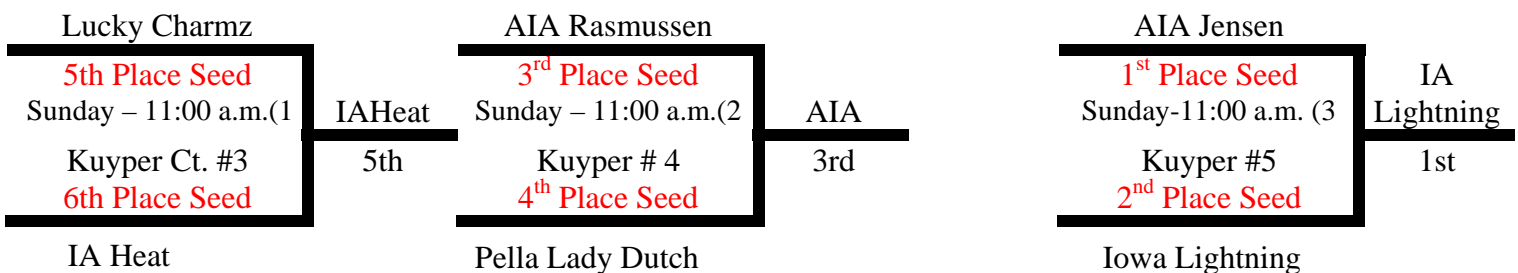

6 team Round Robin format

**Win/Loss Record and head to head competition will be used to break tie.
In case of three way tie, Points Differential Determines Placing for Seeding**

1 Round of Play-offs

PLAYING SITES

Kuyper Gymnasium and Fieldhouse
812 University
Pella, IA 50219
Kuyper Court #1- Main gym
Kuyper Court #2 -Main gym
Kuyper Court #3- Fieldhouse
Kuyper Court #4 - Fieldhouse
Kuyper Court #5- Fieldhouse
Kuyper Court #6 - Fieldhouse

View Gym details at:

<http://www.central.edu/athletics/facilities/athleticComplex.html>
and
<http://www.central.edu/athletics/facilities/kuyperGymnasium.html>

DATE	TIME	GAME	SITE	SCORE
SAT. JULY 11	8:45 a.m.	1-2	Kuyper Ct. #5	
SAT. JULY 11	8:45 a.m.	3-4	Kuyper Ct. #6	
SAT. JULY 11	11:00 a.m.	5-6	Kuyper Ct. #5	
SAT. JULY 11	11:00 a.m.	1-3	Kuyper Ct. #6	
SAT. JULY 11	1:00 p.m.	2-4	Kuyper Ct. #3	
SAT. JULY 11	1:00 p.m.	3-5	Kuyper Ct. #4	
SAT. JULY 11	3:00 p.m.	3-6	Kuyper Ct. #3	
SAT. JULY 11	3:00 p.m.	4-5	Kuyper Ct. #4	
SAT. JULY 11	5:00 p.m.	1-6	Kuyper Ct. #1	
SAT. JULY 11	5:00 p.m.	2-5	Kuyper Ct. #2	
SAT. JULY 11	7:00 p.m.	1-4	Kuyper Ct. #4	
SAT. JULY 11	7:00 p.m.	2-6	Kuyper Ct. #5	
				SCORE
SUN. JULY 12	8:00 a.m.	1-5	Kuyper Ct. #2	
SUN. JULY 12	9:00 a.m.	2-3	Kuyper Ct. #4	
SUN. JULY 12	9:00 a.m.	4-6	Kuyper Ct. #5	
SUN. JULY 12	11:00 a.m.	Game 1	Kuyper Ct. #3	
SUN. JULY 12	11:00 a.m.	Game 2	Kuyper Ct. #4	
SUN. JULY 12	11:00 a.m.	Game 3	Kuyper Ct. #5	

Medals Awarded to Top 3 Teams

Medals Awarded to Top 3 Teams