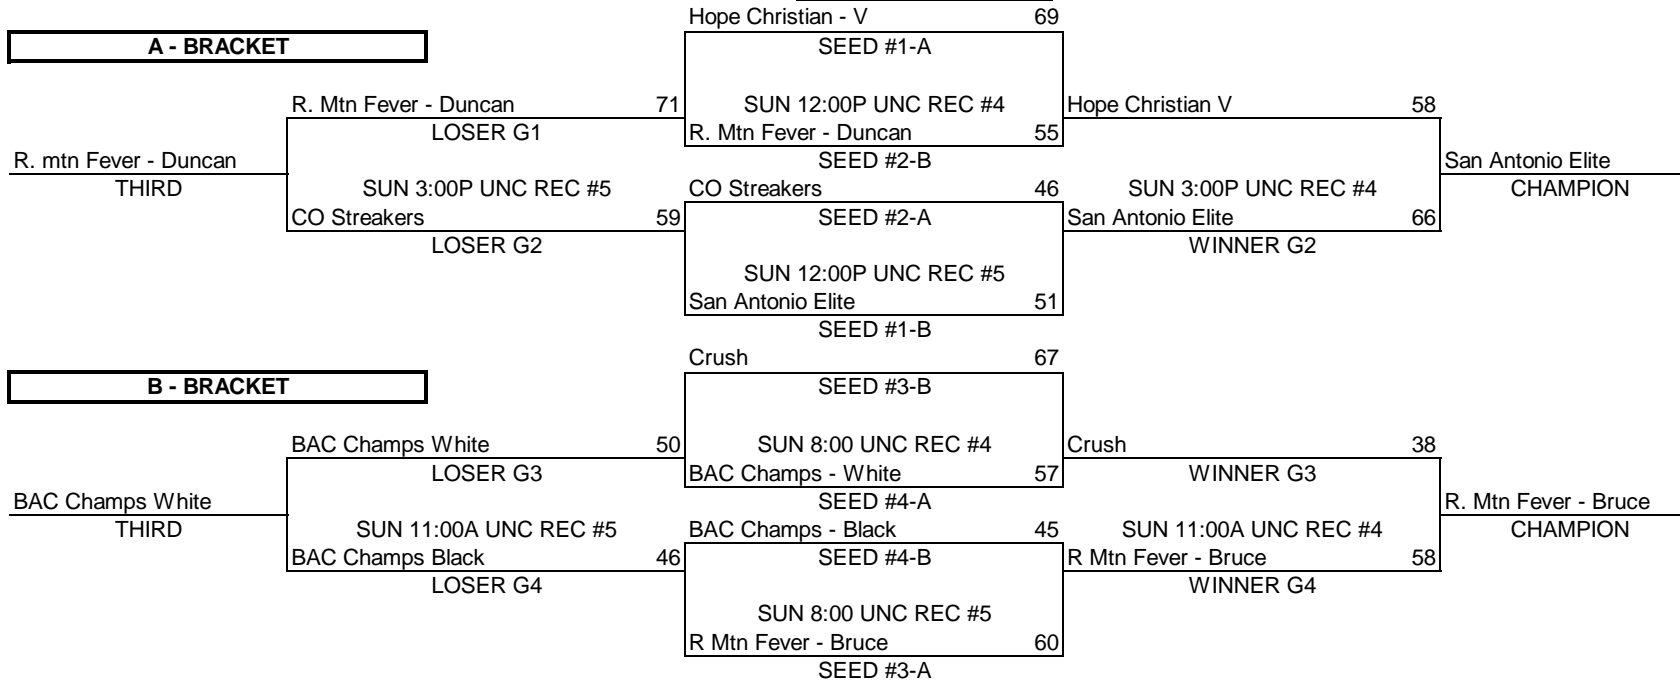

KC PREMIERE MAYB TOURNAMENT

HIGH SCHOOL BOYS RED DIVISION

POOL A		WINS	LOSSES
(1)	ROCKY MTN FEVER - BRUCE	I	II
(2)	BAC CHAMPS - WHITE		III
(3)	CO STREAKERS	II	I
(4)	HOPE CHRISTIAN VARSITY	III	

POOL B		WINS	LOSSES
(1)	BAC CHAMPS - BLACK		III
(2)	ROCKY MTN FEVER - DUNCAN	II	I
(3)	CRUSH	I	II
(4)	SAN ANTONIO ELITE	III	

POOL PLAY ROUND

A-1	VS	A-2	FRI	9:30P	UNC REC #3	B-1	VS	B-2	FRI	9:30P	UNC REC #4
74		43				41		46			
A-3	VS	A-4	FRI	9:30P	UNC REC #2	B-3	VS	B-4	FRI	9:30P	UNC REC #5
34		56				28		41			
A-1	VS	A-3	SAT	9:30A	UNC REC #4	B-1	VS	B-3	SAT	2:30P	UNC REC #2
49		61				46		49			
A-2	VS	A-4	SAT	9:30A	UNC REC #5	B-2	VS	B-4	SAT	2:30P	UNC REC #3
36		72				58		63			
A-2	VS	A-3	SAT	11:30A	UNC REC #5	B-1	VS	B-4	SAT	4:30P	UNC REC #2
52		62				40		49			
A-1	VS	A-4	SAT	11:30A	UNC REC #4	B-2	VS	B-3	SAT	6:30P	UNC REC #2
32		47				73		53			

CHAMPIONSHIP ROUND

NOTE: TIE BREAKER

1 - HEAD TO HEAD

2 - POINT SPREAD (MAX. 15 POINTS)

3 - DEF. POINTS ALLOWED