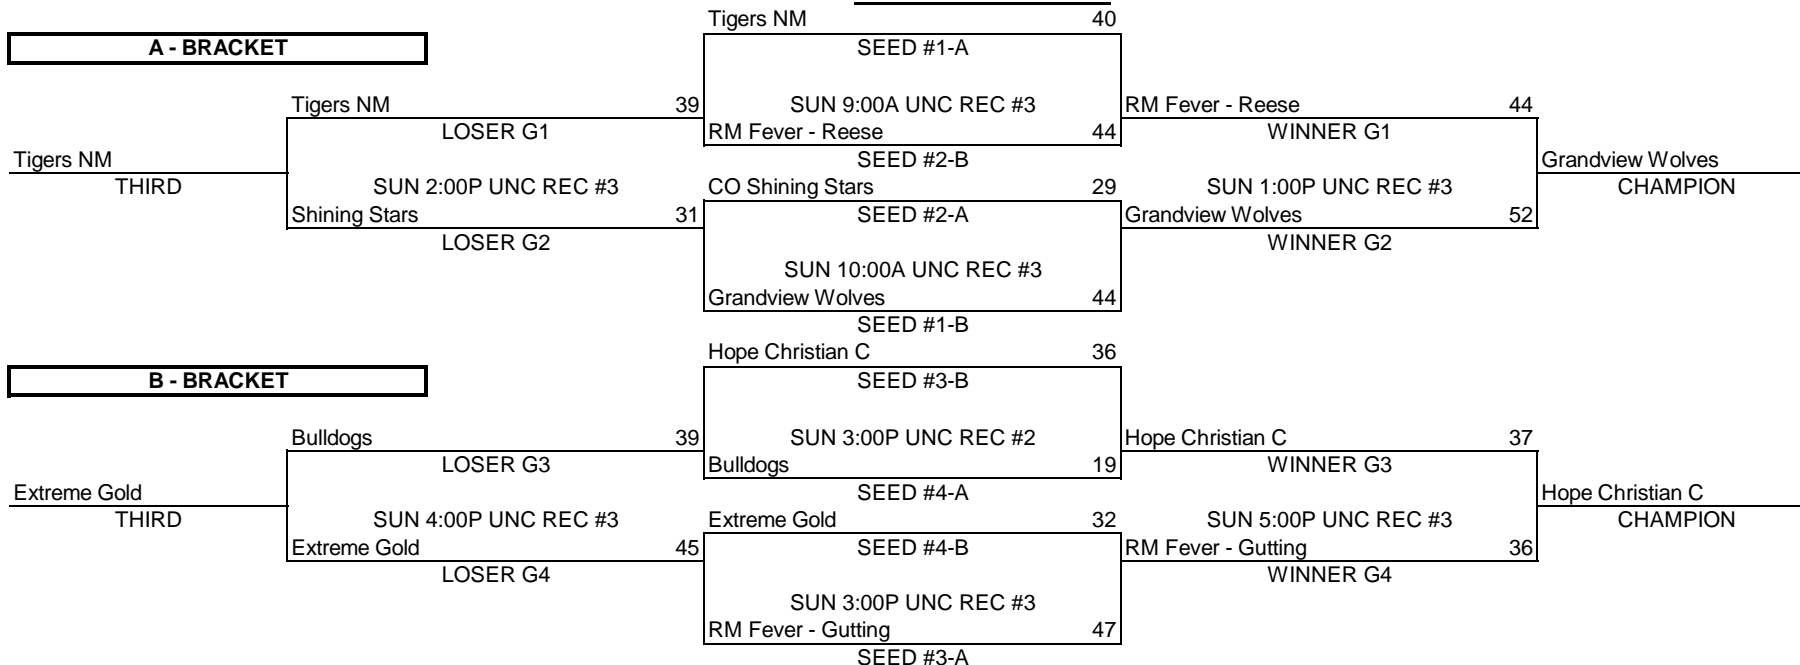

KC PREMIERE MAYB TOURNAMENT

8TH GRADE BOYS DIVISION

POOL A		WINS	LOSSES
(1)	Rocky Mtn Fever - Gutting	I	II
(2)	University Bulldogs		III
(3)	CO Shining Stars	II	I
(4)	Tigers N.M.	III	

POOL B		WINS	LOSSES
(1)	Rocky Mtn Fever - Reese	II	I
(2)	Extreme Gold		III
(3)	Grandview Wolves	III	
(4)	Hope Christian C	I	II

POOL PLAY ROUND

A-1	VS	A-2	FRI	5:30P	UNC REC #2	B-1	VS	B-2	FRI	6:30P	UNC REC #2
28		25				76		24			
A-3	VS	A-4	FRI	7:30P	UNC REC #2	B-3	VS	B-4	FRI	8:30P	UNC REC #2
44		48				48		34			
A-1	VS	A-3	SAT	3:30P	UNC REC #2	B-1	VS	B-3	SAT	3:30P	UNC REC #4
28		32				41		49			
A-2	VS	A-4	SAT	3:30P	UNC REC #3	B-2	VS	B-4	SAT	3:30P	UNC REC #5
55		60				32		58			
A-2	VS	A-3	SAT	5:30P	UNC REC #3	B-2	VS	B-3	SAT	5:30P	UNC REC #5
21		35				42		80			
A-1	VS	A-4	SAT	5:30P	UNC REC #2	B-1	VS	B-4	SAT	5:30P	UNC REC #4
28		49				46		44			

CHAMPIONSHIP ROUND

NOTE: TIE BREAKER

1 - HEAD TO HEAD

2 - POINT SPREAD (MAX. 15 POINTS)

3 - DEF. POINTS ALLOWED