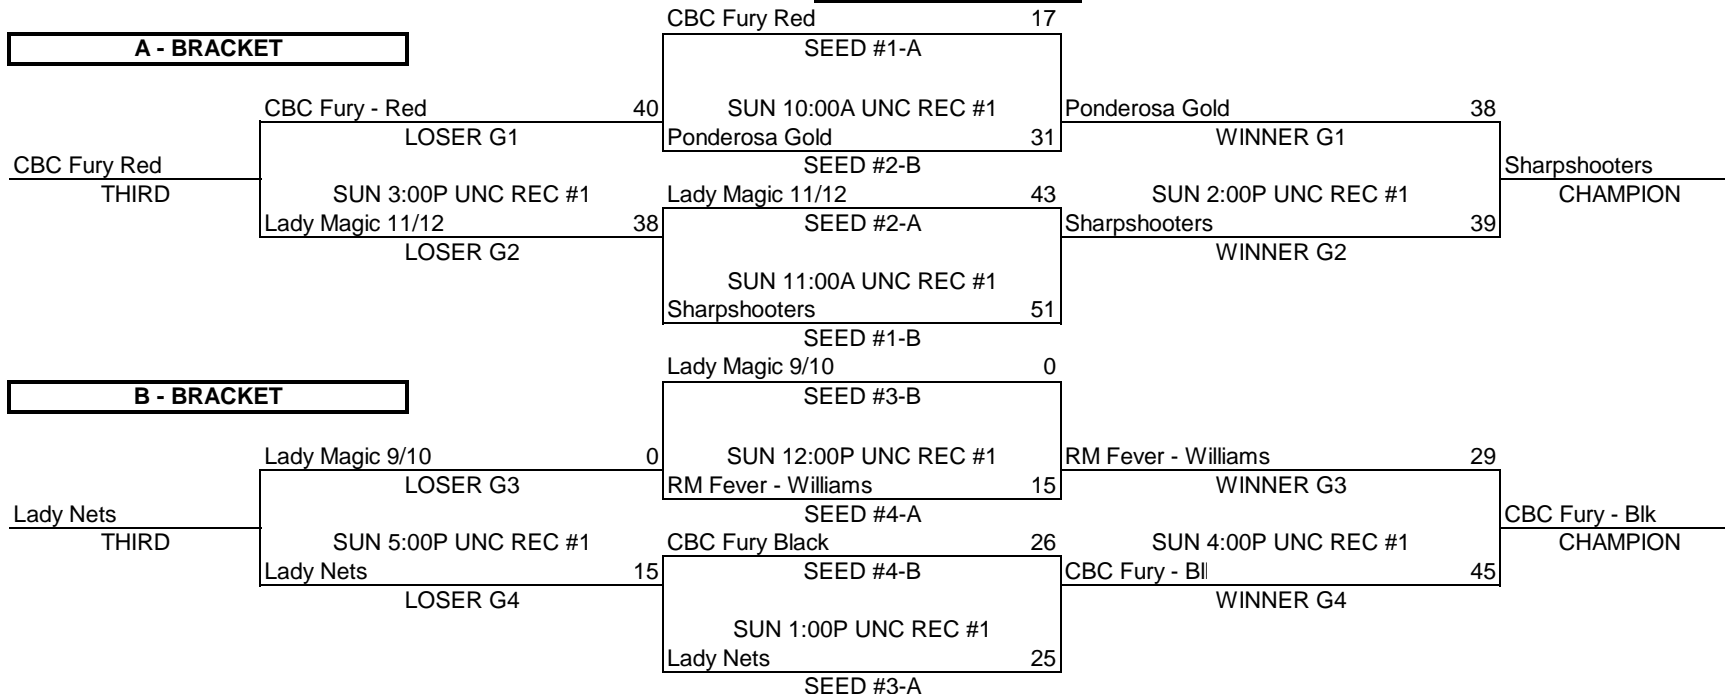

KC PREMIERE MAYB TOURNAMENT

HIGH SCHOOL GIRLS DIVISION

POOL A		WINS	LOSSES
(1)	CBC FURY RED	III	
(2)	ROCKY MTN FEVER - WILLIAMS		III
(3)	CO SPRINGS LADY MAGIC 11/12	II	I
(4)	LADY NETS	I	II

POOL B		WINS	LOSSES
(1)	CBC FURY BLACK		III
(2)	PONDEROSA GOLD	II	I
(3)	CO SPRINGS LADY MAGIC 9/10	I	II
(4)	SHARPSHOOTERS	III	

POOL PLAY ROUND

A-1	VS	A-2	FRI	6:30P	UNC REC #1	B-1	VS	B-2	FRI	7:30P	UNC REC #1
41		23				39		42			
A-3	VS	A-4	FRI	8:30P	UNC REC #1	B-1	VS	B-3	FRI	9:30P	UNC REC #1
51		35				28		32			
A-1	VS	A-3	SAT	11:30A	UNC REC #1	B-3	VS	B-4	SAT	12:30P	UNC REC #1
37		34				13		41			
A-2	VS	A-4	SAT	1:30P	UNC REC #1	B-2	VS	B-4	SAT	2:30P	UNC REC #1
34		38				33		36			
A-1	VS	A-4	SAT	3:30P	UNC REC #1	B-1	VS	B-4	SAT	5:30P	UNC REC #1
53		36				32		47			
A-2	VS	A-3	SAT	4:30P	UNC REC #1	B-2	VS	B-3	SAT	6:30P	UNC REC #1
34		42				15		0			

CHAMPIONSHIP ROUND

NOTE: TIE BREAKER

1 - HEAD TO HEAD

2 - POINT SPREAD (MAX. 15 POINTS)

3 - DEF. POINTS ALLOWED