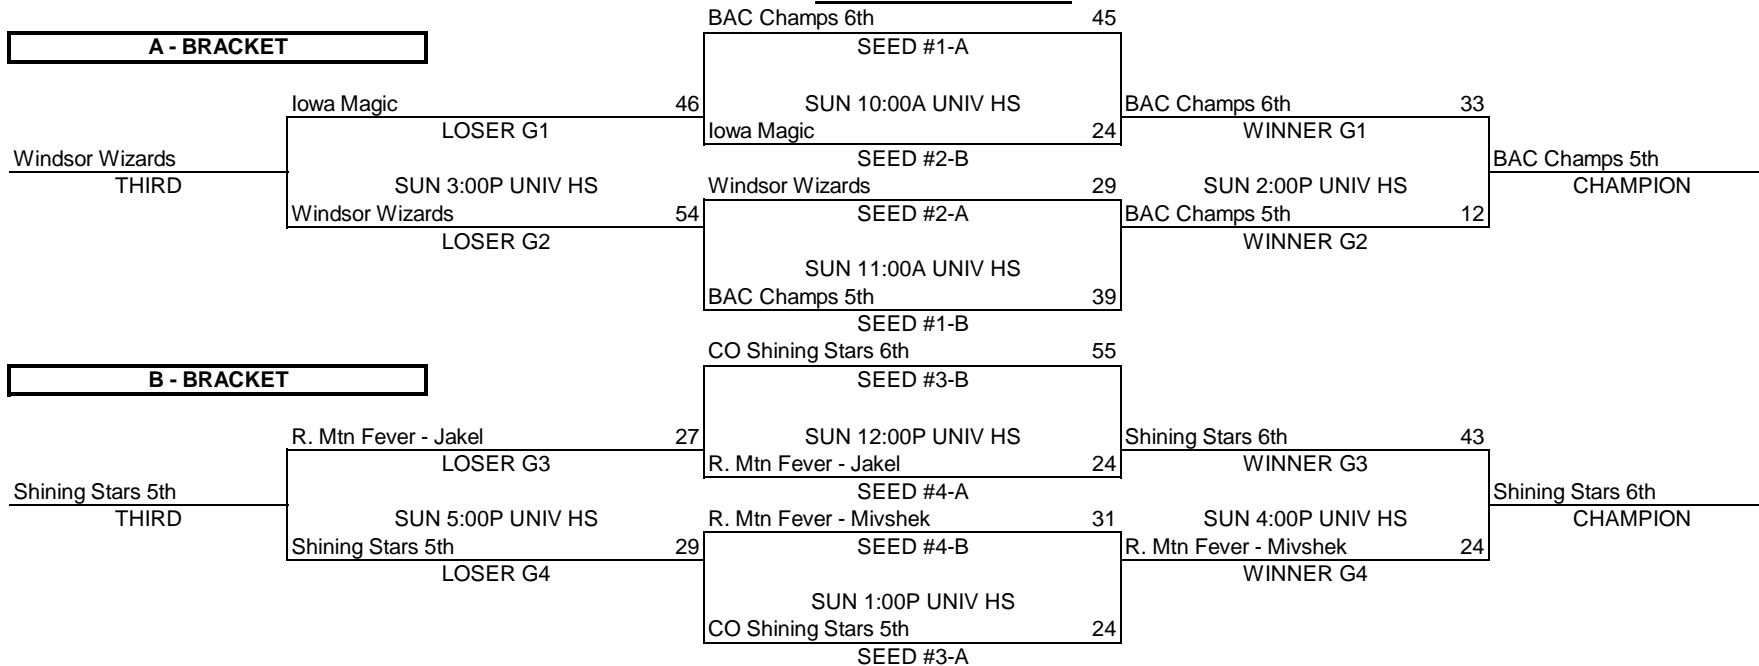

KC PREMIERE MAYB TOURNAMENT

5TH/6TH GRADE BOYS DIVISION

POOL A		WINS	LOSSES
(1)	ROCKY MTN FEVER - JAKEL		III
(2)	WINDSOR WIZARDS	II	I
(3)	BAC CHAMPS 6TH	III	
(4)	CO SHINING STARS 5TH	I	II

POOL B		WINS	LOSSES
(1)	ROCKY MTN FEVER - MIVSHEK		III
(2)	CO SHINING STARS 6TH	I	II
(3)	BAC CHAMPS 5TH	III	
(4)	IOWA MAGIC	II	I

CHAMPIONSHIP ROUND

NOTE: TIE BREAKER

1 - HEAD TO HEAD

2 - POINT SPREAD (MAX. 15 POINTS)

3 - DEF. POINTS ALLOWED

KC PREMIERE MAYB TOURNAMENT

7TH GRADE BOYS DIVISION

POOL A		WINS	LOSSES
(1)	N. COLORADO REIGN	III	
(2)	UNIVERSITY BULLDOGS		III
(3)	TRIPLE THREAT	II	I
(4)	EXTREME BLACK	I	II