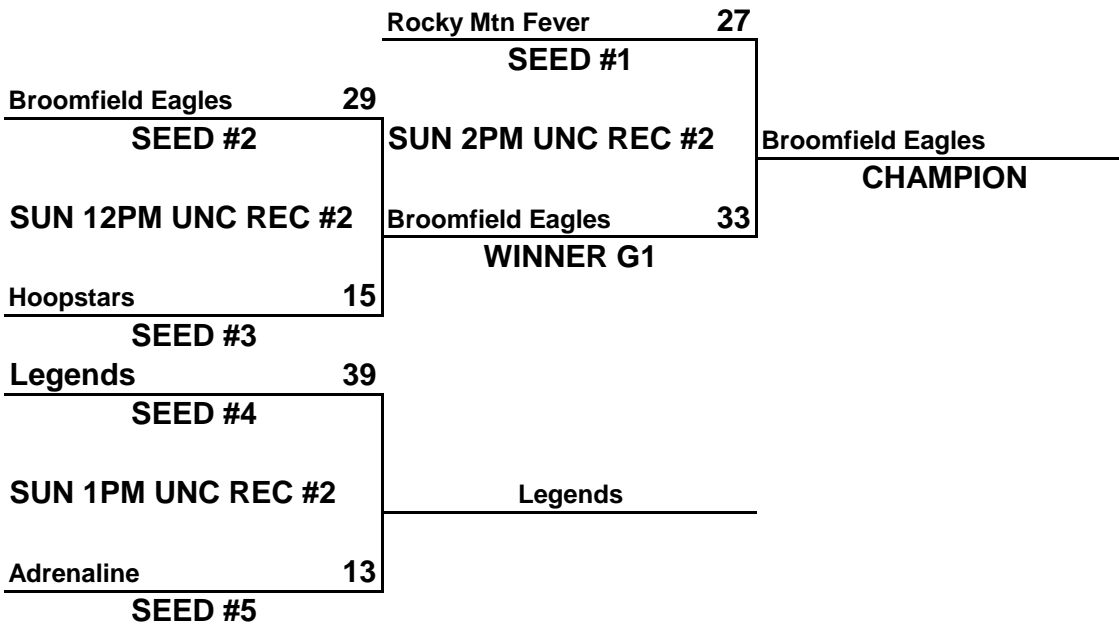

KC PREMIERE MAYB TOURNAMENT

7TH AND 8TH GRADE GIRLS DIVISION

(1)	HOOPSTARS
(2)	LEGENDS
(3)	ROCKY MOUNTAIN FEVER
(4)	ADRENALINE
(5)	BROOMFIELD EAGLES

<u>WINS</u>	<u>LOSSES</u>
I	II
	II
III	
	II
II	

SCHEDULE

1	VS	2	41 - 32	FRIDAY	5:30PM	UNC REC #1
3	VS	4	37 - 11	FRIDAY	9:30PM	UNIVERSITY HS
1	VS	5	14 - 38	SATURDAY	10:30AM	UNC REC #3
2	VS	3	25 - 31	SATURDAY	11:30AM	UNC REC #2
4	VS	5	18 - 48	SATURDAY	12:30PM	UNC REC #2
1	VS	3	19 - 32	SATURDAY	1:30PM	UNC REC #2
2	VS	5	0 - 15	SATURDAY	4:30PM	UNIVERSITY HS
1	VS	4	34 - 33	SATURDAY	5:30PM	UNIVERSITY HS
3	VS	5	30 - 25	SATURDAY	6:30PM	UNIVERSITY HS

CHAMPIONSHIP ROUND

NOTE: TIE BREAKERS

1 - HEAD TO HEAD

2 - POINT SPREAD (MAX 15 POINTS)

3 - DEF. POINTS ALLOWED