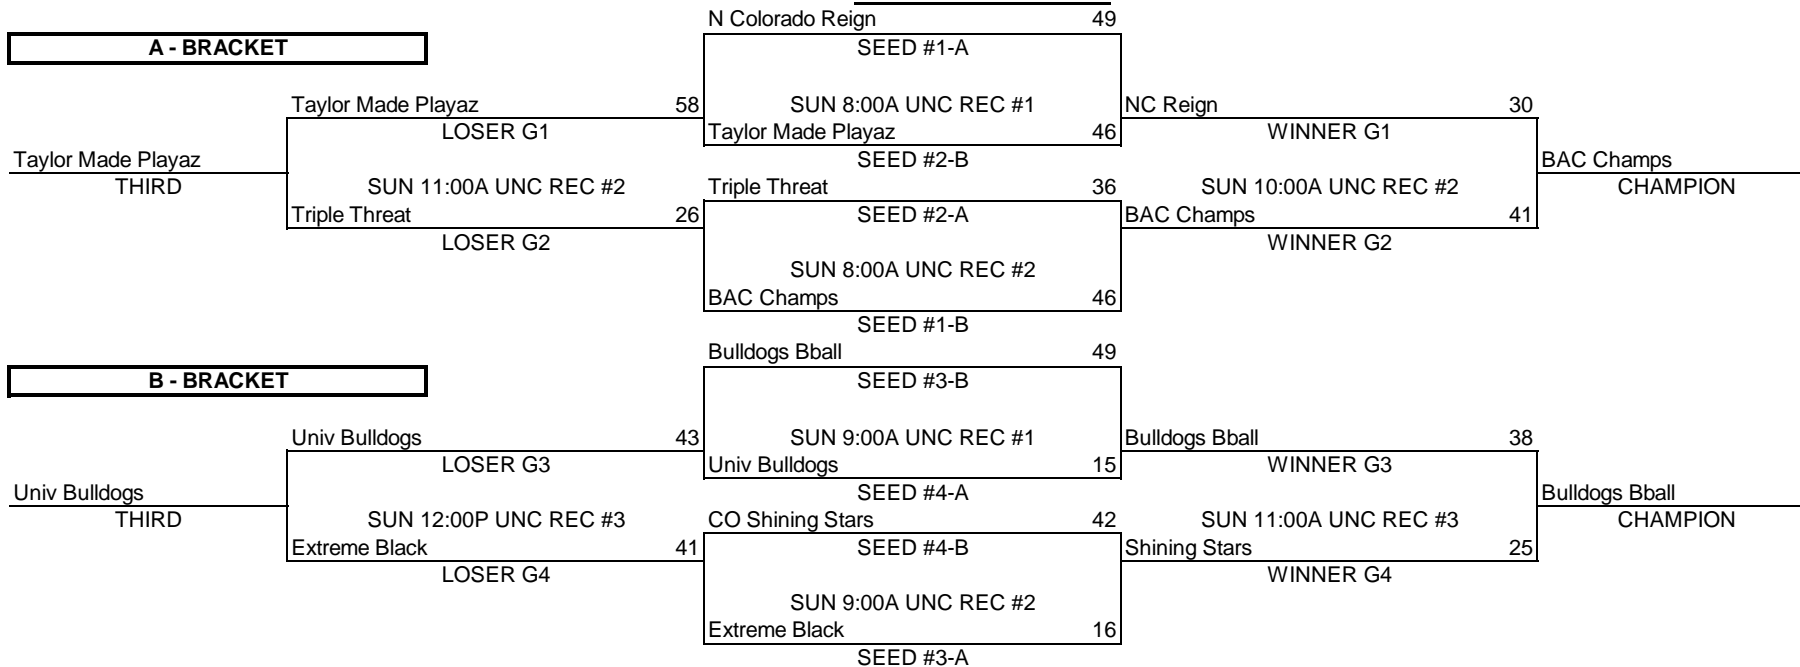

KC PREMIERE MAYB TOURNAMENT

7TH GRADE BOYS DIVISION

POOL A		WINS	LOSSES
(1)	N. COLORADO REIGN	III	
(2)	UNIVERSITY BULLDOGS		III
(3)	TRIPLE THREAT	II	I
(4)	EXTREME BLACK	I	II

POOL B		WINS	LOSSES
(1)	BULLDOGS BBALL	I	II
(2)	CO SHINING STARS		III
(3)	BAC CHAMPS	III	
(4)	TAYLOR MADE PLAYAZ	II	I

POOL PLAY ROUND

A-1	VS	A-2	FRI	5:30P	UNC REC #3	B-1	VS	B-2	FRI	6:30P	UNC REC #3
61		27				36		24			
A-3	VS	A-4	FRI	7:30P	UNC REC #3	B-3	VS	B-4	FRI	8:30P	UNC REC #3
44		28				43		35			
A-1	VS	A-3	SAT	9:30A	UNC REC #1	B-1	VS	B-3	SAT	9:30A	UNC REC #2
43		28				34		36			
A-2	VS	A-4	SAT	8:30A	UNC REC #3	B-2	VS	B-4	SAT	9:30A	UNC REC #3
28		35				21		48			
A-2	VS	A-3	SAT	12:30P	UNC REC #3	B-2	VS	B-3	SAT	4:30P	UNC REC #3
20		45				29		37			
A-1	VS	A-4	SAT	11:30A	UNC REC #3	B-1	VS	B-4	SAT	1:30P	UNC REC #3
53		24				36		46			

CHAMPIONSHIP ROUND

NOTE: TIE BREAKER

1 - HEAD TO HEAD

2 - POINT SPREAD (MAX. 15 POINTS)

3 - DEF. POINTS ALLOWED