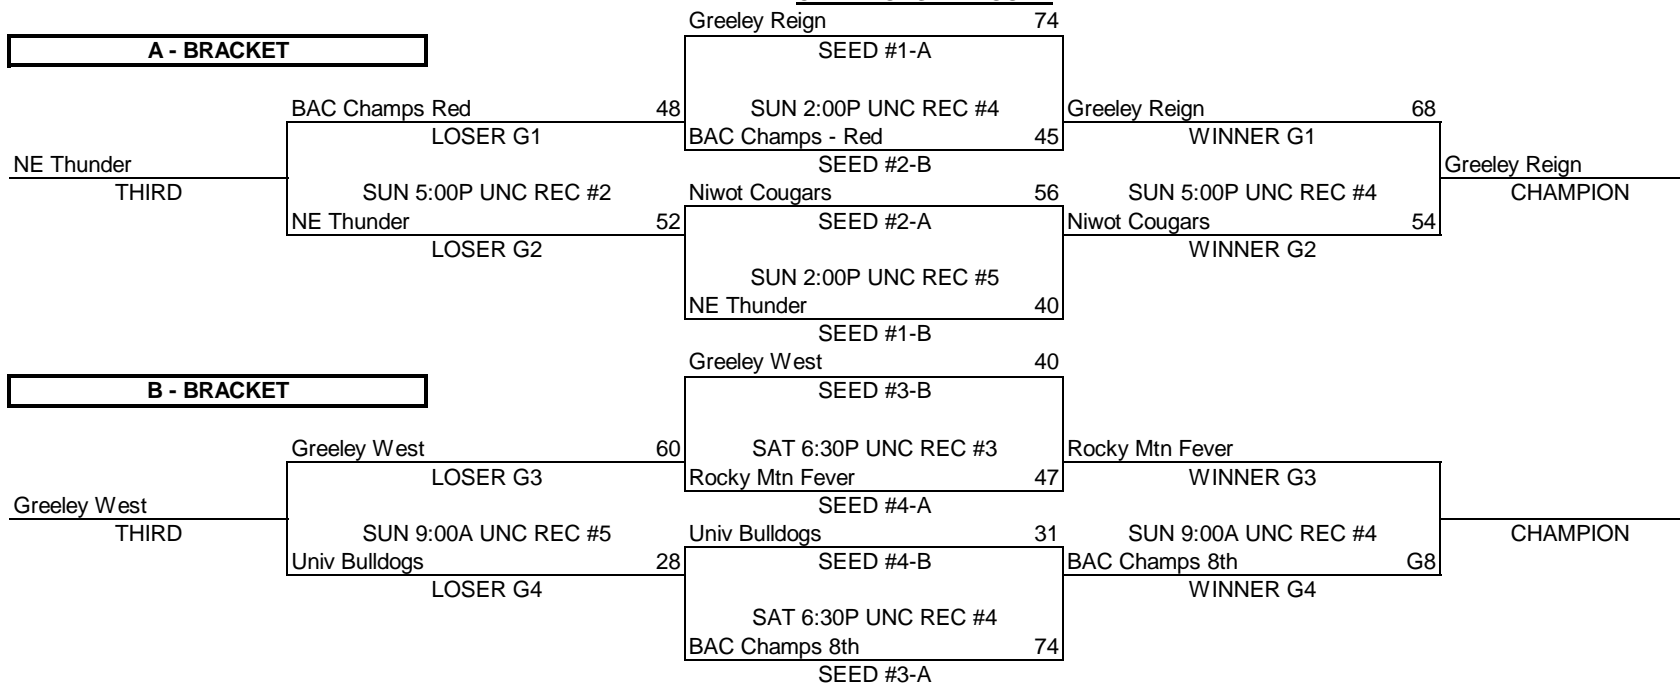

KC PREMIERE MAYB TOURNAMENT

HIGH SCHOOL BOYS BLUE DIVISION

POOL A		WINS	LOSSES
(1)	GREELEY REIGN	III	
(2)	ROCKY MTN FEVER - SCHECK		III
(3)	NIWOT COUGARS	II	I
(4)	BAC 8TH	I	II

POOL B		WINS	LOSSES
(1)	GREELEY WEST - MARTINEZ	I	II
(2)	UNIVERSITY BULLDOGS		III
(3)	NORTHEASTERN THUNDER	III	
(4)	BAC CHAMPS - RED	II	I

POOL PLAY ROUND

A-1	VS	A-2	FRI	5:30P	UNC REC #5	B-1	VS	B-2	FRI	6:30P	UNC REC #5
78		72				43		34			
A-3	VS	A-4	FRI	7:30P	UNC REC #5	B-3	VS	B-4	FRI	8:30P	UNC REC #5
49		43				67		33			
A-1	VS	A-3	SAT	8:30A	UNC REC #4	B-1	VS	B-3	SAT	12:30P	UNC REC #4
59		50				34		51			
A-2	VS	A-4	SAT	8:30A	UNC REC #5	B-2	VS	B-4	SAT	12:30P	UNC REC #5
53		55				29		51			
A-2	VS	A-3	SAT	10:30A	UNC REC #5	B-1	VS	B-4	SAT	2:30P	UNC REC #4
40		58				51		55			
A-1	VS	A-4	SAT	10:30A	UNC REC #4	B-2	VS	B-3	SAT	2:30P	UNC REC #5
83		57				17		37			

CHAMPIONSHIP ROUND

NOTE: TIE BREAKER

1 - HEAD TO HEAD

2 - POINT SPREAD (MAX. 15 POINTS)

3 - DEF. POINTS ALLOWED