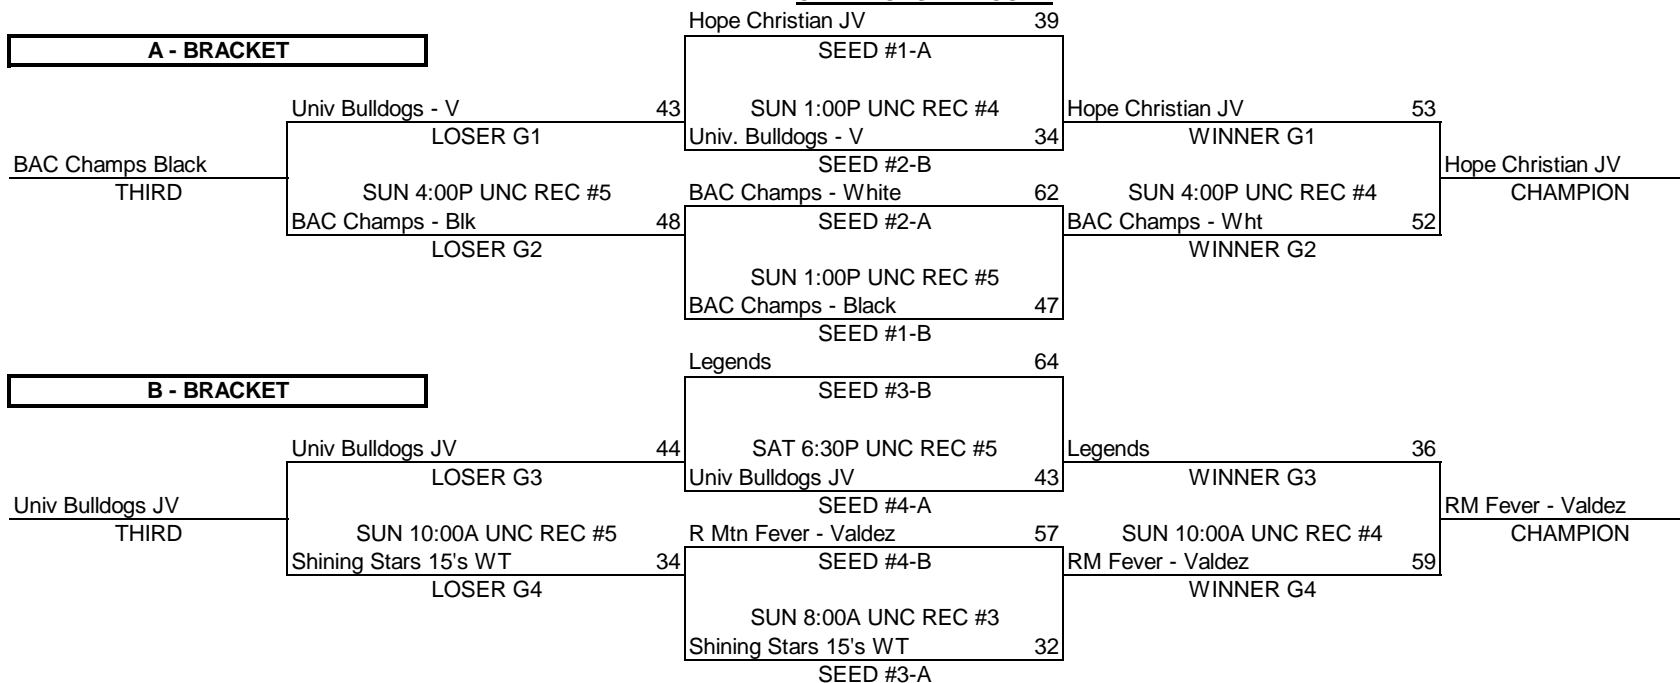

KC PREMIERE MAYB TOURNAMENT

HIGH SCHOOL BOYS WHITE DIVISION

POOL A		WINS	LOSSES
(1)	UNIVERSITY BULLDOGS JV	I	III
(2)	CO SHINING STARS 15'S WHT	I	II
(3)	BAC CHAMPS - WHITE	II	I
(4)	HOPE CHRISTIAN JV	III	I

POOL B		WINS	LOSSES
(1)	ROCKY MTN FEVER - VALDEZ	I	III
(2)	UNIV. BULLDOGS VARSITY	II	I
(3)	BAC CHAMPS - BLACK	III	I
(4)	LEGENDS	I	II

POOL PLAY ROUND

A-1	VS	A-2	FRI	5:30P	UNC REC #4	B-1	VS	B-2	FRI	6:30P	UNC REC #4
31		37				41		53			
A-3	VS	A-4	FRI	7:30P	UNC REC #4	B-3	VS	B-4	FRI	8:30P	UNC REC #4
34		49				35		26			
A-1	VS	A-3	SAT	8:30A	UNC REC #1	B-1	VS	B-3	SAT	1:30P	UNC REC #4
45		51				29		47			
A-2	VS	A-4	SAT	8:30A	UNC REC #2	B-2	VS	B-4	SAT	1:30P	UNC REC #5
19		43				50		35			
A-2	VS	A-3	SAT	10:30A	UNC REC #2	B-2	VS	B-3	SAT	4:30P	UNC REC #5
35		53				38		42			
A-1	VS	A-4	SAT	10:30A	UNC REC #1	B-1	VS	B-4	SAT	4:30P	UNC REC #4
25		51				35		39			

CHAMPIONSHIP ROUND

NOTE: TIE BREAKER

1 - HEAD TO HEAD

2 - POINT SPREAD (MAX. 15 POINTS)

3 - DEF. POINTS ALLOWED