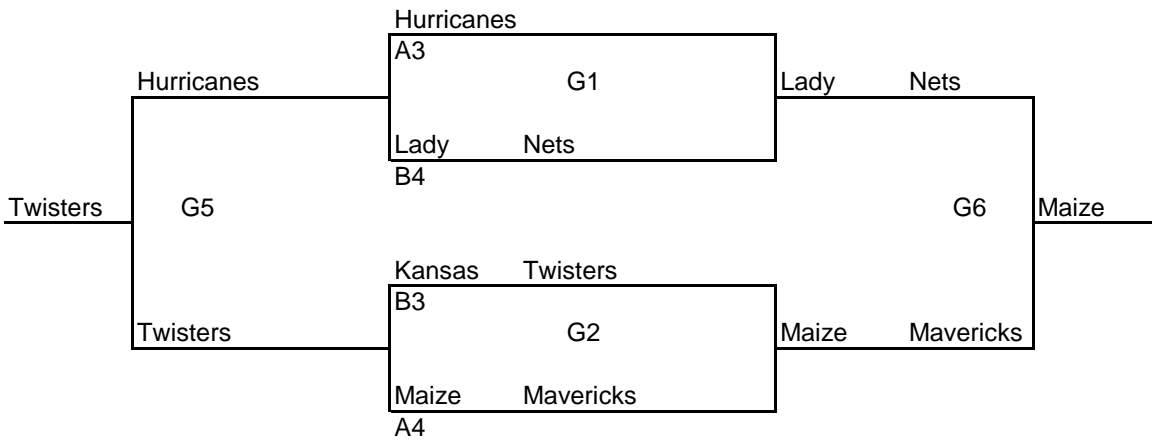

Results are below

Results:

1 st -Wichita Tigers	6-0
2 nd -Goddard	4-2
3 rd -Skyline Thunderbirds	4-2
4 th -South Barber	4-2
5 th -Clearwater	2-4
6 th -Hutchinson Lady Tigers	1-5
7 th -Team Green	0-6

11/12 BOYS BRACKETS

Bracket A

Bracket B

7 BOYS BRACKETS

Bracket A

Bracket B

7 GIRLS BRACKETS

Bracket A

Bracket B

8 BOYS BRACKETS

Bracket A

Bracket B

6 BOYS

Round Robin tournament. In case of tie for 1st, 2nd or 3rd, formula used by MAYB will be used to break tie. Games played at Cheney Middle School (CMS) and Cheney High School (CHS), 800 North Marshall, Cheney, KS 67025.