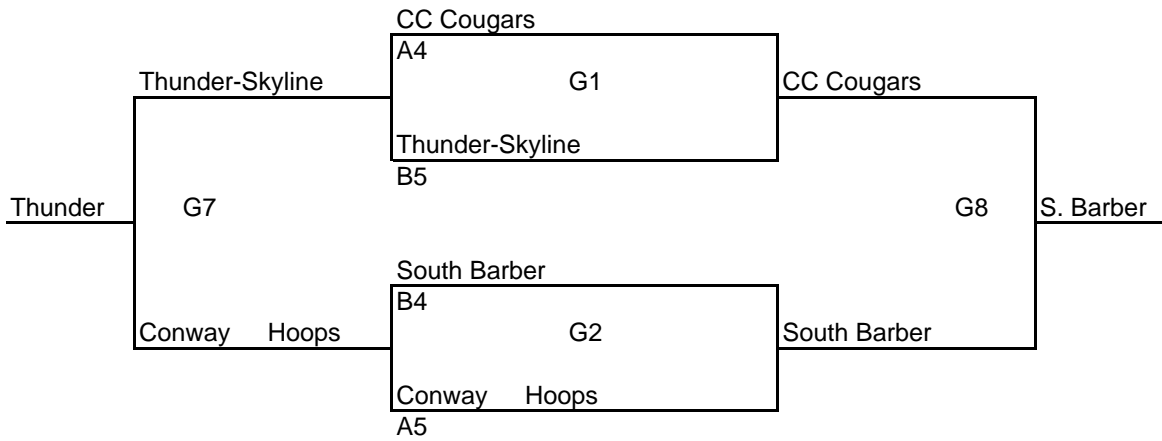

Bracket A

Bracket B

7 BOYS BRACKETS

Bracket A

Bracket B

7 GIRLS BRACKETS

Bracket A

Bracket B

8 BOYS BRACKETS

Bracket A

Bracket B

6 BOYS

Round Robin tournament. In case of tie for 1st, 2nd or 3rd, formula used by MAYB will be used to break tie. Games played at Cheney Middle School (CMS) and Cheney High School (CHS), 800 North Marshall, Cheney, KS 67025.