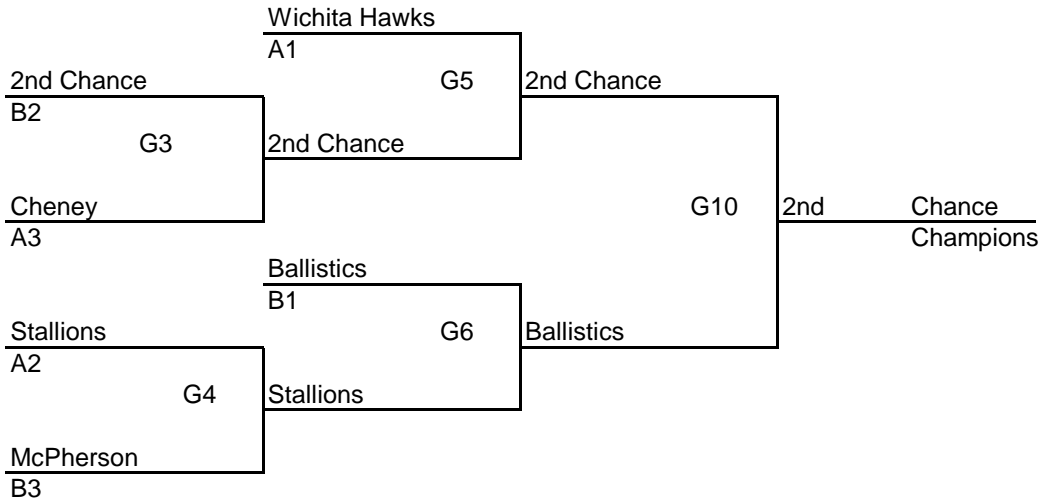

11/12 BOYS BRACKETS

Bracket A