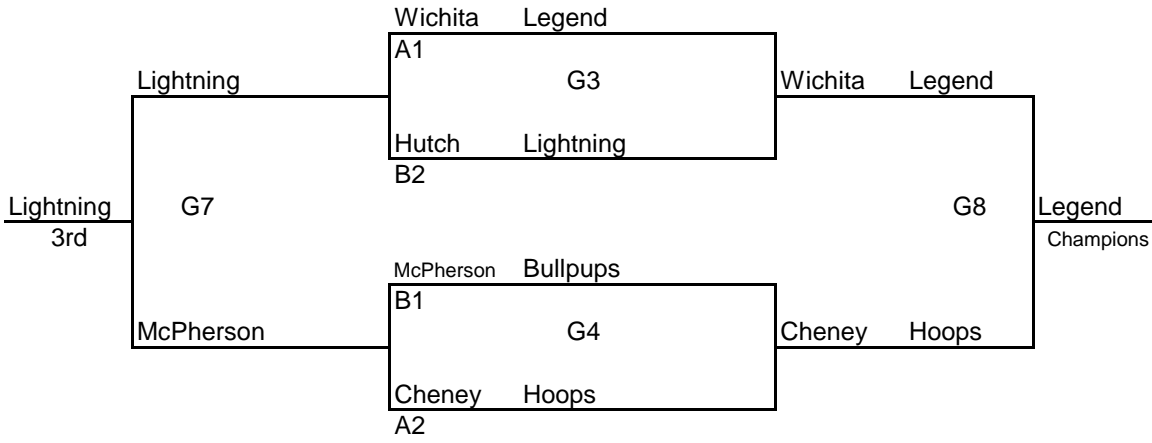

Results are below

Results:

1 st -Wichita Tigers	6-0
2 nd -Goddard	4-2
3 rd -Skyline Thunderbirds	4-2
4 th -South Barber	4-2
5 th -Clearwater	2-4
6 th -Hutchinson Lady Tigers	1-5
7 th -Team Green	0-6

11/12 BOYS BRACKETS

Bracket A

Bracket B

7 BOYS BRACKETS

Bracket A

Bracket B

7 GIRLS BRACKETS

Bracket A

Bracket B

8 BOYS BRACKETS

Bracket A

Bracket B

6 BOYS

Round Robin tournament. In case of tie for 1st, 2nd or 3rd, formula used by MAYB will be used to break tie. Games played at Cheney Middle School (CMS) and Cheney High School (CHS), 800 North Marshall, Cheney, KS 67025.