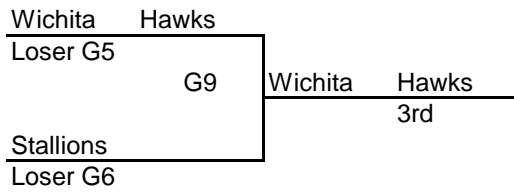

11/12 BOYS BRACKETS

Bracket A