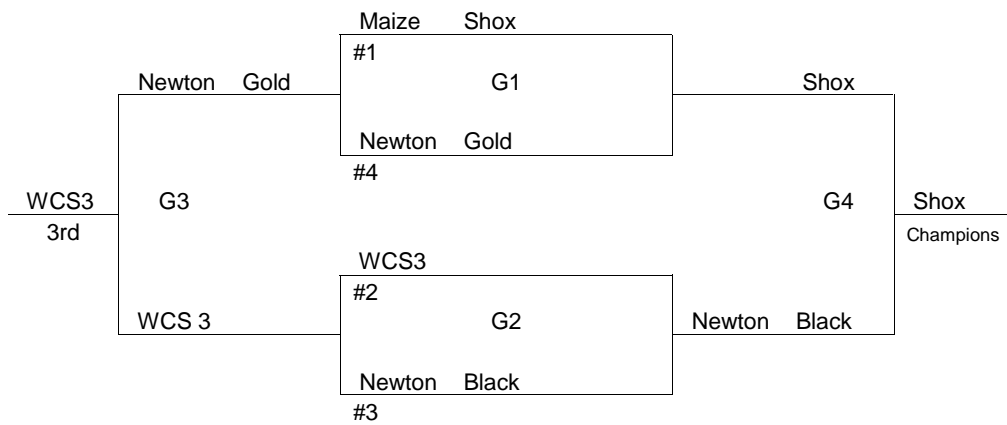

3rd/4th BOYS

Records in pool play will determine seeding in tournament. In case of tie in pool play, formula used by MAYB will be used to break tie. Games played at Norwich School, 209 Parkway, Norwich KS 67118 in Rubber Gymnasium.

- 1) Maize Shox
- 2) Newton Jr. Railers Black
- 3) Newton Jr. Railers Gold
- 4) WCS3

<i>Saturday</i>	<i>Sunday</i>
8 a.m. 1-4	8 a.m. G1
9 2-3	9 G2
10	10 G3
11	11 G4
12 p.m. 1-3	12 p.m.
1 2-4	1
2	
3:30	
4:30 3-4	
5:30 1-2	

3rd/4th GIRLS

Records in pool play will determine seeding in tournament. In case of tie in pool play, formula used by MAYB will be used to break tie. Games played at Norwich School, 209 Parkway, Norwich KS 67118 in Rubber Gymnasium.