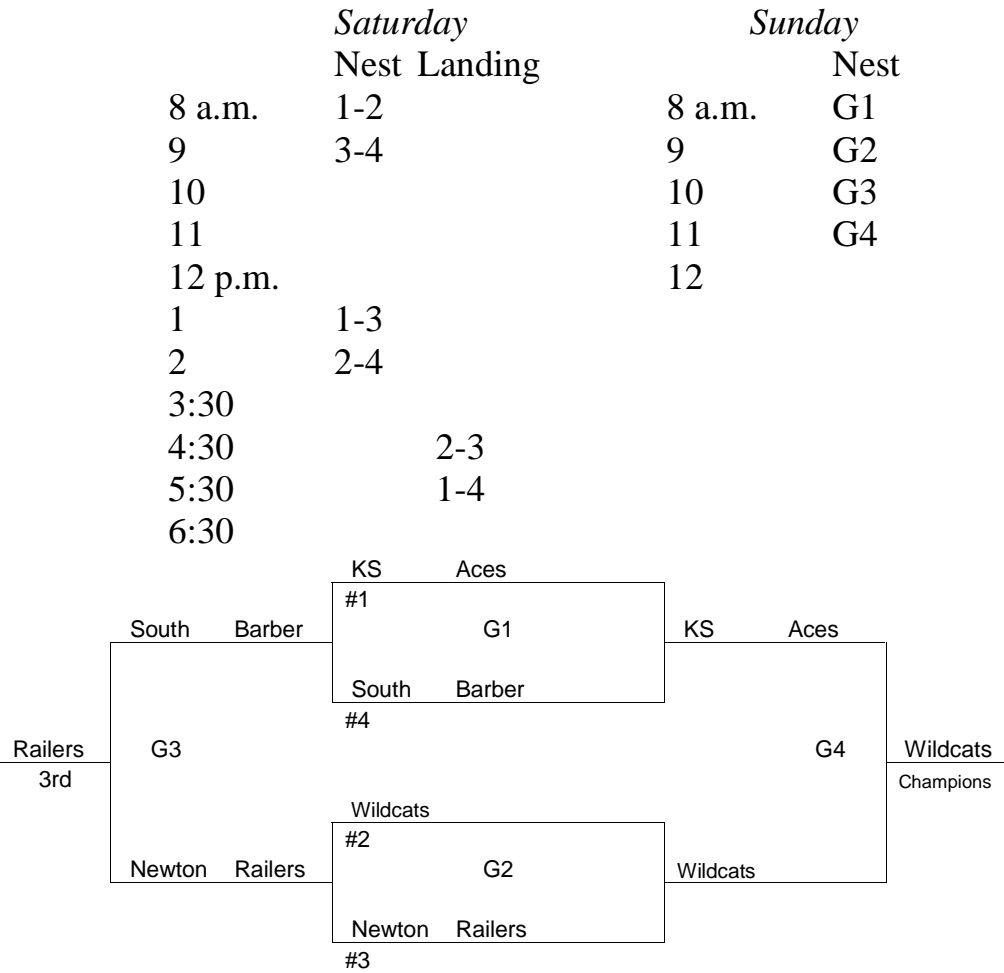

3rd/4th GIRLS

Records in pool play will determine seeding in tournament. In case of tie in pool play, formula used by MAYB will be used to break tie. Games played at Norwich School, 209 Parkway, Norwich KS 67118 in Rubber Gymnasium.

- 1) Colwich Scorchers
- 2) KS Dream Team
- 3) McPherson Lady Pups
- 4) Wellington

<i>Friday</i>		<i>Saturday</i>	
5 p.m.	1-3	8 a.m.	
6	2-4	9	
7	2-3	10	G1
8	1-4	11	G2
9	3-4	12 p.m.	
10	1-2	1	
		2	G3
		3:30	G4
		4:30	
		5:30	
		6:30	
		7:30	

5 BOYS BRACKET

8 GIRLS

Records in pool play will determine seeding in tournament. In case of tie in pool play, formula used by MAYB will be used to break tie. Games played at Norwich School, 209 Parkway, Norwich KS 67118 in Eagles Nest and Eagles Landing.

- 1) Wildcats
- 2) KS Aces
- 3) South Barber
- 4) Newton Railers

9/10 BOYS

Round Robin tournament. In case of tie for 1st, 2nd or 3rd, formula used by MAYB will be used to break tie. Games played at Cheney High School, 800 North Marshall, Cheney, KS 67025.