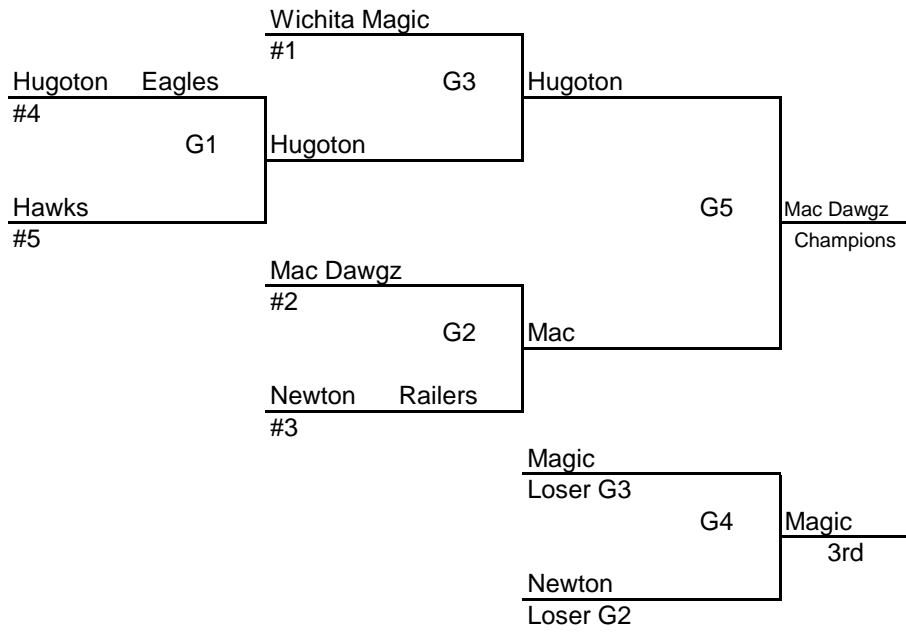

5 BOYS BRACKET