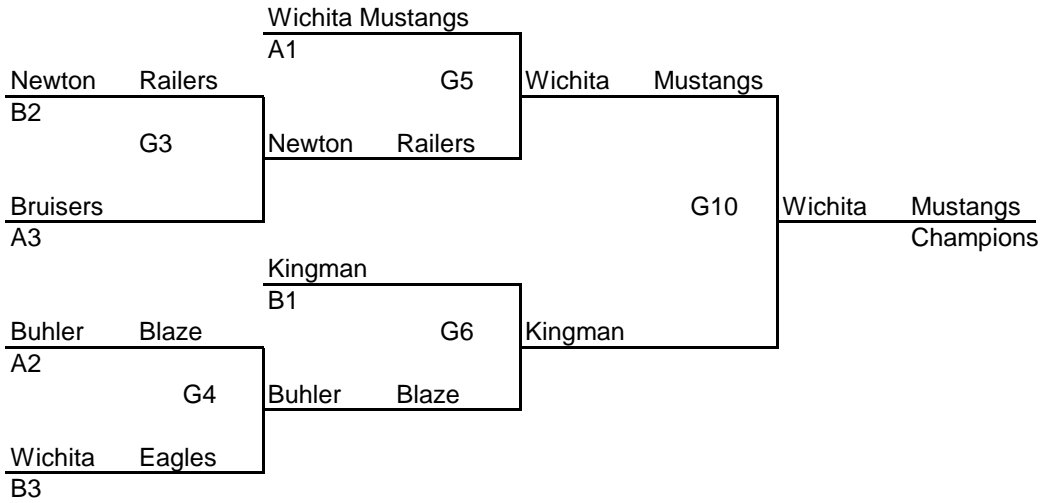

Results are below

Results:

1 st -Wichita Tigers	6-0
2 nd -Goddard	4-2
3 rd -Skyline Thunderbirds	4-2
4 th -South Barber	4-2
5 th -Clearwater	2-4
6 th -Hutchinson Lady Tigers	1-5
7 th -Team Green	0-6

11/12 BOYS BRACKETS

Bracket A

Bracket B

7 BOYS BRACKETS

Bracket A

Bracket B

7 GIRLS BRACKETS

Bracket A

Bracket B

8 BOYS BRACKETS

Bracket A

Bracket B

6 BOYS

Round Robin tournament. In case of tie for 1st, 2nd or 3rd, formula used by MAYB will be used to break tie. Games played at Cheney Middle School (CMS) and Cheney High School (CHS), 800 North Marshall, Cheney, KS 67025.