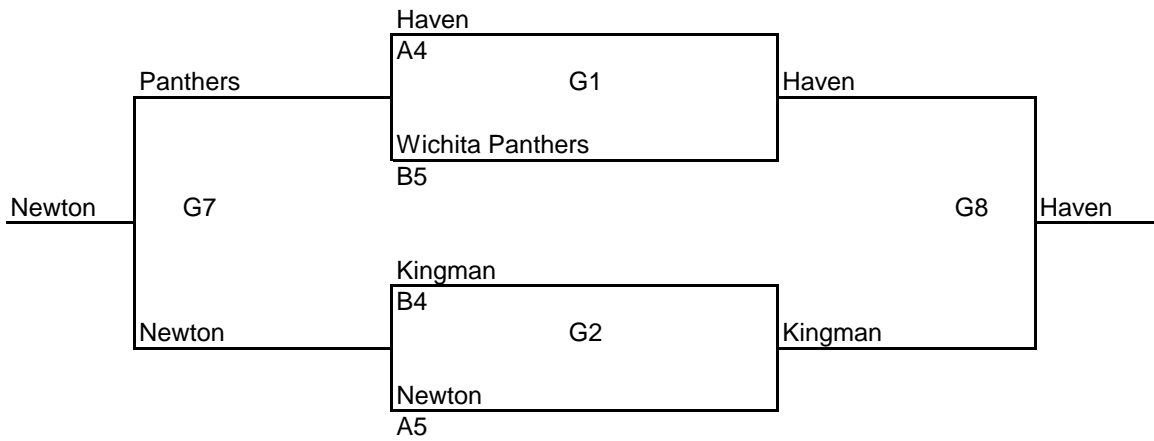

Results

- 1st-FLIGHT 5-0
2nd-ML Tomahawks 3-2
3rd-Kansas Komets 3-2
4th-Wichita Panthers 2-3
5th-Kingman 1-4
6th-Newton Railers 1-4

9/10 GIRLS BRACKET

11/12 GIRLS

Round Robin tournament. In case of tie for 1st, 2nd or 3rd, formula used by MAYB will be used to break tie. Games played at Cheney Middle School (CMS) and Cheney High School (CHS), 800 North Marshall, Cheney, KS 67025.

- 1) Goddard
- 2) South Barber
- 3) Hutchinson Lady Tigers
- 4) Team Green
- 5) Wichita Tigers
- 6) Clearwater Indians
- 7) Skyline Thunderbirds

	<i>Friday</i>	<i>Saturday</i>	<i>Sunday</i>	
	CHS	CHS	CMS	CHS
5 p.m.	1-3	8 a.m.	8 a.m.	3-5
6	2-5	9	9	2-7
7	3-4	10	10	3-6
8	2-6	11	11	2-4
9	4-5	12 p.m.	12	1-7
10	1-6	1	1	
		2	2	
		3:30	3	
		4:30	4	5-7
		5:30	5	
		6:30	6	4-7
		7:30		
		8:30		
		9:30		

Results are below

Results:

1 st -Wichita Tigers	6-0
2 nd -Goddard	4-2
3 rd -Skyline Thunderbirds	4-2
4 th -South Barber	4-2
5 th -Clearwater	2-4
6 th -Hutchinson Lady Tigers	1-5
7 th -Team Green	0-6

11/12 BOYS BRACKETS

Bracket A

Bracket B

7 BOYS BRACKETS

Bracket A

Bracket B

7 GIRLS BRACKETS

Bracket A

Bracket B