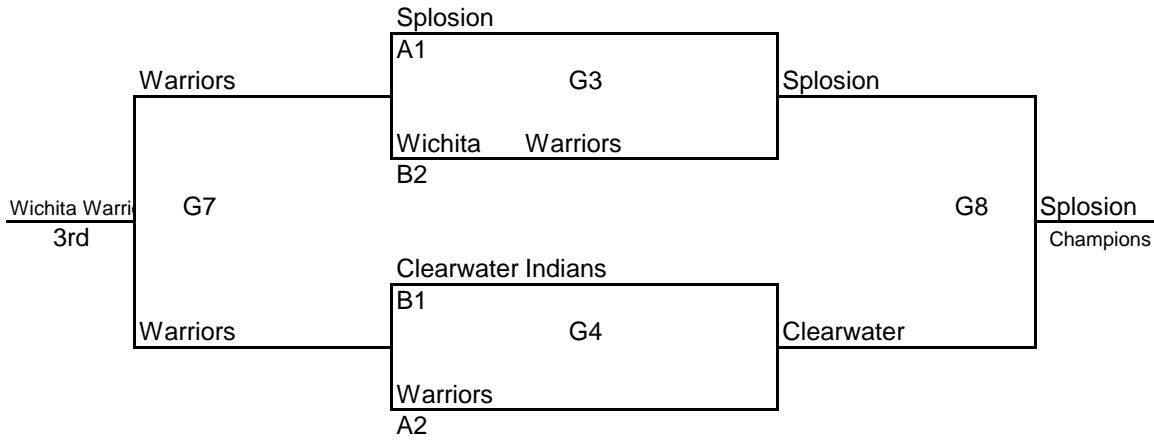

Results are below

Results:

1 st -Wichita Tigers	6-0
2 nd -Goddard	4-2
3 rd -Skyline Thunderbirds	4-2
4 th -South Barber	4-2
5 th -Clearwater	2-4
6 th -Hutchinson Lady Tigers	1-5
7 th -Team Green	0-6

11/12 BOYS BRACKETS

Bracket A

Bracket B

7 BOYS BRACKETS

Bracket A

Bracket B

7 GIRLS BRACKETS

Bracket A

Bracket B

8 BOYS BRACKETS

Bracket A

Bracket B

6 BOYS

Round Robin tournament. In case of tie for 1st, 2nd or 3rd, formula used by MAYB will be used to break tie. Games played at Cheney Middle School (CMS) and Cheney High School (CHS), 800 North Marshall, Cheney, KS 67025.