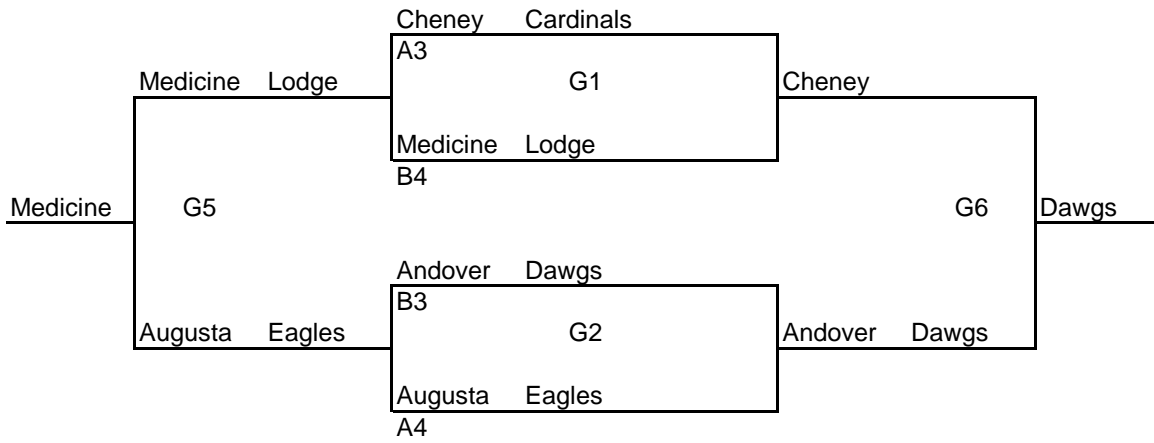

Results are below

Results:

1 st -Wichita Tigers	6-0
2 nd -Goddard	4-2
3 rd -Skyline Thunderbirds	4-2
4 th -South Barber	4-2
5 th -Clearwater	2-4
6 th -Hutchinson Lady Tigers	1-5
7 th -Team Green	0-6

11/12 BOYS BRACKETS

Bracket A

Bracket B

7 BOYS BRACKETS

Bracket A

Bracket B

7 GIRLS BRACKETS

Bracket A

Bracket B

8 BOYS BRACKETS

Bracket A

Bracket B

6 BOYS

Round Robin tournament. In case of tie for 1st, 2nd or 3rd, formula used by MAYB will be used to break tie. Games played at Cheney Middle School (CMS) and Cheney High School (CHS), 800 North Marshall, Cheney, KS 67025.