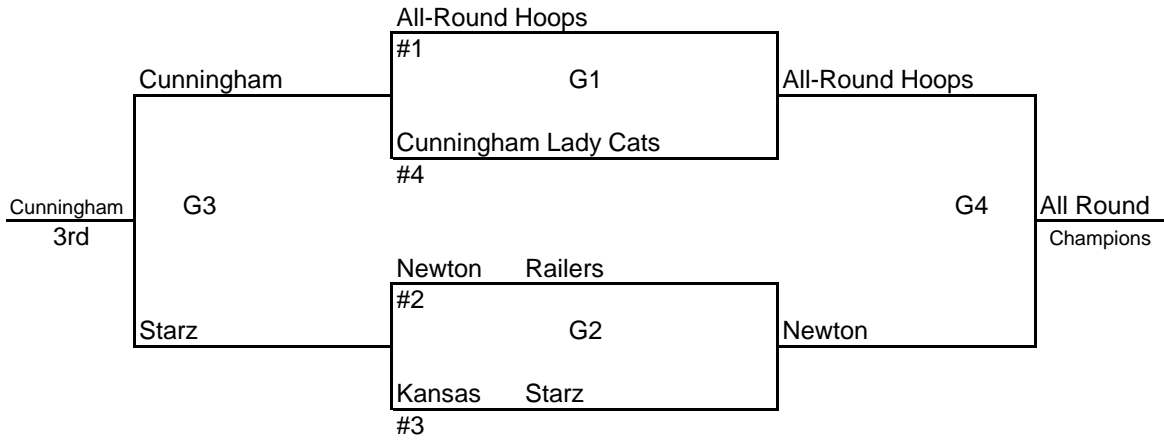

5 BOYS BRACKET

8 GIRLS

Records in pool play will determine seeding in tournament. In case of tie in pool play, formula used by MAYB will be used to break tie. Games played at Norwich School, 209 Parkway, Norwich KS 67118 in Eagles Nest and Eagles Landing.

- 1) Wildcats
- 2) KS Aces
- 3) South Barber
- 4) Newton Railers

9/10 BOYS

Round Robin tournament. In case of tie for 1st, 2nd or 3rd, formula used by MAYB will be used to break tie. Games played at Cheney High School, 800 North Marshall, Cheney, KS 67025.

- 1) Kansas Komets
- 2) FLIGHT
- 3) ML Tomahawks
- 4) Newton Railers
- 5) Wichita Panthers
- 6) Kingman

<i>Saturday</i>		<i>Sunday</i>	
8 a.m.	2-5	8 a.m.	1-3
9	1-6	9	2-4
10	3-4	10	5-6
11	2-6	11	1-2
12 p.m.	1-4	12	3-6
1	3-5	1	4-5
2		2	2-3
3:30		3	4-6
4:30		4	1-5
5:30		5	
6:30			
7:30			
8:30			
9:30			

Results

- 1st-FLIGHT 5-0
2nd-ML Tomahawks 3-2
3rd-Kansas Komets 3-2
4th-Wichita Panthers 2-3
5th-Kingman 1-4
6th-Newton Railers 1-4

9/10 GIRLS BRACKET

11/12 GIRLS

Round Robin tournament. In case of tie for 1st, 2nd or 3rd, formula used by MAYB will be used to break tie. Games played at Cheney Middle School (CMS) and Cheney High School (CHS), 800 North Marshall, Cheney, KS 67025.