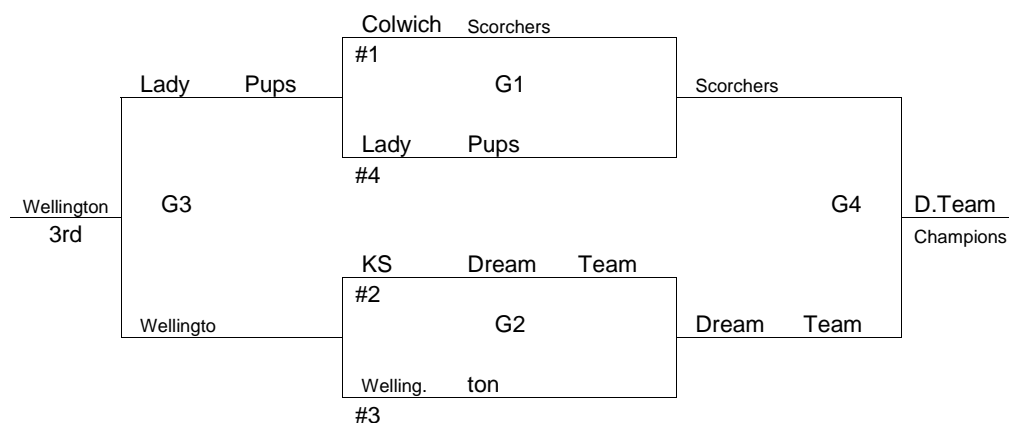

3rd/4th BOYS

Records in pool play will determine seeding in tournament. In case of tie in pool play, formula used by MAYB will be used to break tie. Games played at Norwich School, 209 Parkway, Norwich KS 67118 in Rubber Gymnasium.

- 1) Maize Shox
- 2) Newton Jr. Railers Black
- 3) Newton Jr. Railers Gold
- 4) WCS3

<i>Saturday</i>	<i>Sunday</i>
8 a.m. 1-4	8 a.m. G1
9 2-3	9 G2
10	10 G3
11	11 G4
12 p.m. 1-3	12 p.m.
1 2-4	1
2	
3:30	
4:30 3-4	
5:30 1-2	

3rd/4th GIRLS

Records in pool play will determine seeding in tournament. In case of tie in pool play, formula used by MAYB will be used to break tie. Games played at Norwich School, 209 Parkway, Norwich KS 67118 in Rubber Gymnasium.

- 1) Colwich Scorchers
- 2) KS Dream Team
- 3) McPherson Lady Pups
- 4) Wellington

<i>Friday</i>		<i>Saturday</i>	
5 p.m.	1-3	8 a.m.	
6	2-4	9	
7	2-3	10	G1
8	1-4	11	G2
9	3-4	12 p.m.	
10	1-2	1	
		2	G3
		3:30	G4
		4:30	
		5:30	
		6:30	
		7:30	