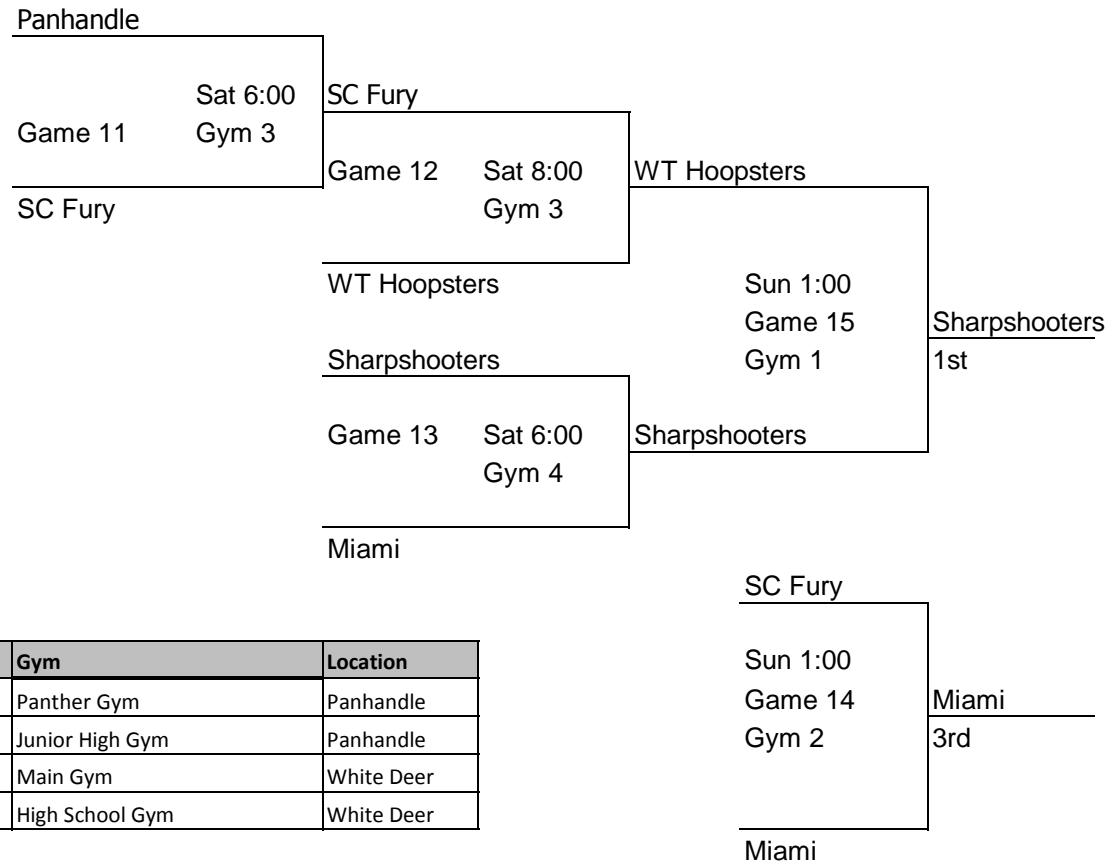

7TH - 8TH GRADE GIRLS

1. Panhandle Purple
2. CC Crew
3. Miami
4. Panhandle Gold

	WINS	LOSSES
1. Panhandle Purple	3	0
2. CC Crew	1	2
3. Miami	2	1
4. Panhandle Gold	0	3

	Gym	Location
Gym 1	Panther Gym	Panhandle
Gym 2	Junior High Gym	Panhandle
Gym 3	Main Gym	White Deer
Gym 4	High School Gym	White Deer

7TH - 8TH GRADE BOYS

	WINS	LOSSES
1. Stratford	1	2
2. Panhandle	0	3
3. Perryton	3	0
4. WT Tarheels	2	1

	Gym	Location
Gym 1	Panther Gym	Panhandle
Gym 2	Junior High Gym	Panhandle
Gym 3	Main Gym	White Deer
Gym 4	High School Gym	White Deer

9TH - 10TH GRADE GIRLS

	WINS	LOSSES	Games	Teams	Day	Time	Gym
1. WT Hoopsters	4	0	1	1 vs 2	Friday	5:30	3
2. Swisher County Fury	1	3	2	3 vs 4	Friday	5:30	4
3. Miami	2	2	3	1 vs 5	Friday	8:30	3
4. Panhandle	0	4	4	2 vs 4	Friday	8:30	4
5. Sharpshooters	3	1	5	3 vs 5	Saturday	10:00	3
			6	1 vs 4	Saturday	10:00	4
			7	1 vs 3	Saturday	Noon	3
			8	2 vs 5	Saturday	Noon	4
			9	2 vs 3	Saturday	1:30	4
			10	4 vs 5	Saturday	3:30	3

	Wins	Losses
1. Dawgs	0	6
2. WT Hurricanes	3	3
3. Panhandle Gold	4	1
4. Lady Kiowas	2	4
5. White Deer	1	5
6. Panhandle Purple	4	1
7. Comets	6	0

1st Place Comets
 2nd Place (tie) Panhandle Purple
 2nd Place (tie) Panhandle Gold