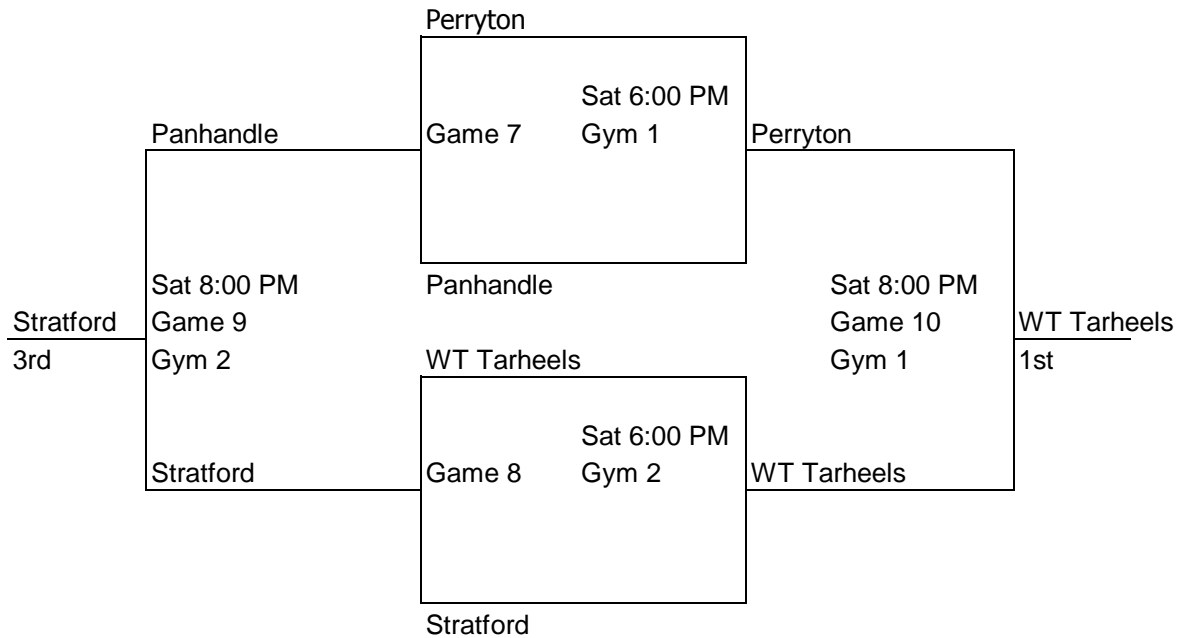

7TH - 8TH GRADE BOYS

	WINS	LOSSES
1. Stratford	1	2
2. Panhandle	0	3
3. Perryton	3	0
4. WT Tarheels	2	1

	Gym	Location
Gym 1	Panther Gym	Panhandle
Gym 2	Junior High Gym	Panhandle
Gym 3	Main Gym	White Deer
Gym 4	High School Gym	White Deer

Games	Teams	Day	Time	Gym
1	1 vs 2	Friday	7:30 PM	3
2	3 vs 4	Friday	7:30 PM	4
3	1 vs 3	Saturday	11:00 AM	1
4	2 vs 4	Saturday	11:00 AM	2
5	2 vs 3	Saturday	2:30 PM	3
6	1 vs 4	Saturday	2:30 PM	4

EACH TEAM WILL NEED TO PROVIDE A CLOCK OR SCORE KEEPER