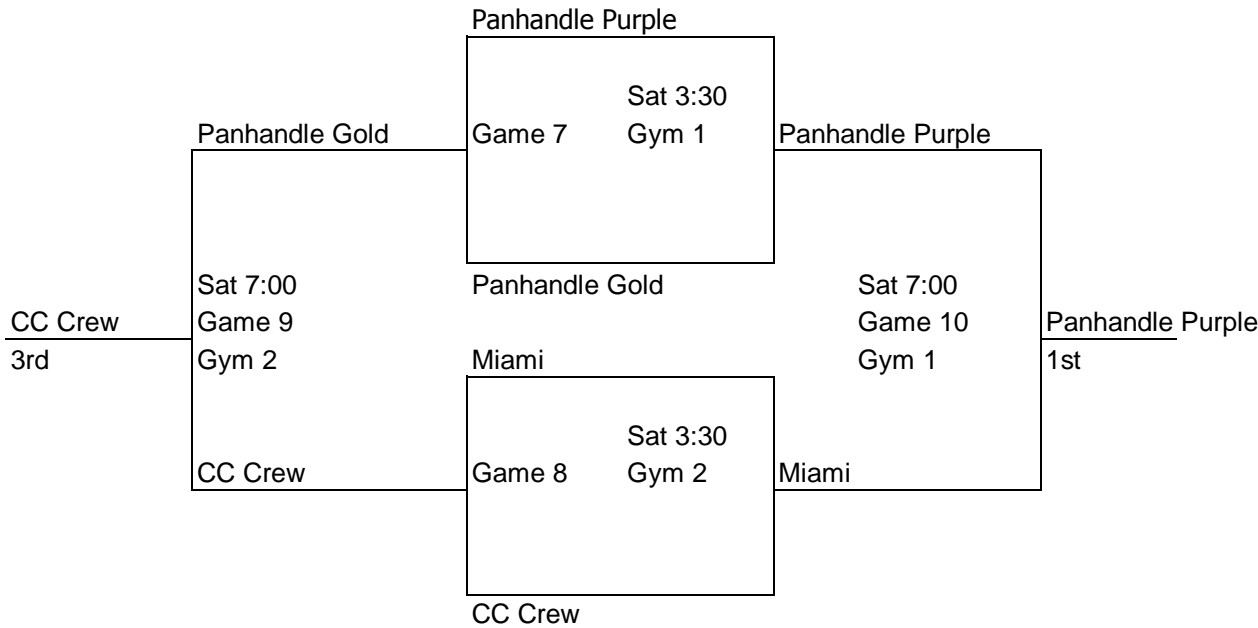

7TH - 8TH GRADE GIRLS

1. Panhandle Purple
2. CC Crew
3. Miami
4. Panhandle Gold

	WINS	LOSSES
1. Panhandle Purple	3	0
2. CC Crew	1	2
3. Miami	2	1
4. Panhandle Gold	0	3

	Gym	Location
Gym 1	Panther Gym	Panhandle
Gym 2	Junior High Gym	Panhandle
Gym 3	Main Gym	White Deer
Gym 4	High School Gym	White Deer

Games	Teams	Day	Time	Gym
1	1 vs 2	Friday	6:30	2
2	3 vs 4	Friday	7:30	2
3	1 vs 3	Saturday	10:00	1
4	2 vs 4	Saturday	10:00	2
5	2 vs 3	Saturday	1:30	1
6	1 vs 4	Saturday	1:30	2

EACH TEAM WILL NEED TO PROVIDE A CLOCK OR SCORE KEEPER