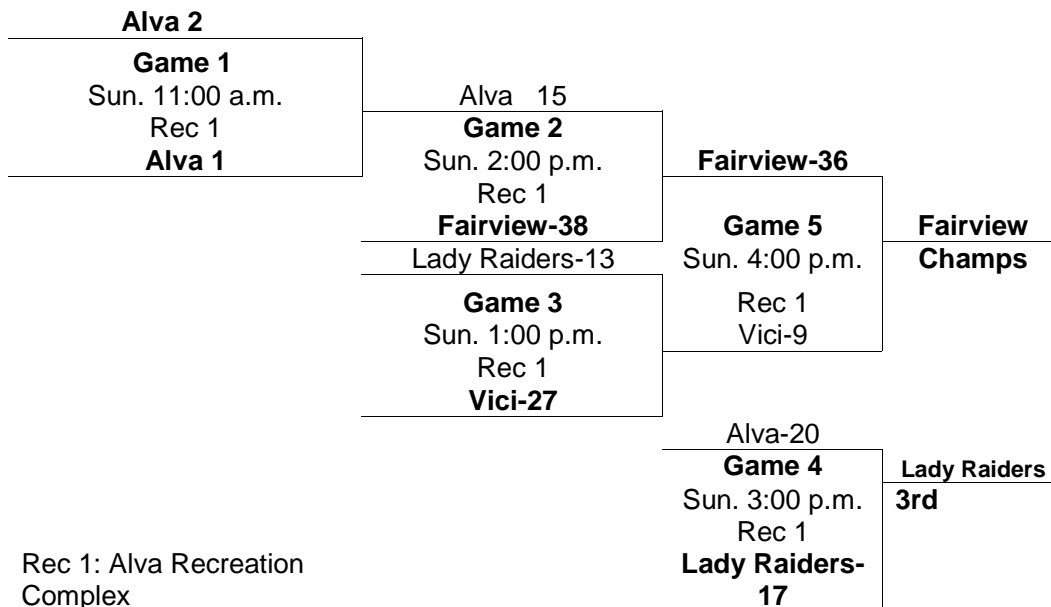

ALVA RECREATION COMPLEX
2009 MAYB Basketball Tournament
5th & 6th Grade Girls

	W	L
1. Lady Raiders	III	II
2. Vici Lady Indians	III	I
3. Alva Ladybugs		III
4. Fairview Lady Jackets	IIII	
5. Alva Ladybugs 2		III

Saturday June 20th, 2009

Rec 1 1:00P.M. Lady Raiders-14	vs	Vici Lady Indians-22
Rec 1 2:00P.M. Alva Ladybugs-12	vs	Fairview Lady Jackets-50
Rec 1 3:00P.M. Lady Raiders-20	vs	Alva Ladybugs 2-14
Rec 1 4:00P.M. Vici -41	vs	Alva Ladybugs-22
Rec 1 5:00P.M. Fairview-56	vs	Alva Ladybugs 2-21
Rec 1 6:00P.M. Lady Raiders-32	vs	Alva Ladybugs-20
Rec 1 7:00P.M. Vici Lady Indians-19	vs	Fairview Lady Jackets-35
No Game-Rec 1 8:00P.M. Alva	vs	Alva Ladybugs 2
Rec 1 9:00 P.M. Lady Raiders-5	vs	Fairview Lady Jackets-42

Sunday June 21st, 2009

Rec 1 8:00A.M. **Vici Lady -36** vs Alva Ladybugs 2-18