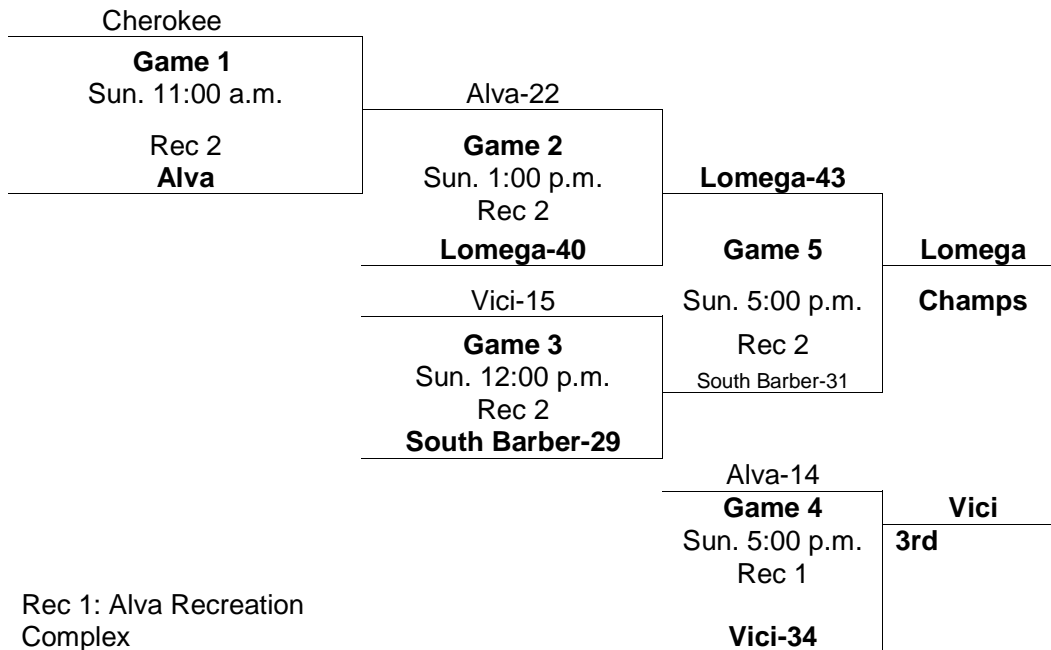

ALVA RECREATION COMPLEX
2009 MAYB Basketball Tournament
7th & 8th Grade Girls

1. Cherokee-OK		||||
2. Alva Ladybugs	I	|||
3. Vici Lady Indians	||	||
4. Lomega-OK	||||	
5. South Barber	|||	I

Saturday June 20th, 2009

Rec 1 8:00 A.M.	Cherokee-OK-18	vs	Alva Ladybugs -22
Rec 1 9:00 A.M.	Vici Lady Indians-25	vs	Lomega-OK-42
Rec 1 10:00 A.M.	Cherokee-OK-16	vs	South Barber-54
Rec 1 11:00 A.M.	Alva Ladybugs-19	vs	Vici Lady Indians-21
Rec 1 12:00 P.M.	Lomega-OK-43	vs	South Barber-29
Rec 2 5:00P.M.	Alva Ladybugs-17	vs	Lomega-OK-37
Rec 2 6:00P.M.	Vici Lady Indians-28	vs	South Barber-38
Rec 2 7:00P.M.	Cherokee-OK-15	vs	Lomega-OK-43
Rec 2 8:00 P.M.	Alva Ladybugs-15	vs	South Barber-41
Rec 2 9:00 P.M.	Cherokee Chiefs-16	vs	Vici Lady Indians-33

Rec 1: Alva Recreation Complex
Rec 2: Alva Recreation Complex