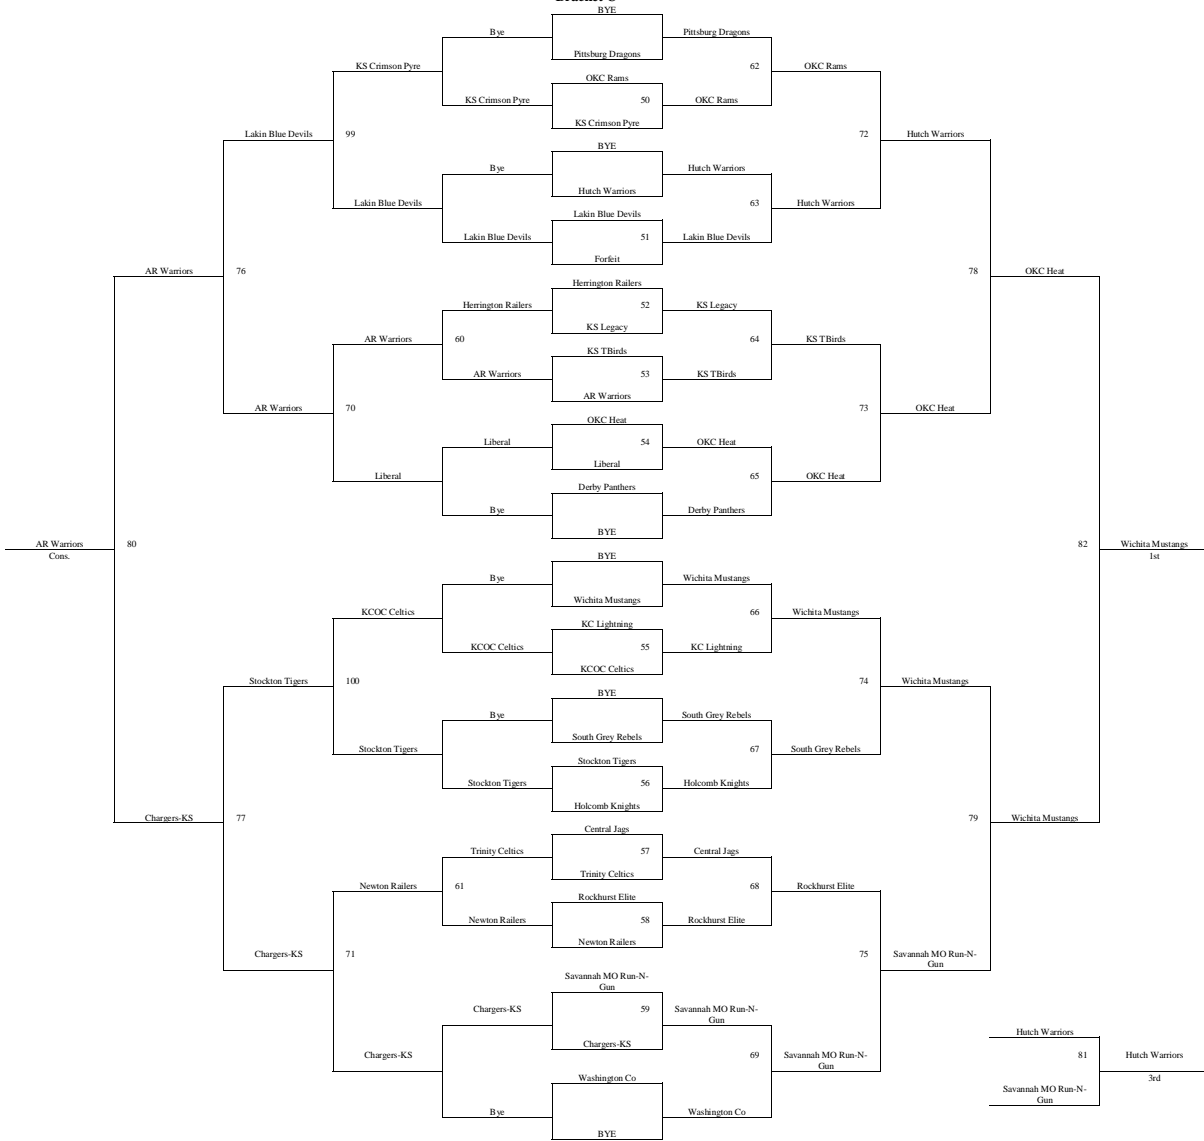

**11/12th Grade Boys
Bracket C**