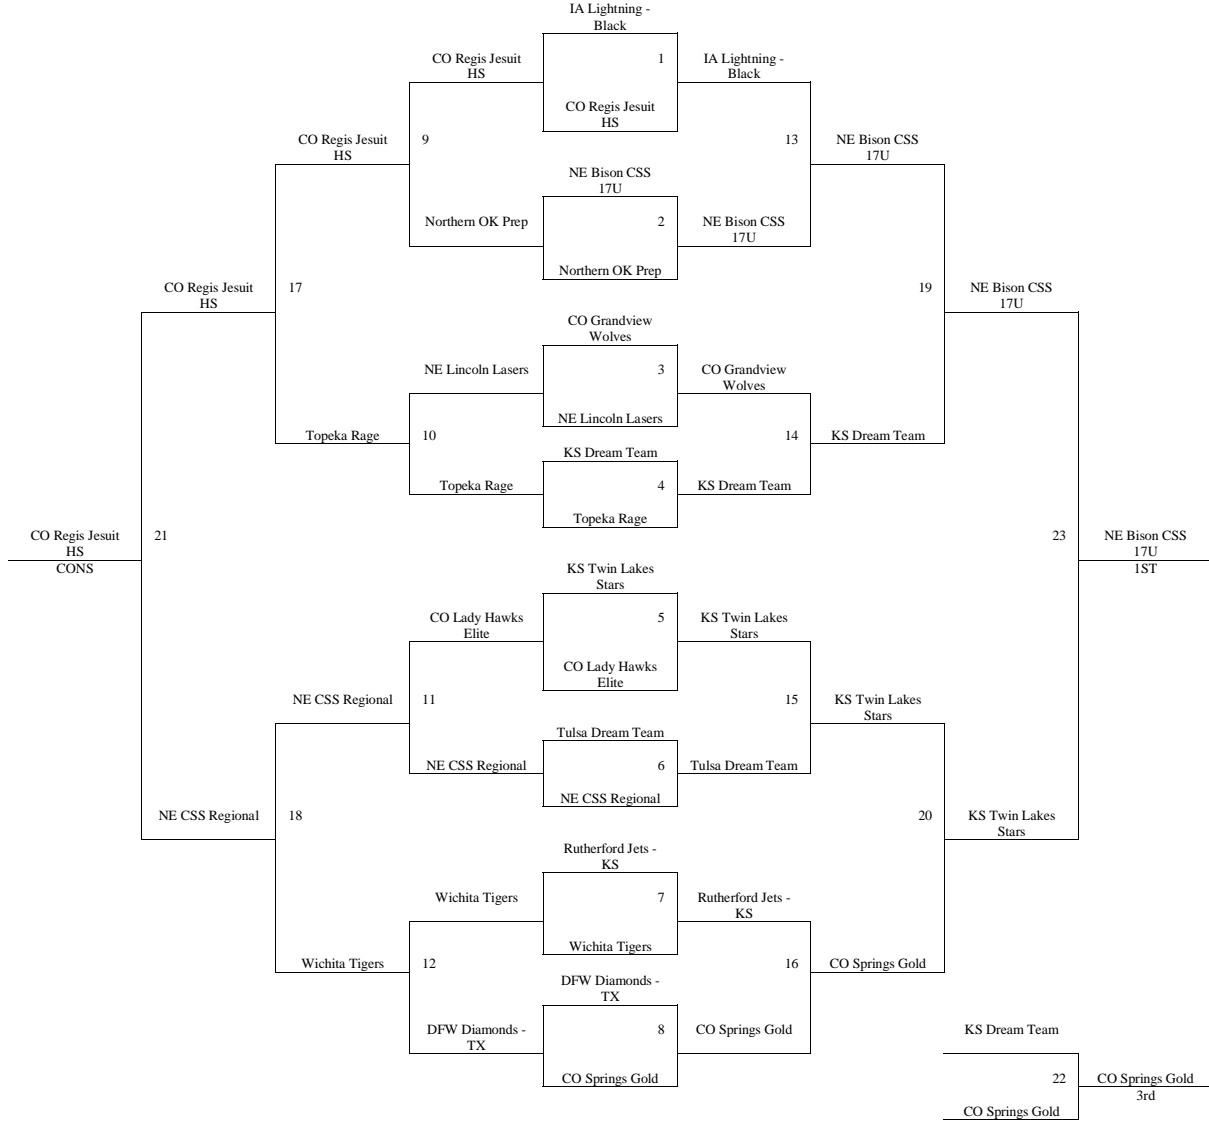

**2009 Summer Kickoff
June 12-14, 2009
11/12th Grade Girls**

Bracket A