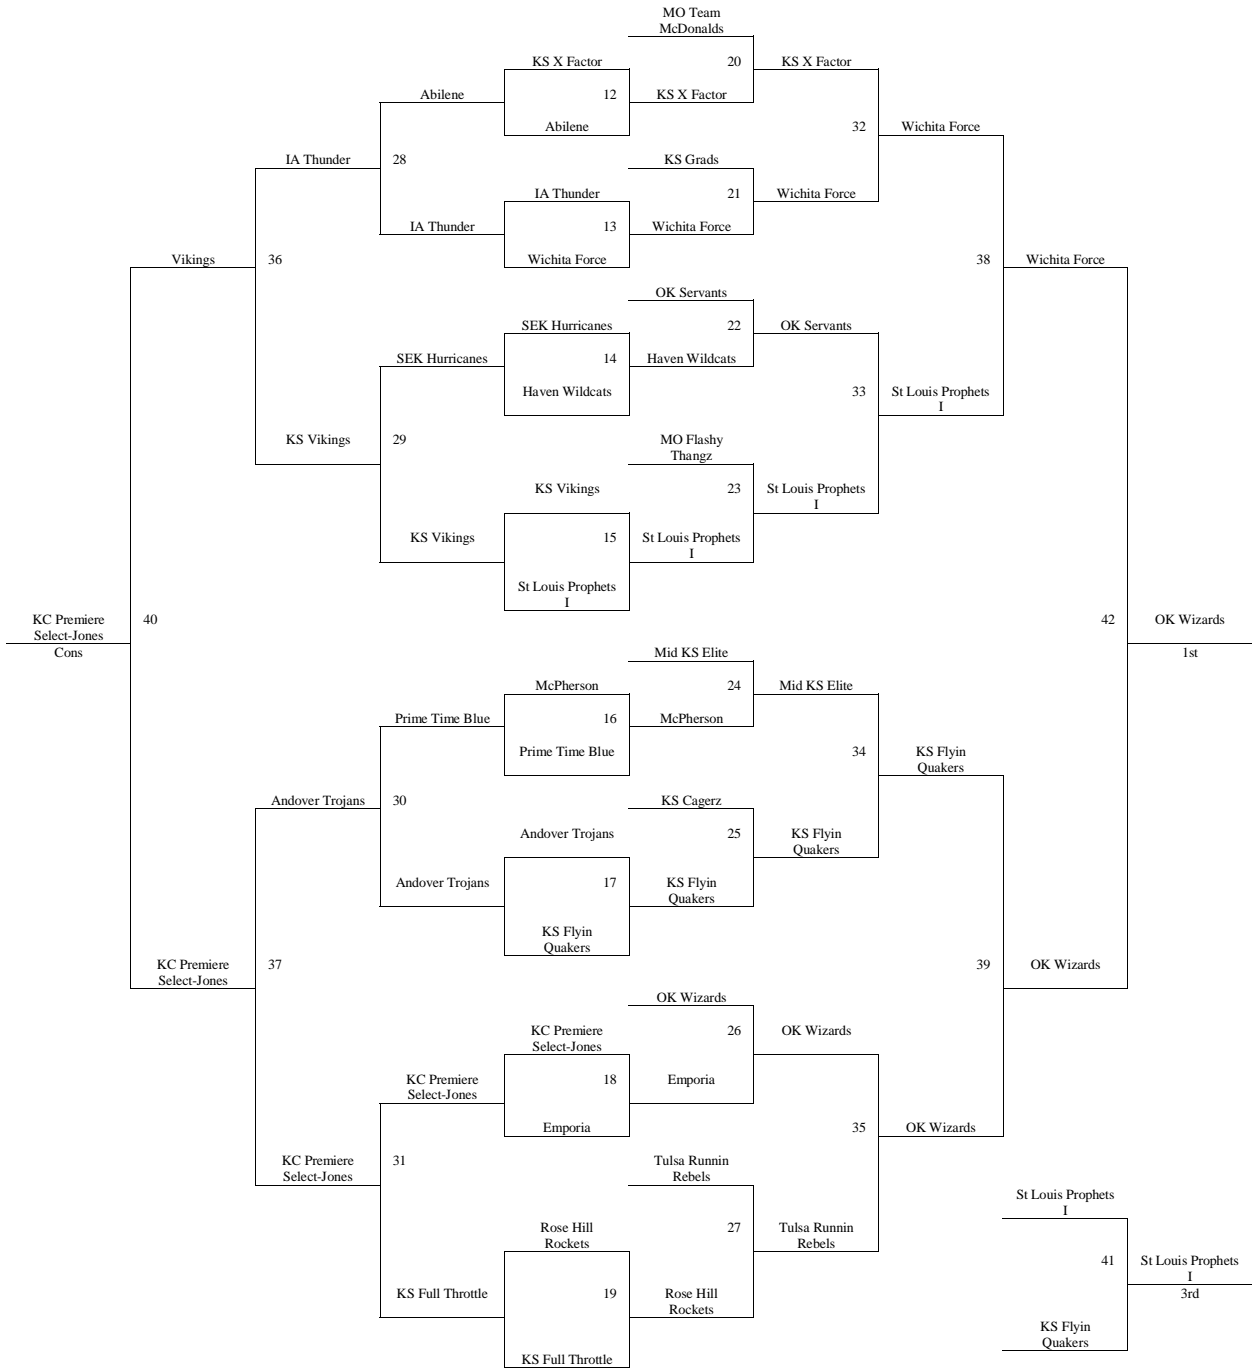

**2009 Summer Kickoff
June 12-14, 2009
11/12th Grade Boys
Bracket B**