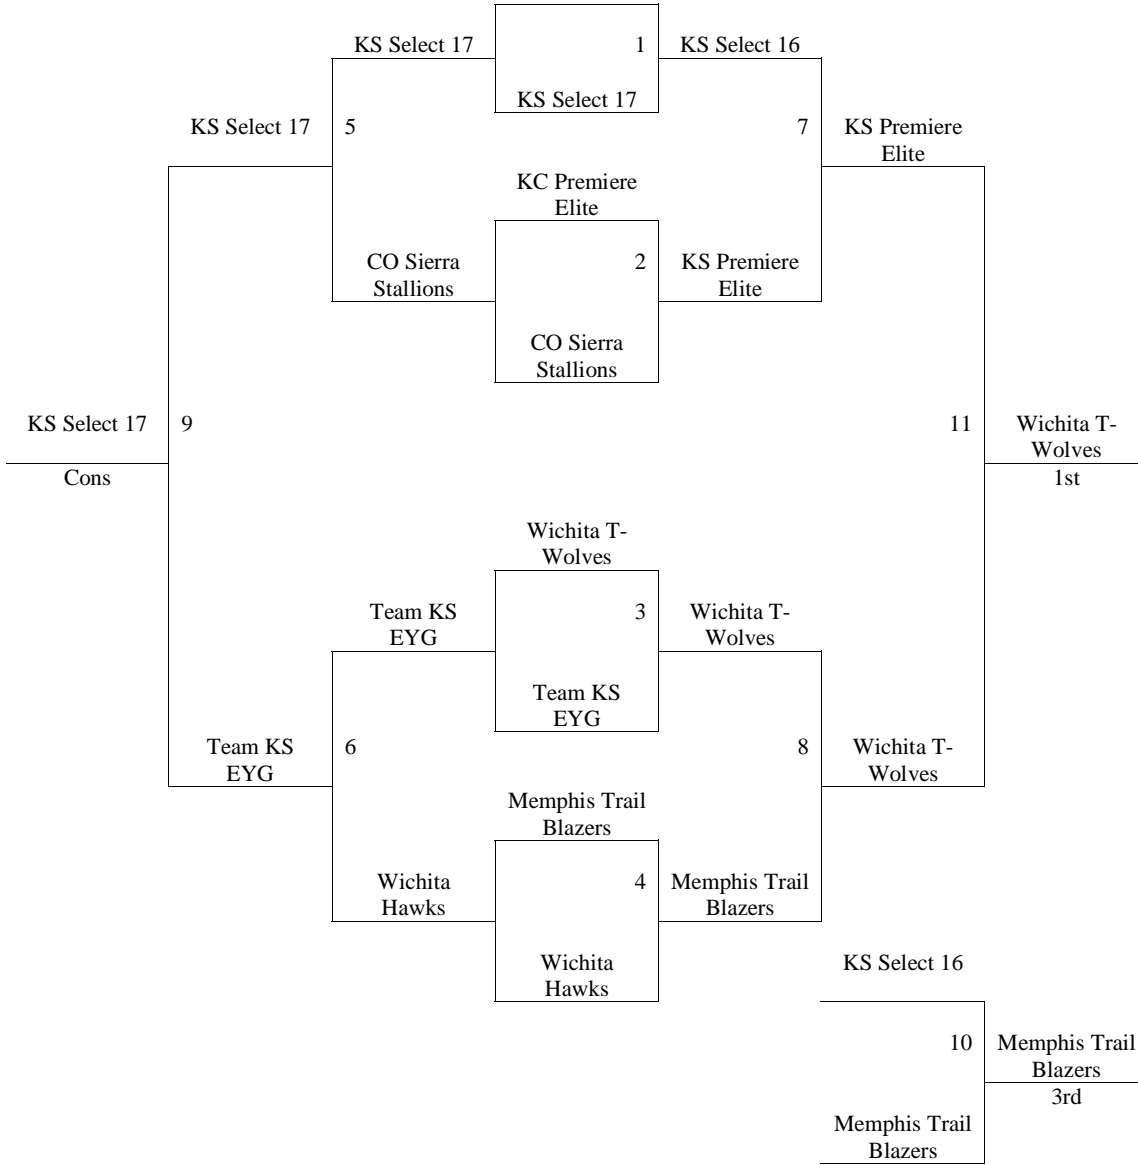

**2009 Summer Kickoff
June 12-14, 2009**

**11/12th Grade Boys
Bracket A
KS Select 16**