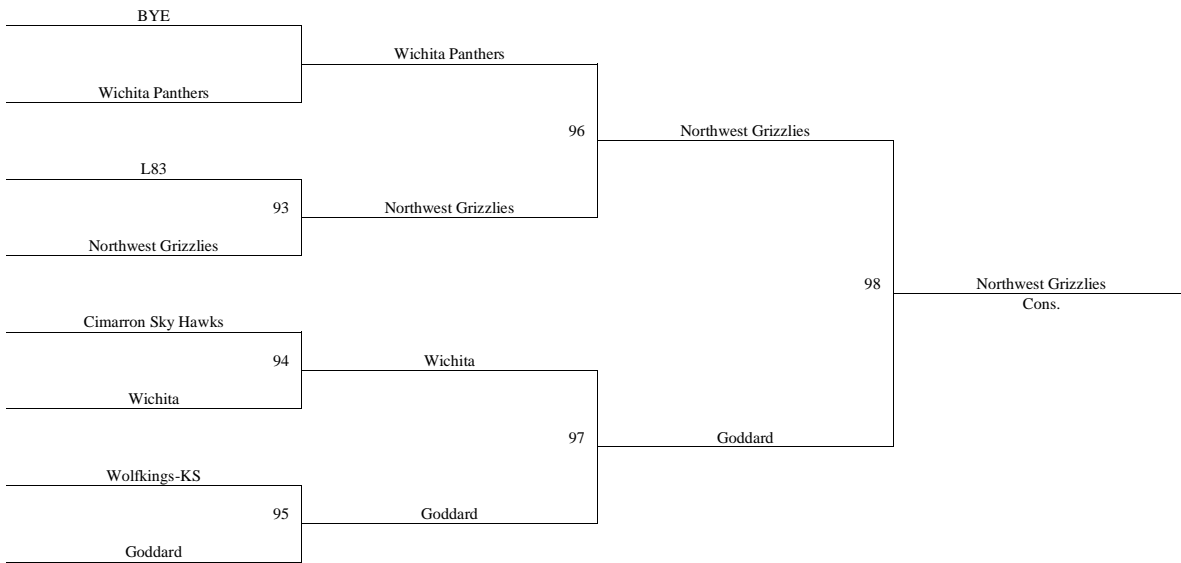

Bracket B – Consolation

**11/12th Grade Boys
Bracket C**

**2009 Summer Kickoff
June 12-14, 2009
11/12th Grade Boys
Bracket D**

Bracket D - Consolation

**2009 Summer Kickoff
June 12-14, 2009**

11/12th Grade Girls