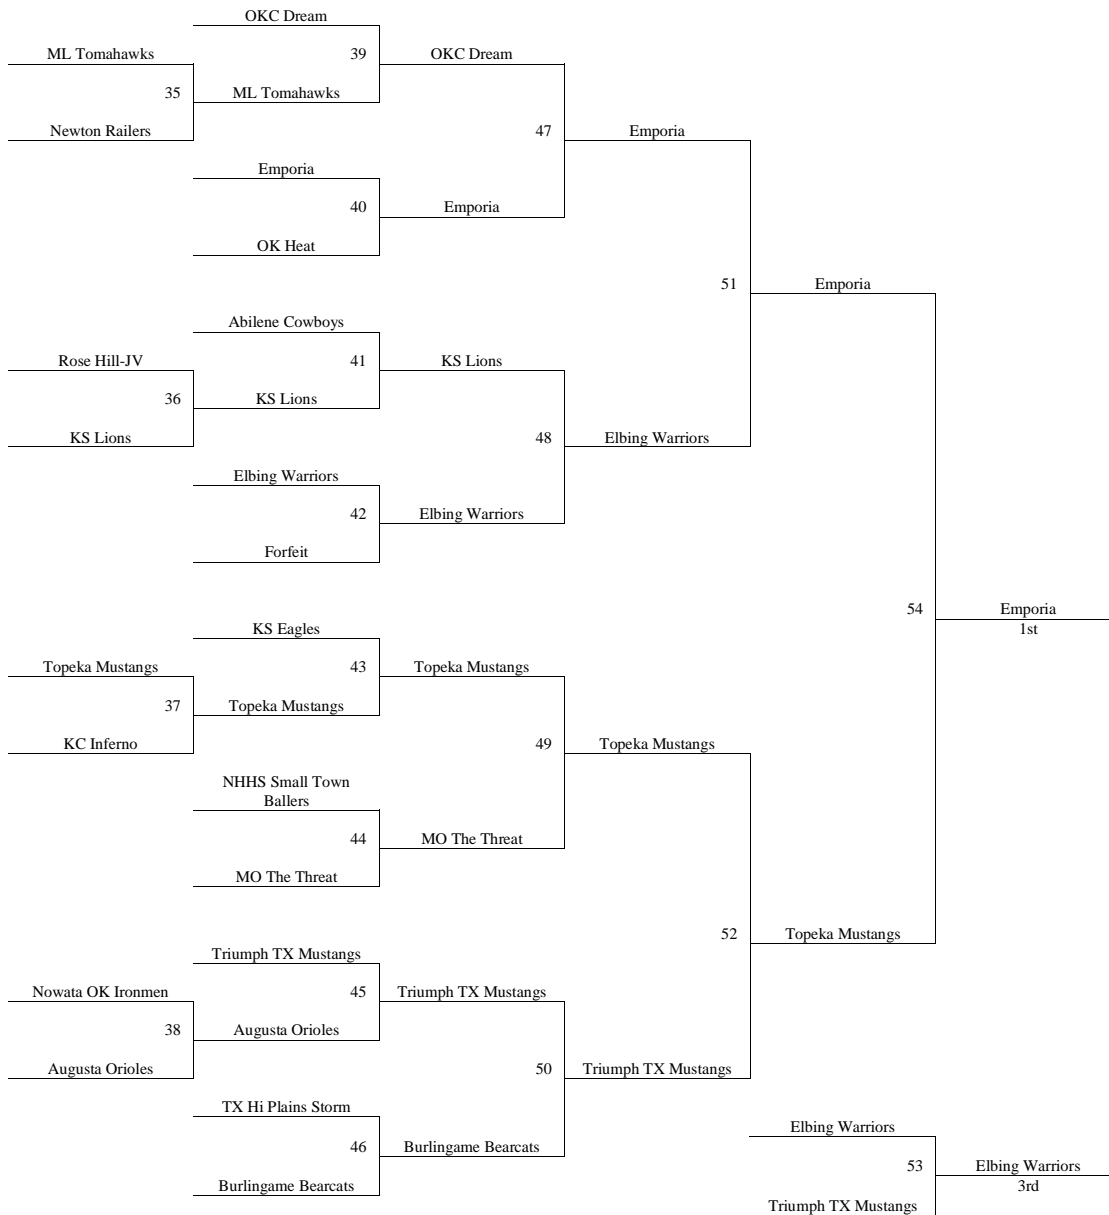

**2009 Summer Kickoff
June 12-14, 2009
9/10th Grade Boys
Bracket C**