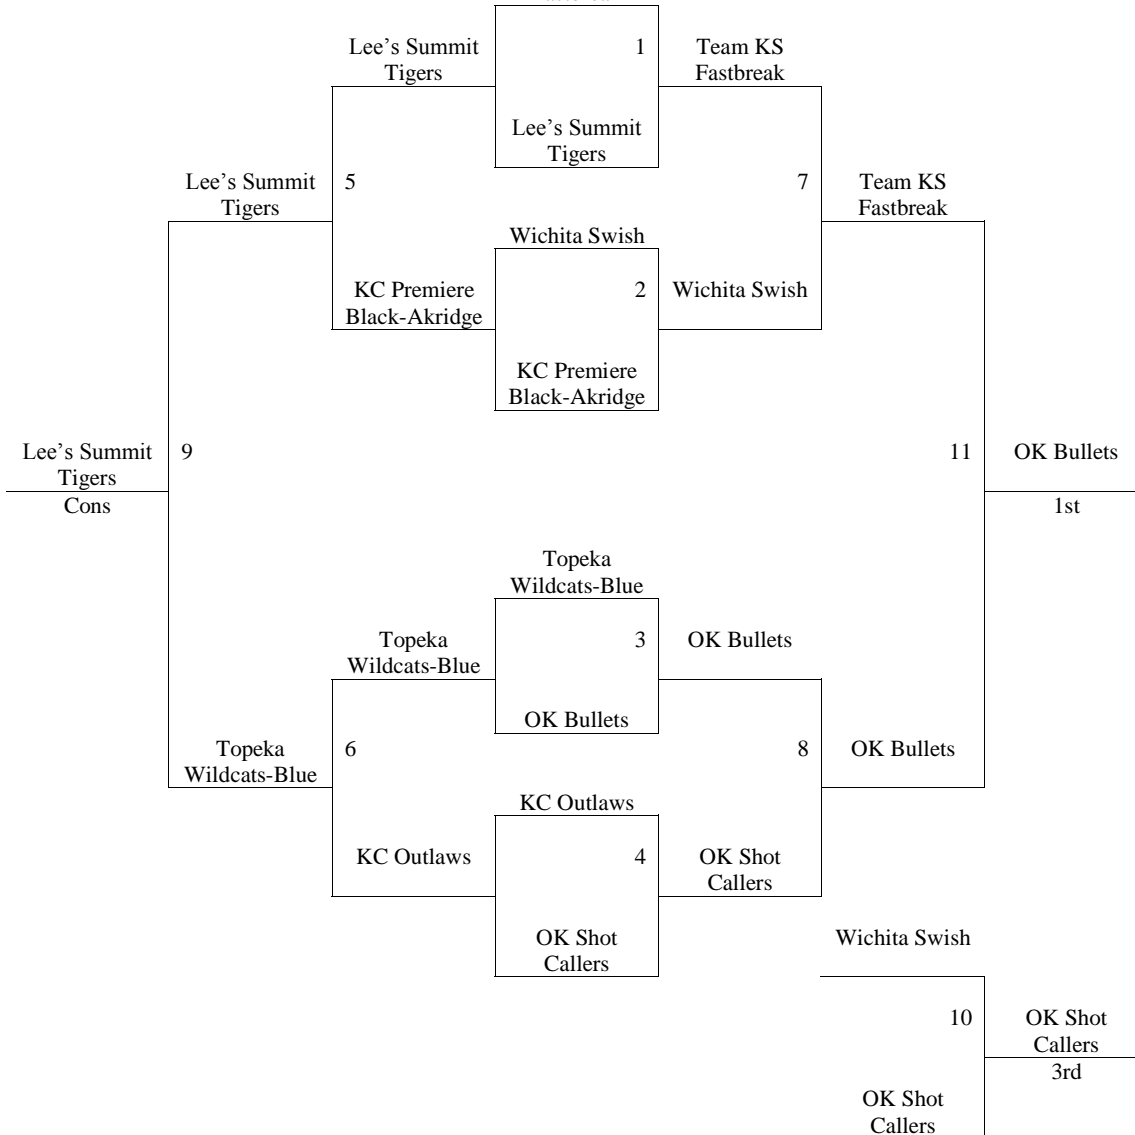

**2009 Summer Kickoff
June 12-14, 2009
9/10th Grade Boys**

**Bracket A
Team KS
Fastbreak**