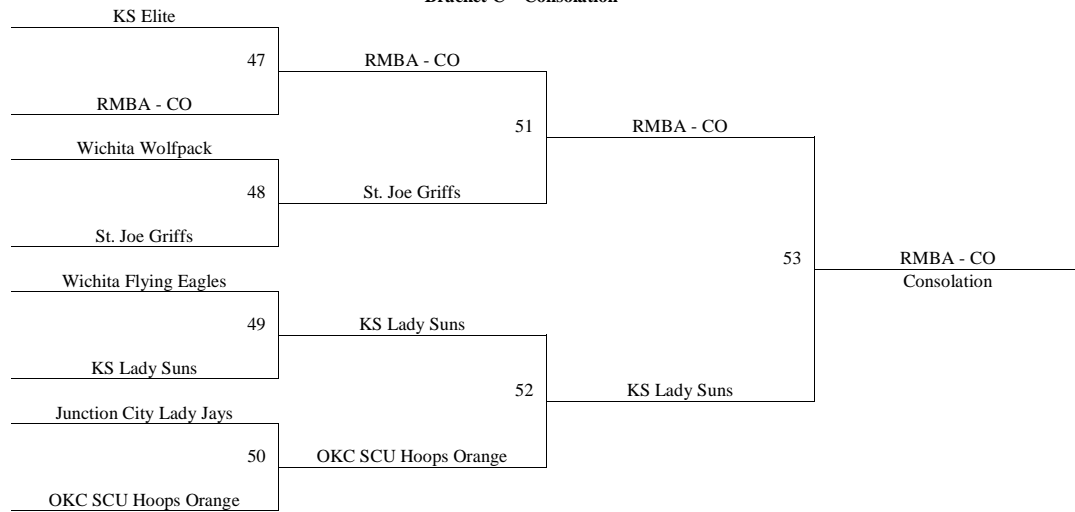

Bracket C – Consolation