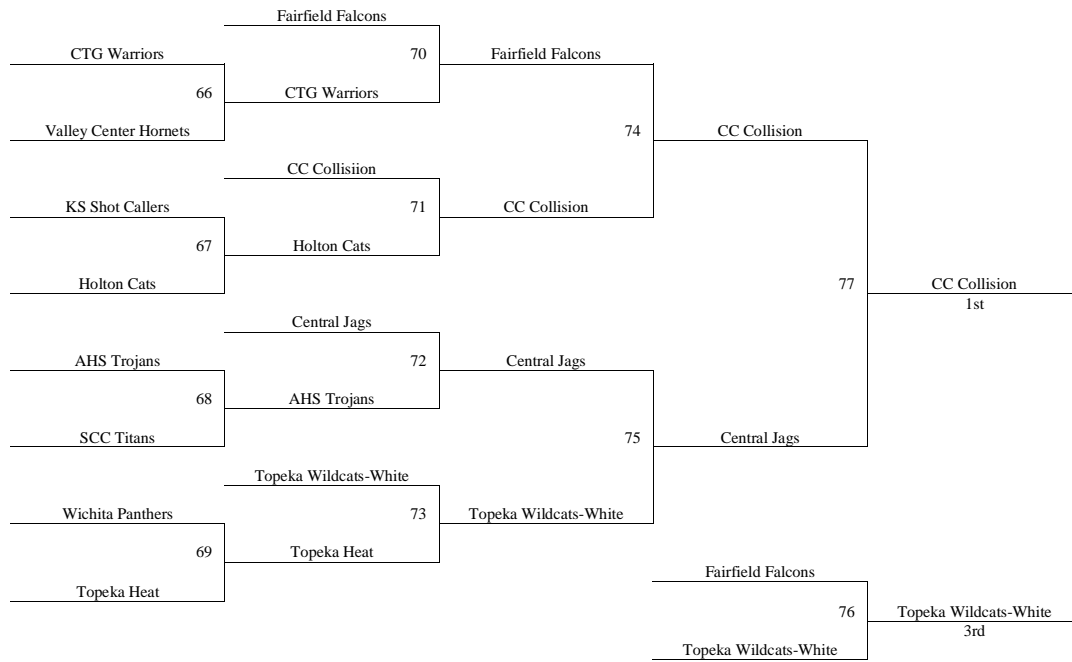

**2009 Summer Kickoff
June 12-14, 2009
9/10th Grade Boys
Bracket D**