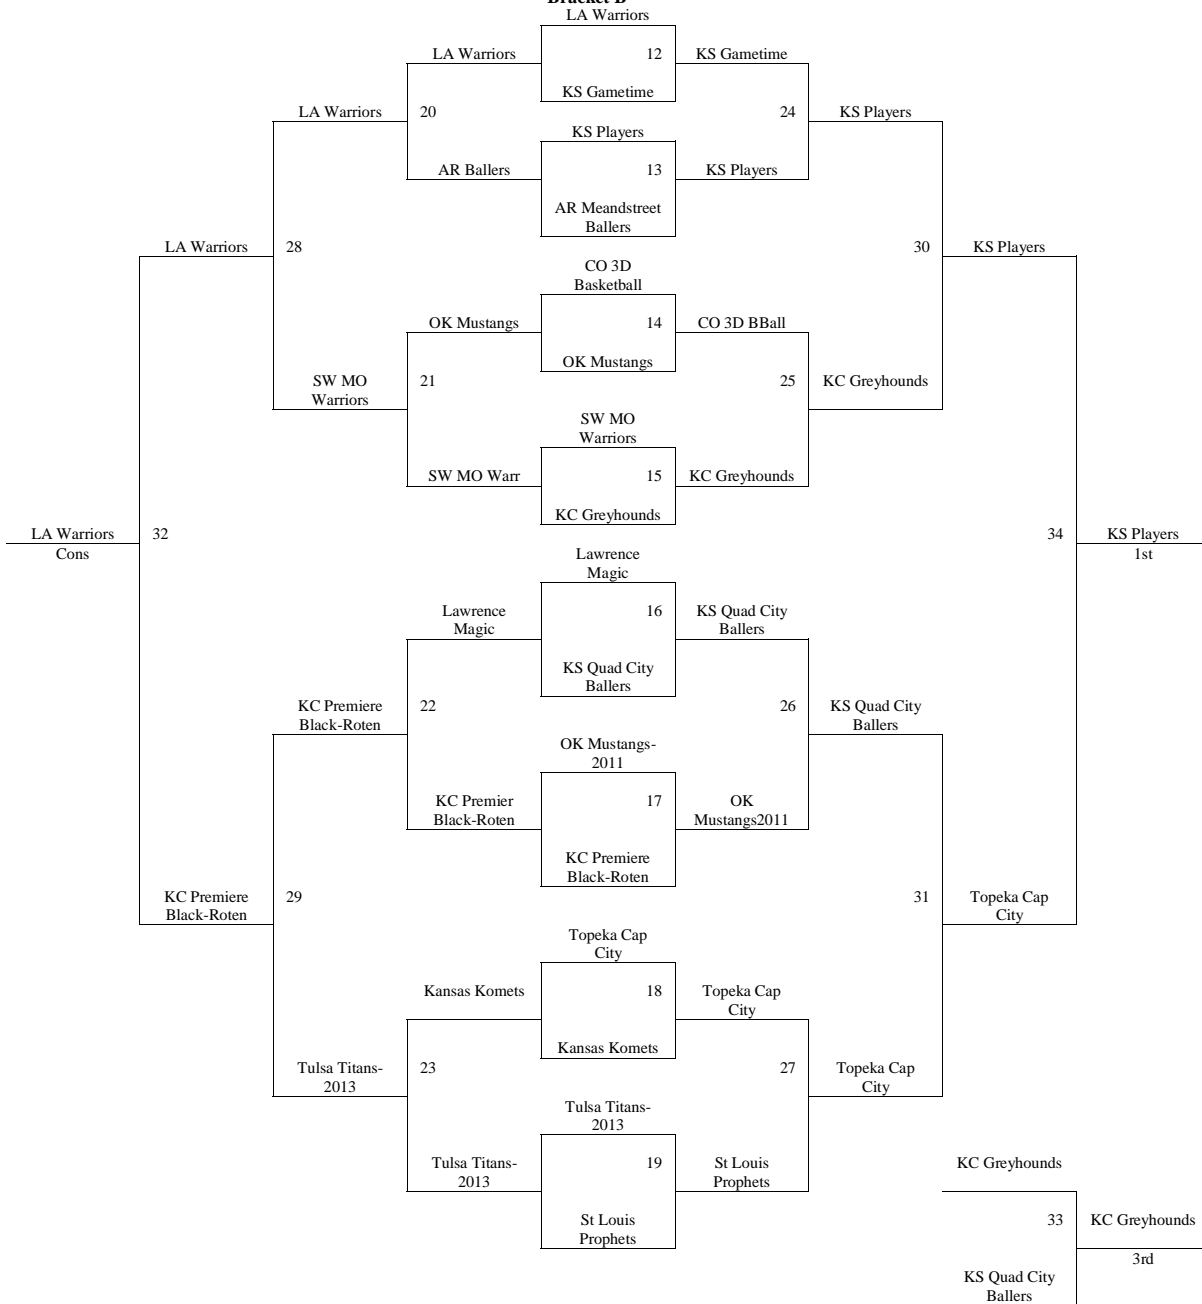

**2009 Summer Kickoff
June 12-14, 2009
9/10th Grade Boys
Bracket B**