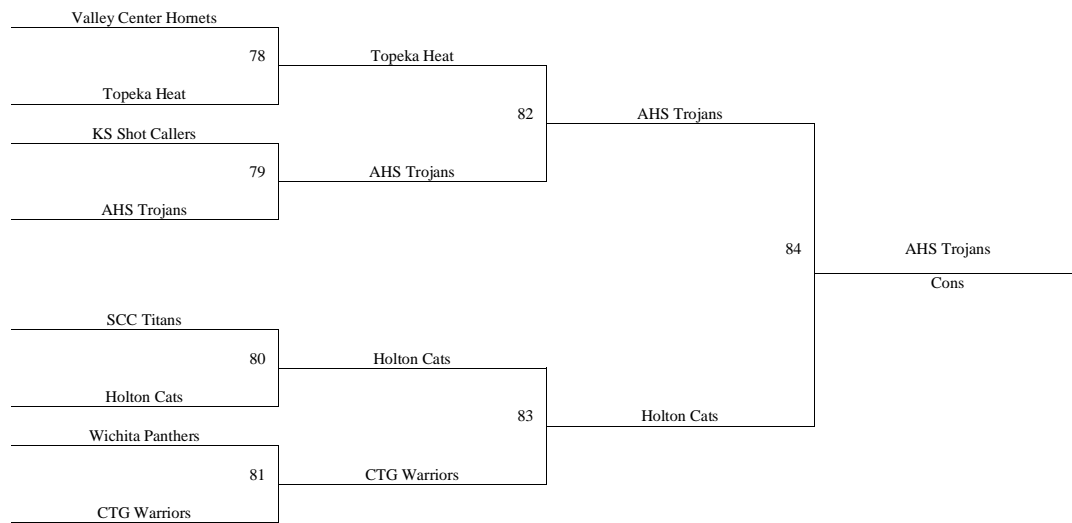

Bracket D – Consolation