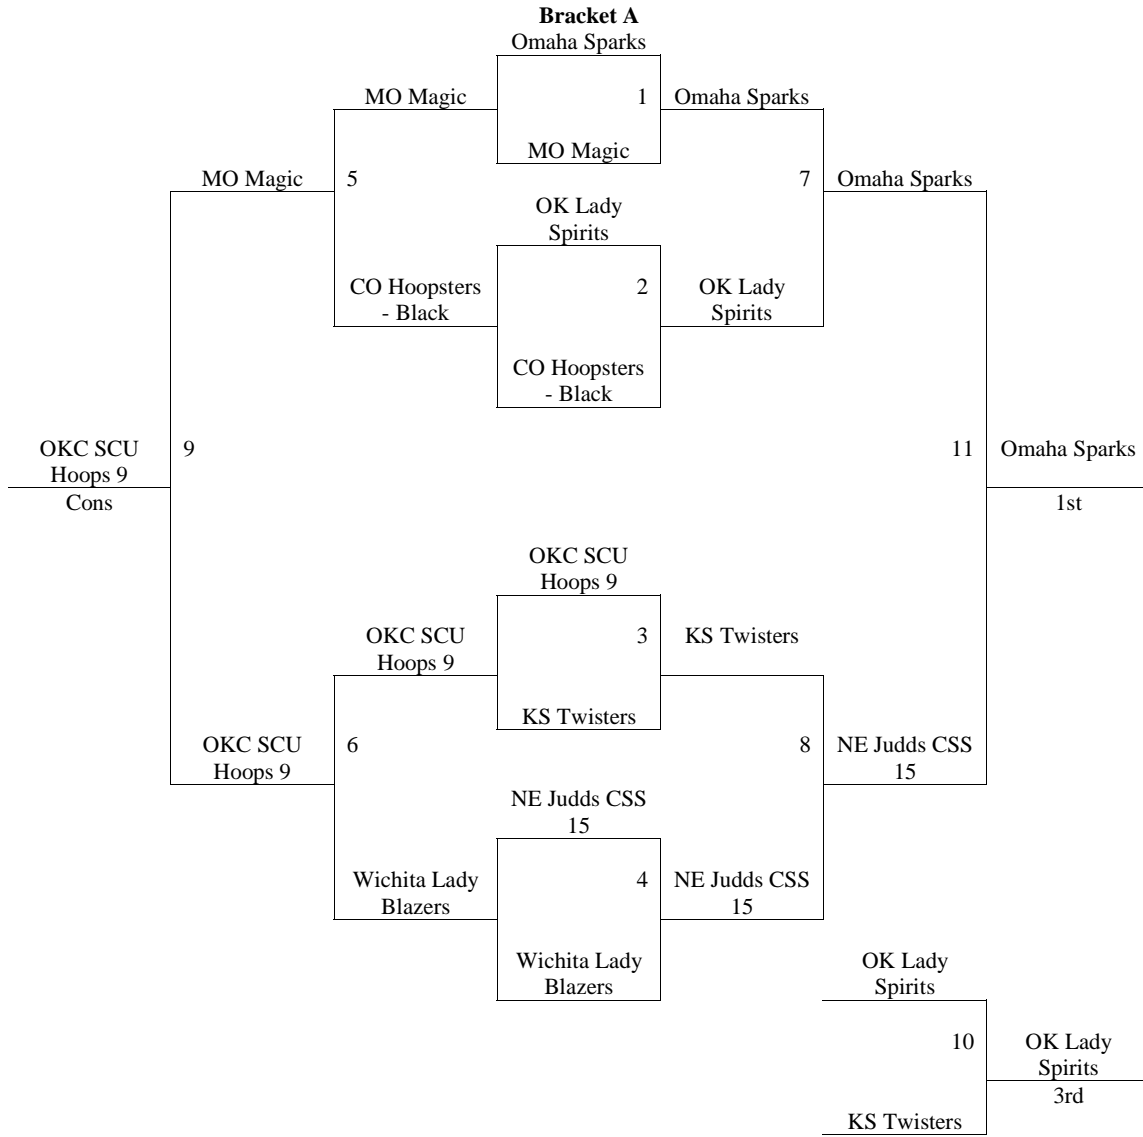

**2009 Summer Kickoff
June 12-14, 2009
9/10th Grade Girls**