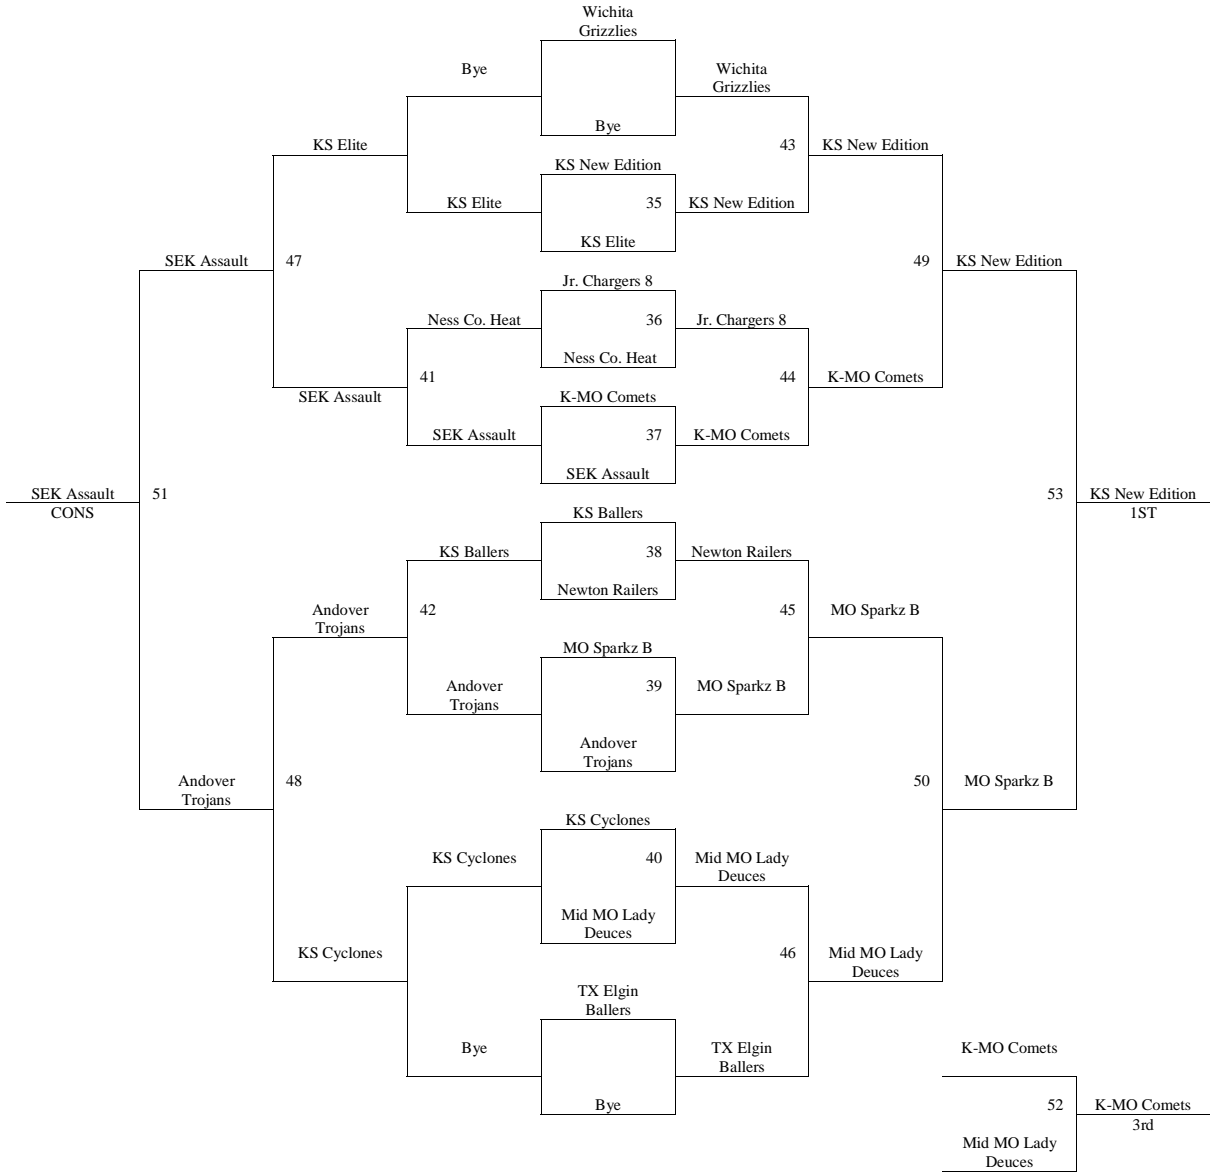

**2009 Summer Kickoff
June 12-14, 2009
8th Grade Girls
Bracket C**