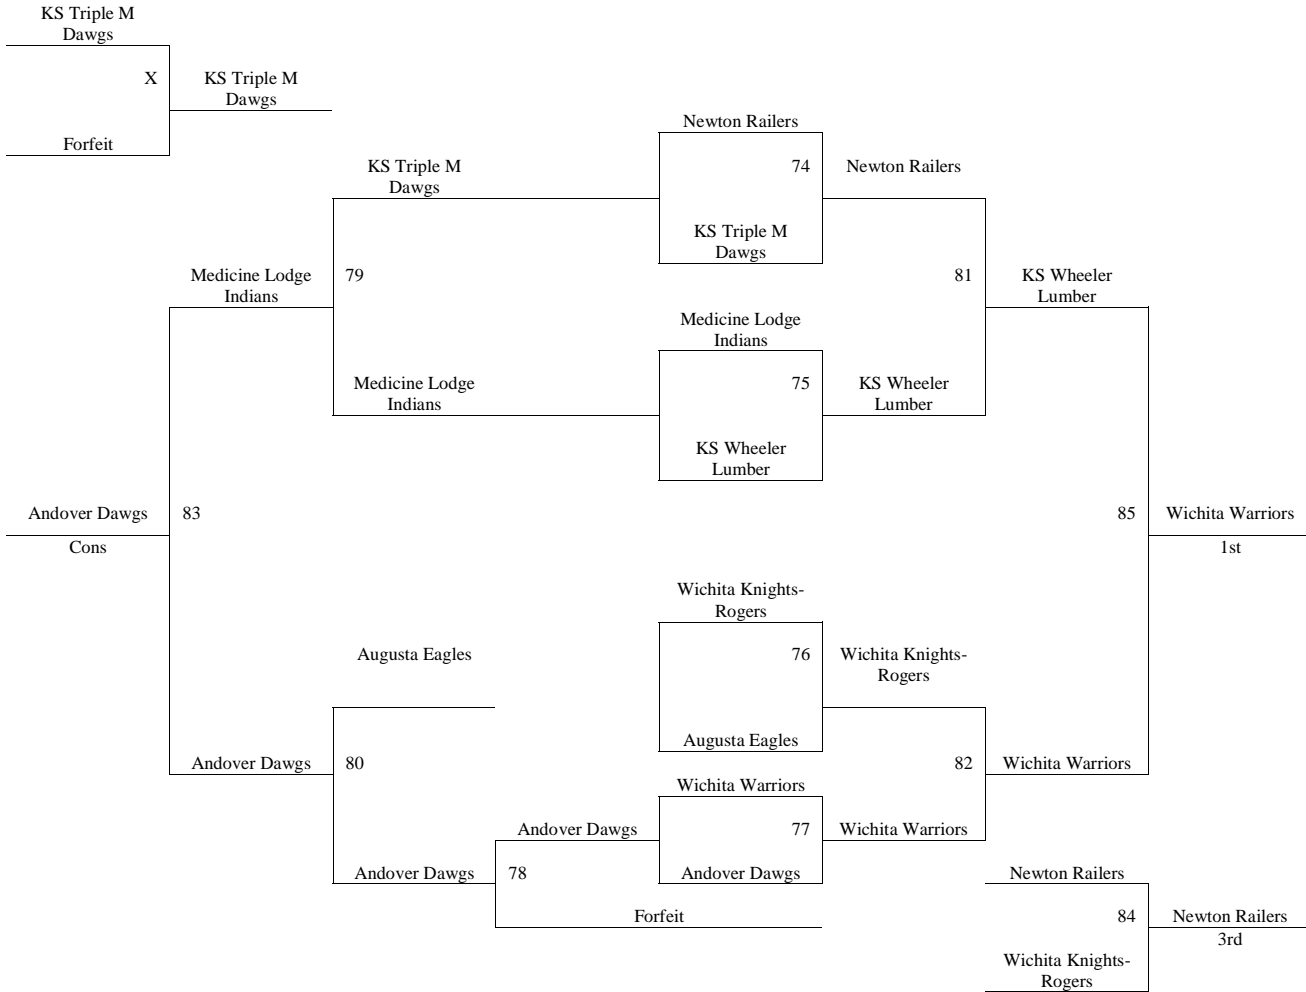

**2009 Summer Kickoff
June 12-14, 2009
8th Grade Boys
Bracket D**