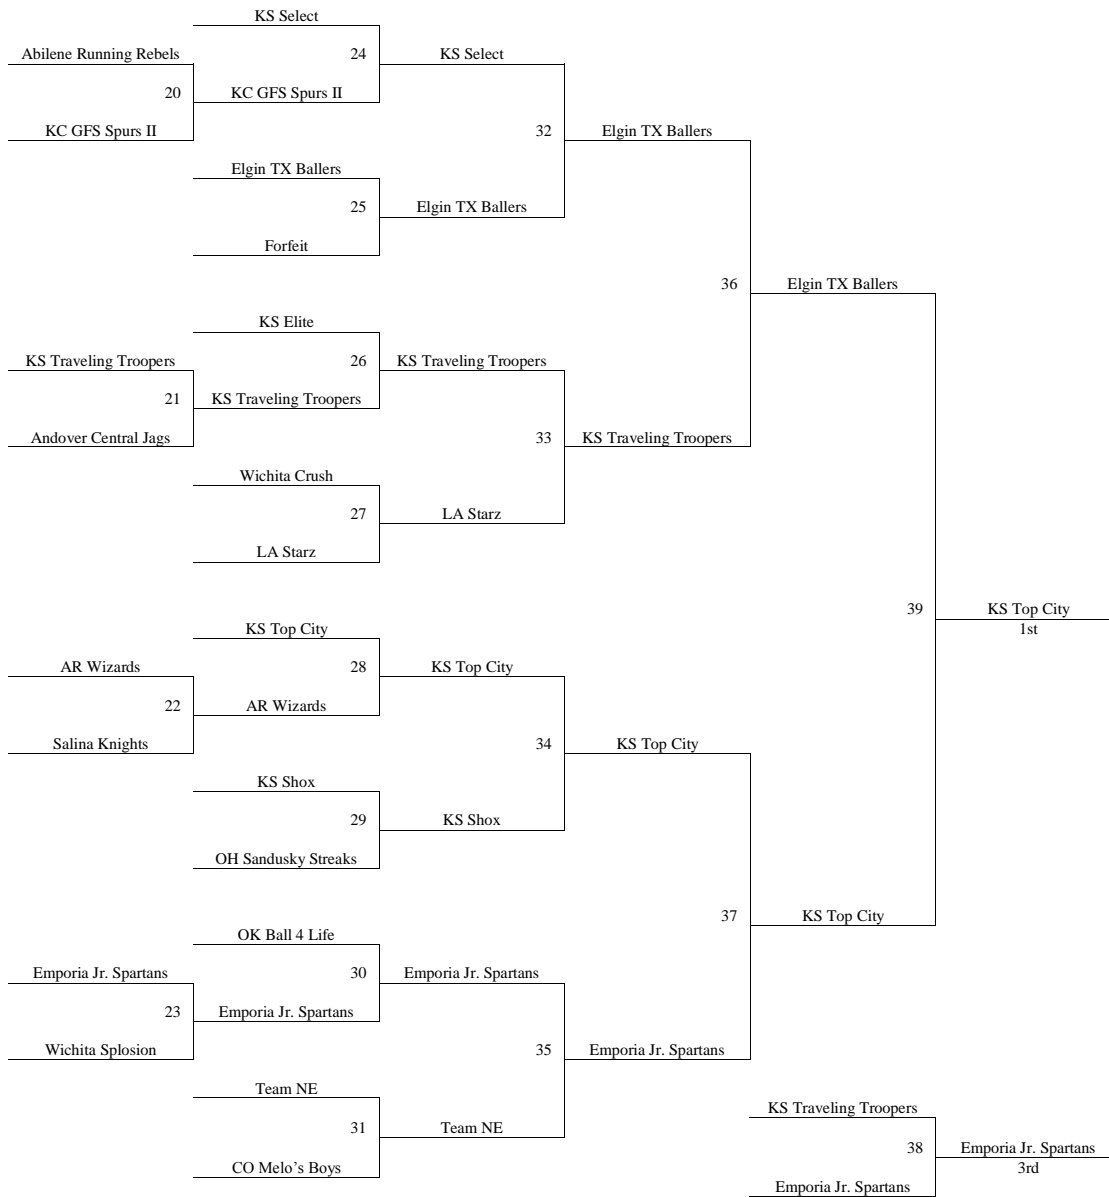

**2009 Summer Kickoff
June 12-14, 2009
8th Grade Boys
Bracket B**