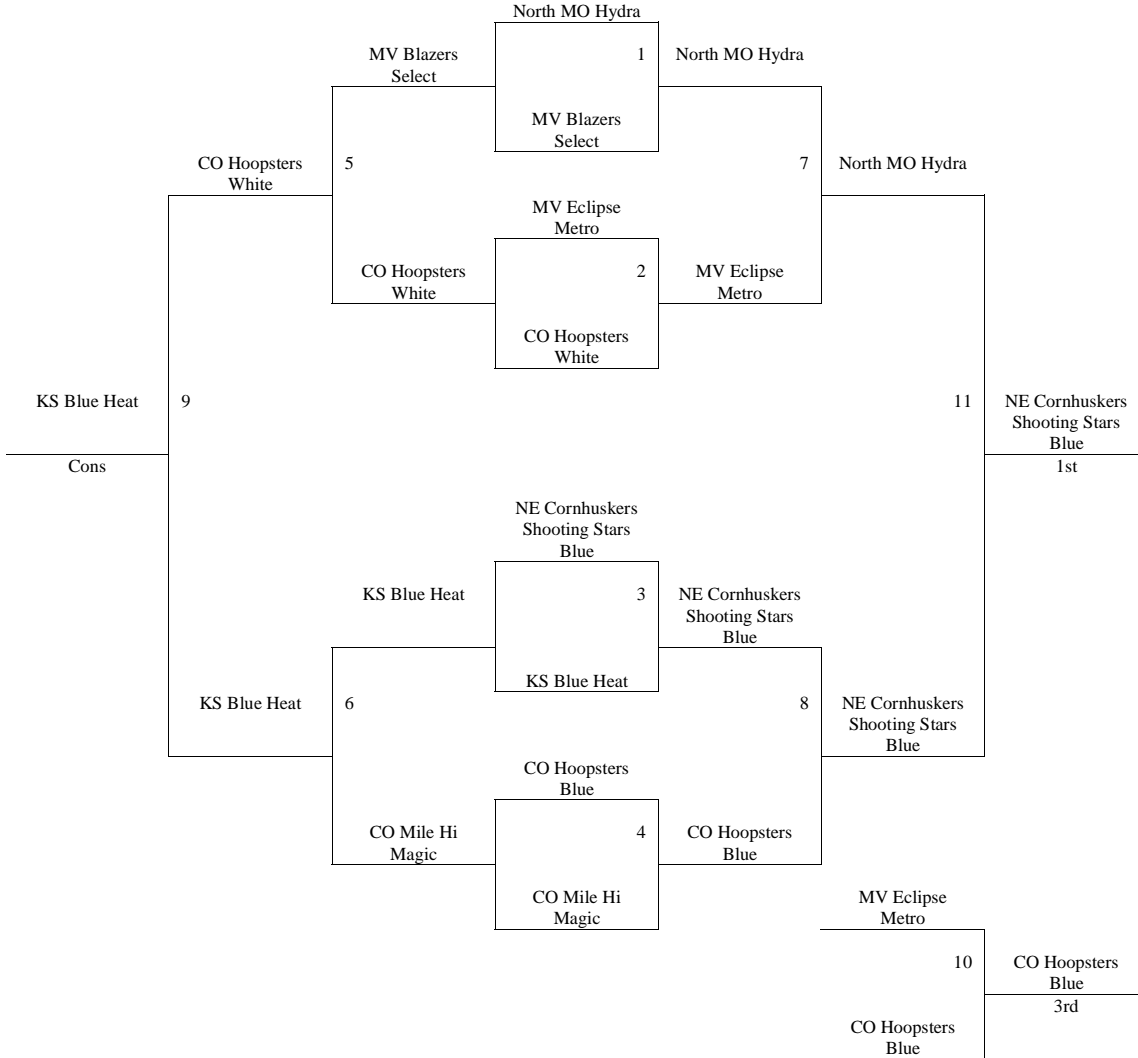

**2009 Summer Kickoff
June 12-14, 2009
8th Grade Girls**

Bracket A