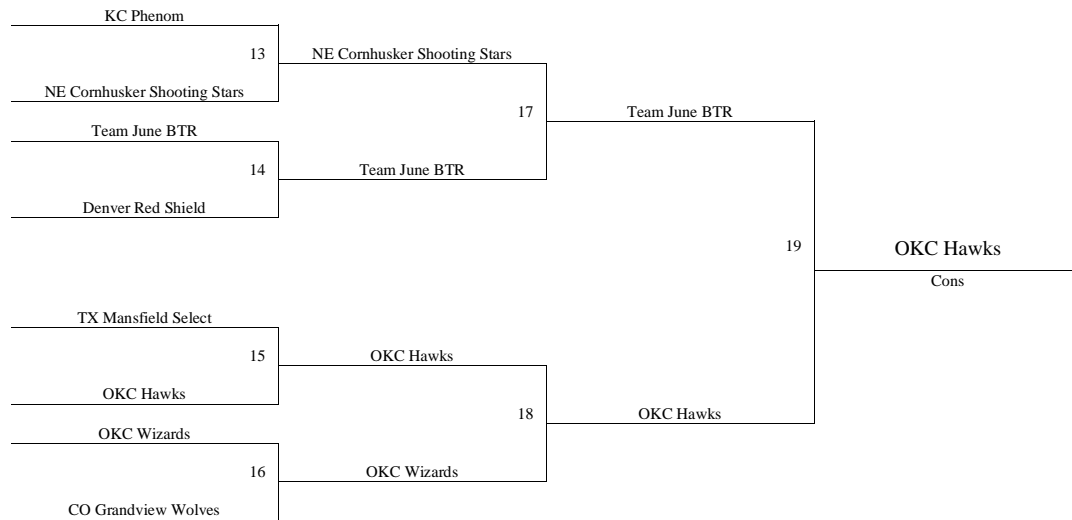

Bracket A – Consolation