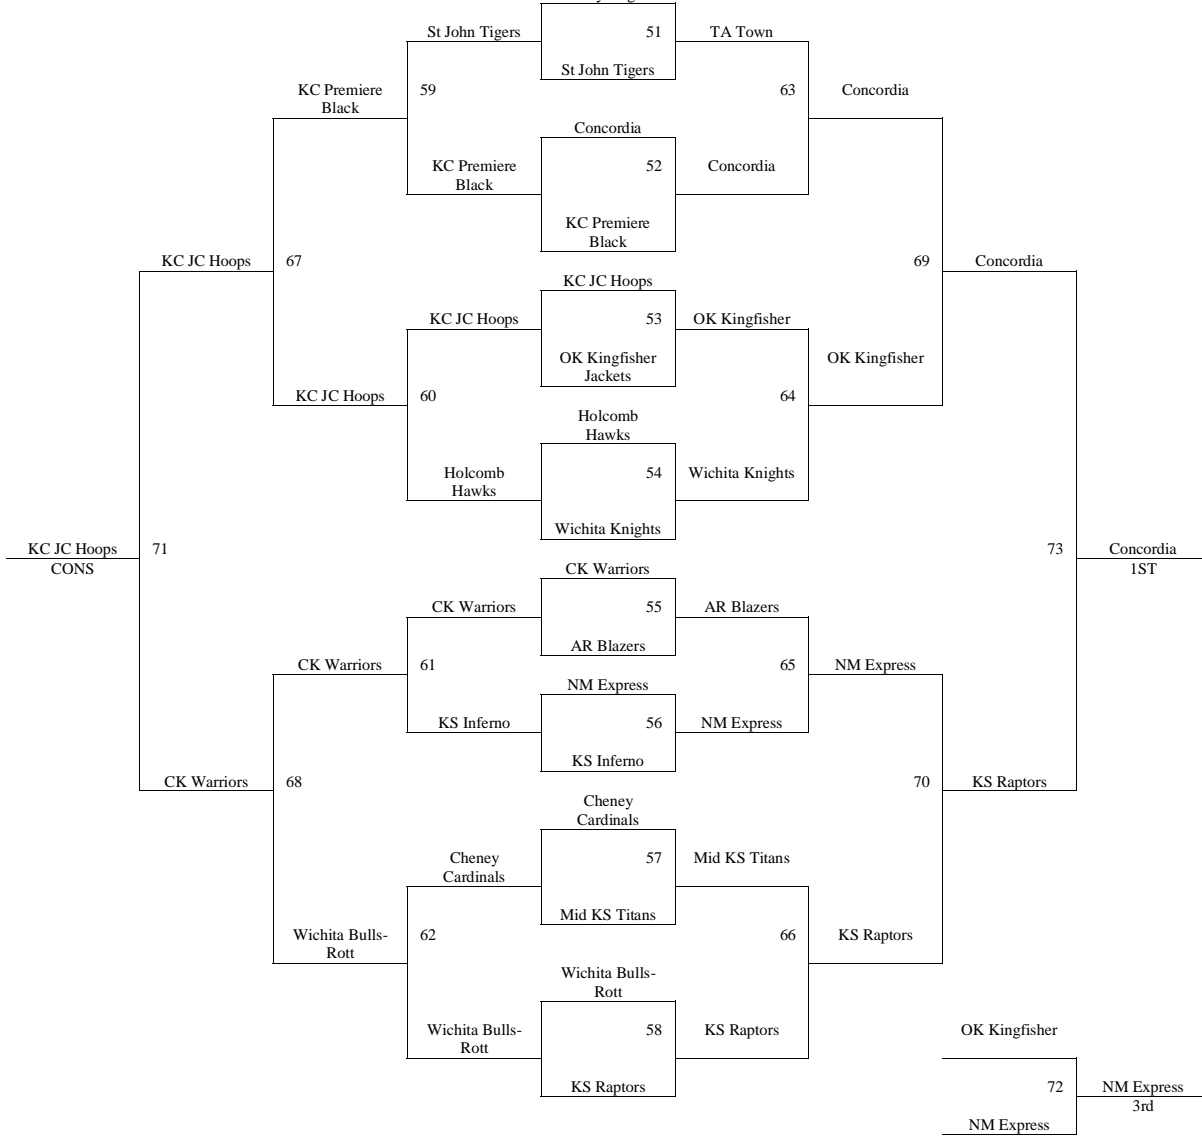

**2009 Summer Kickoff
June 12-14, 2009
8th Grade Boys**

Bracket C

TA Town
Heavyweights