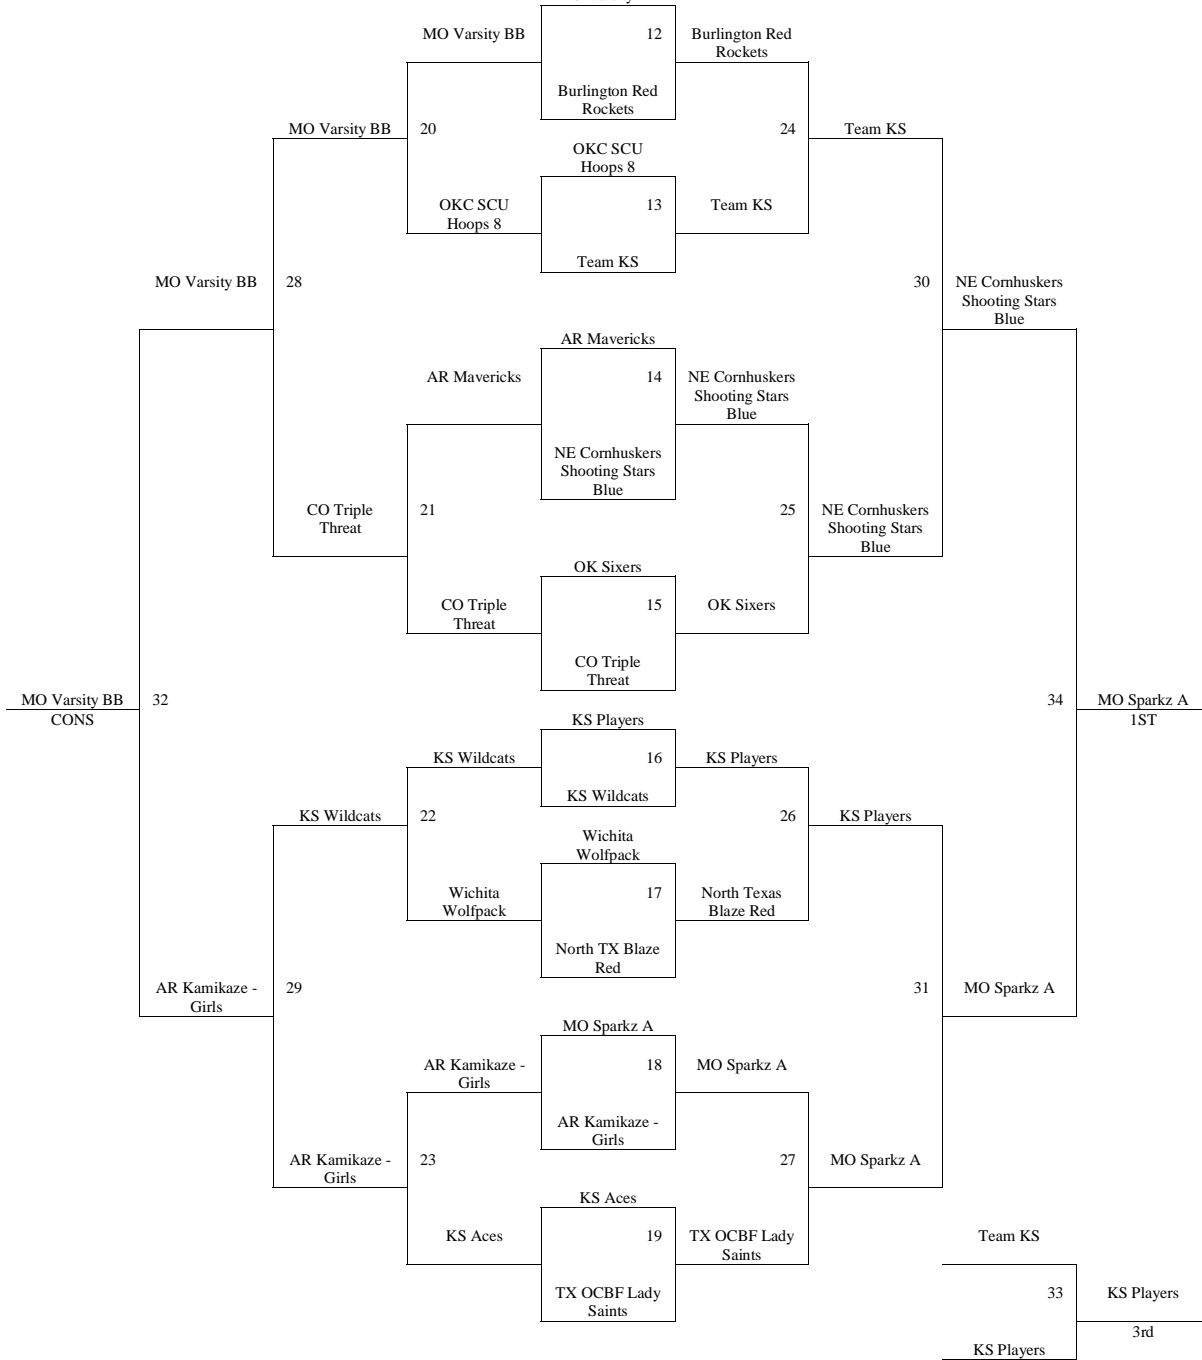

**2009 Summer Kickoff
June 12-14, 2009
8th Grade Girls**

Bracket B

MO Varsity BB