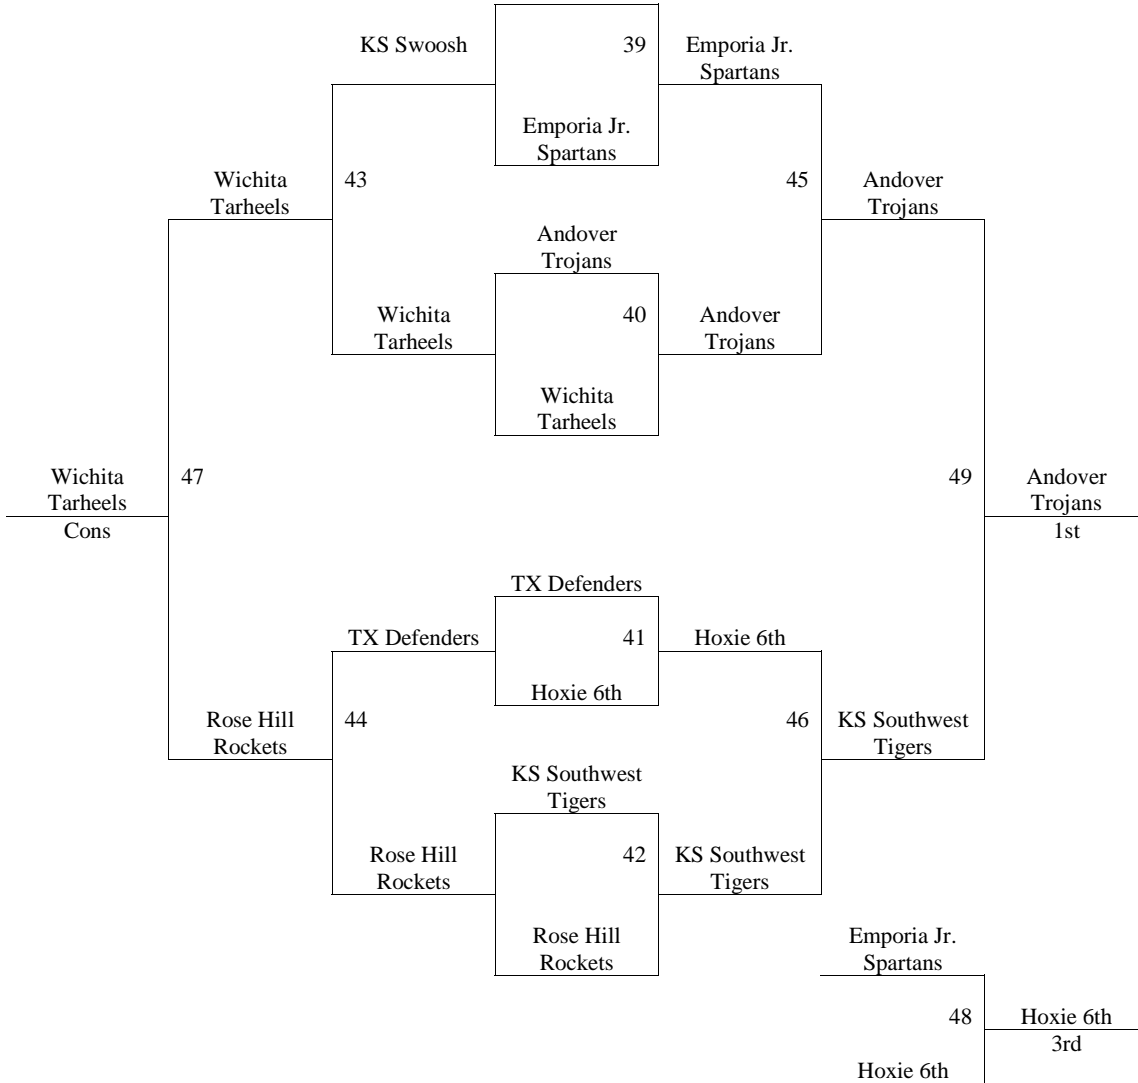

**2009 Summer Kickoff
June 12-14, 2009
6th Grade Boys**

**Bracket C
KS Swoosh**