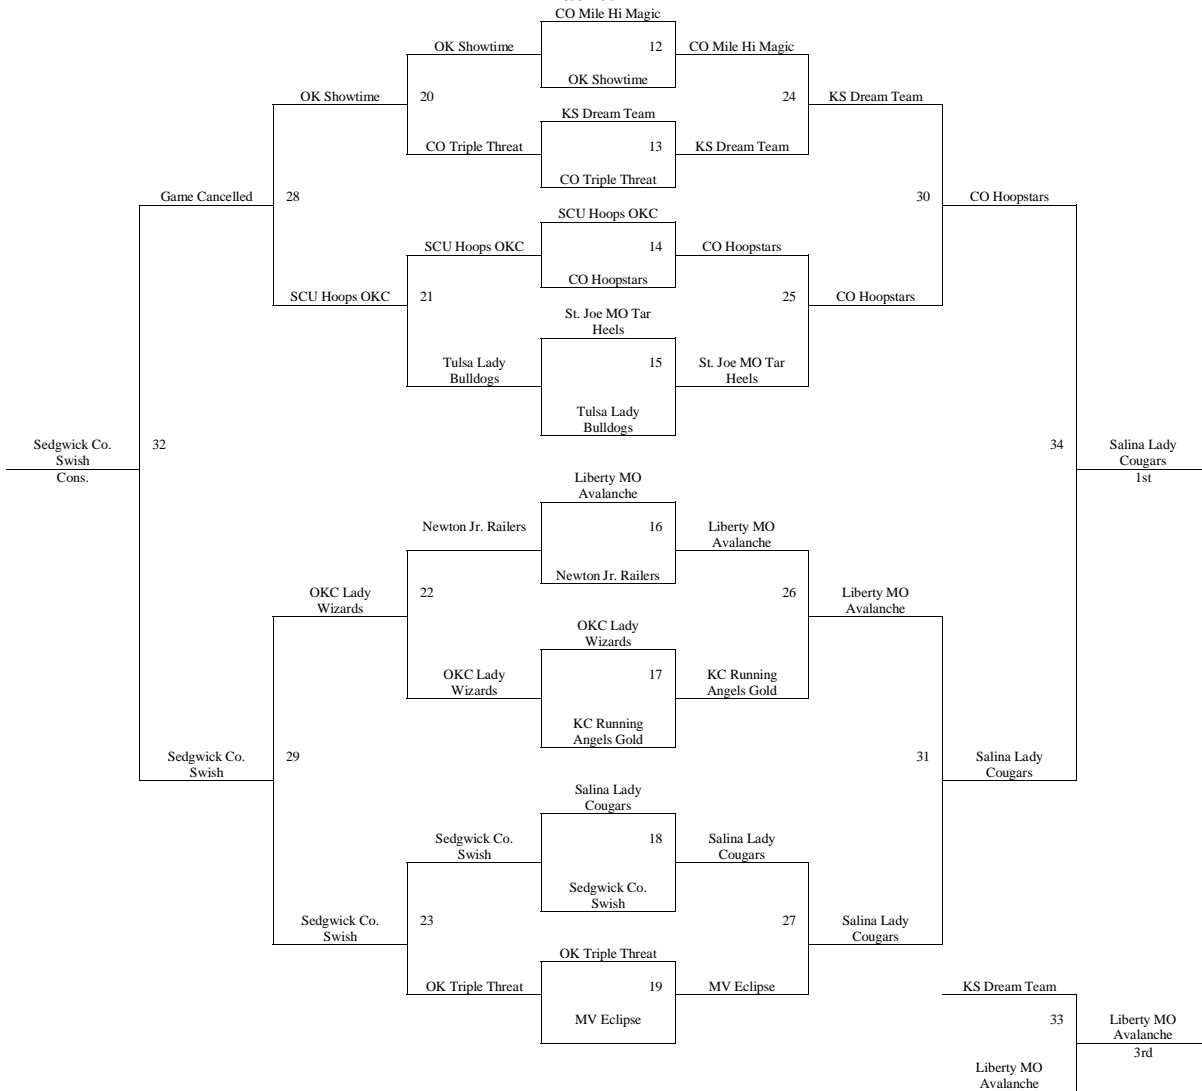

**2009 Summer Kickoff
June 12-14, 2009
6th Grade Girls
Bracket B**