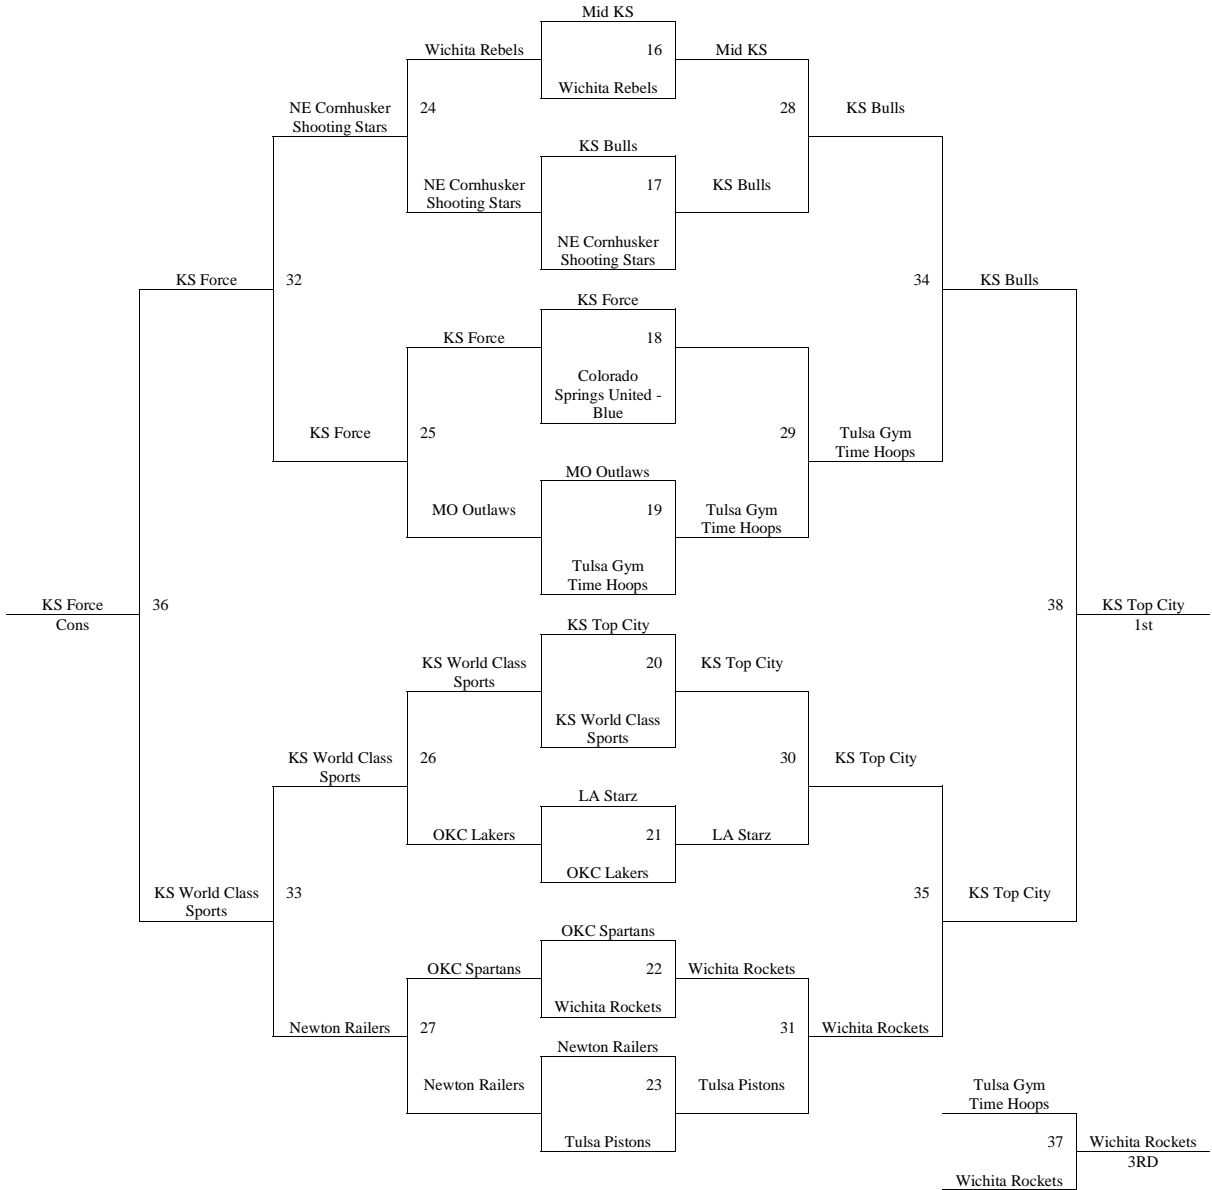

**2009 Summer Kickoff
June 12-14, 2009
6th Grade Boys
Bracket B**