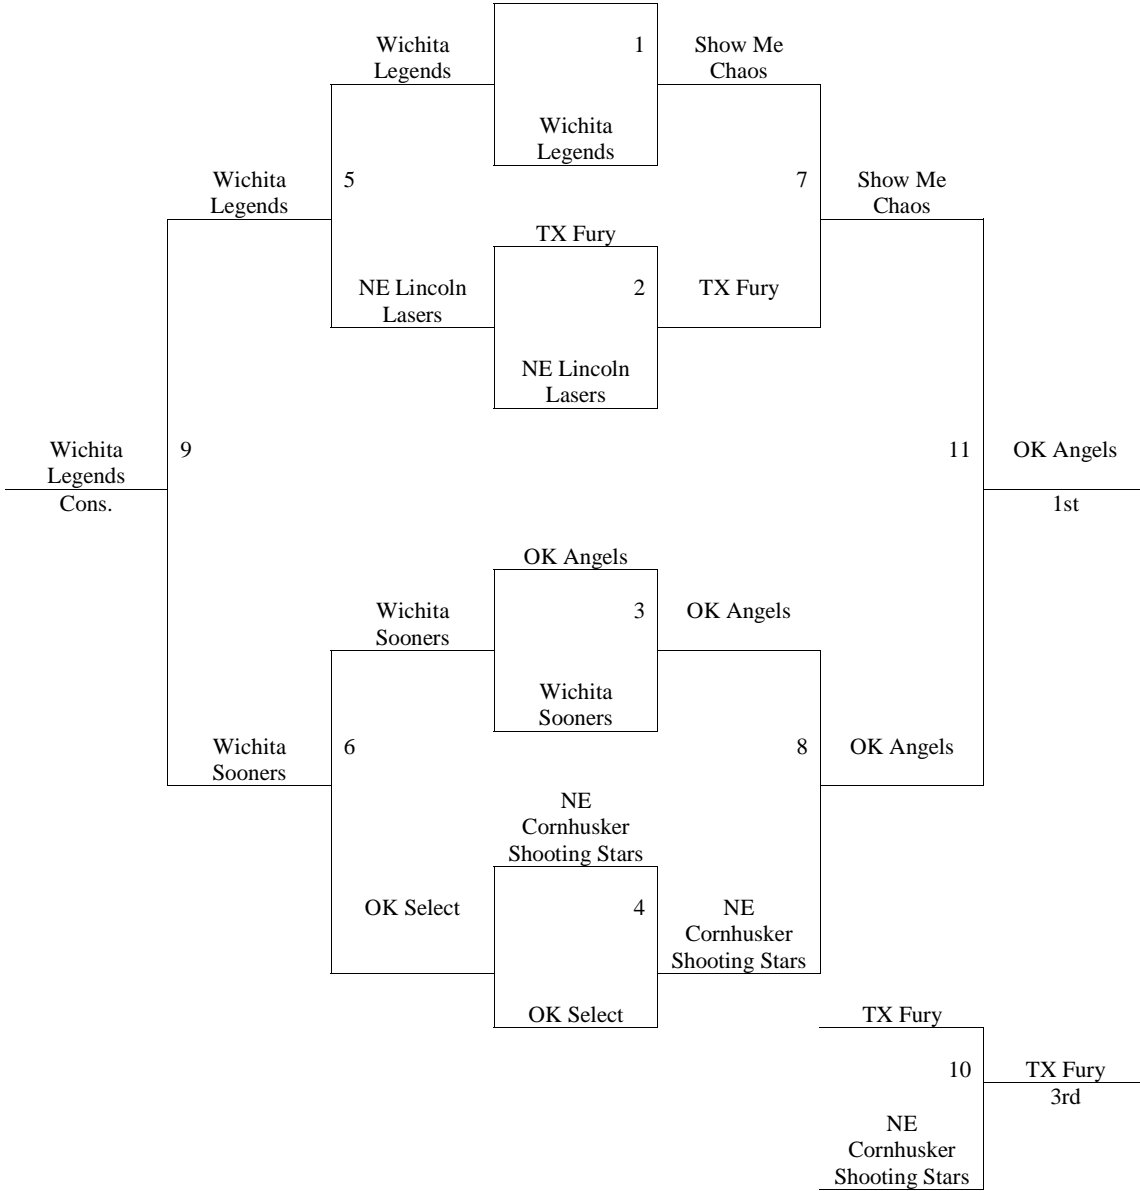

**2009 Summer Kickoff
June 12-14, 2009
6th Grade Girls**

Bracket A

Show Me
Chaos