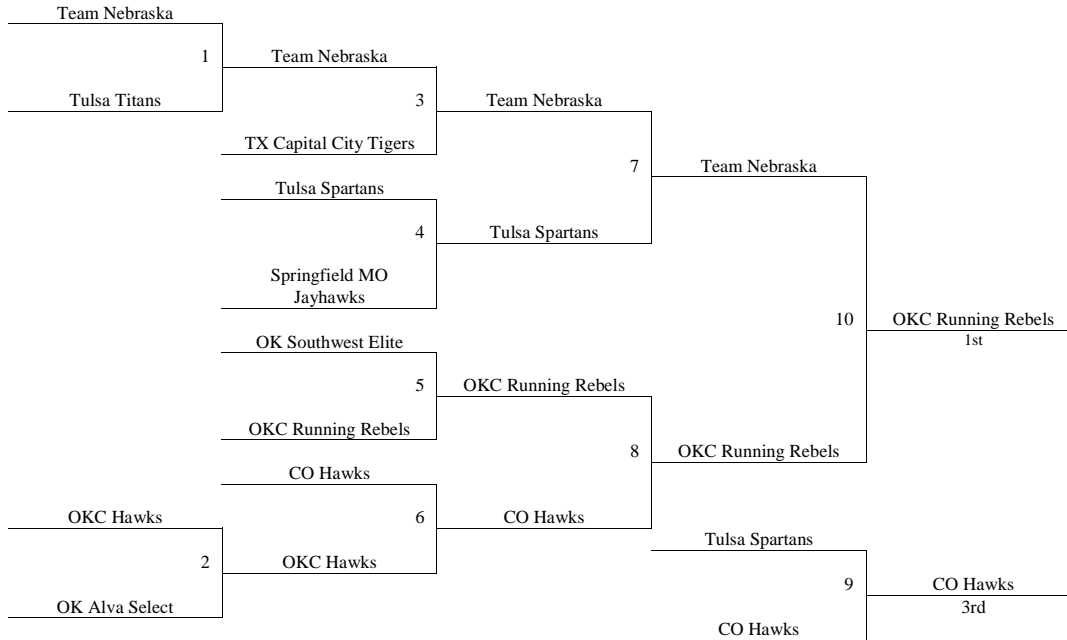

**2009 Summer Kickoff
June 12-14, 2009
6th Grade Boys**

Bracket A