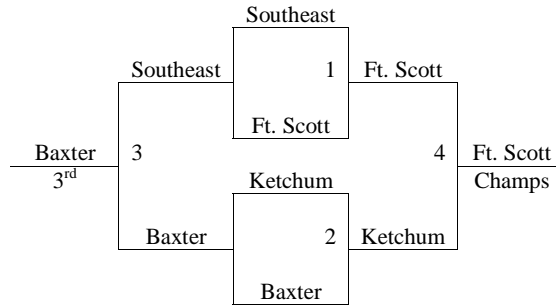

Cherokee/Pittsburg MAYB Tournament  
June 5-7, 2009

**\*\*\*RESULTS are below\*\*\***

Welcome to the 2009 Cherokee/Pittsburg Mid America Youth Basketball Tournament. This is our first time to host a Summer MAYB Tournament and our staff is hoping it will be a great experience for all of our teams, coaches, fans and families. All games will be played at the primary gymnasium at Southeast High School. We are pleased to say that the gym is air-conditioned and should provide a great atmosphere for the weekend.

In Basketball,

Ben Proctor  
Tournament Director  
[bproctor@usd247.com](mailto:bproctor@usd247.com)  
620-404-8141

Cherokee/Pittsburg MAYB Tournament  
June 5-7, 2009

**High School Boys**

<b>Pool</b>	<b>W</b>	<b>L</b>
1. Southeast Lancers		III
2. Baxter Springs	II	I
3. Ketchum OK Warriors	I	II
4. Fort Scott Tigers	III	

All Games Played At Southeast High School

<b>Friday</b>	<b>SEHS</b>
4:00	
5:00	
6:00	1-2
7:00	3-4
8:00	
9:00	
10:00	
<b>Saturday</b>	
8:00	1-3
9:00	2-4
10:00	
11:00	
12:00	
1:00	1-4
2:00	2-3
3:00	
4:00	
5:00	G1
6:00	G2
7:00	
8:00	
9:00	
10:00	
<b>Sunday</b>	
8:00	
9:00	
10:00	
11:00	
12:00	
1:00	
2:00	G3
3:00	G4
4:00	
5:00	
6:00	