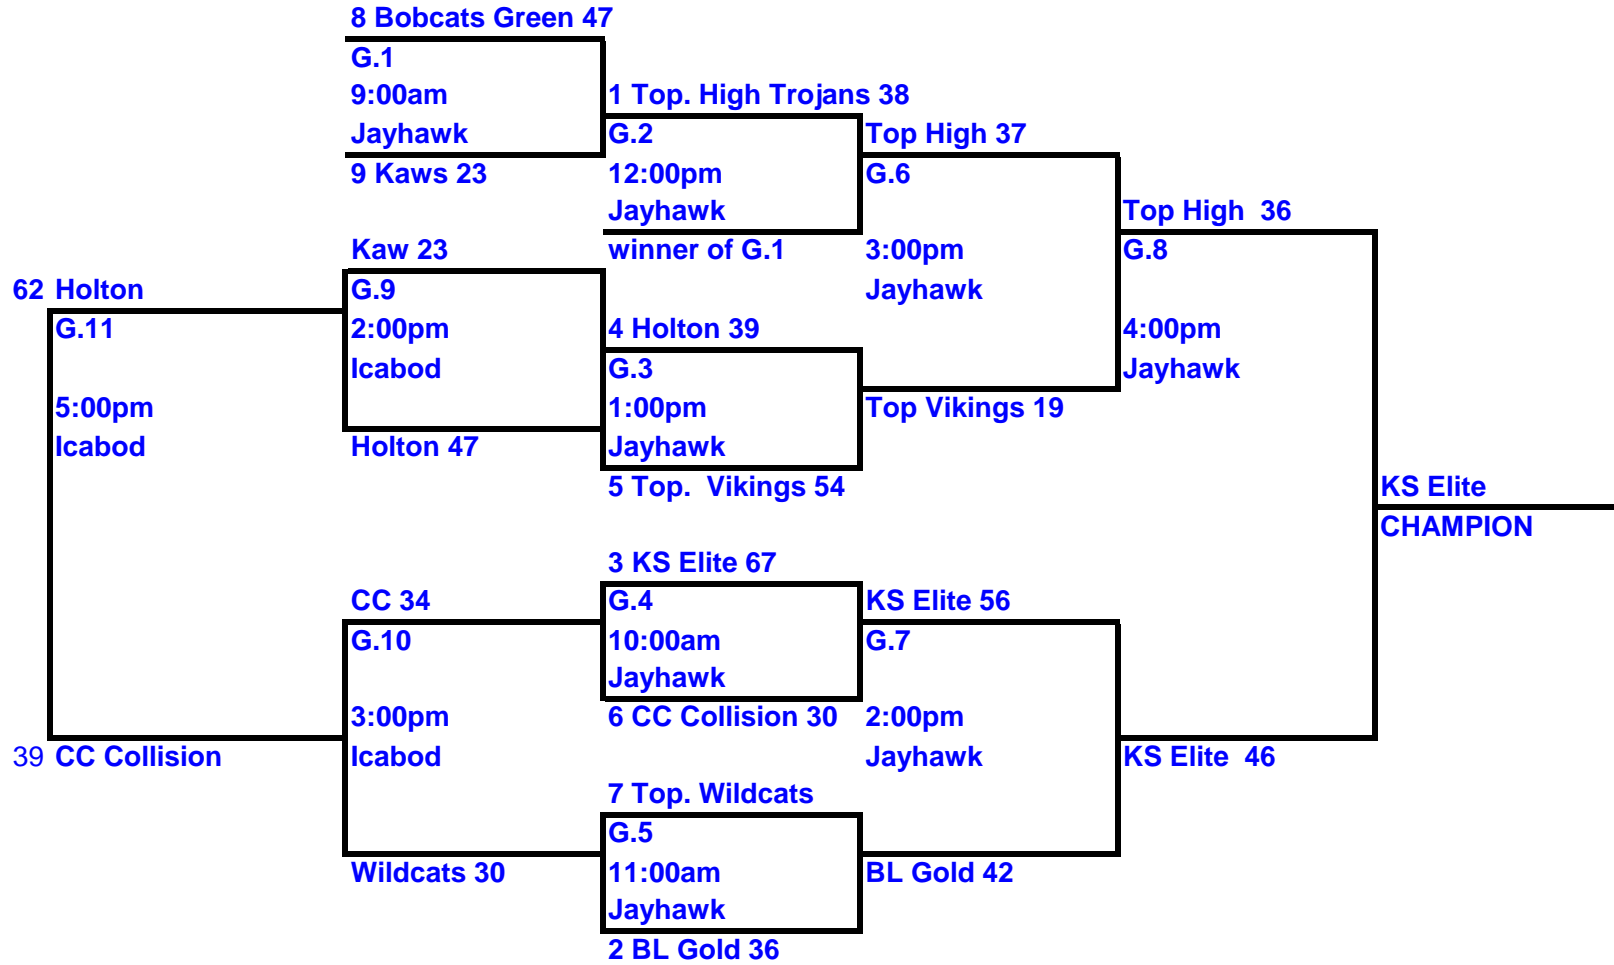

Sunday
9-10 Boys

**2009 SPORTZONE MAYB TOURNAMENT
3909 SW BURLINGAME RD. TOPEKA,KS.66609**

11/12 GIRLS

REVISED 5/27/09

POOL 1

- 1 Miss. Valley Eclipse Red 16U
- 2 Miss. Valley Eclipse White 16
- 3 Top Wildcats
- 4 The Press

WINS	LOSS	POINT DIF
11		
11		
	111	
1	1	

POOL 2

- 1 Trojans
- 2 Miss. Valley Eclipse Red 15U
- 3 BL Ladycats HS
- 4 Elite Ks

WINS	LOSS	POINT
	11	
111		
11	1	
	11	

SATURDAY

SAT	TEAMS	COURT	Scores	
8:00am	3 vs 2	Wildcat	25	47
9:00am	3 vs 1	Wildcat	14	65
10:00am	2 vs 4	Wildcat	61	50
1:00pm	3 vs 4	Wildcat	36	49
1:00pm	1 vs 2	Jayhawk	54	22
2:00pm	1 vs 4	Icabod	94	37