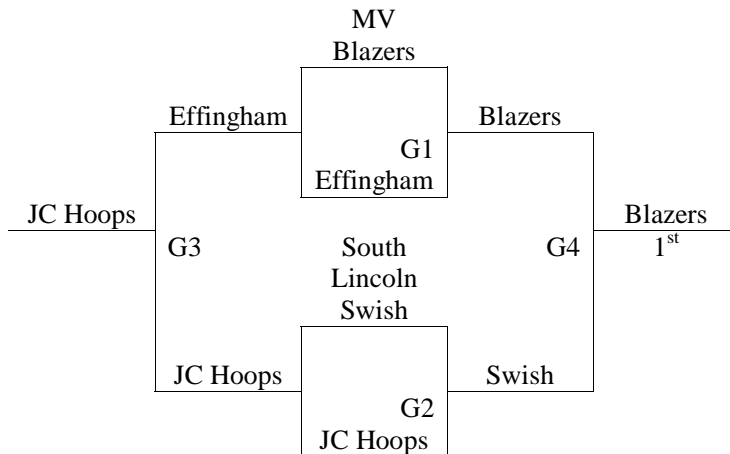

8th Grade Girls

3 games round robin then one bracket.
Awards given for 1st and 2nd in bracket.

Team	Wins	Losses	Seed
1. MV Blazers Select	3	0	1
2. South Lincoln Swish - NE	2	1	2
3. JC Hoops – KC	1	2	3
4. Effingham Tigers	0	3	4

Saturday	District PE Court 1	District PE Court 2
8:00	-	-
9:00	<u>3</u>-4	-
10:00	-	-
11:00	<u>1</u>-3	-
12:00	-	-
1:00	<u>2</u>-4	-
2:00	-	-
3:00	-	-
4:00	<u>2</u>-3	-
5:00	-	-
6:00	<u>1</u>-4	-
7:00	-	-
8:00	<u>1</u>-2	-
Sunday	District PE Court 1	District PE Court 2
9:00	-	G1
10:00	-	-
11:00	-	-
12:00	-	G2
1:00	-	-
2:00	-	G4 – Championship
3:00	G3	-

Results