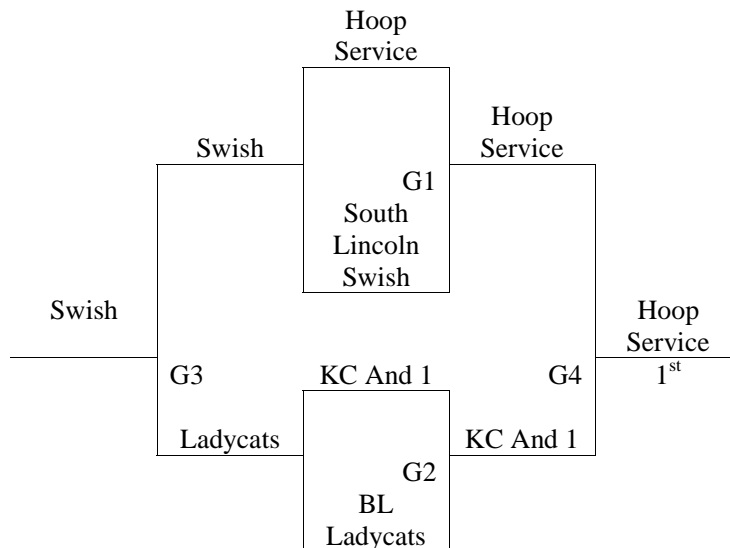

7th Grade Girls

3 games round robin then one bracket.
Awards given for 1st and 2nd in bracket.

Team	Wins	Losses	Seed
1. KC And 1	2	1	2
2. BL Ladycats	1	2	3
3. South Lincoln Swish	0	3	4
4. Hoop Service – Red	3	1	1

Friday	District PE Court 1	CMS
7:00	2-4	-
Saturday	District PE Court 1	CMS
10:00	1-2	-
11:00	-	-
12:00	-	1-3
1:00	-	-
2:00	-	-
3:00	-	2-3
4:00	-	-
5:00	-	-
6:00	-	3-4
7:00	-	-
8:00	-	-
9:00	1-4	-
Sunday	District PE Court 1	CMS
1:00	G1	-
2:00	G2	-
3:00	-	-
4:00	G4 - Championship	-
5:00	G3	-

Results