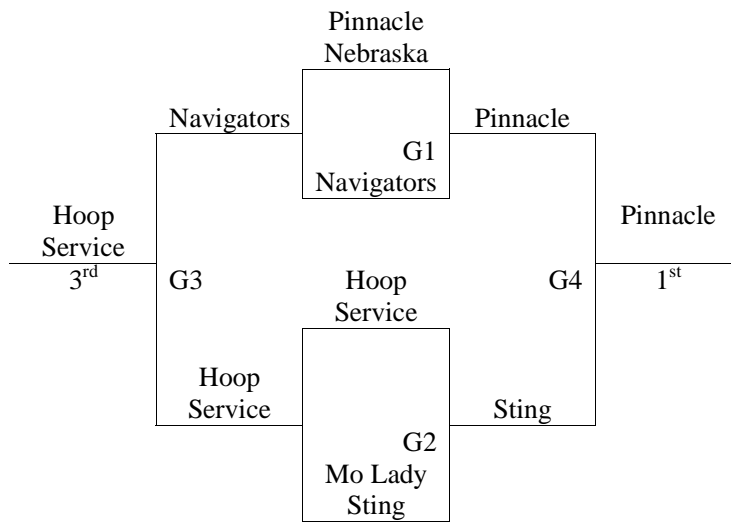

11th – 12th Grade Girls

Bracket A