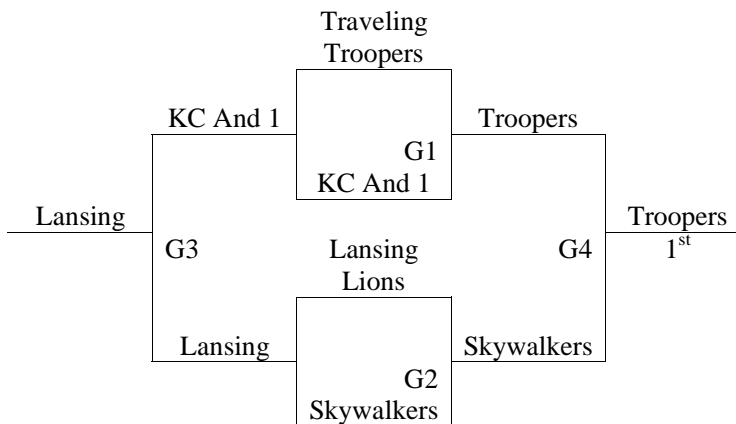

7th – 8th Grade Boys

3 games round robin then one bracket.
Awards given for 1st and 2nd in bracket.

Team	Wins	Losses	Seed
1. Lansing Lions	2	1	2
2. Skywalkers	1	2	3
3. Traveling Troopers – KS	3	0	1
4. KC And 1	0	3	4

Saturday	CMS
8:00	1-~~3~~
9:00	~~2~~-4
10:00	-
11:00	2-~~3~~
12:00	-
1:00	~~1~~-4
2:00	-
3:00	-
4:00	~~1~~-2
5:00	~~3~~-4
6:00	-
Sunday	CMS
8:00	G1
9:00	G2
10:00	-
11:00	-
12:00	G4 - Championship
1:00	-
2:00	G3

7th – 8th Grade Boys

Results