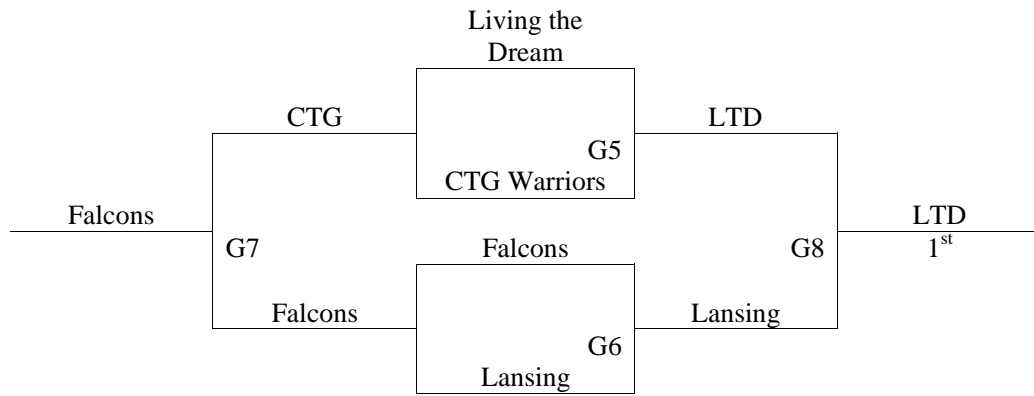

9th – 10th Grade Boys

Bracket A

Bracket B

Results