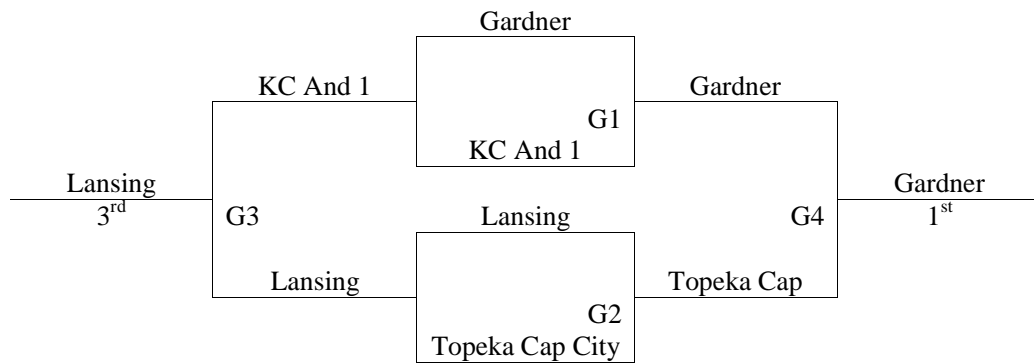

9th – 10th Grade Boys

Bracket A