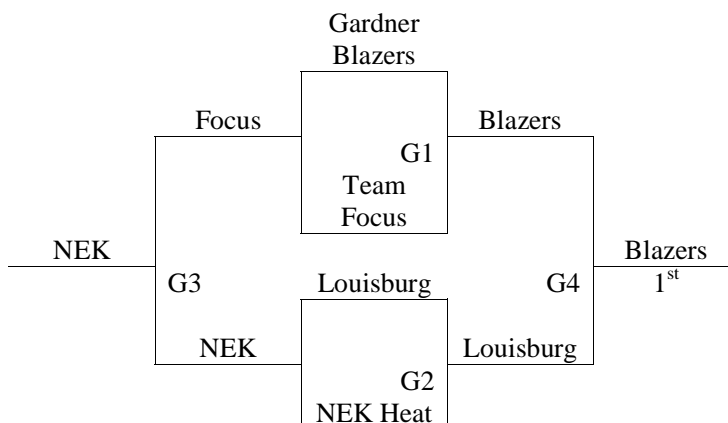

3rd – 4th Grade Girls

3 games round robin then one bracket.
Awards given for 1st and 2nd in bracket.

Team	Wins	Losses	Seed
1. Team Focus – White	0	3	4
2. Gardner Blazers	3	0	1
3. NEK Heat Wave	1	2	3
4. Louisburg Wildcats	2	1	2

Saturday	BSE
9:00	3-<u>4</u>
10:00	-
11:00	1-<u>2</u>
12:00	-
1:00	1-<u>3</u>
2:00	-
3:00	<u>2</u>-4
4:00	-
5:00	<u>2</u>-3
6:00	-
7:00	1-<u>4</u>
8:00	-
Sunday	BSE
8:00	G1
9:00	-
10:00	G2
11:00	-
12:00	G4 – Championship
1:00	-
2:00	G3

3rd – 4th Grade Girls

Results