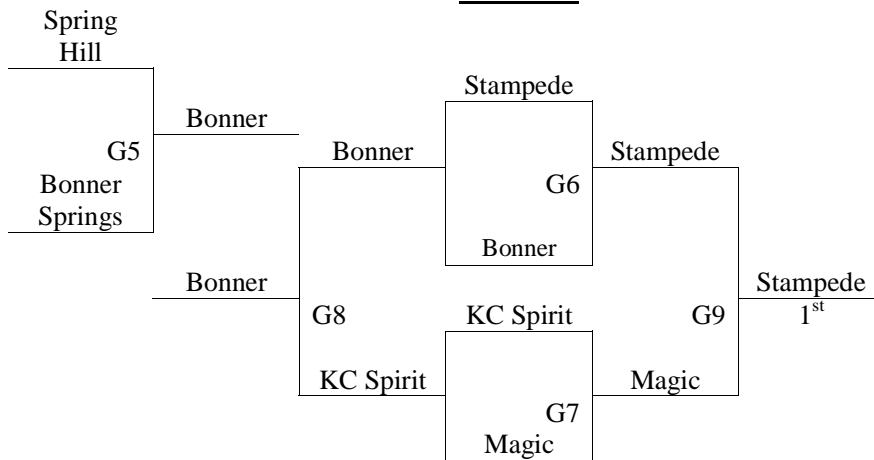

11th – 12th Grade Girls

Bracket A

Bracket B

Results