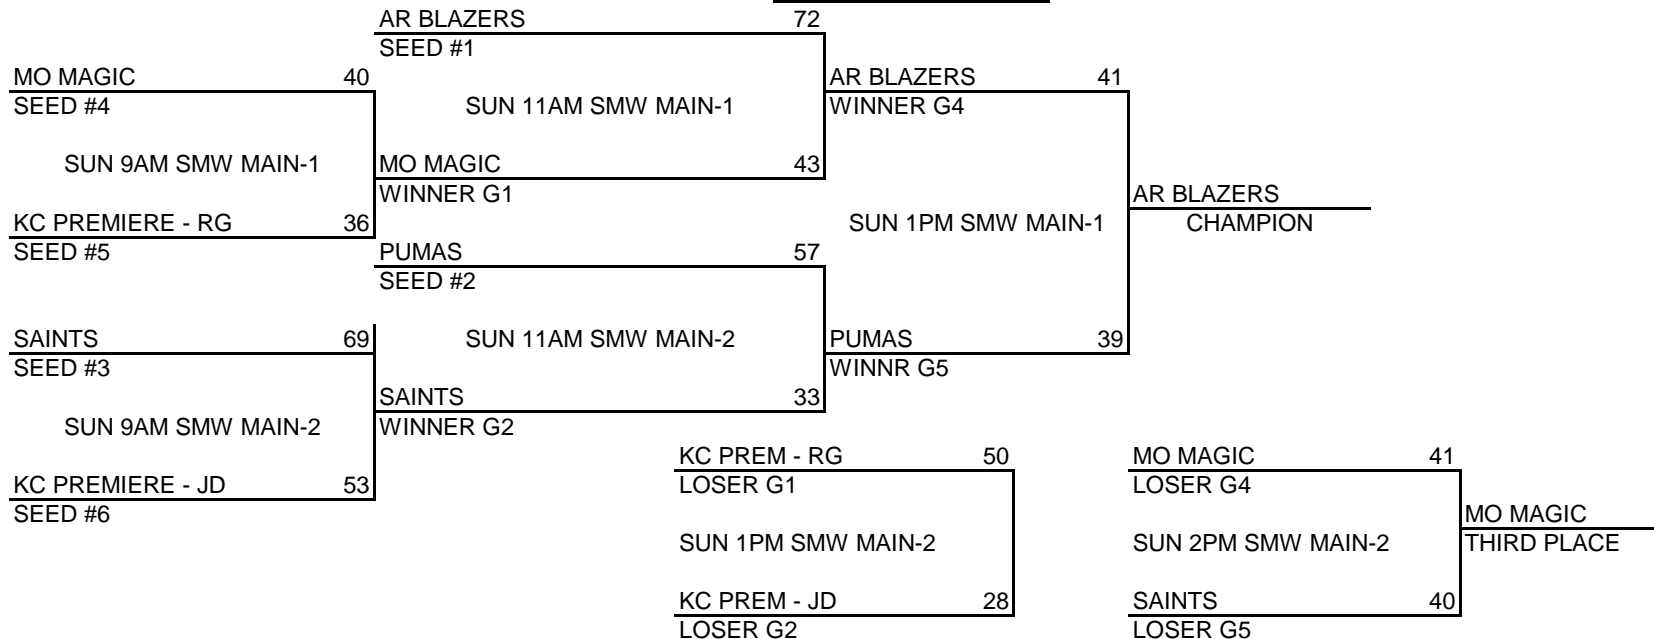

KC PREMIERE MAYB TOURNAMENT

8TH GRADE BOYS DIVISION

POOL A

- (1) KC PREMIERE - JD
- (2) SAINTS
- (3) ARKANSAS BLAZERS

WINS	LOSSES
	|||
||	|
|||	

POOL B

- (1) KC PREMIERE - RG
- (2) PUMAS
- (3) MO MAGIC

WINS	LOSSES
|	||
||	|
|	||

POOL PLAY ROUND 1

	VS		<u>DAY</u>	<u>TIME</u>	<u>LOCATION</u>		VS		<u>DAY</u>	<u>TIME</u>	<u>LOCATION</u>
A-1		A-2	FRI	6PM	STM MAIN	B-1		B-2	FRI	7PM	STM SMALL
25		33				38		54			
A-1		A-3	SAT	12PM	STM MAIN	B-1		B-3	SAT	11AM	STM MAIN
25		76				36		45			
A-2		A-3	SAT	3PM	STM MAIN	B-2		B-3	SAT	4PM	STM MAIN
27		73				49		31			

SEEDING ROUND

SEED #1 POOL A	VS	SEED #1 POOL B	SAT	8PM STM MAIN	Winner gets 1st seed, Loser gets 2nd seed
AR BLAZERS 40		PUMAS 38			
SEED #2 POOL A	VS	SEED #2 POOL B	SAT	8PM STM SMALL	Winner gets 3rd seed, Loser gets 4th seed
SAINTS 47		MO MAGIC 43			
SEED #3 POOL A	VS	SEED #3 POOL B	SAT	7PM STM SMALL	Winner gets 5th seed, Loser gets 6th seed
KC PREM - JD 45		KC PREM - RG 50			

CHAMPIONSHIP ROUND