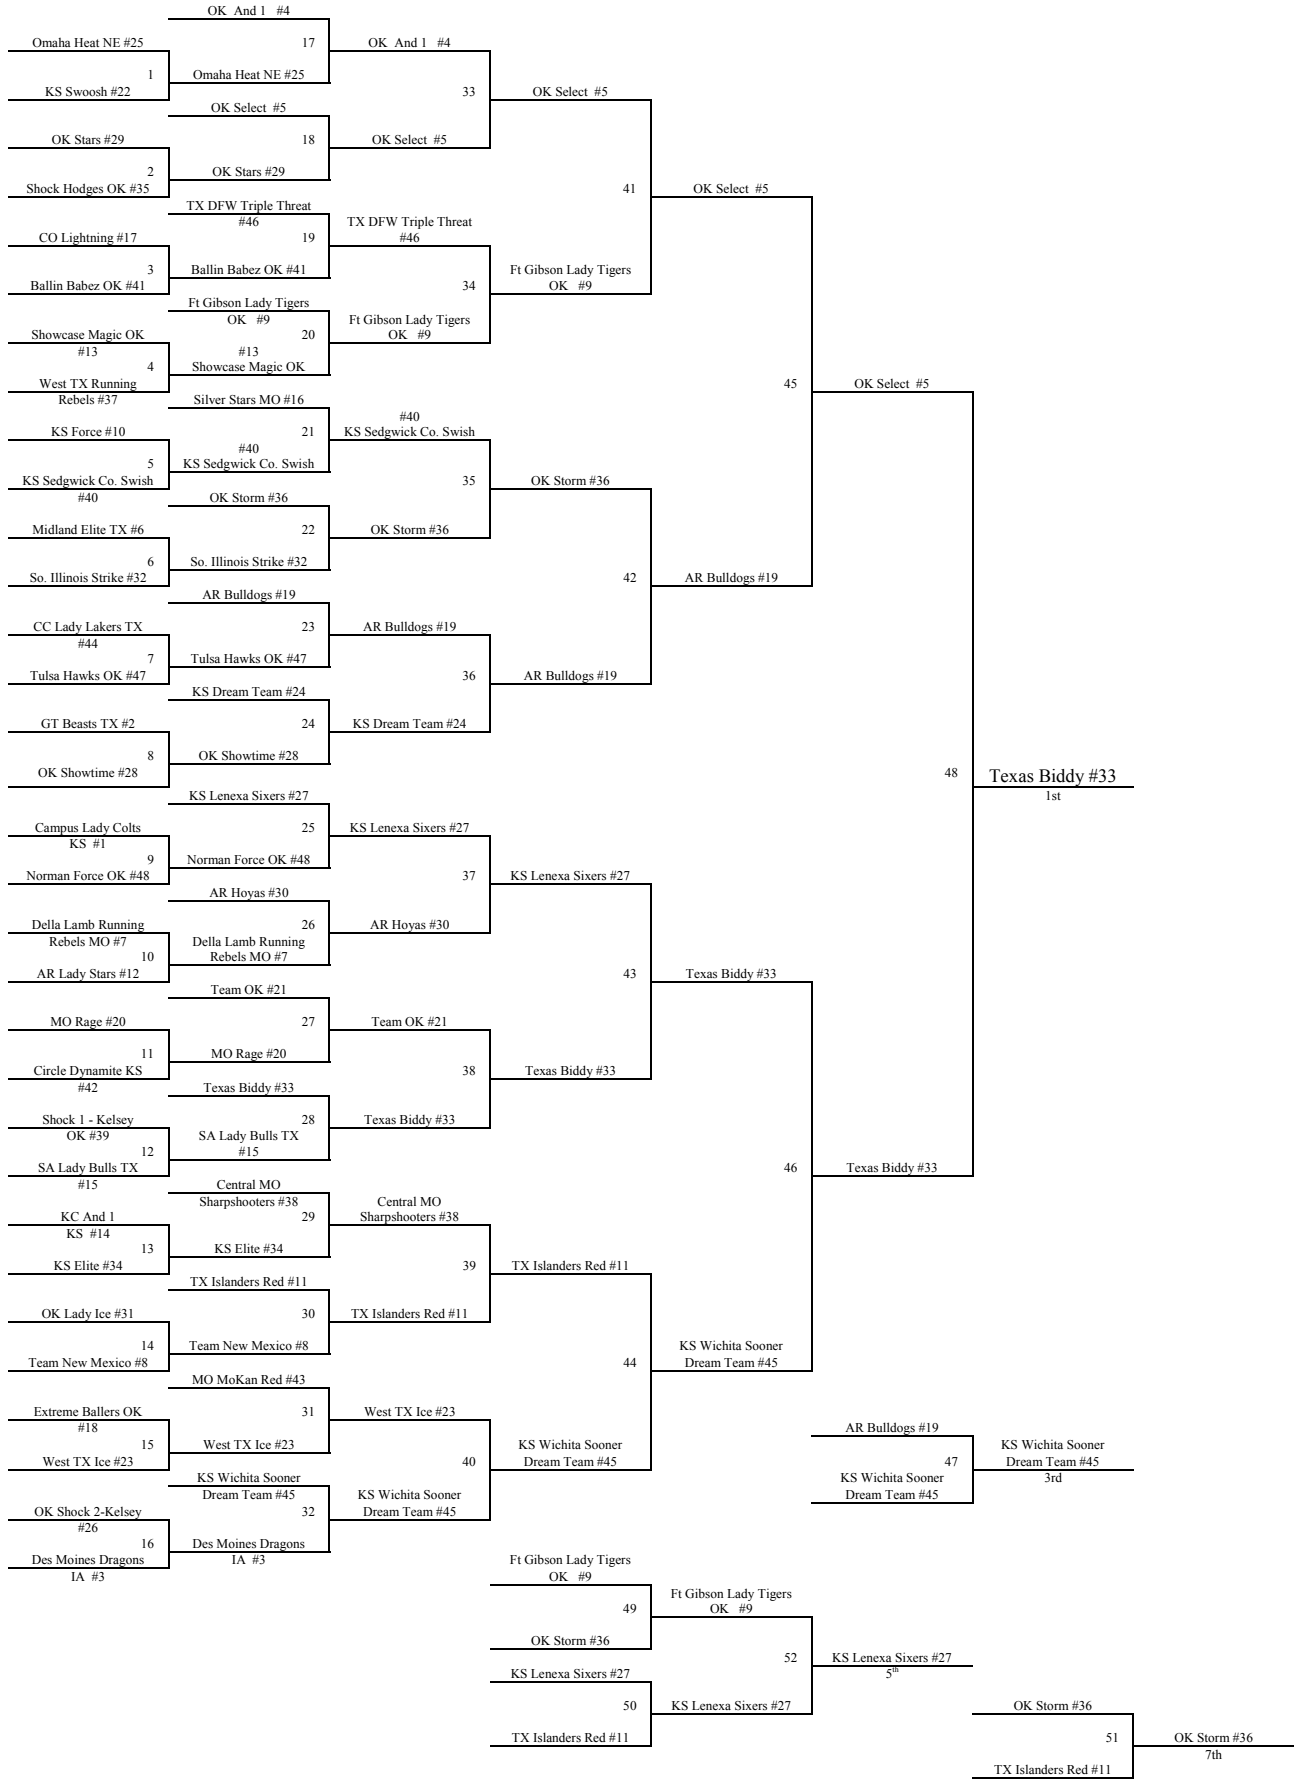

**2011 MAYB Girls Nationals
8th Grade Girls**