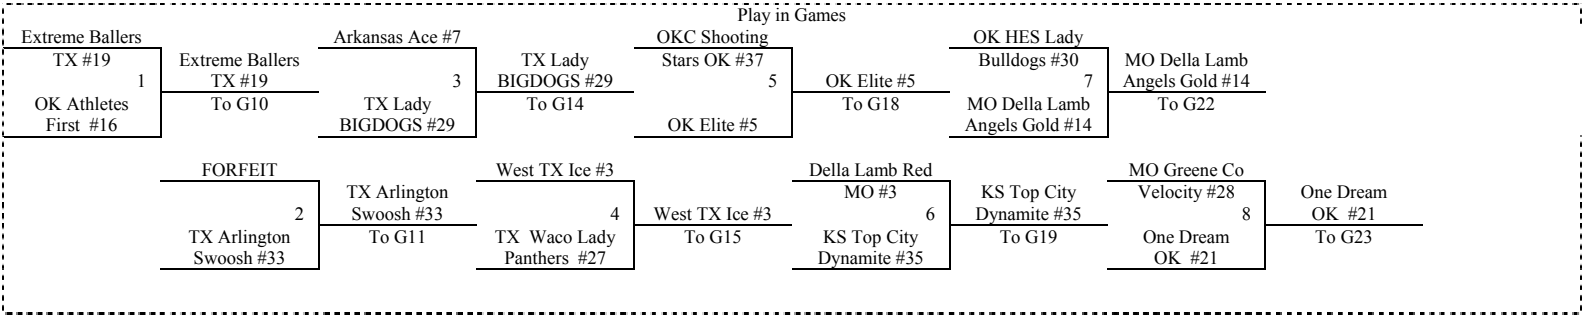

2011 MAYB Girls Nationals
7th Grade Girls
Play in Games