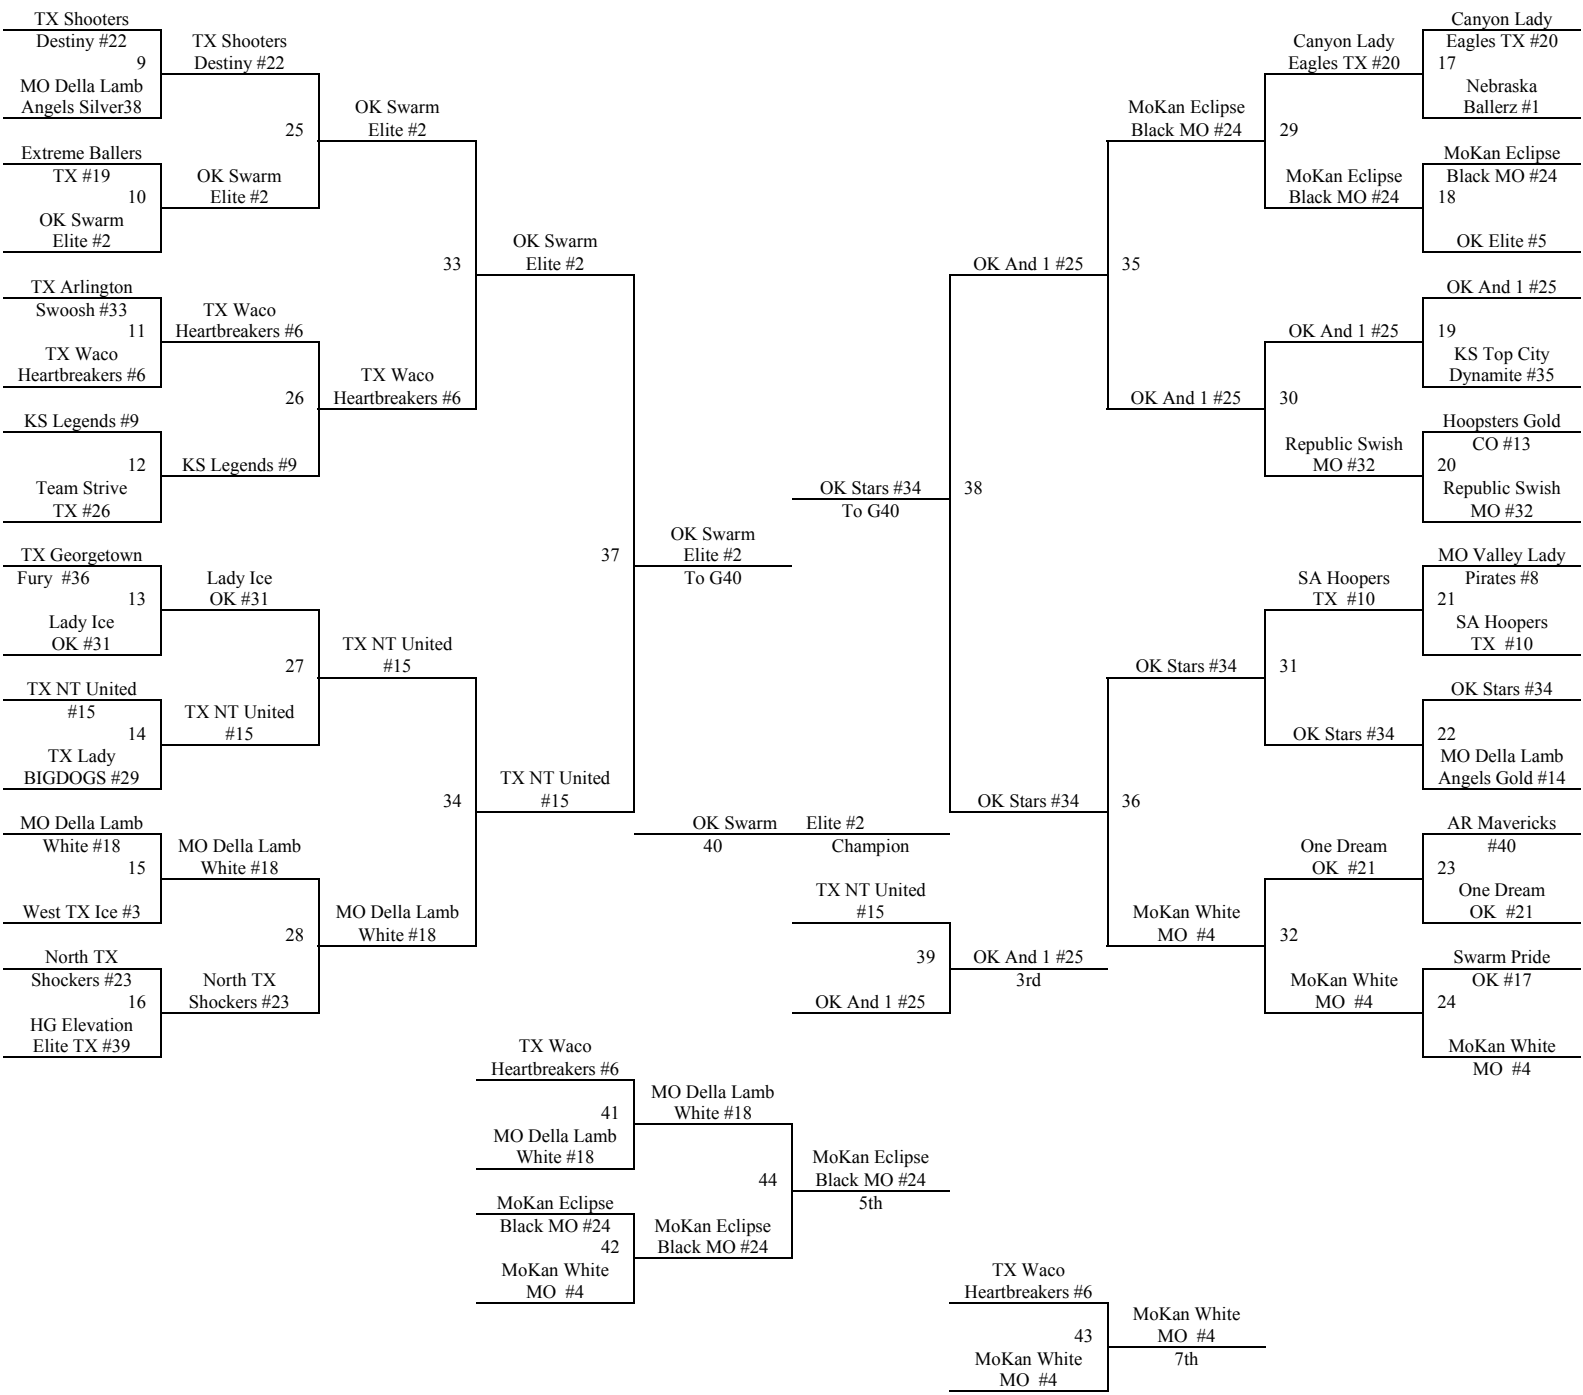

2011 MAYB Girls Nationals
7th Grade Girls
Play in Games