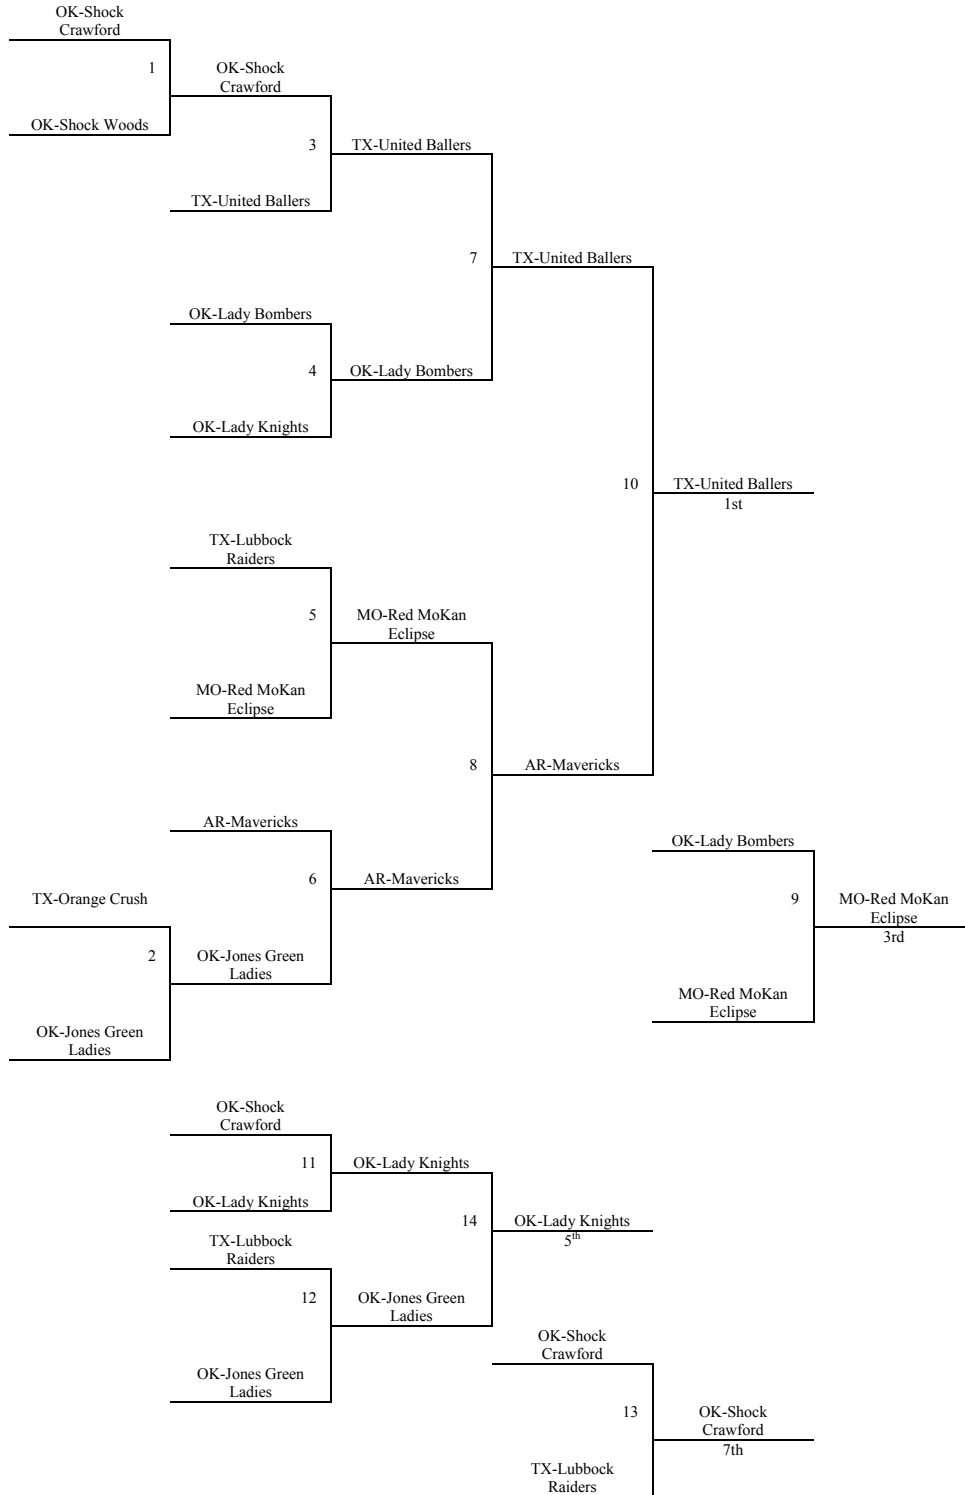

2011 MAYB Girls Nationals 3rd Grade Girls