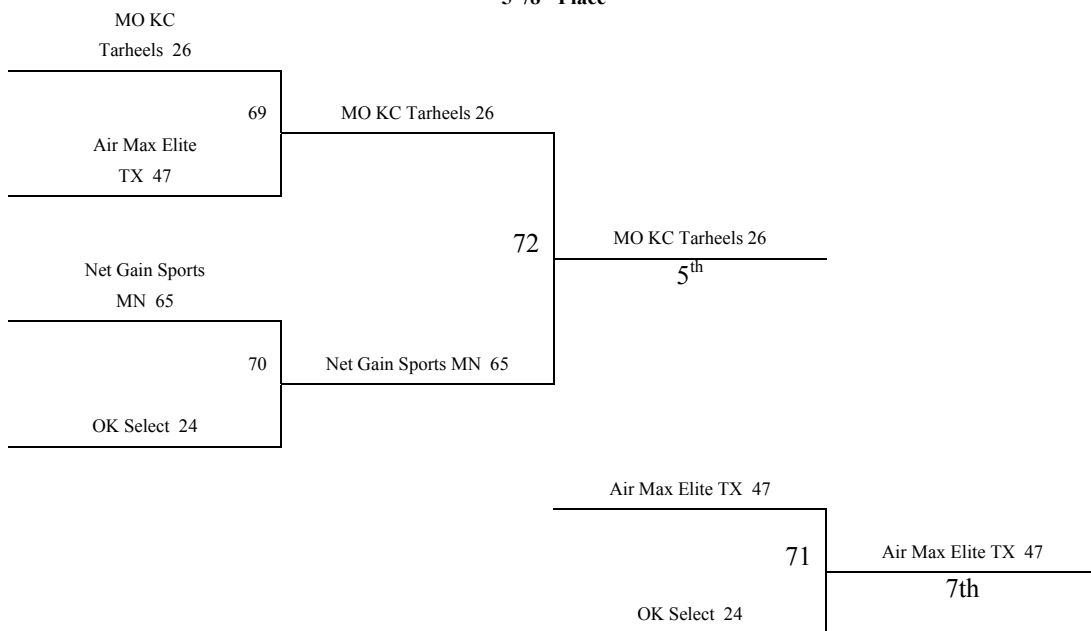

2011 MAYB Boys Nationals
8th Grade Boys
5th/8th Place