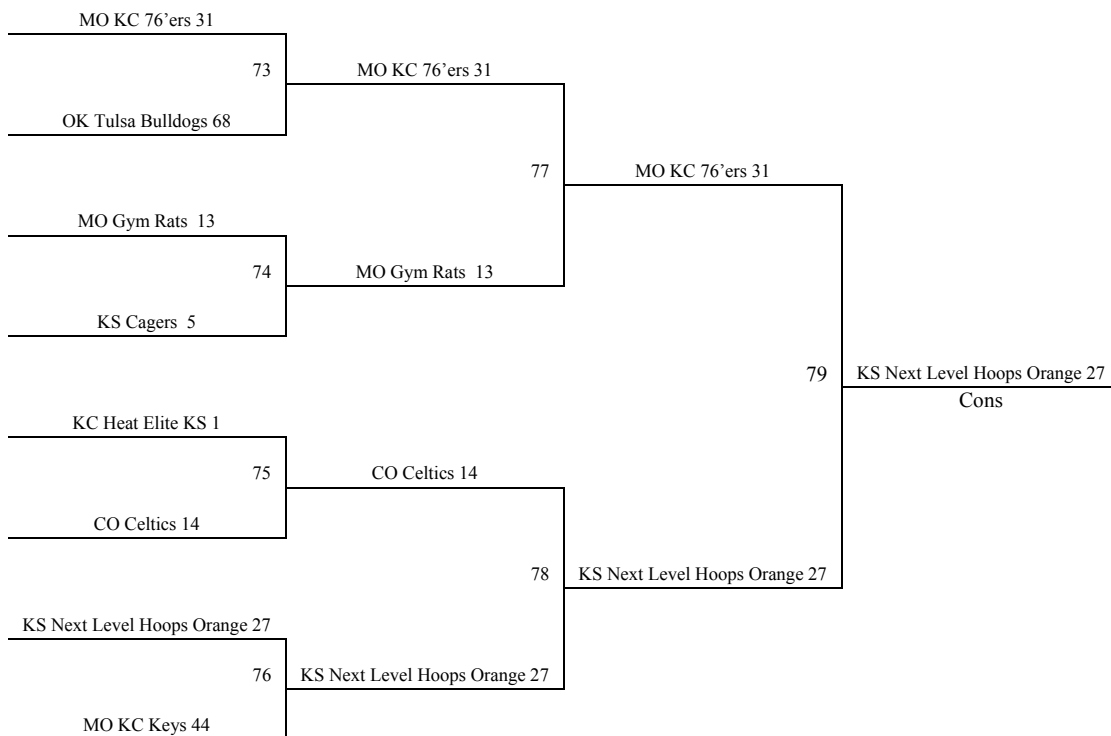

Check in locations available:
 Farha Center – 1pm – 10pm on Thurs and 8am – 12pm on Friday

2011 MAYB Boys Nationals 8th Grade Boys

2011 MAYB Boys Nationals
8th Grade Boys
5th/8th Place

Consolation Bracket