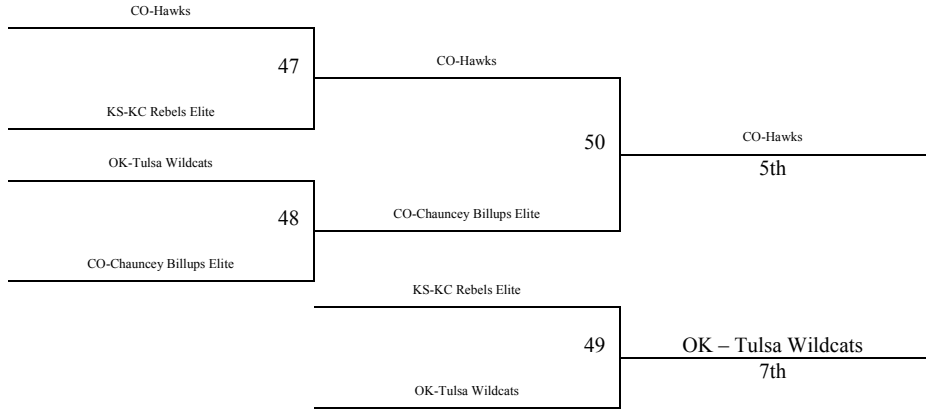

**2011 MAYB Boys Nationals
6th Grade Boys
Consolation Bracket**

5th-7th Place Games