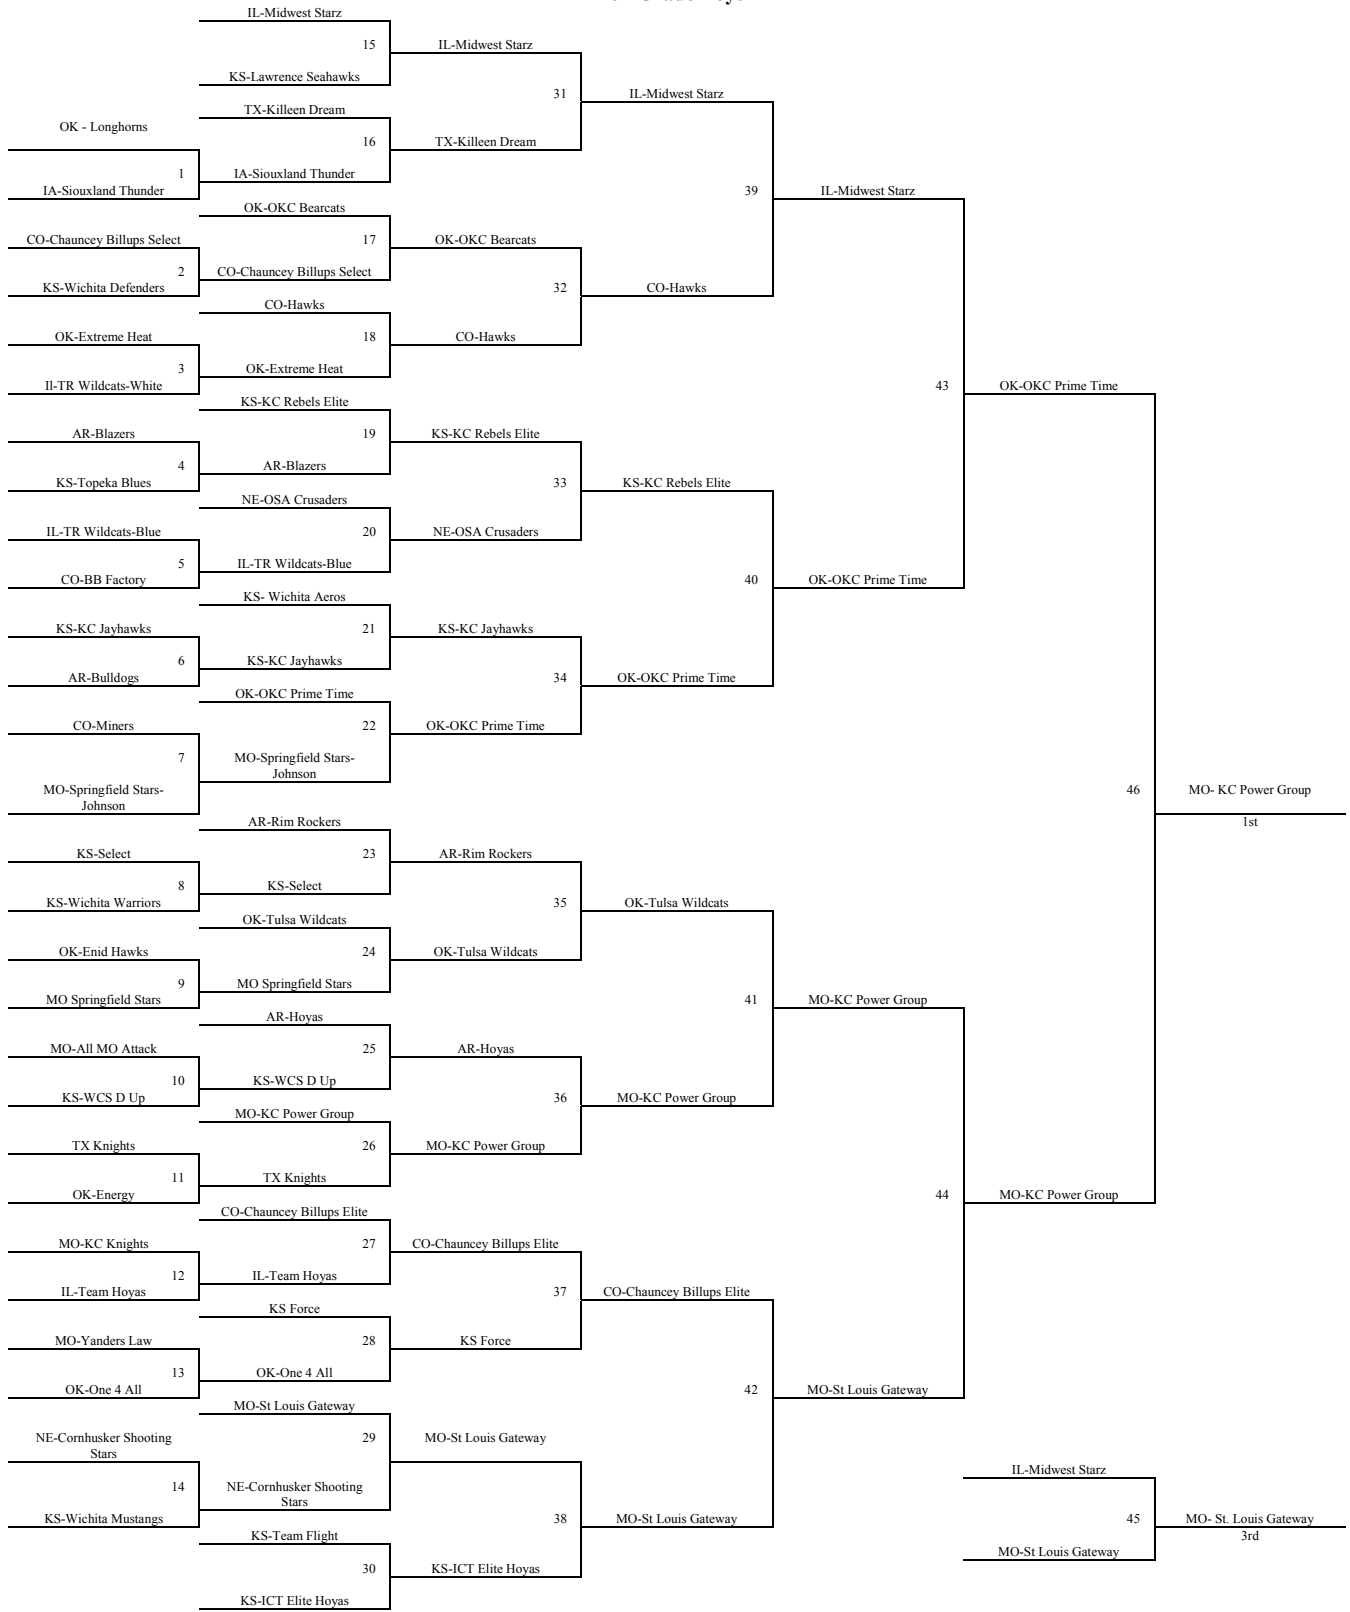

2011 MAYB Boys Nationals 6th Grade Boys