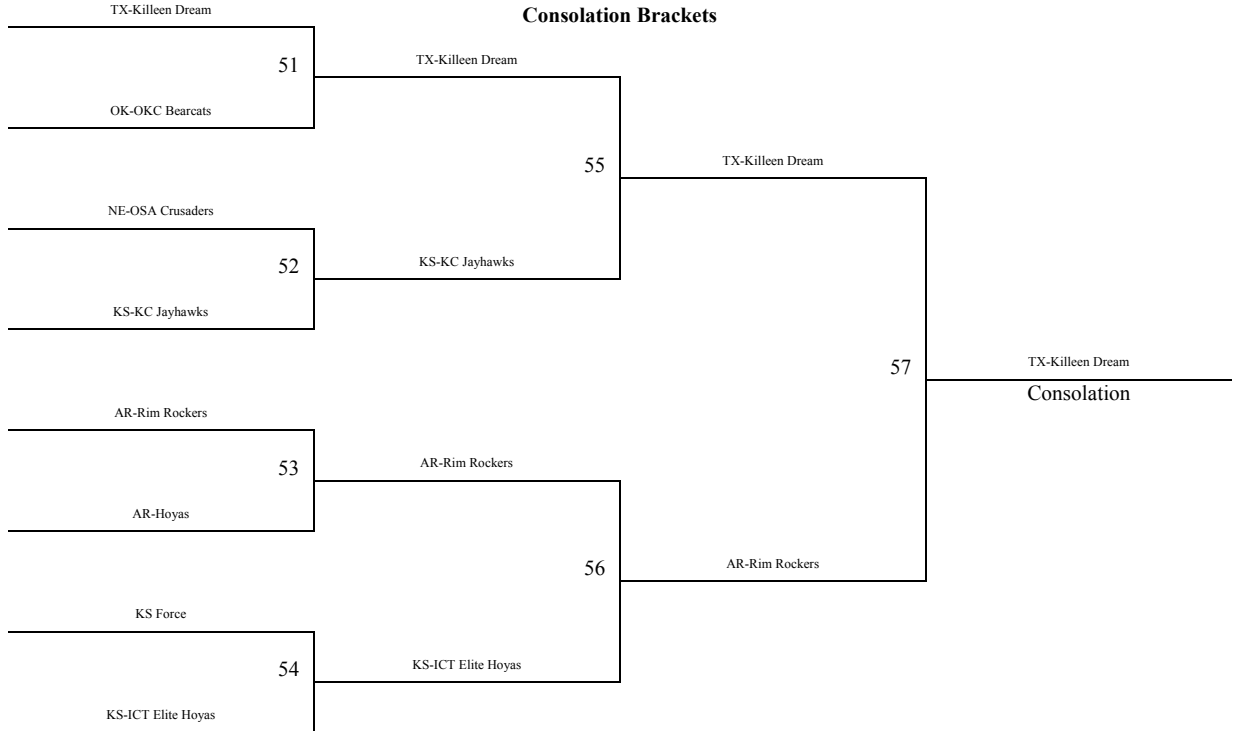

Consolation Brackets