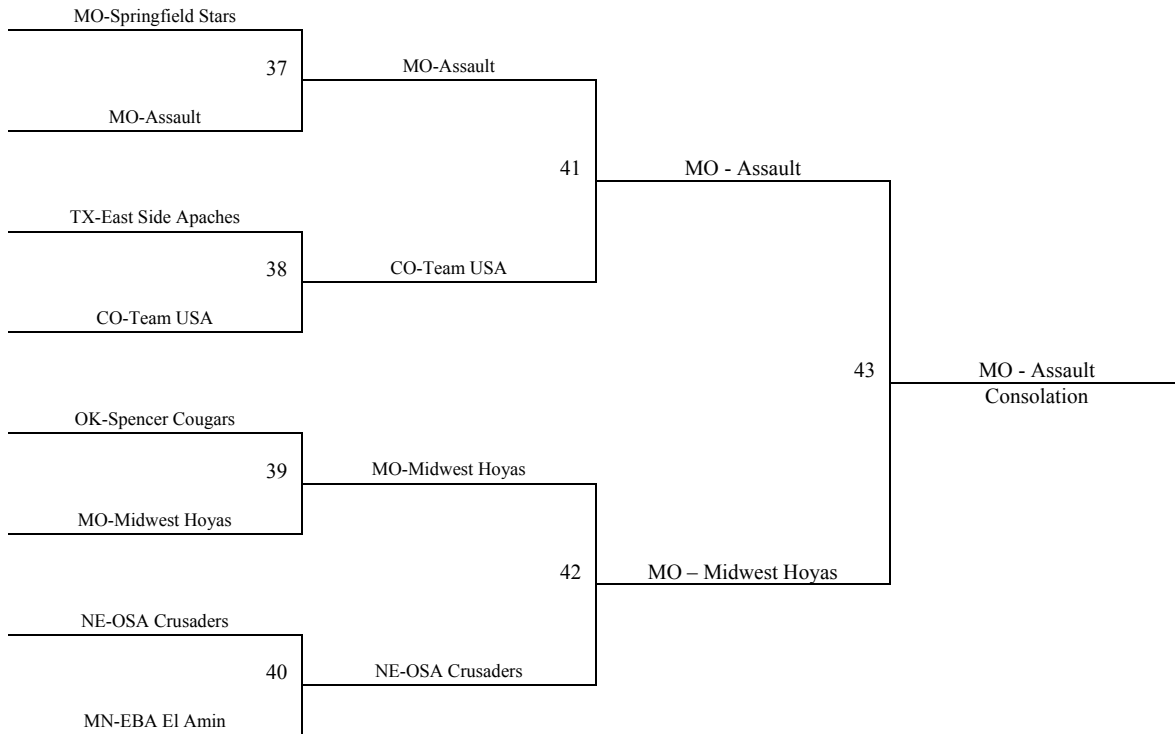

**2011 MAYB Boys Nationals
5th Grade Boys
Consolation Bracket**